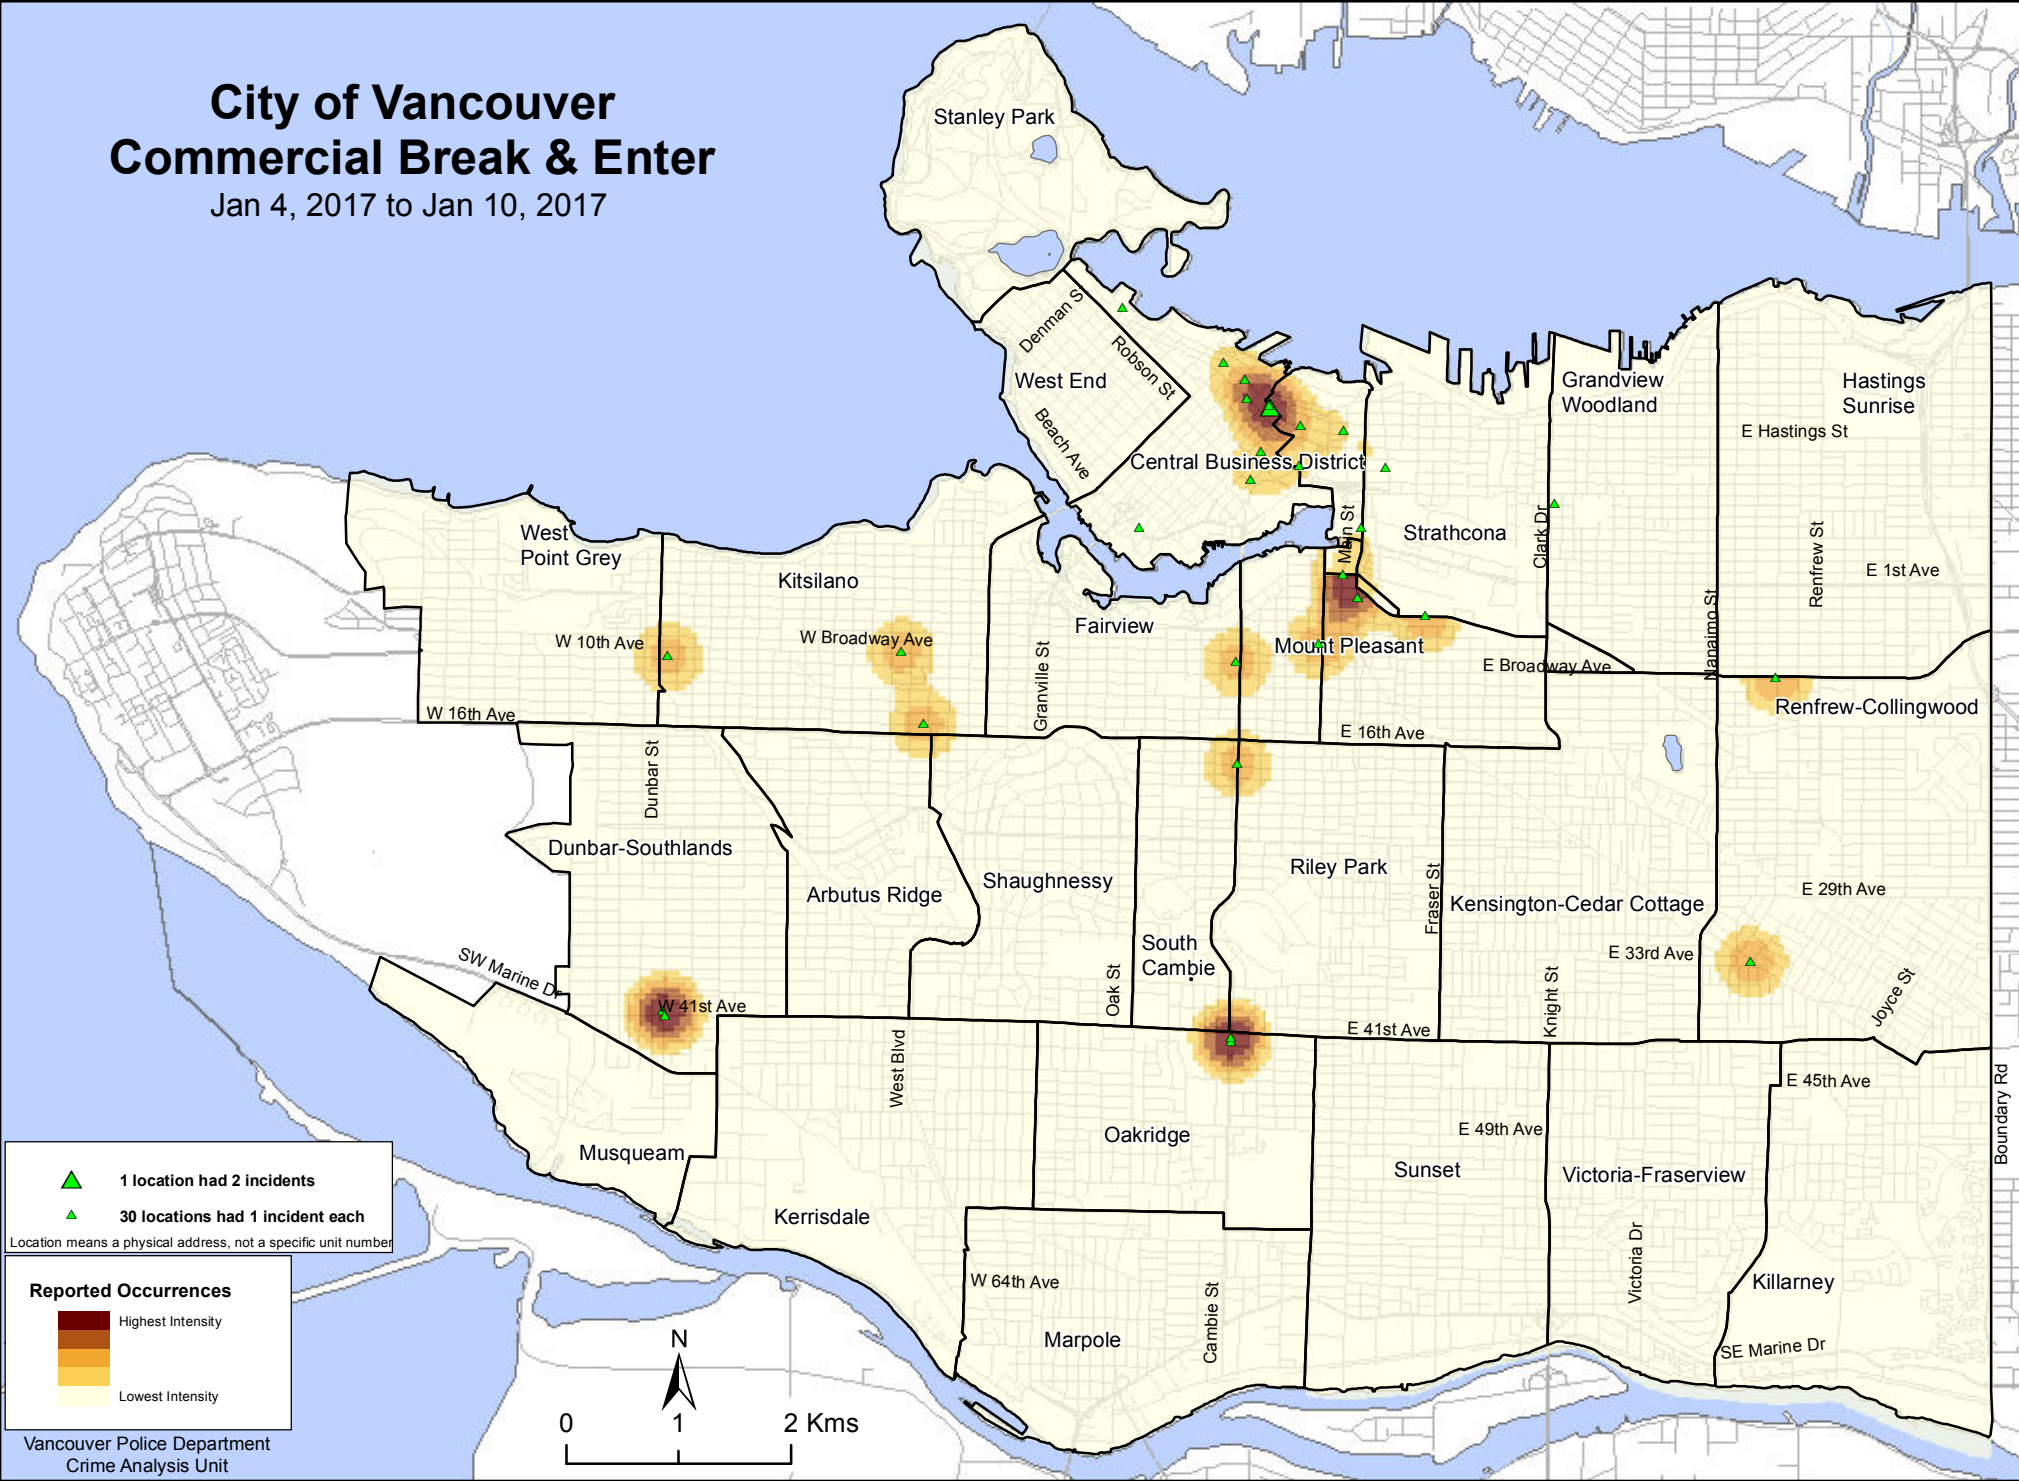

# City of Vancouver Commercial Break & Enter

Jan 4, 2017 to Jan 10, 2017

Location means a physical address, not a specific unit number