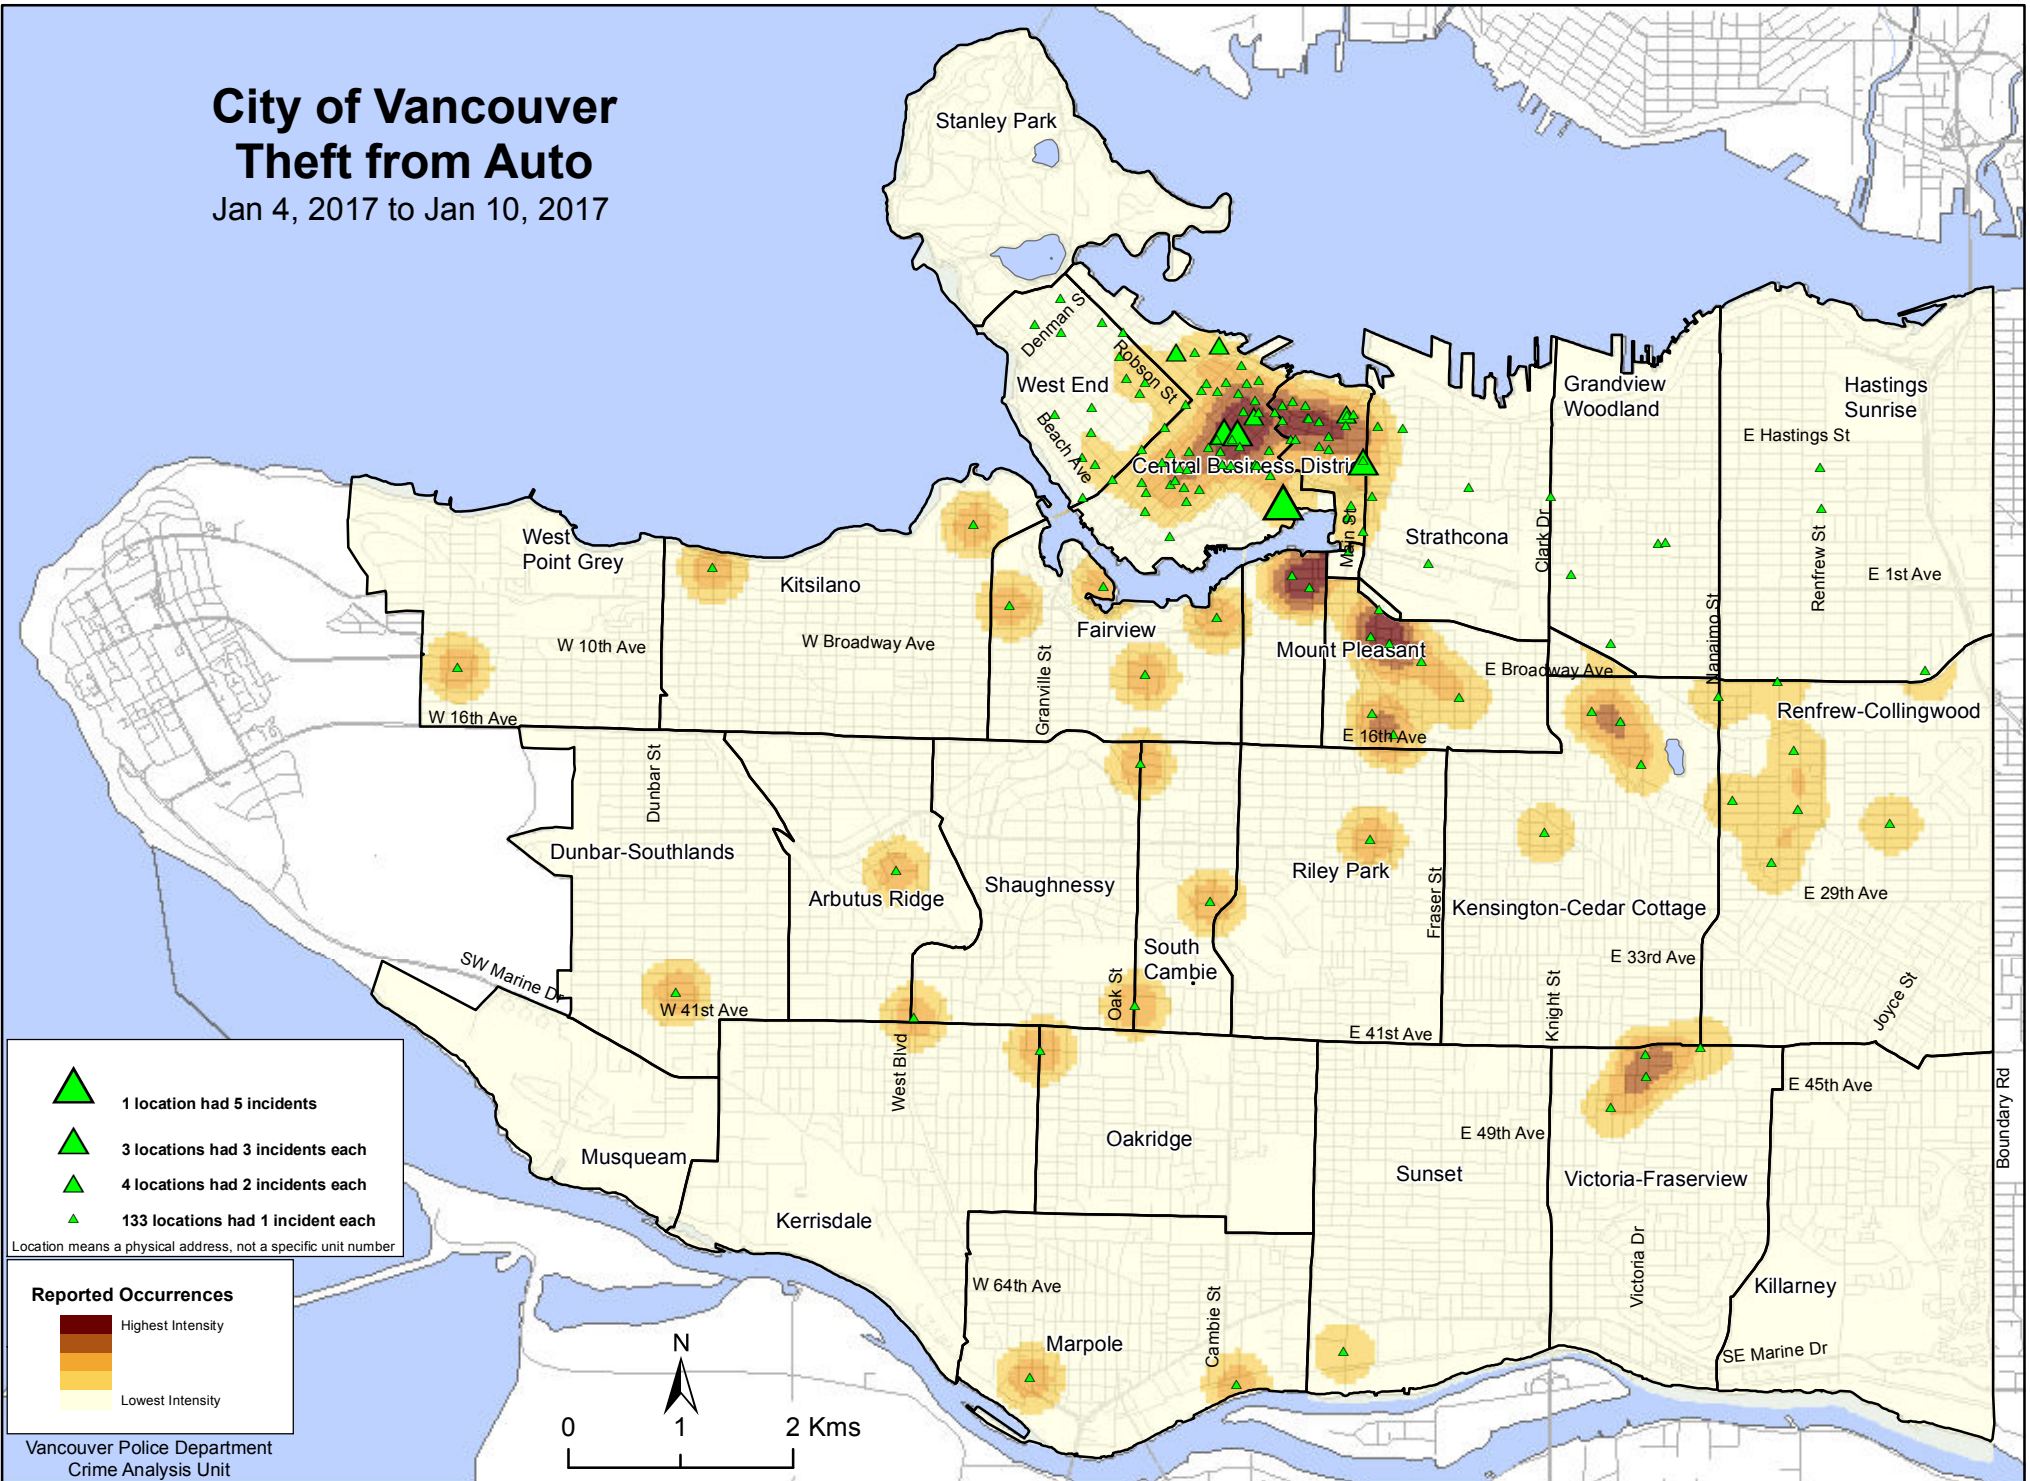

City of Vancouver Theft from Auto

Jan 4, 2017 to Jan 10, 2017

▲ 1 location had 5 incidents
▲ 3 locations had 3 incidents each
▲ 4 locations had 2 incidents each
▲ 133 locations had 1 incident each
 Location means a physical address, not a specific unit number

Reported Occurrences

Highest Intensity
 Lowest Intensity