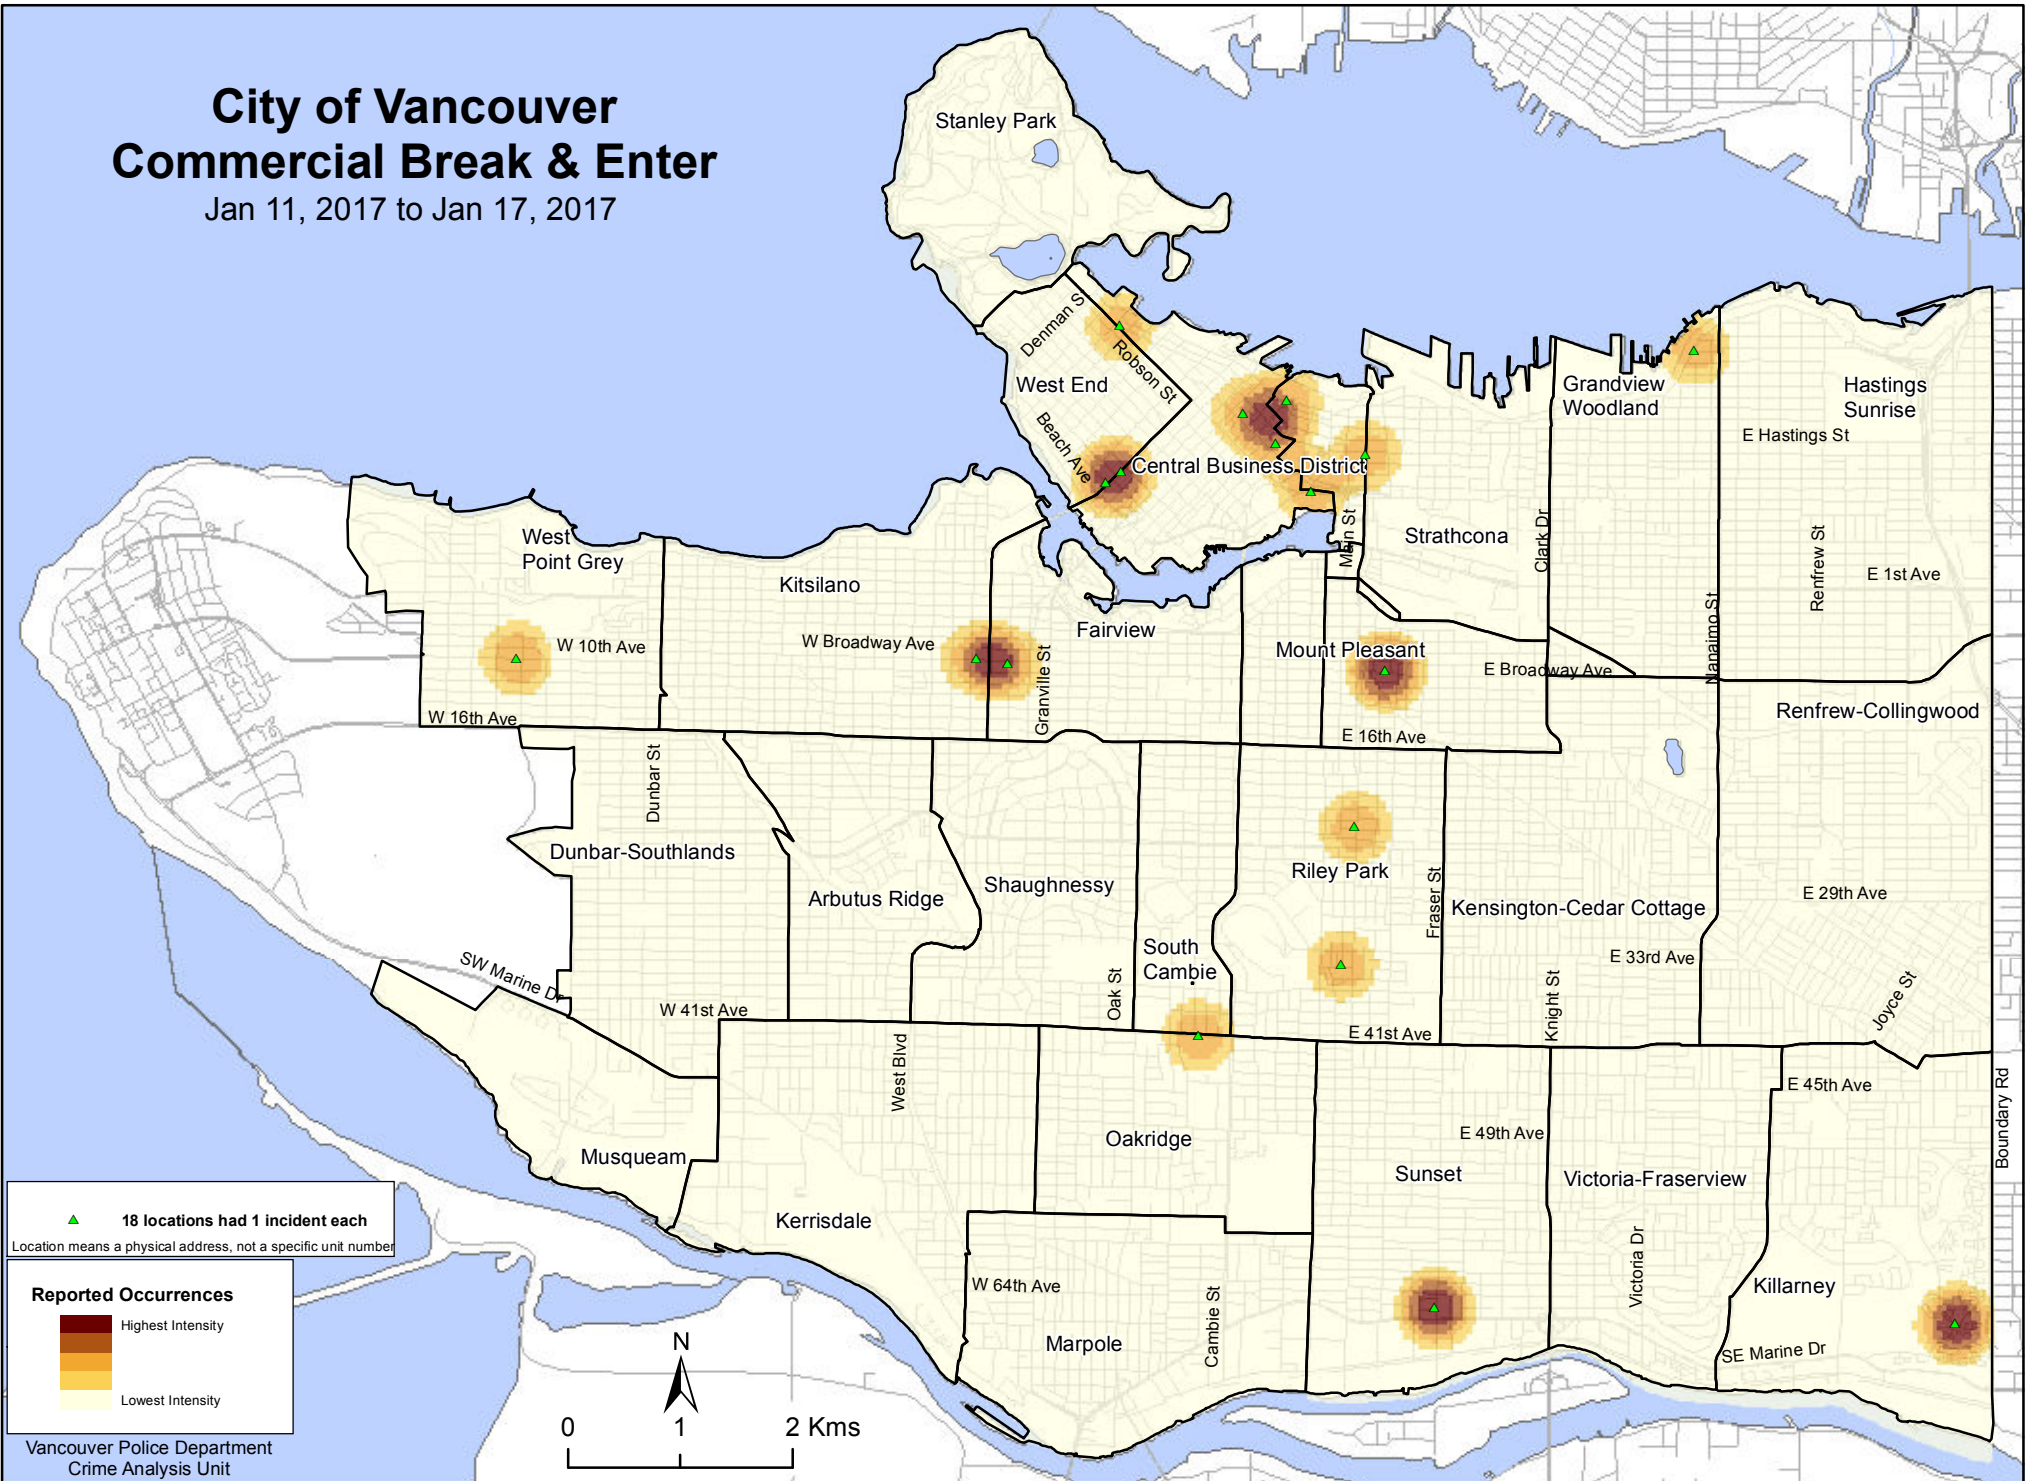

# City of Vancouver Commercial Break & Enter

Jan 11, 2017 to Jan 17, 2017

▲ 18 locations had 1 incident each  
Location means a physical address, not a specific unit number

**Reported Occurrences**

	Highest Intensity
	Lowest Intensity