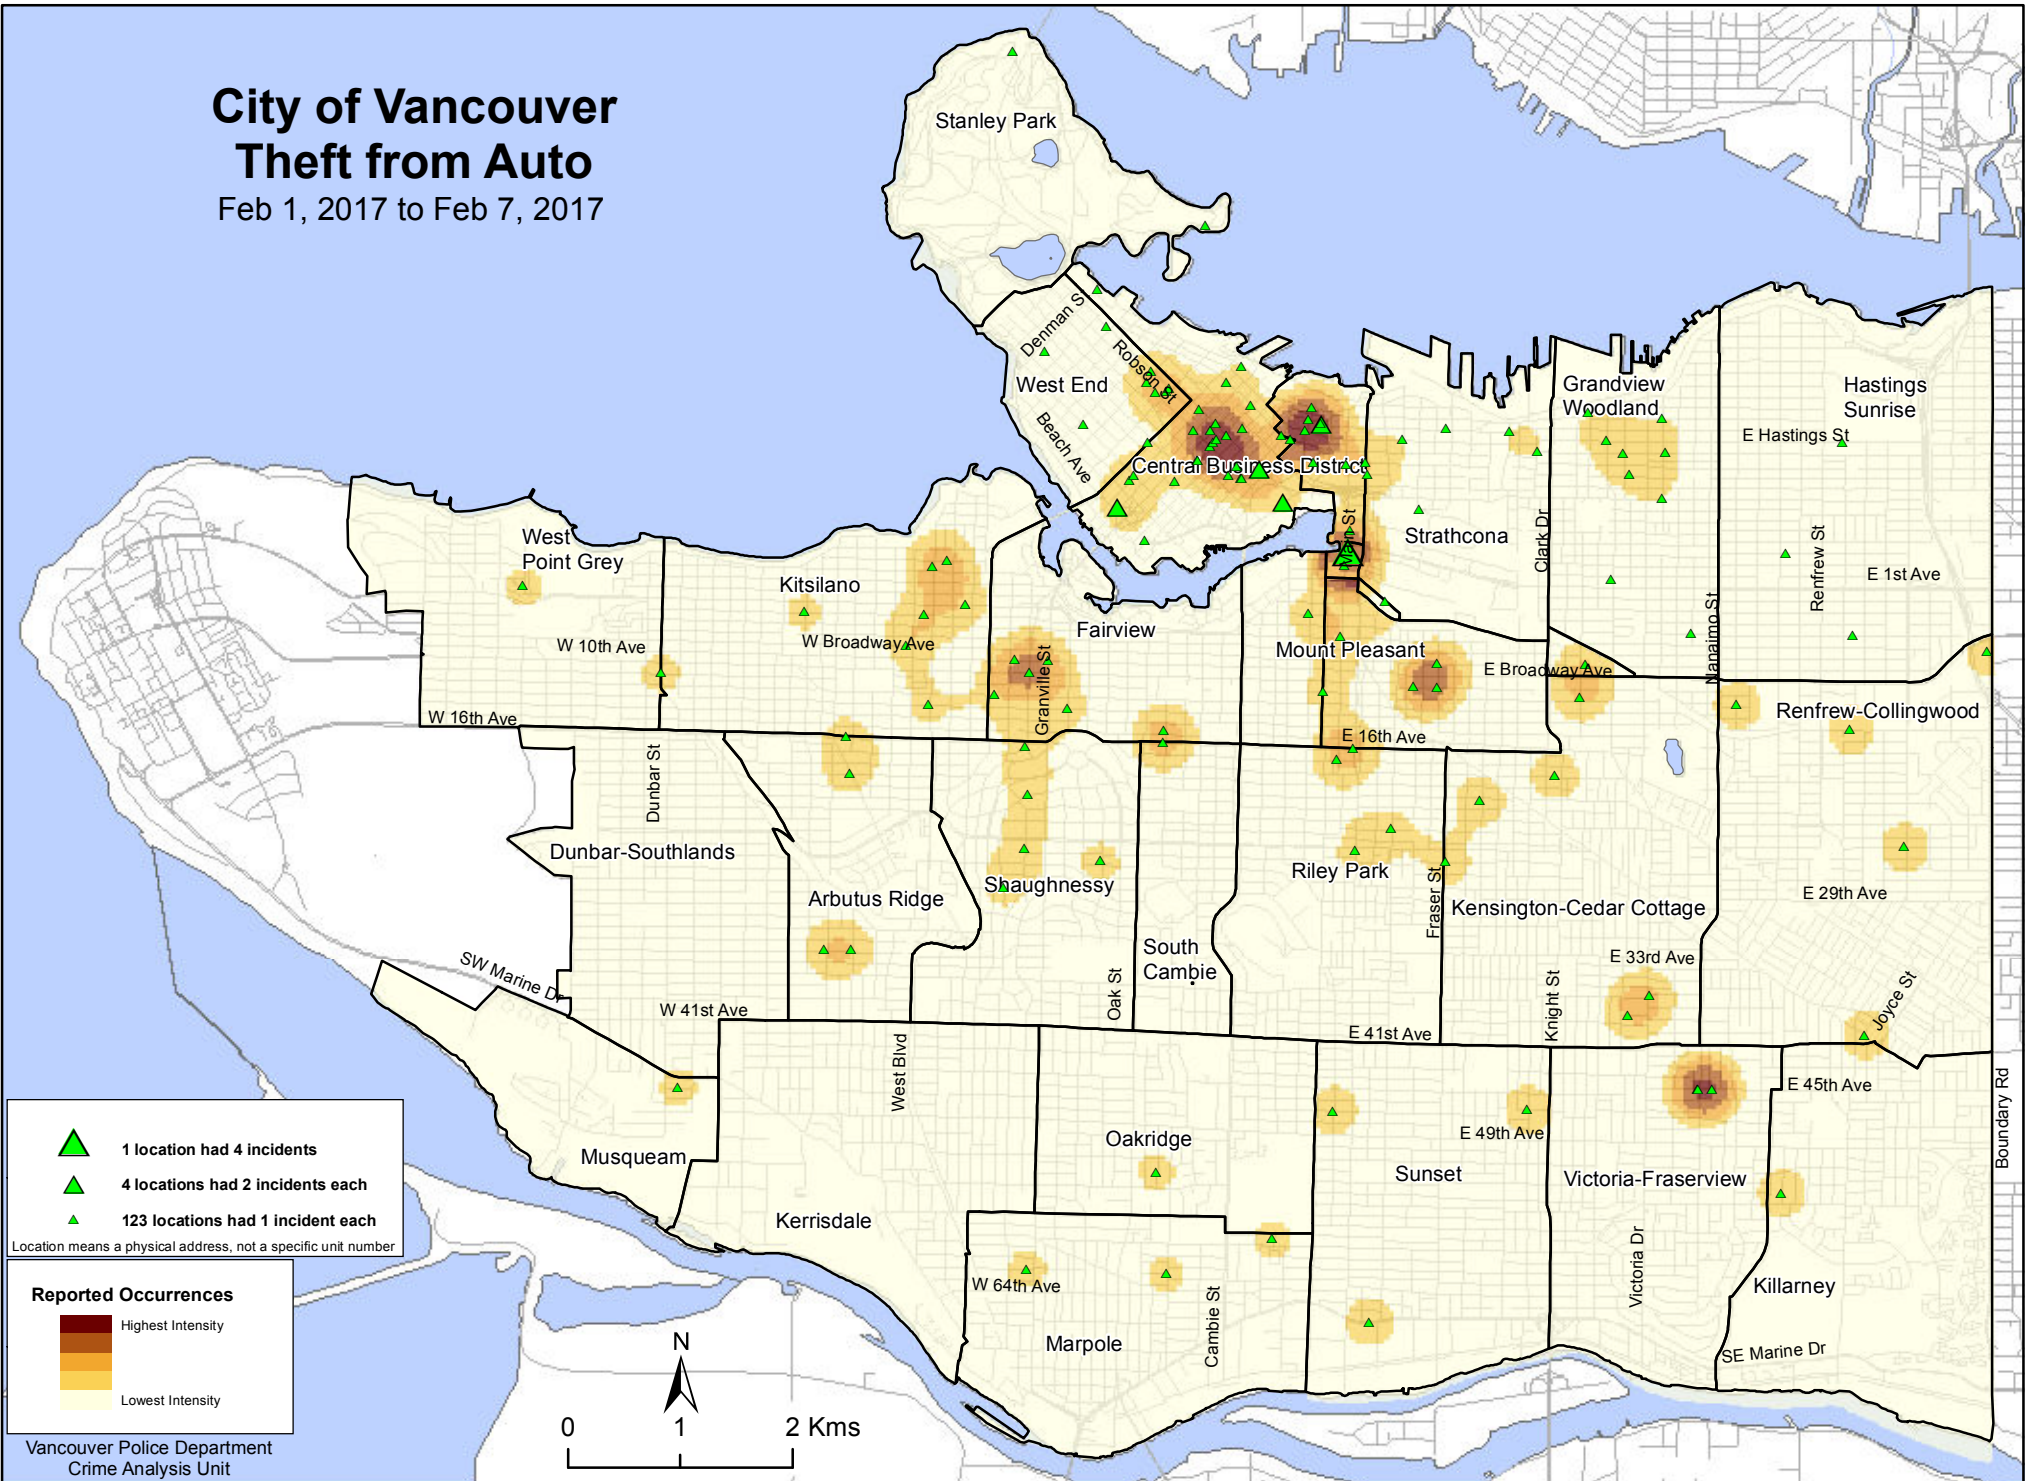

City of Vancouver Theft from Auto

Feb 1, 2017 to Feb 7, 2017

▲ 1 location had 4 incidents
▲ 4 locations had 2 incidents each
▲ 123 locations had 1 incident each
 Location means a physical address, not a specific unit number

Reported Occurrences

Highest Intensity
 Lowest Intensity

Vancouver Police Department
Crime Analysis Unit