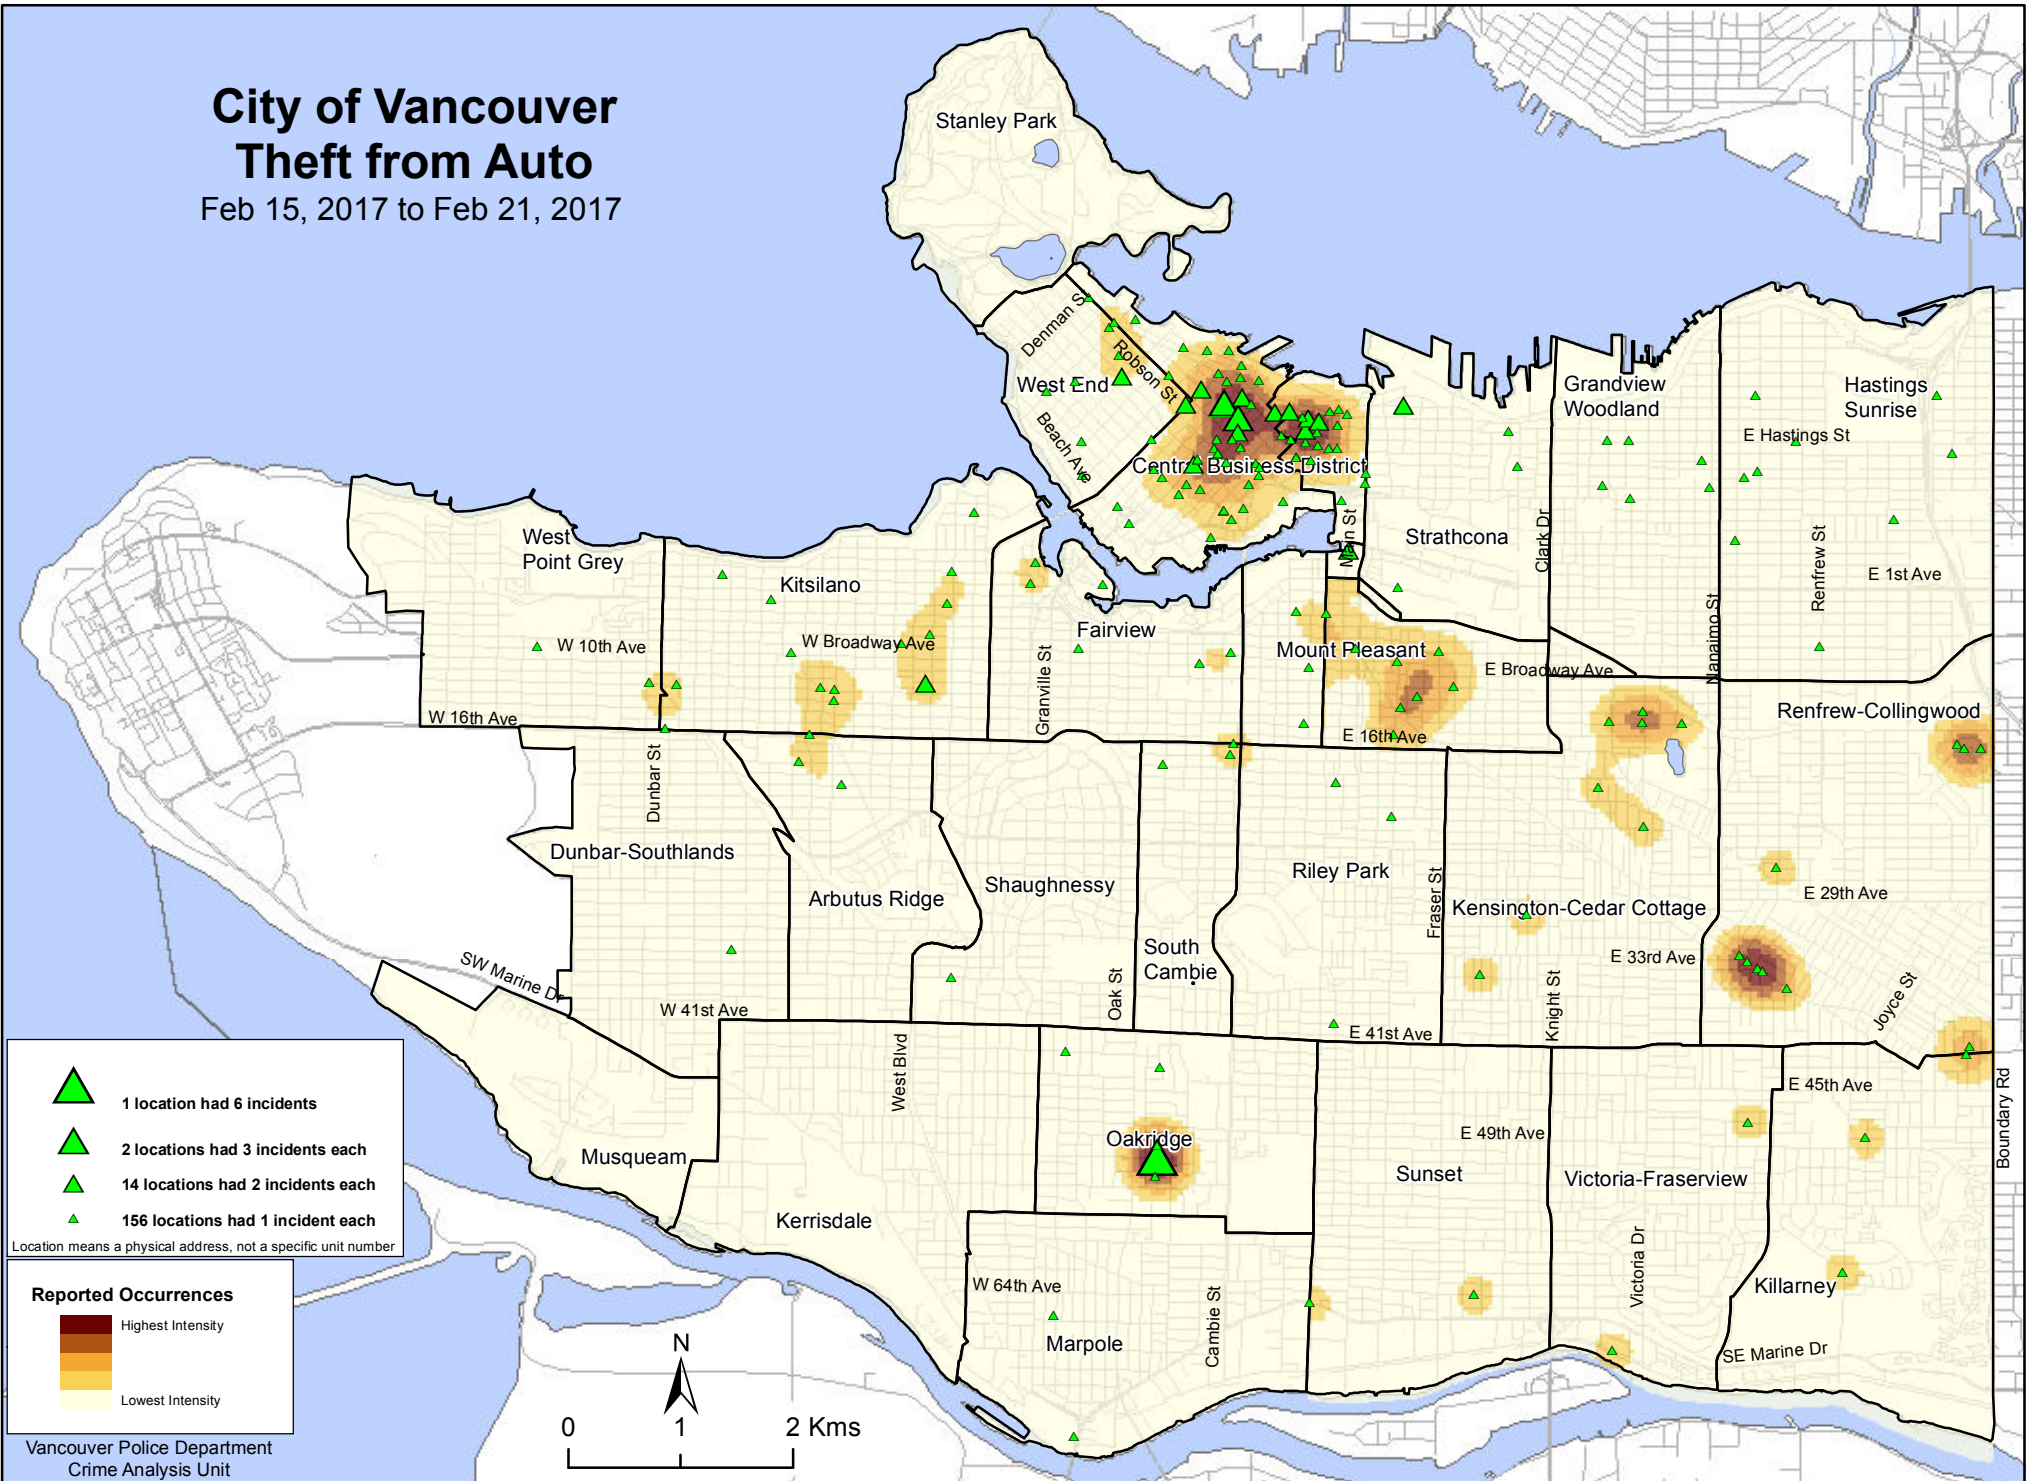

City of Vancouver Theft from Auto

Feb 15, 2017 to Feb 21, 2017

 1 location had 6 incidents
 2 locations had 3 incidents each
 14 locations had 2 incidents each
 156 locations had 1 incident each
 Location means a physical address, not a specific unit number

Reported Occurrences

 Highest Intensity
 Lowest Intensity

Vancouver Police Department
Crime Analysis Unit