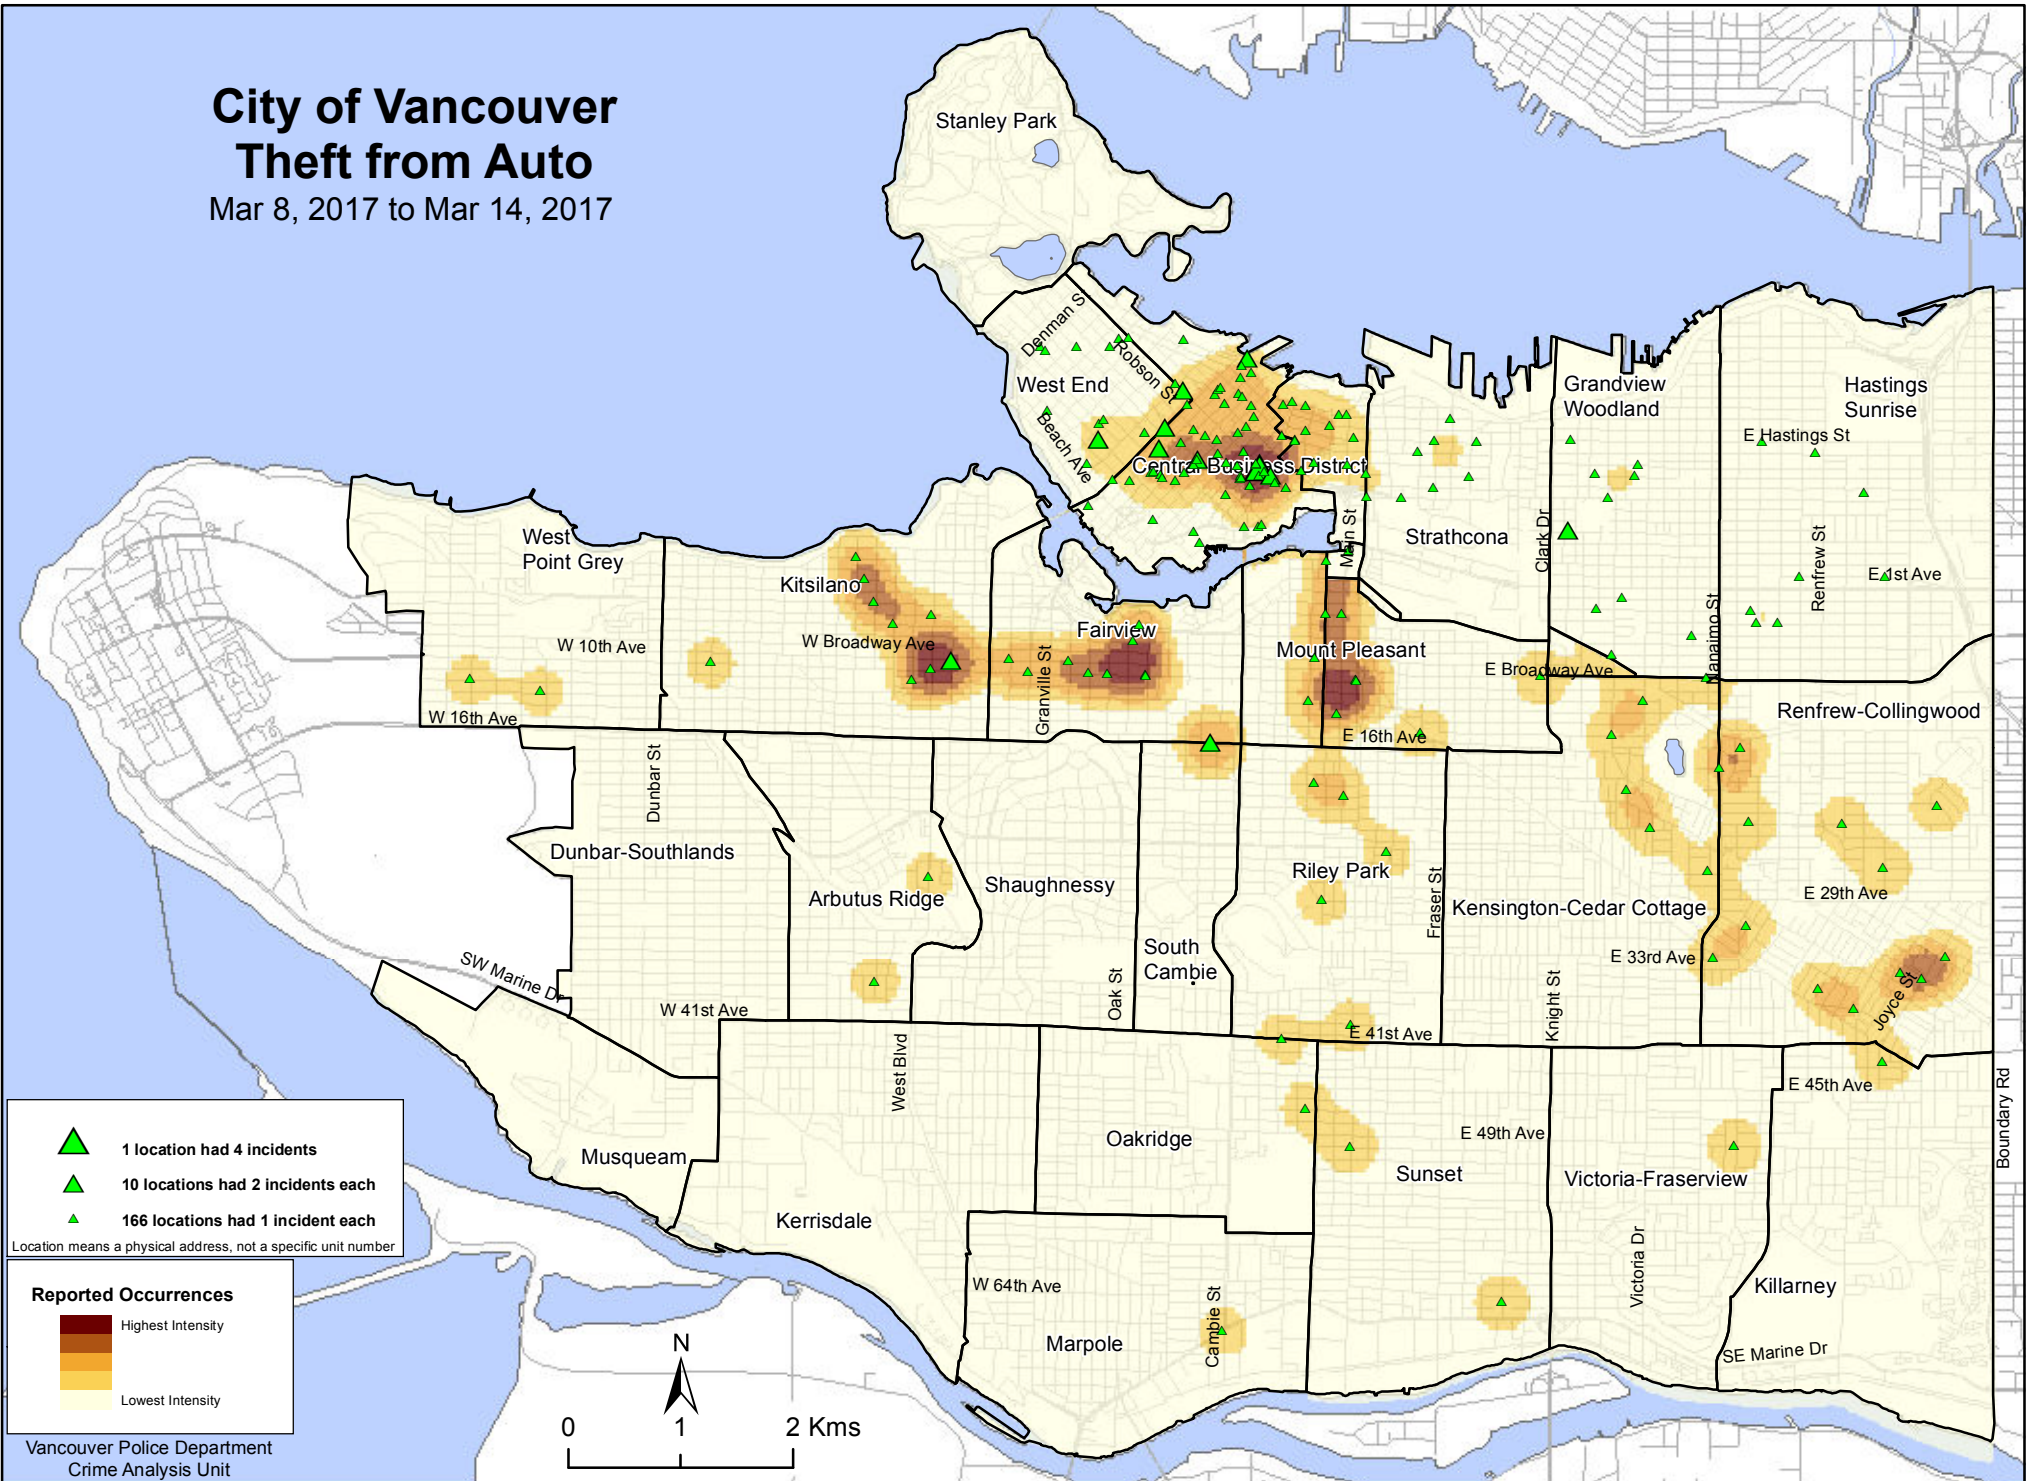

City of Vancouver Theft from Auto

Mar 8, 2017 to Mar 14, 2017

▲ 1 location had 4 incidents
▲ 10 locations had 2 incidents each
▲ 166 locations had 1 incident each
 Location means a physical address, not a specific unit number

Reported Occurrences

Highest Intensity
 Lowest Intensity

Vancouver Police Department
Crime Analysis Unit