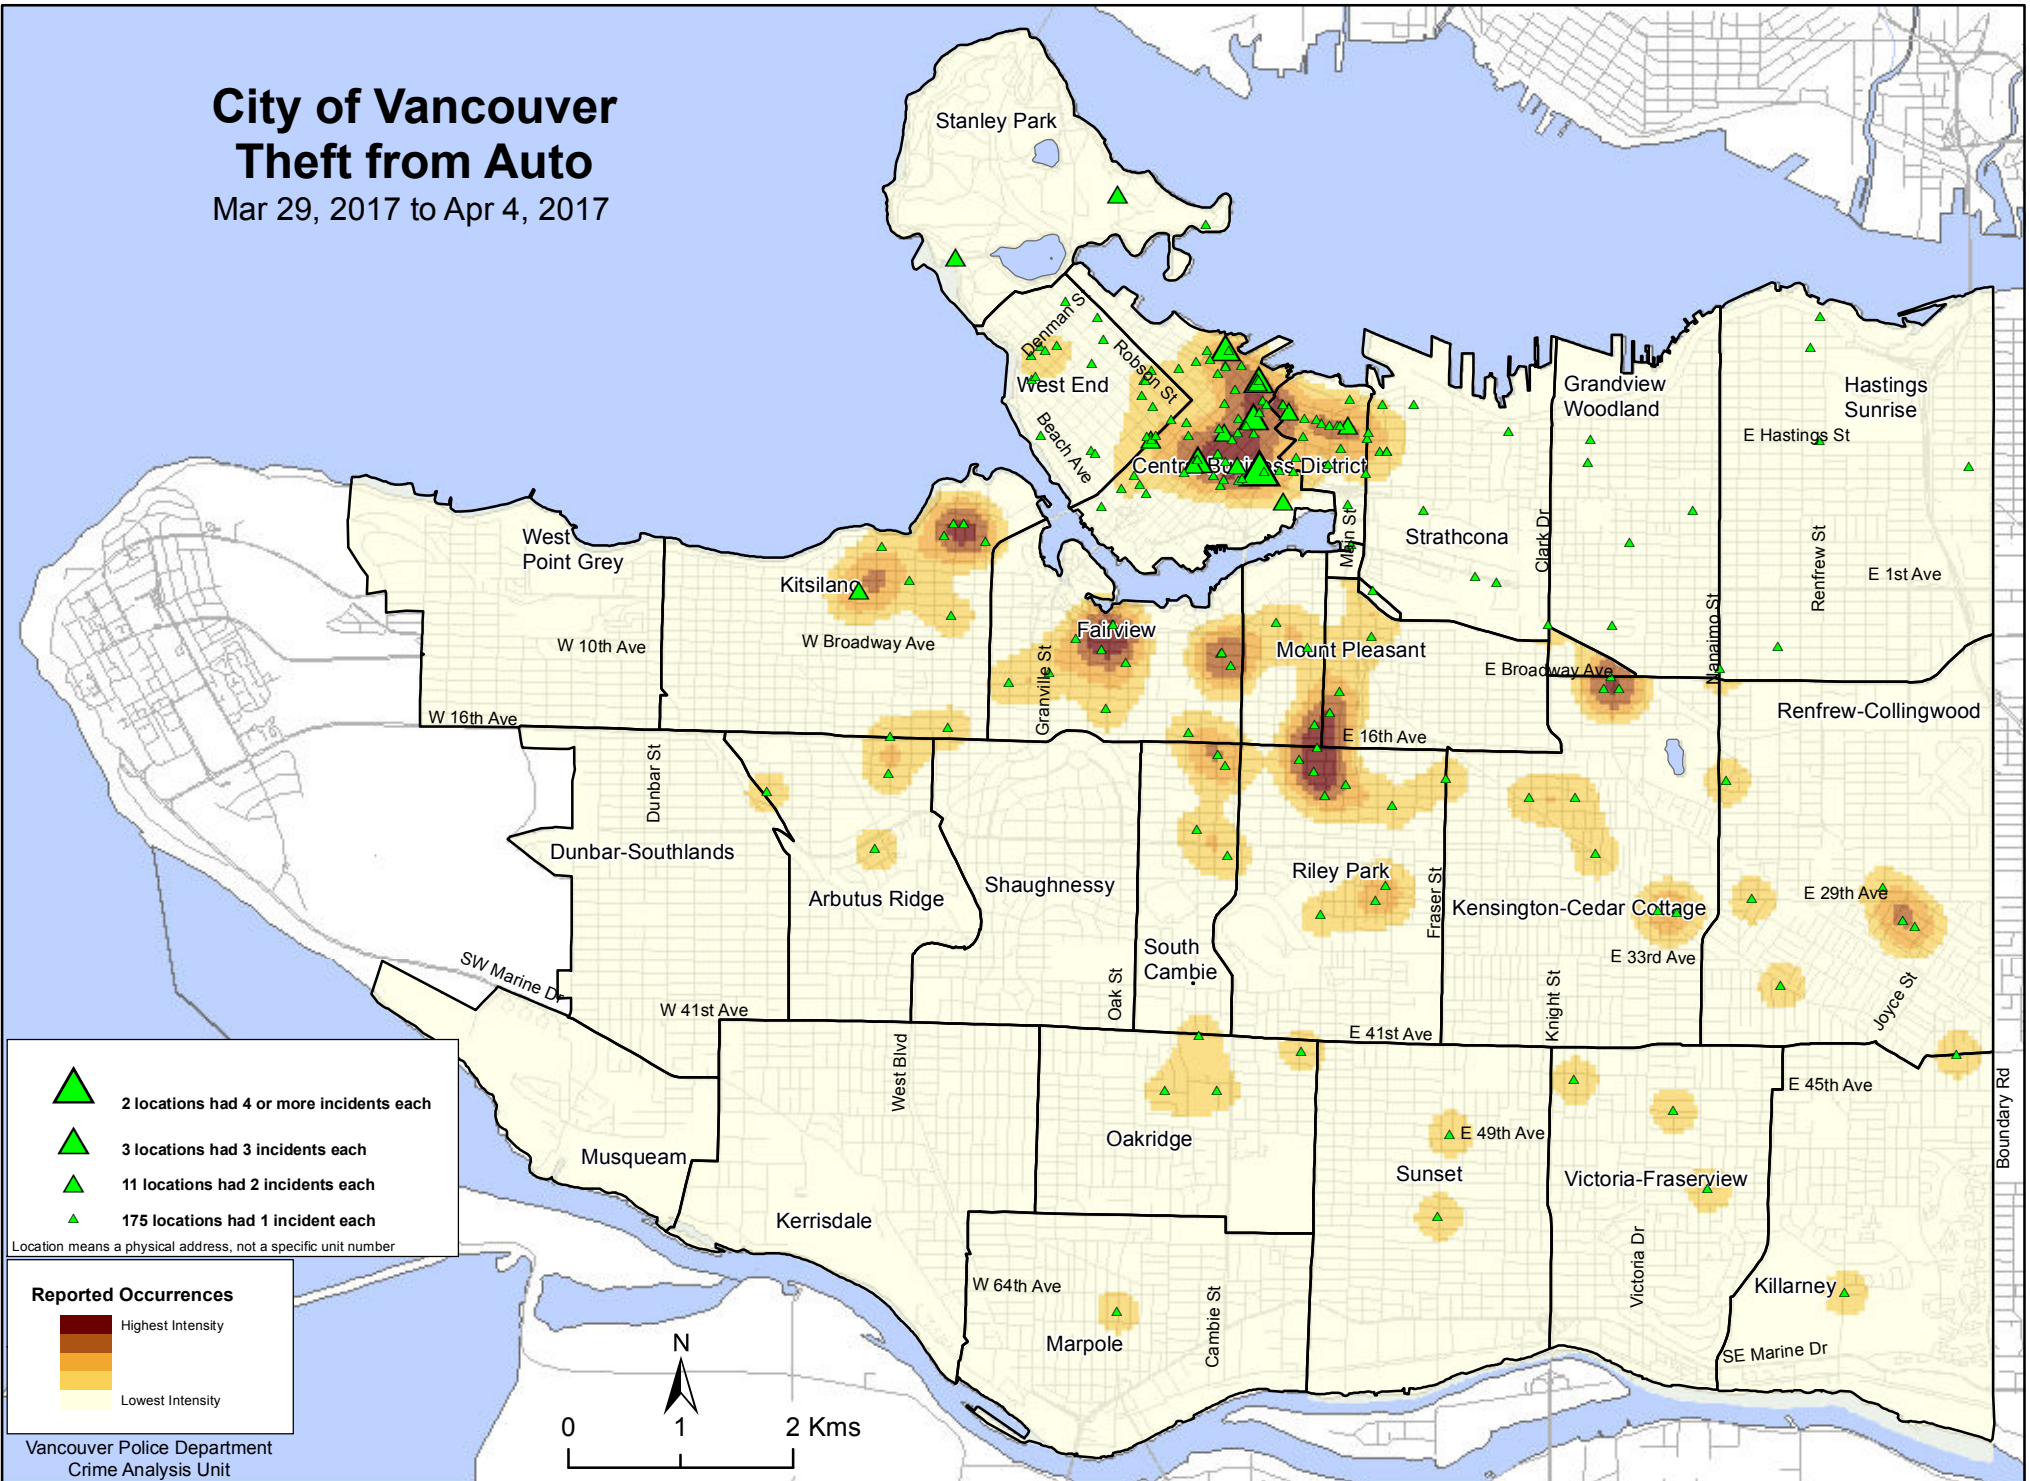

City of Vancouver Theft from Auto

Mar 29, 2017 to Apr 4, 2017

▲ 2 locations had 4 or more incidents each
▲ 3 locations had 3 incidents each
▲ 11 locations had 2 incidents each
▲ 175 locations had 1 incident each
 Location means a physical address, not a specific unit number