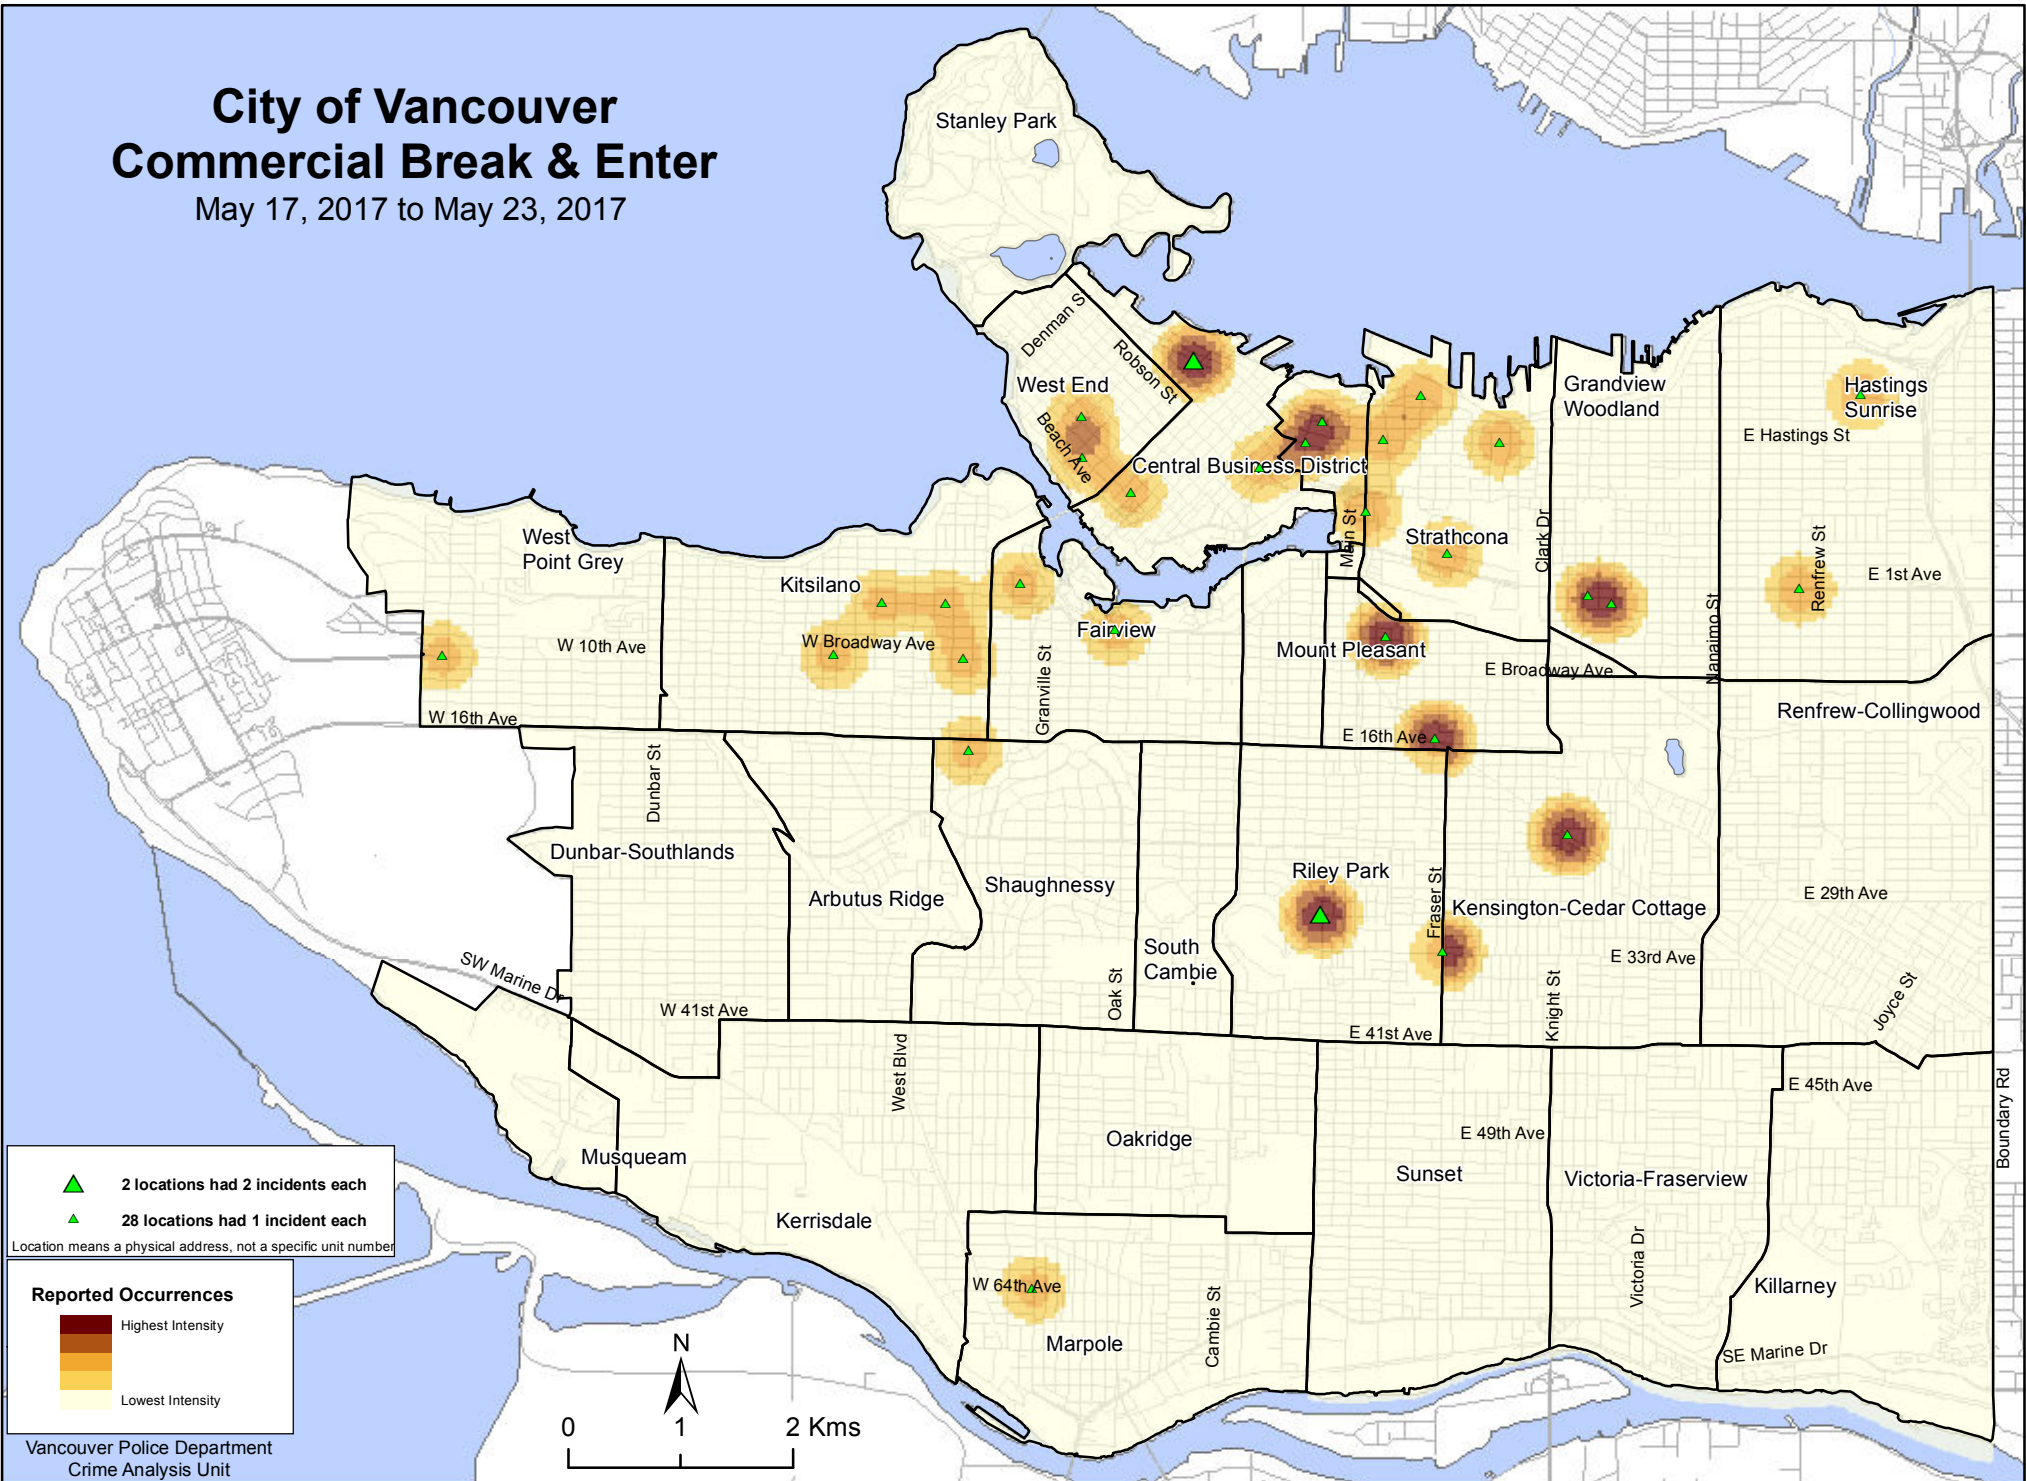

# City of Vancouver Commercial Break & Enter

May 17, 2017 to May 23, 2017

▲ 2 locations had 2 incidents each  
 ▲ 28 locations had 1 incident each  
 Location means a physical address, not a specific unit number

**Reported Occurrences**

Highest Intensity

Lowest Intensity

Vancouver Police Department  
 Crime Analysis Unit