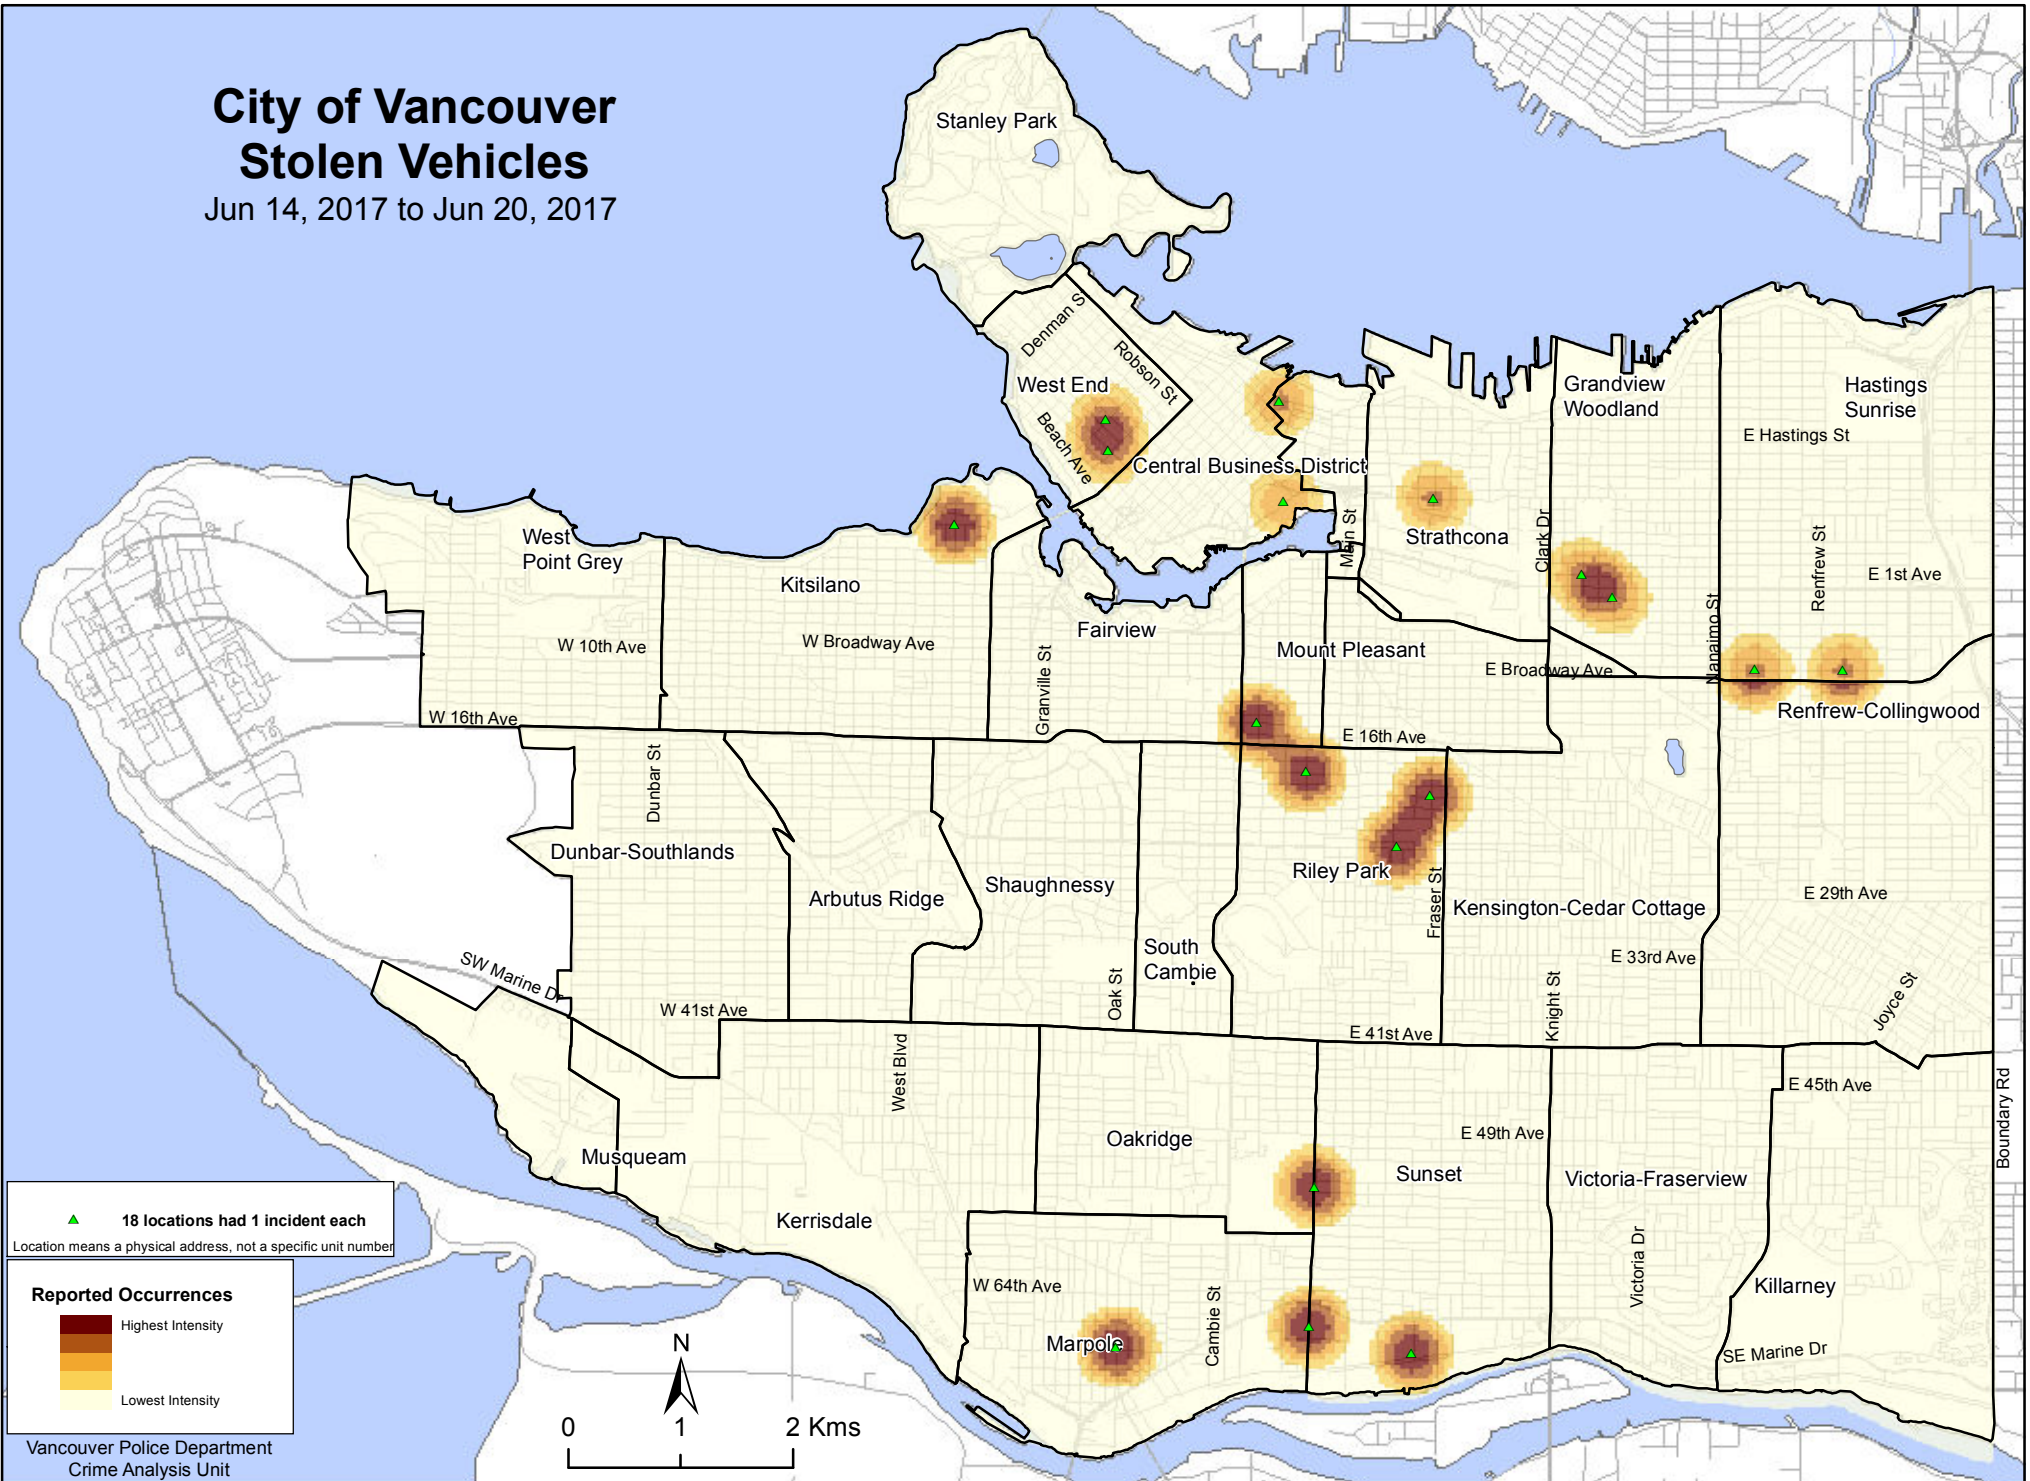

City of Vancouver Stolen Vehicles

Jun 14, 2017 to Jun 20, 2017

▲ 18 locations had 1 incident each
Location means a physical address, not a specific unit number

Reported Occurrences

	Highest Intensity
	Lowest Intensity

Vancouver Police Department
Crime Analysis Unit