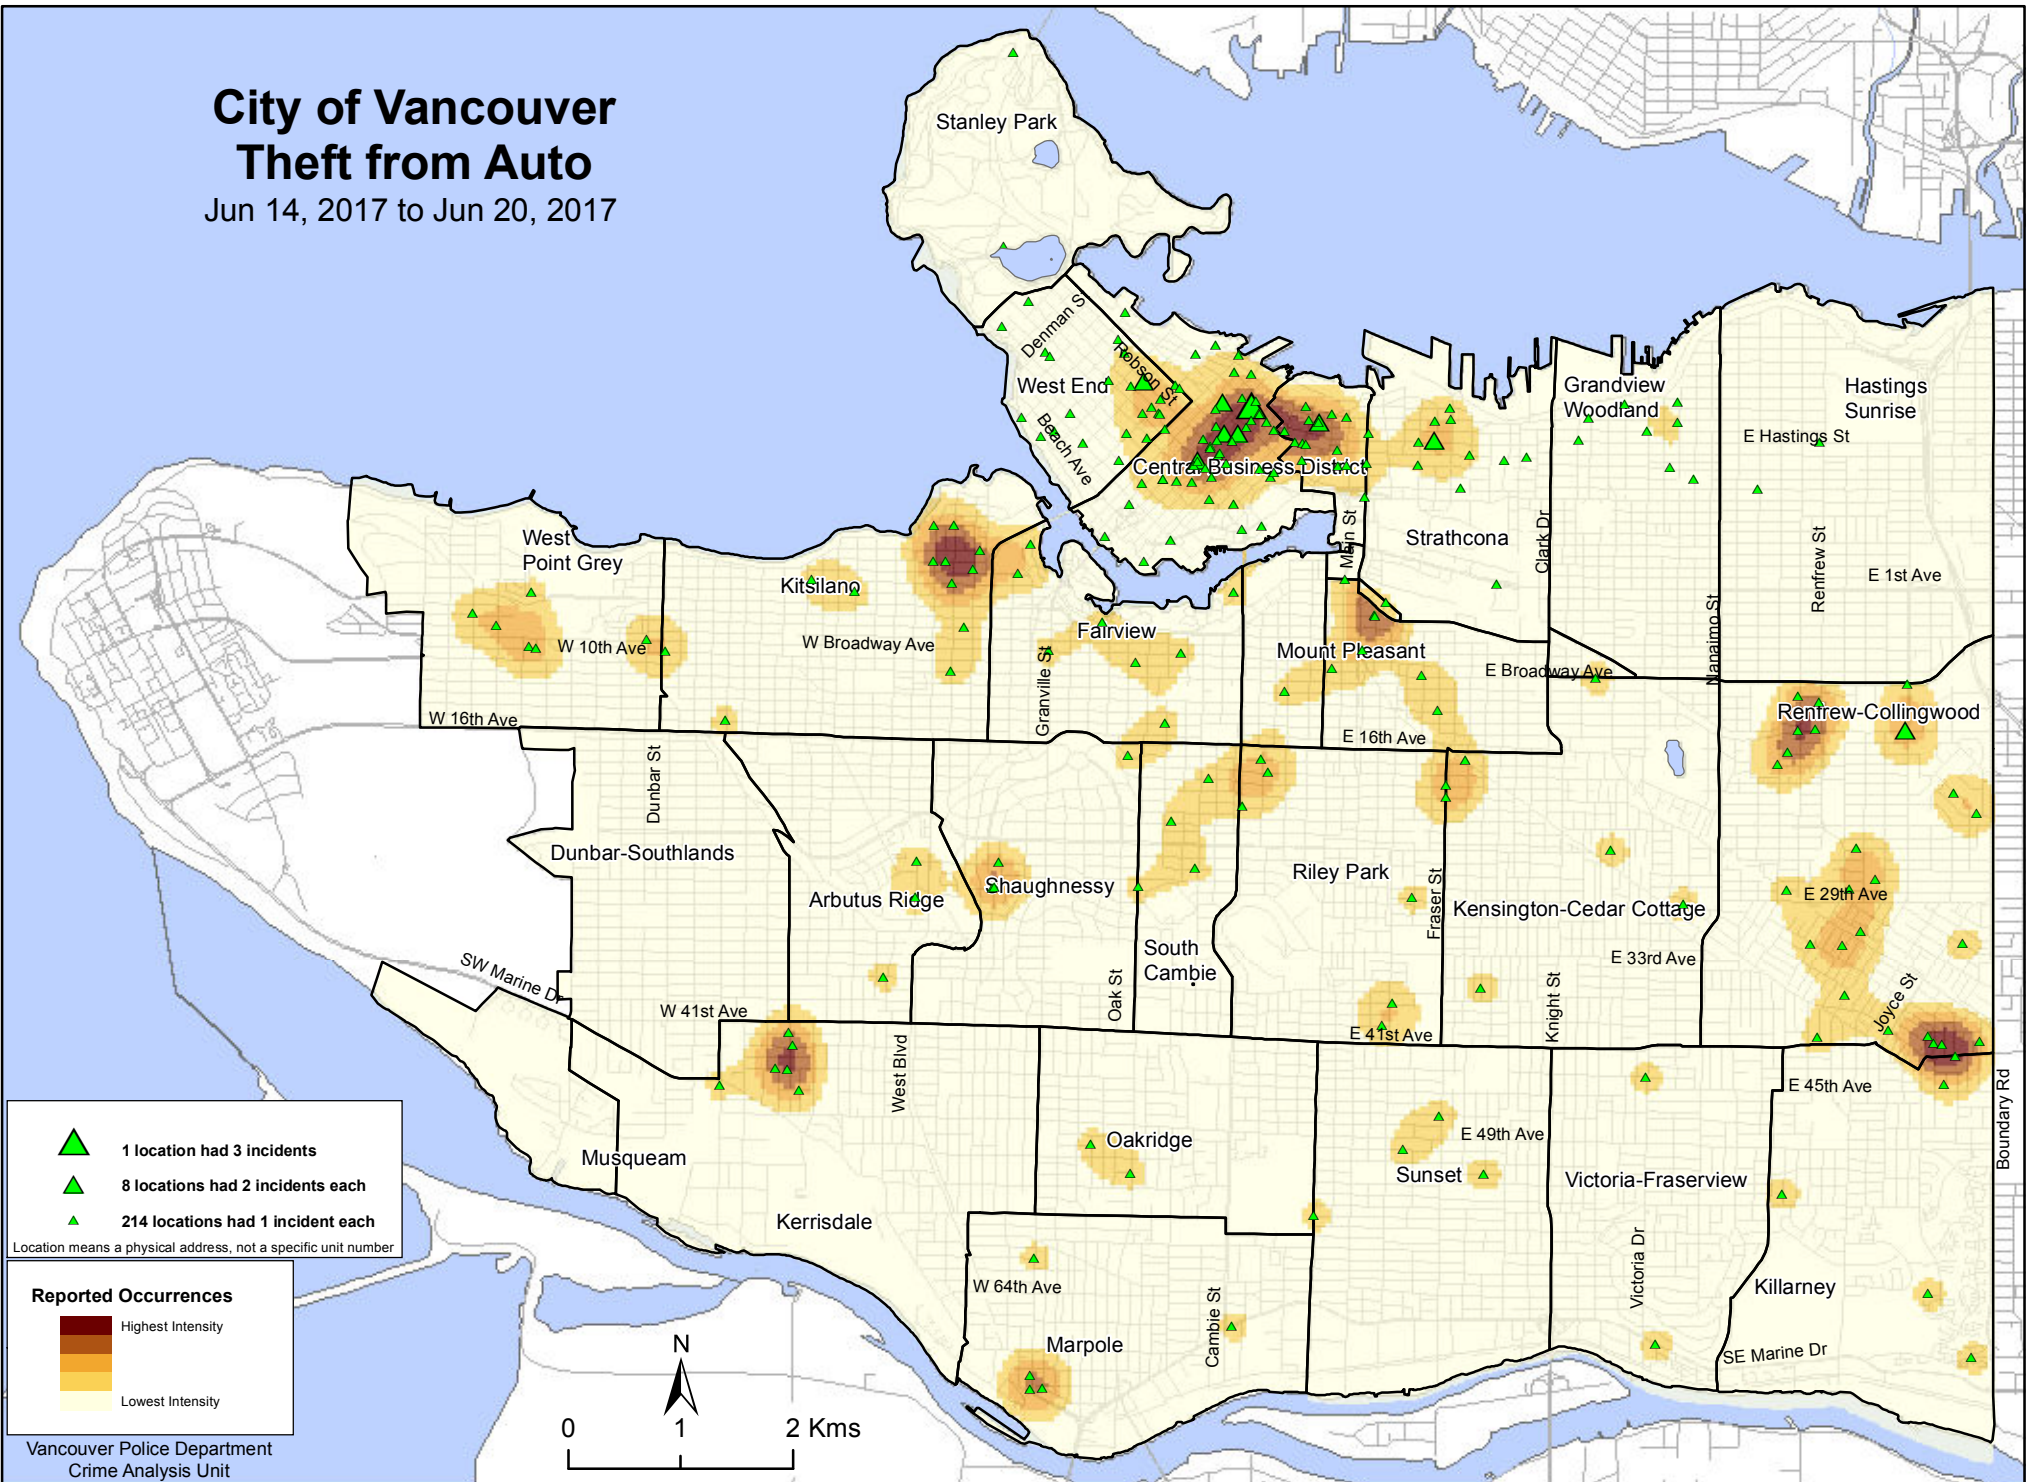

City of Vancouver Theft from Auto

Jun 14, 2017 to Jun 20, 2017

- ▲ 1 location had 3 incidents
 - ▲ 8 locations had 2 incidents each
 - ▲ 214 locations had 1 incident each
- Location means a physical address, not a specific unit number

Vancouver Police Department
Crime Analysis Unit