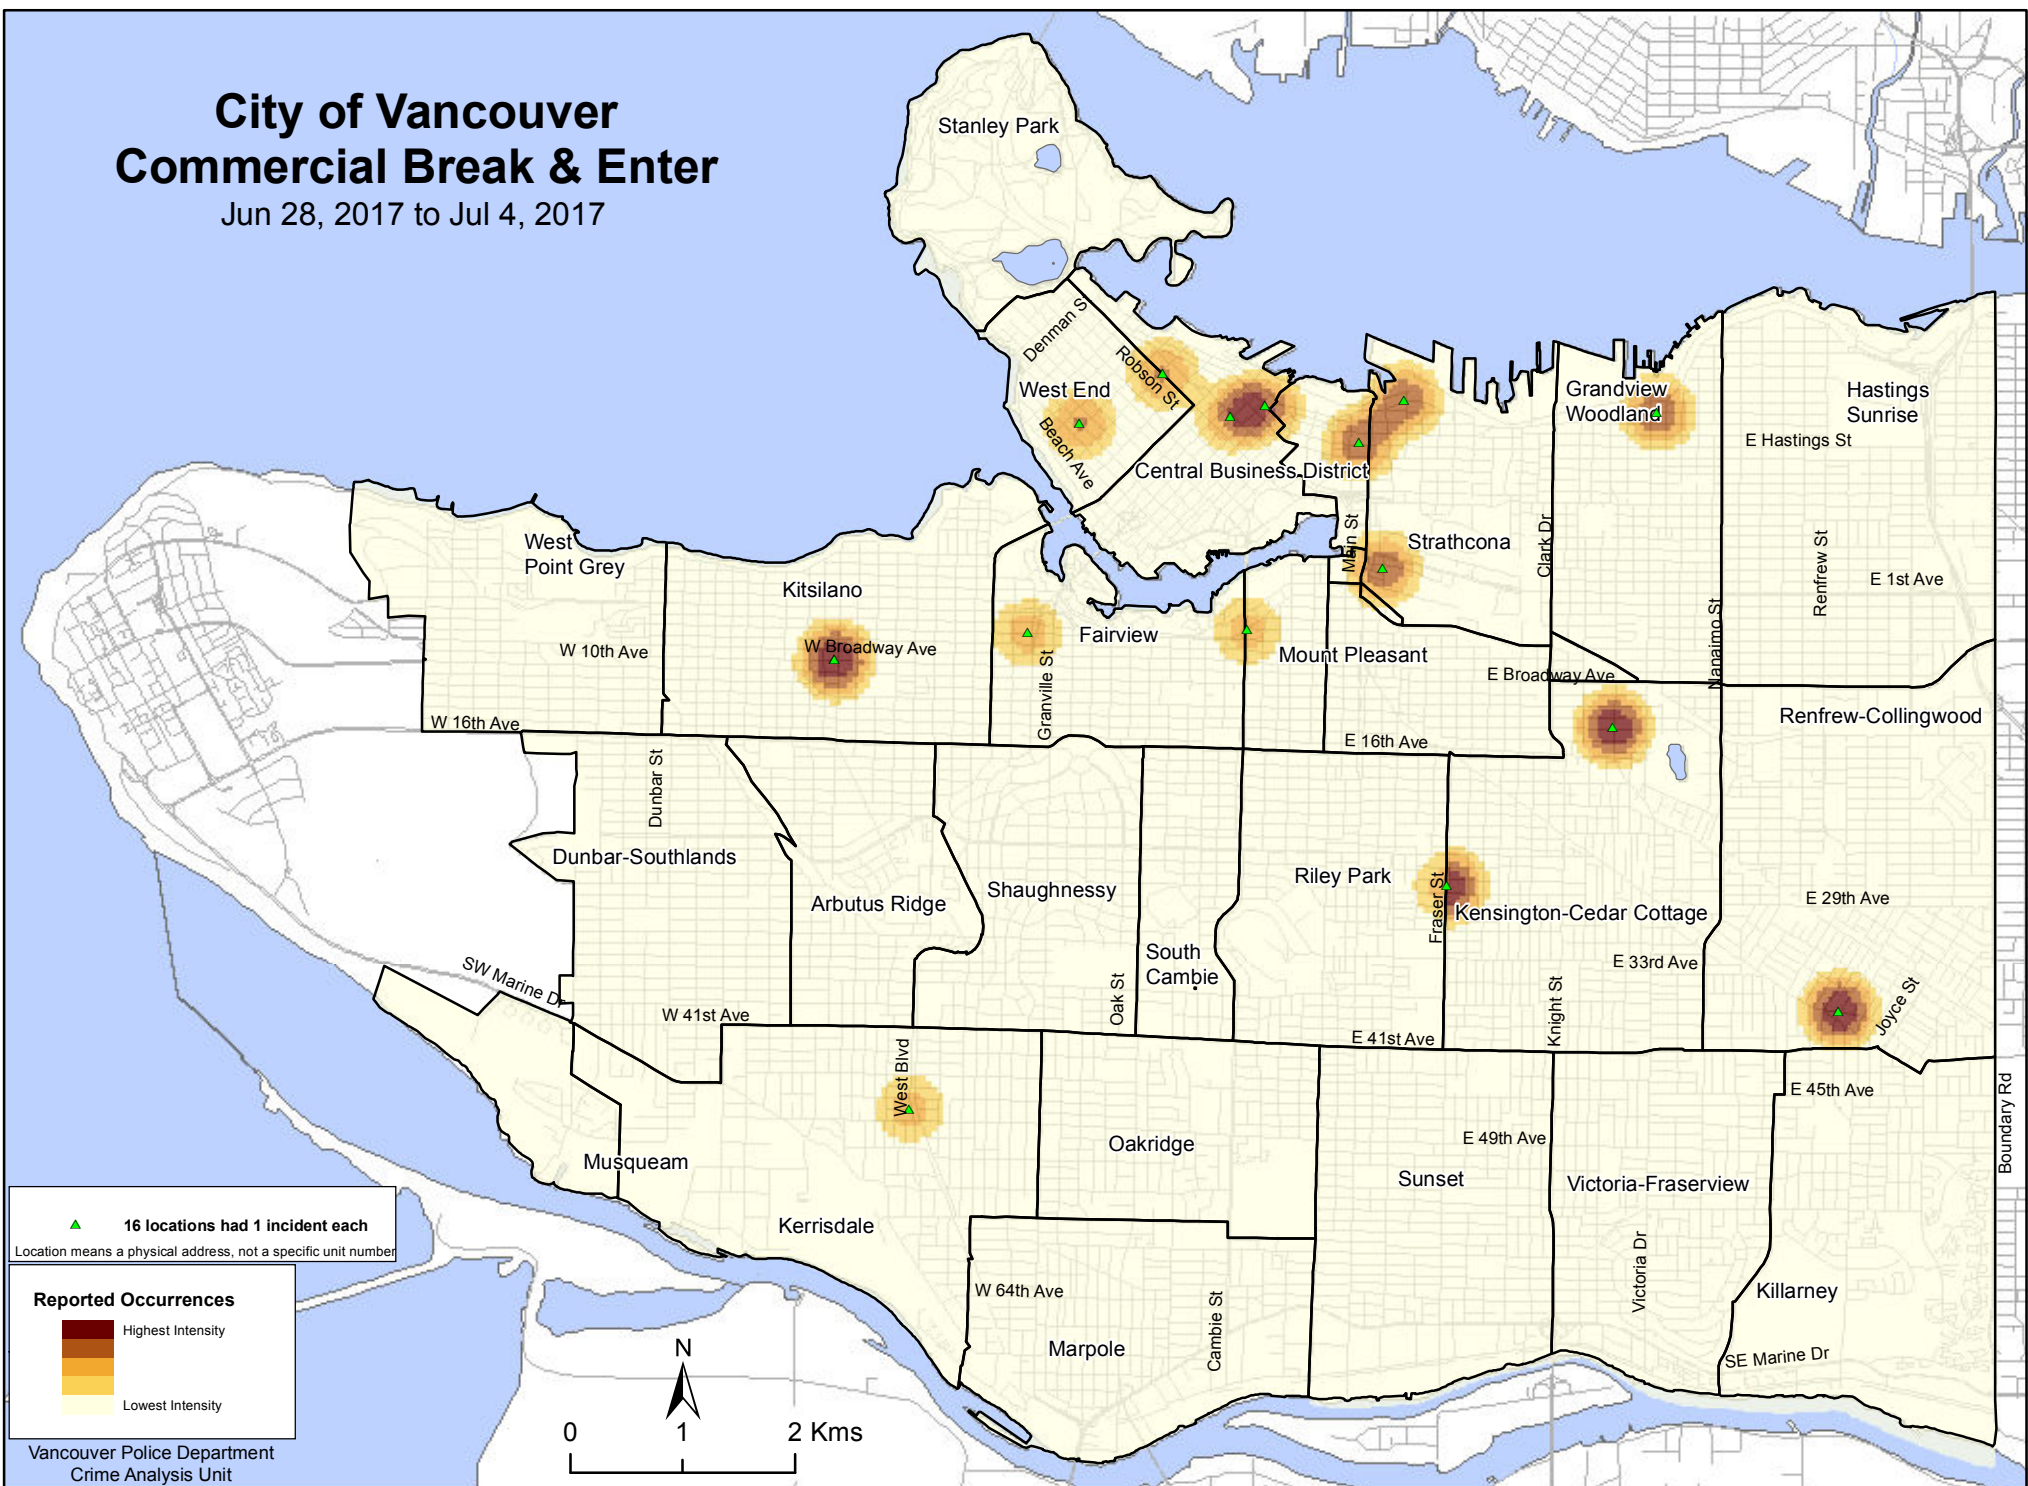

City of Vancouver Commercial Break & Enter

Jun 28, 2017 to Jul 4, 2017

▲ 16 locations had 1 incident each
Location means a physical address, not a specific unit number

Reported Occurrences

	Highest Intensity
	Lowest Intensity