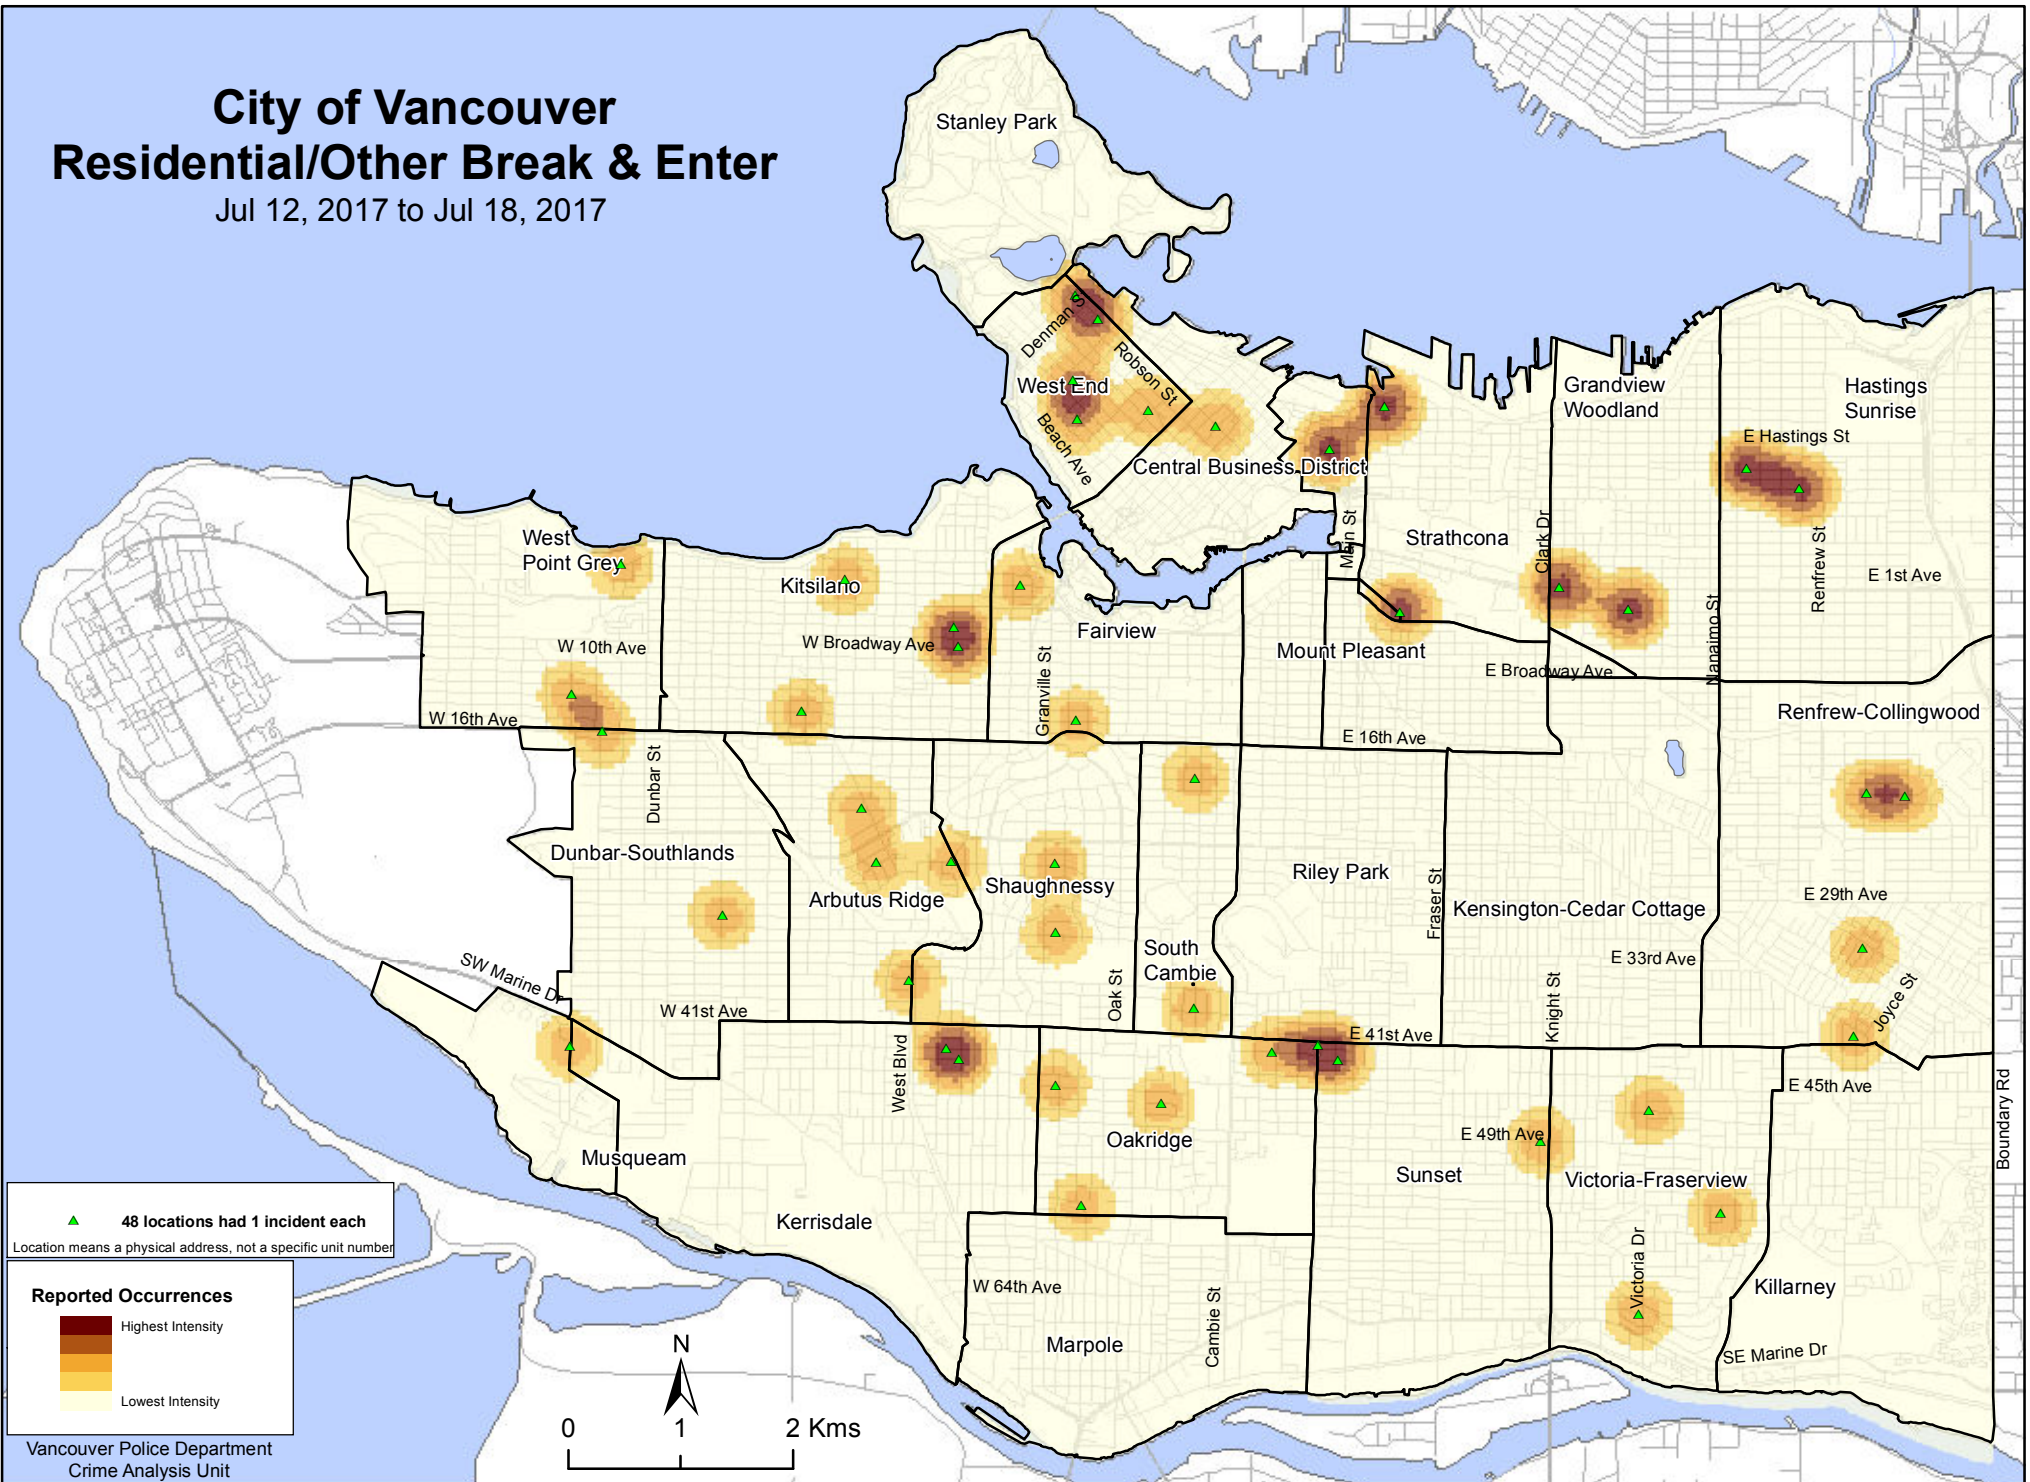

City of Vancouver Residential/Other Break & Enter

Jul 12, 2017 to Jul 18, 2017

▲ 48 locations had 1 incident each
Location means a physical address, not a specific unit number

Reported Occurrences

	Highest Intensity
	Low Intensity

Vancouver Police Department
Crime Analysis Unit