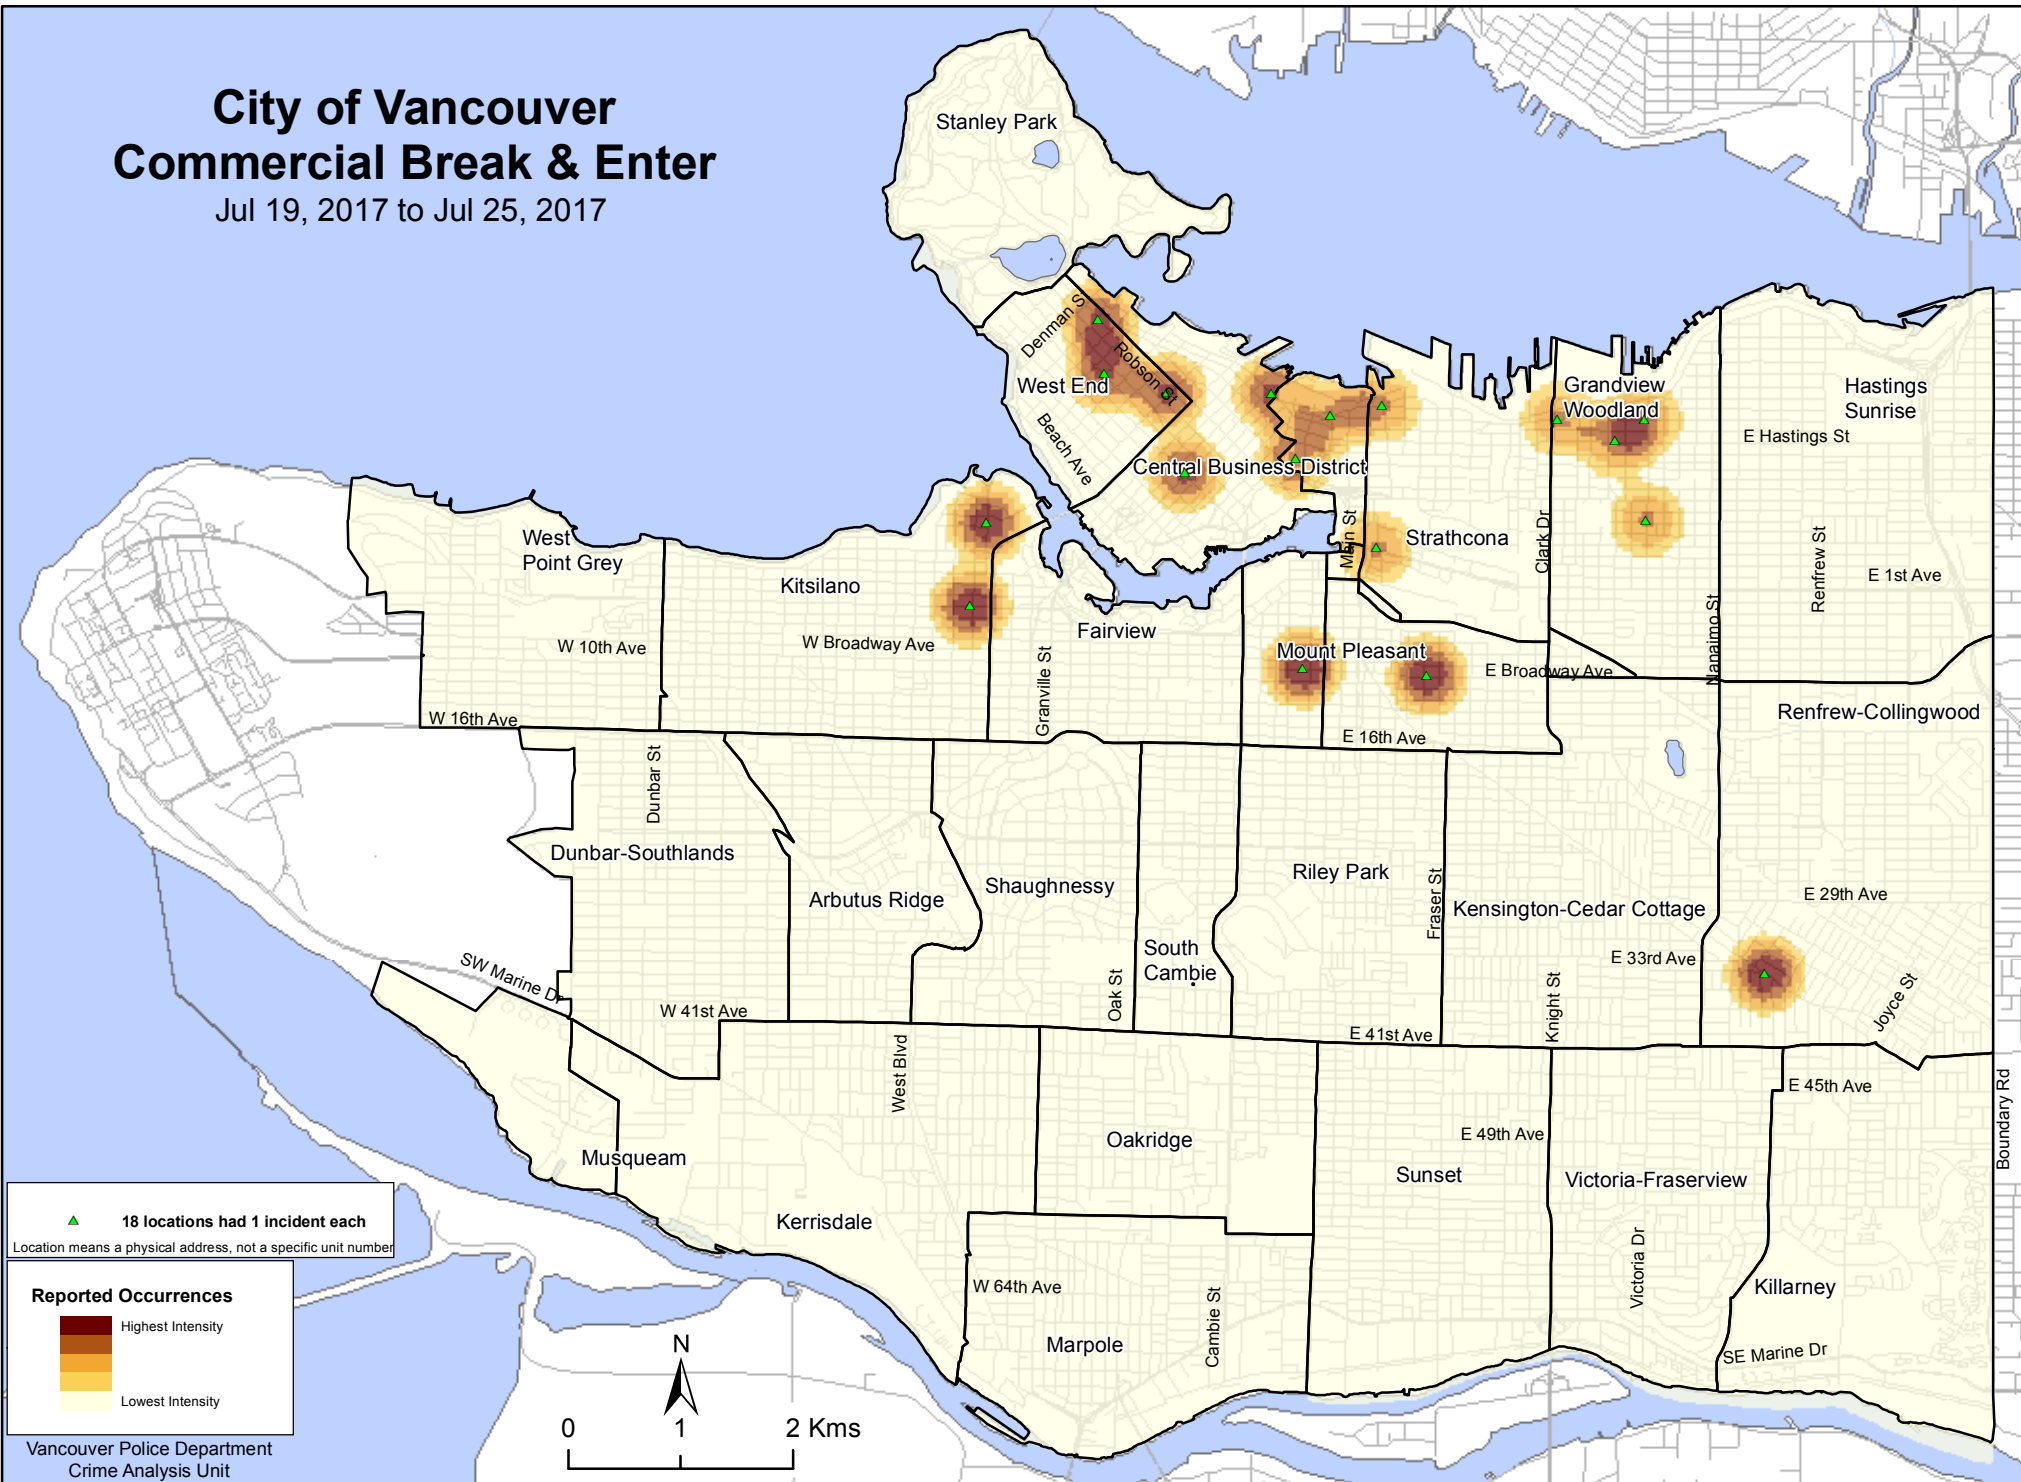

# City of Vancouver Commercial Break & Enter

Jul 19, 2017 to Jul 25, 2017

▲ 18 locations had 1 incident each  
Location means a physical address, not a specific unit number

**Reported Occurrences**

	Highest Intensity
	Lowest Intensity