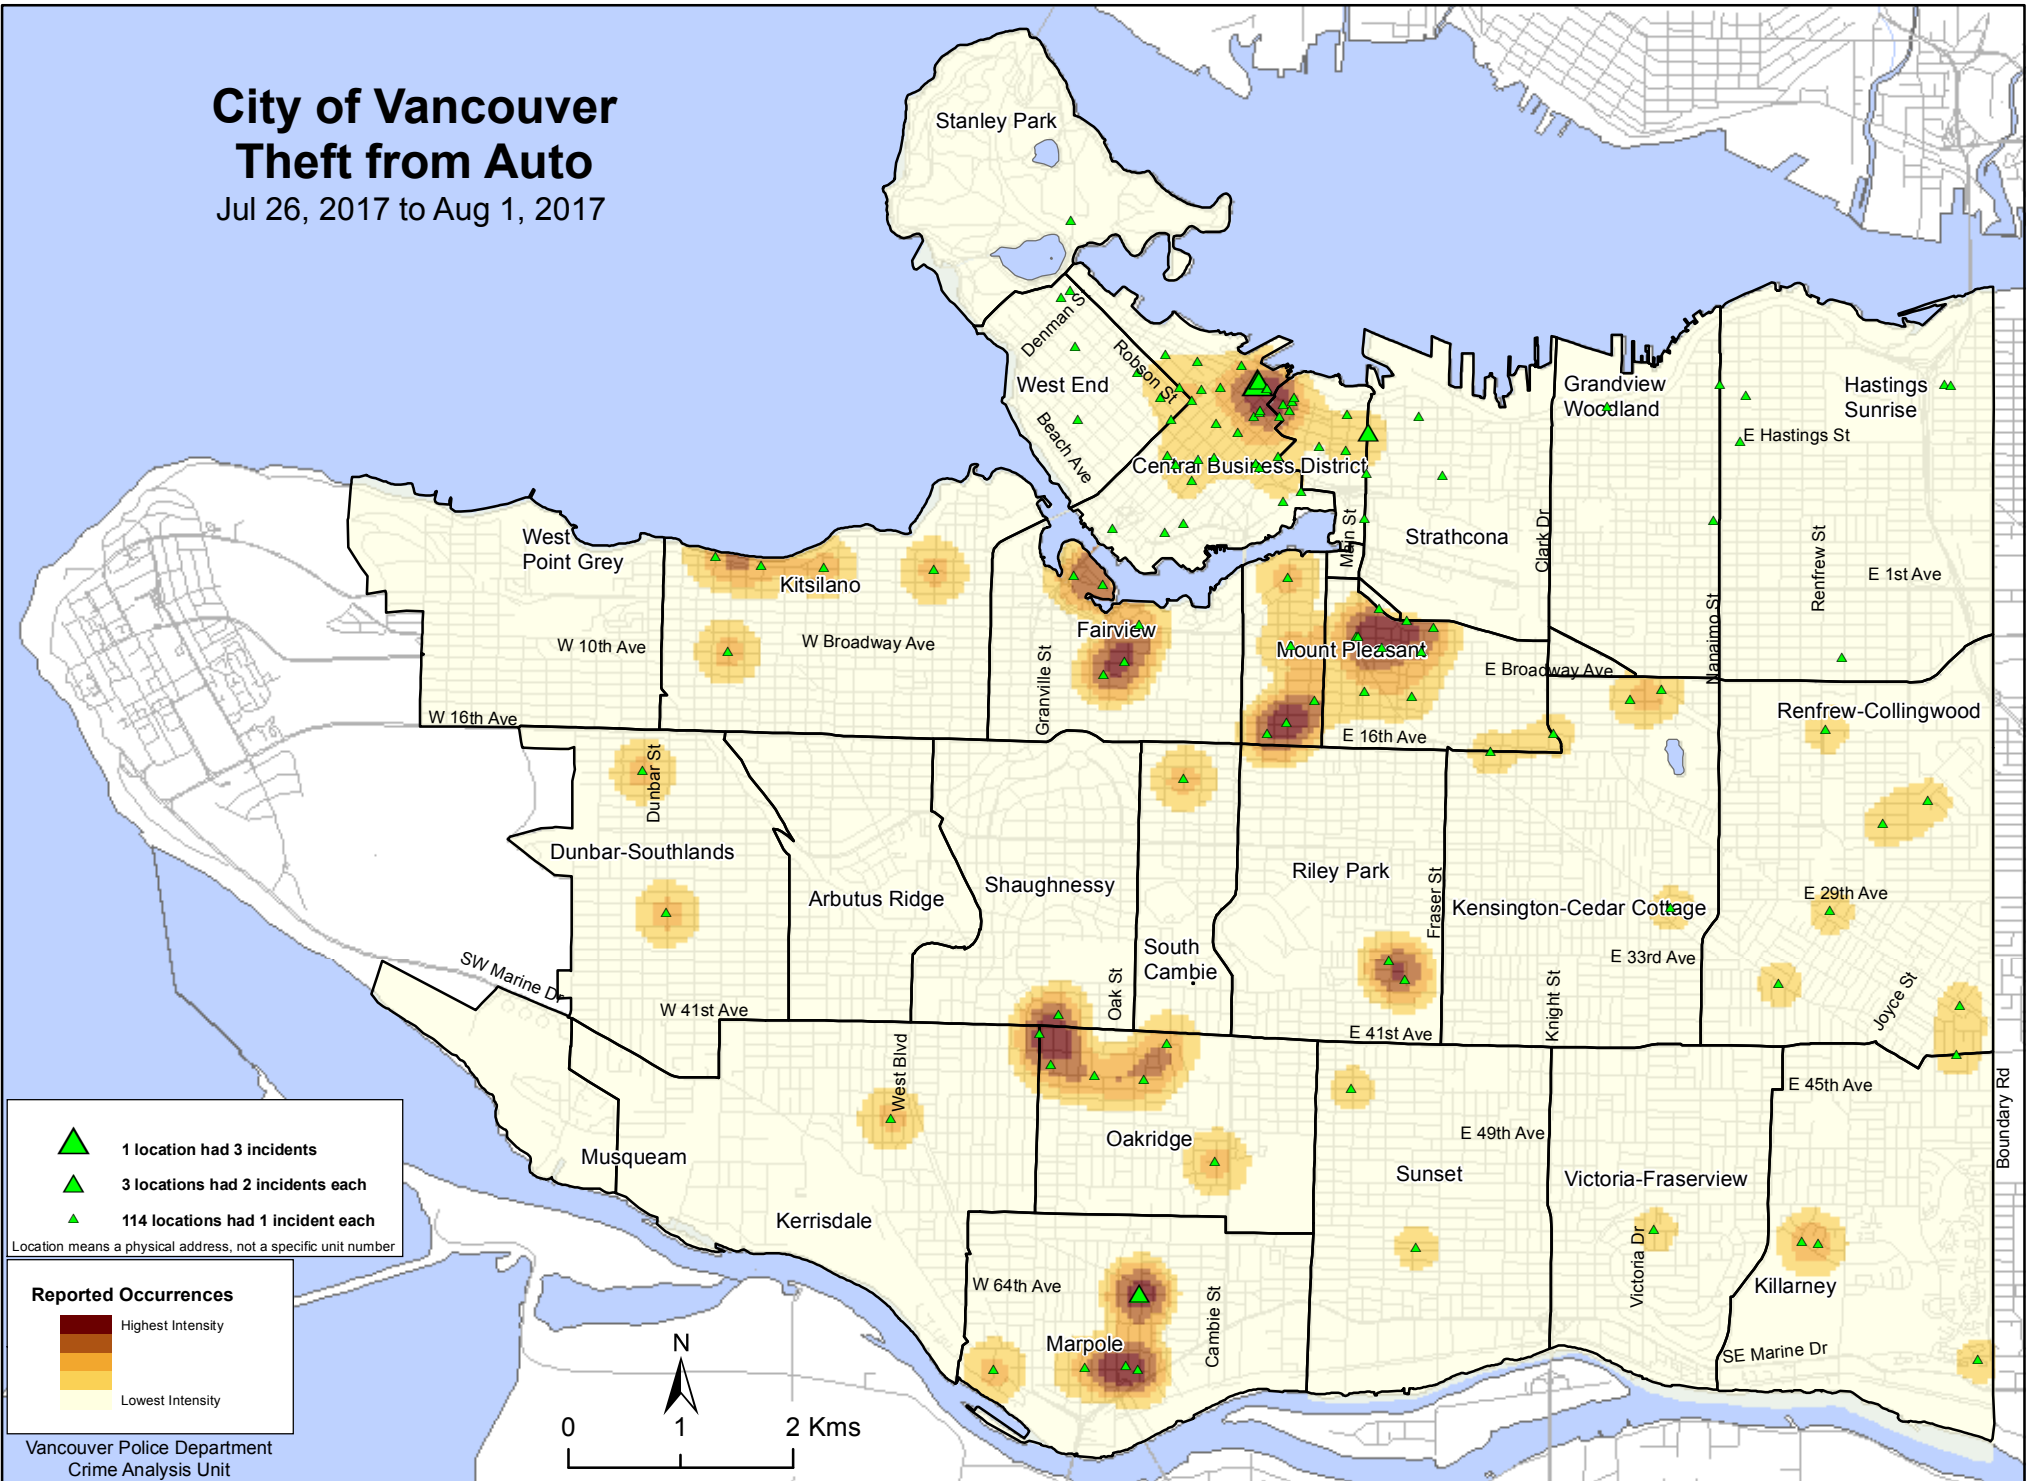

City of Vancouver Theft from Auto

Jul 26, 2017 to Aug 1, 2017

▲ 1 location had 3 incidents
▲ 3 locations had 2 incidents each
▲ 114 locations had 1 incident each
 Location means a physical address, not a specific unit number

Reported Occurrences
 Highest Intensity
 Lowest Intensity

Vancouver Police Department
Crime Analysis Unit