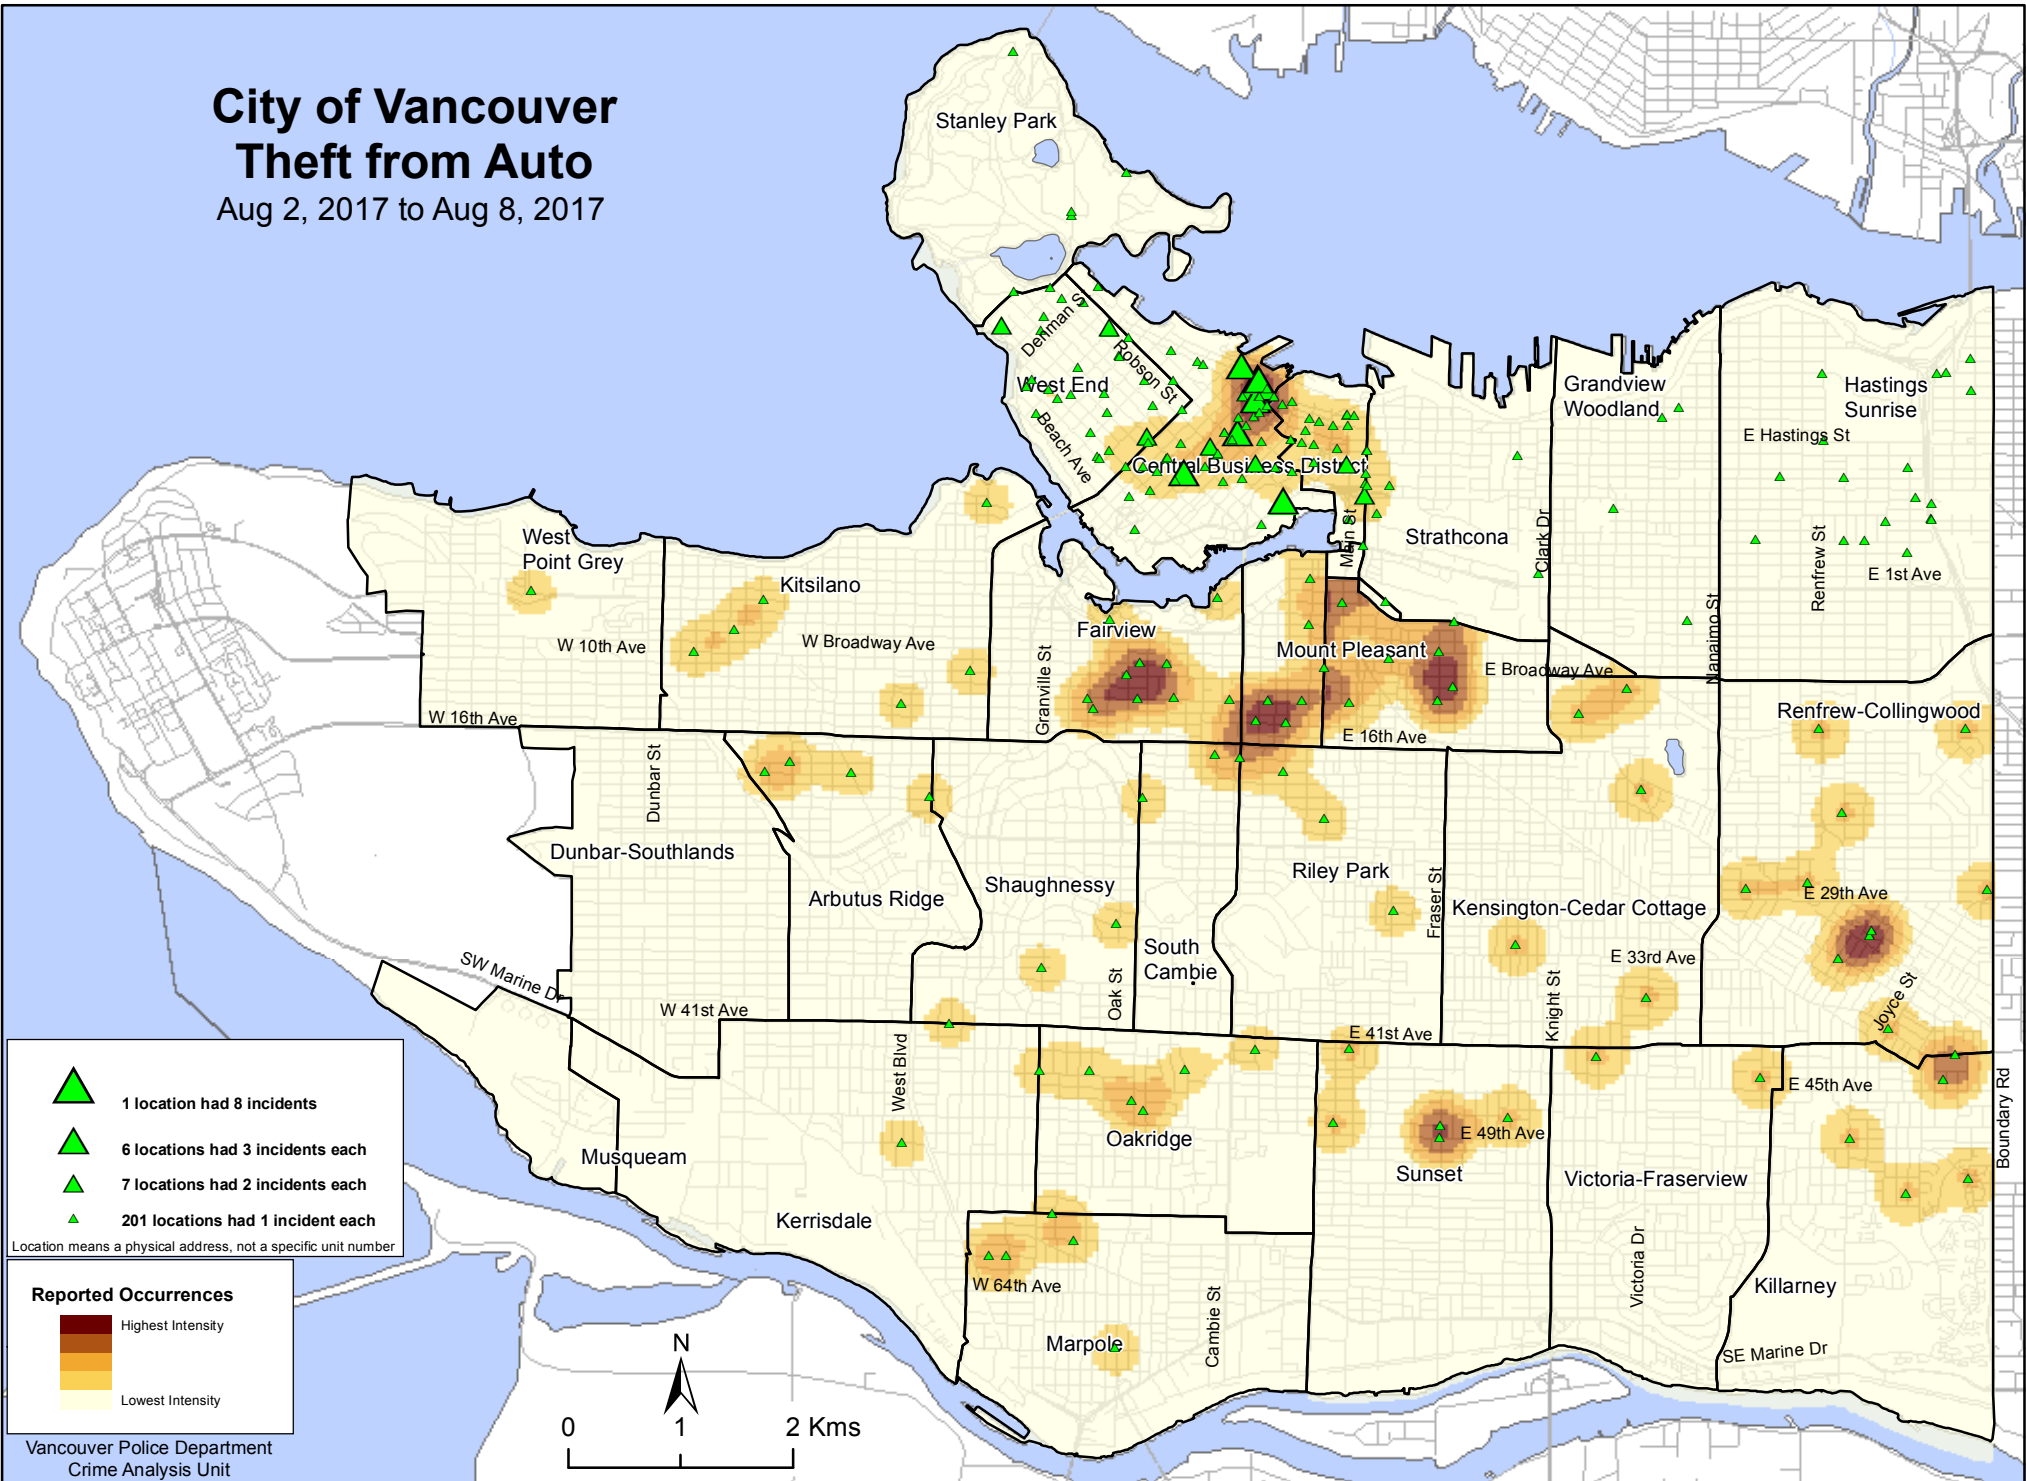

City of Vancouver Theft from Auto

Aug 2, 2017 to Aug 8, 2017

▲ 1 location had 8 incidents
▲ 6 locations had 3 incidents each
▲ 7 locations had 2 incidents each
▲ 201 locations had 1 incident each
 Location means a physical address, not a specific unit number

Reported Occurrences

Highest Intensity
 Lowest Intensity

Vancouver Police Department
Crime Analysis Unit