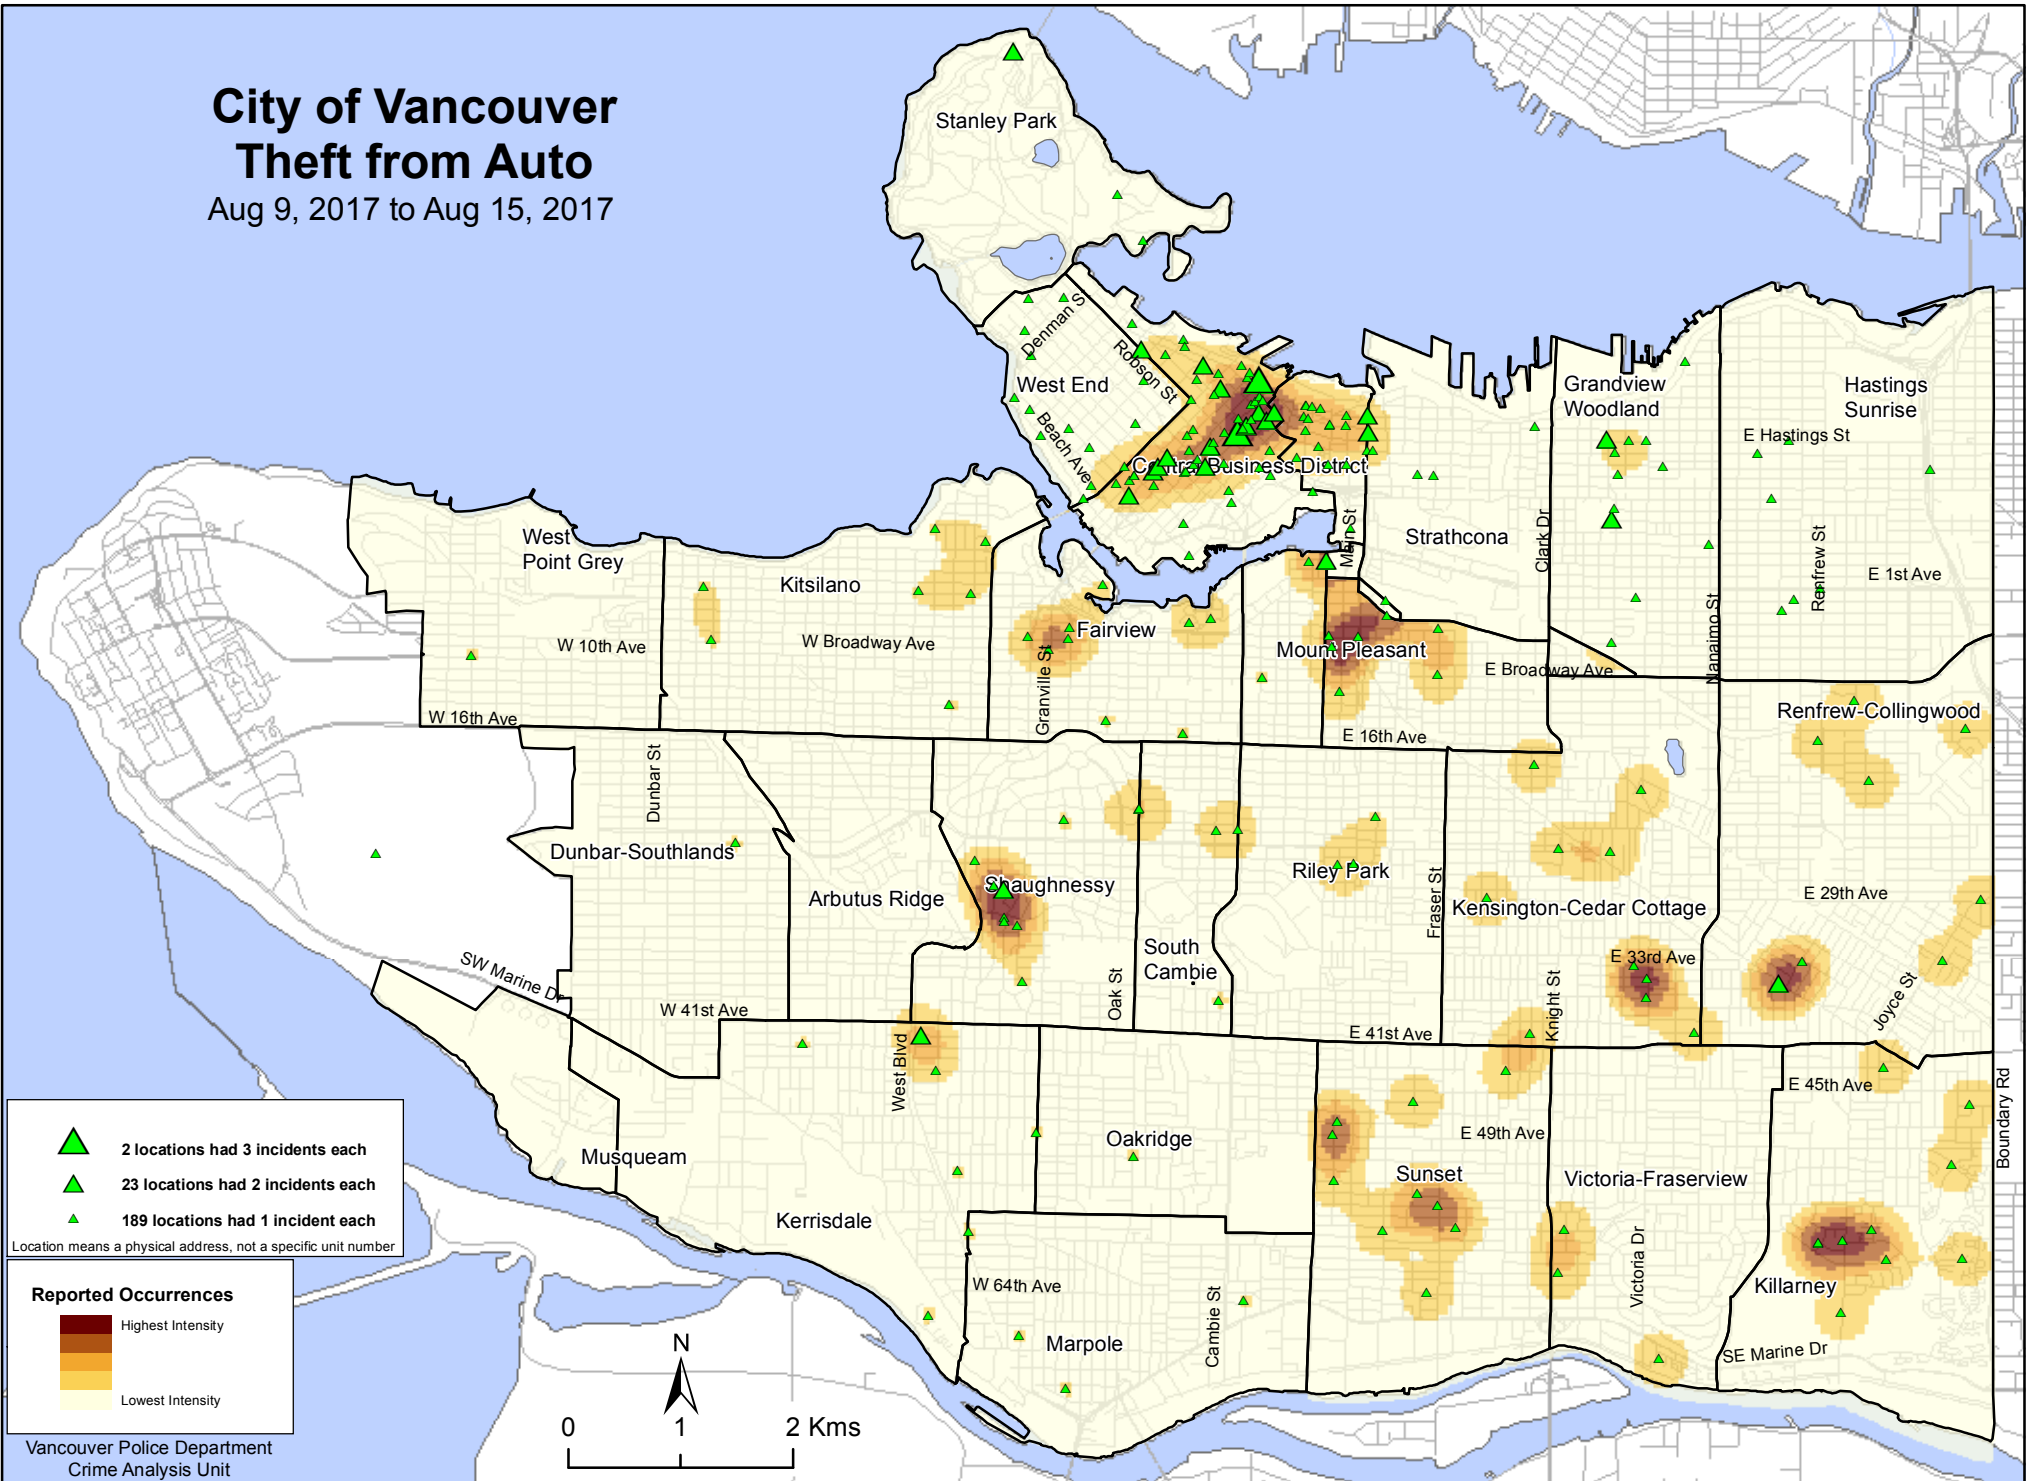

# City of Vancouver Theft from Auto

Aug 9, 2017 to Aug 15, 2017

▲ 2 locations had 3 incidents each  
▲ 23 locations had 2 incidents each  
▲ 189 locations had 1 incident each  
Location means a physical address, not a specific unit number

**Reported Occurrences**  
Highest Intensity  
Lowest Intensity

Vancouver Police Department  
Crime Analysis Unit