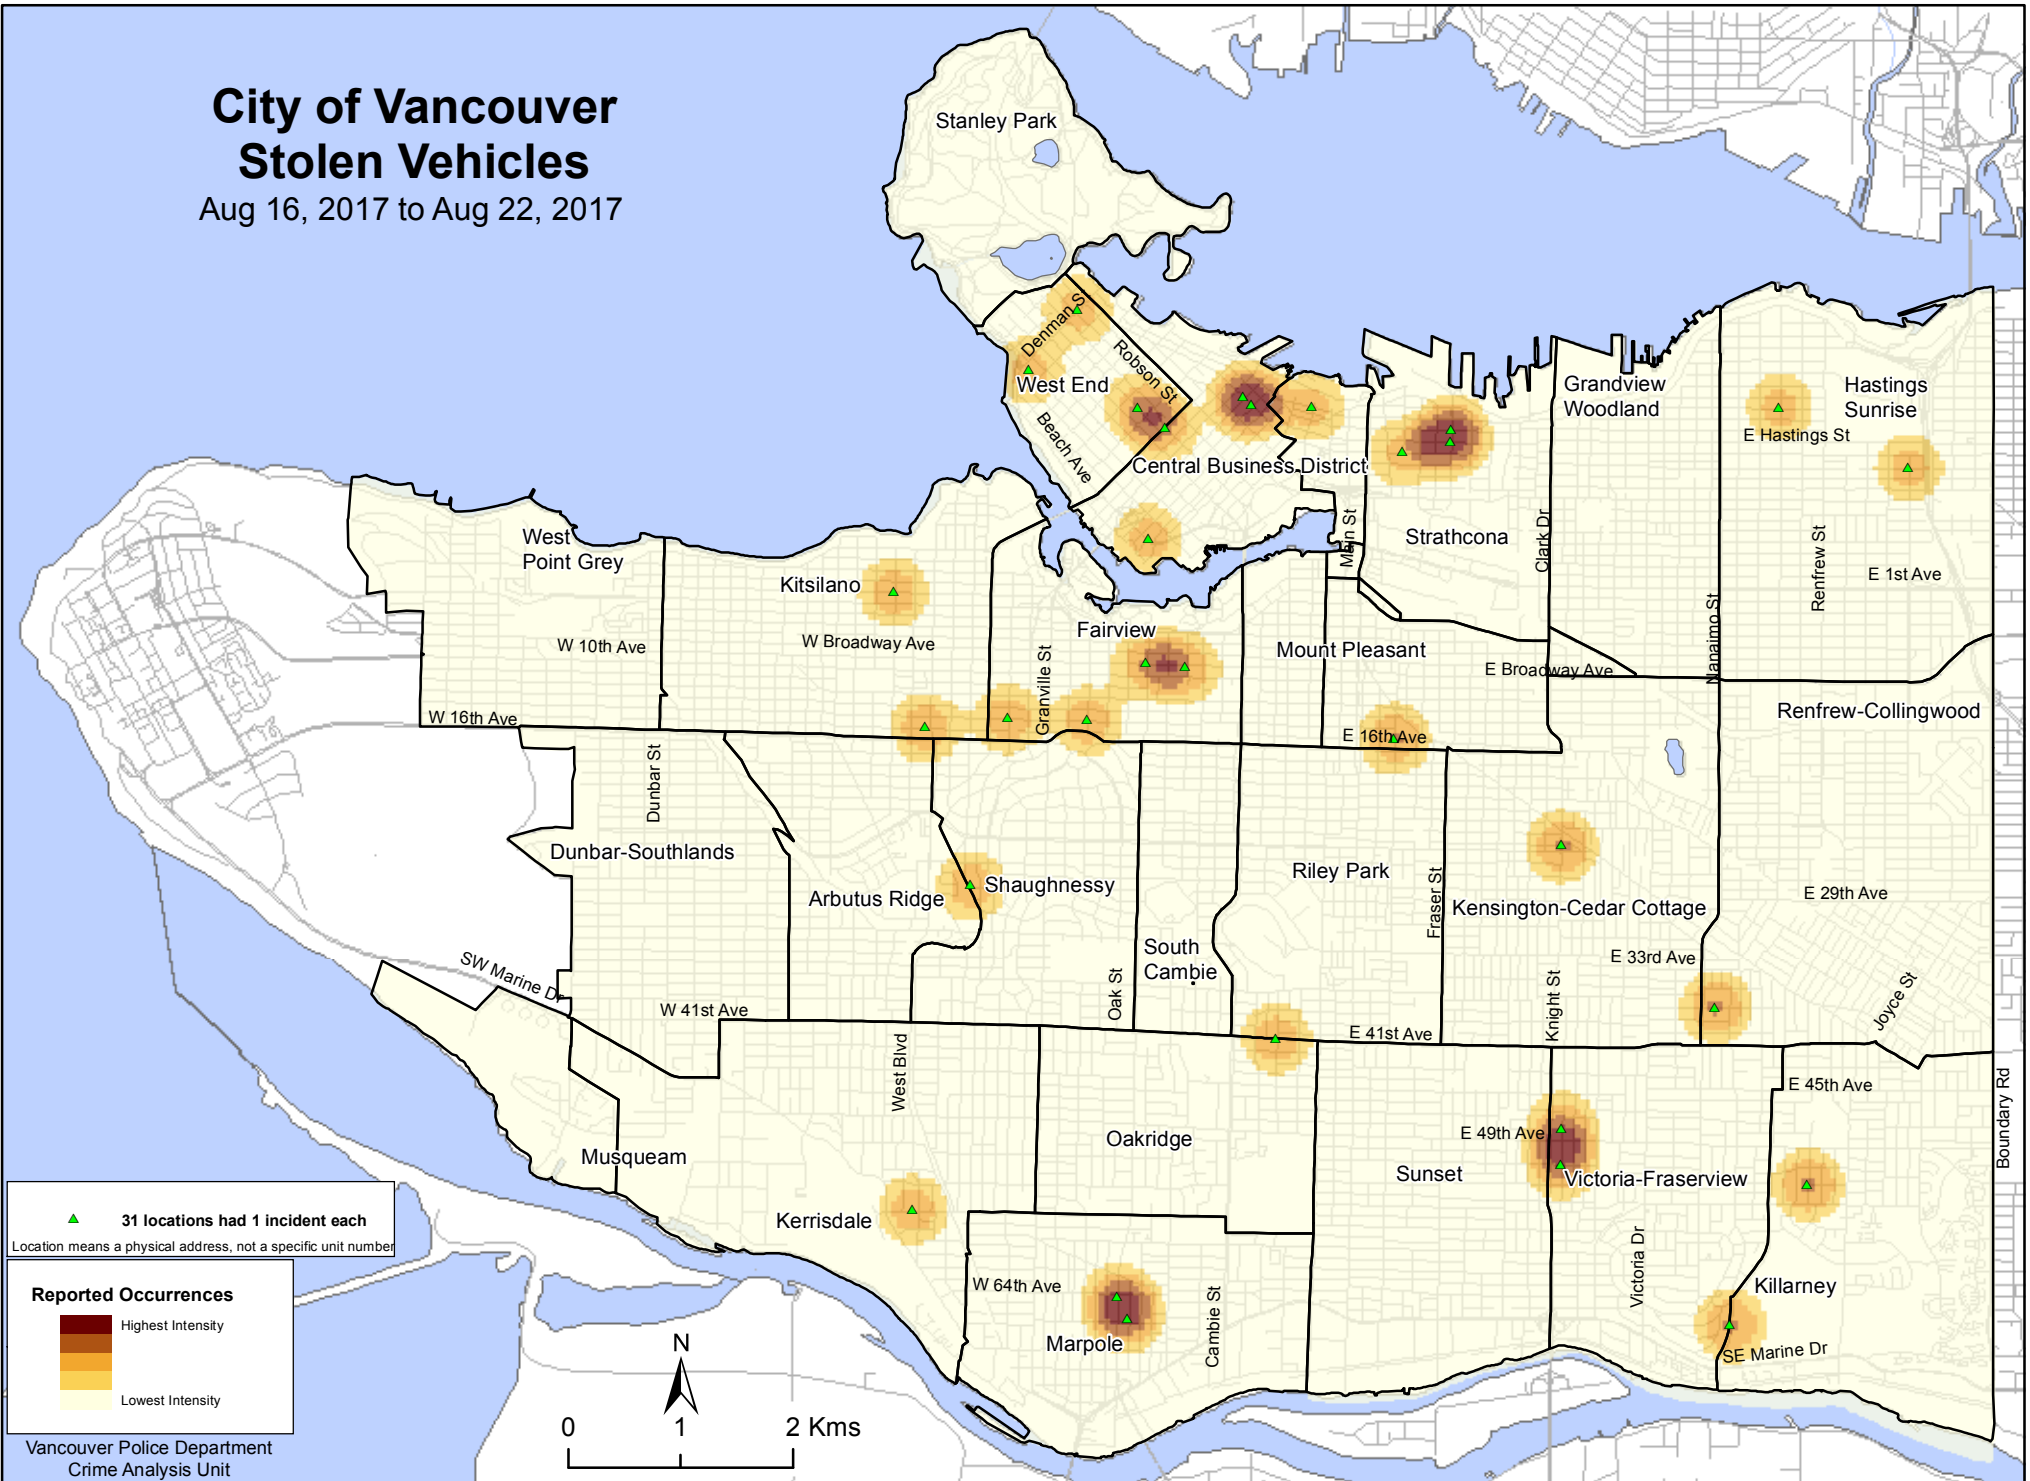

City of Vancouver Stolen Vehicles

Aug 16, 2017 to Aug 22, 2017

▲ 31 locations had 1 incident each
Location means a physical address, not a specific unit number

Reported Occurrences

Highest Intensity

Lowest Intensity

Vancouver Police Department
Crime Analysis Unit