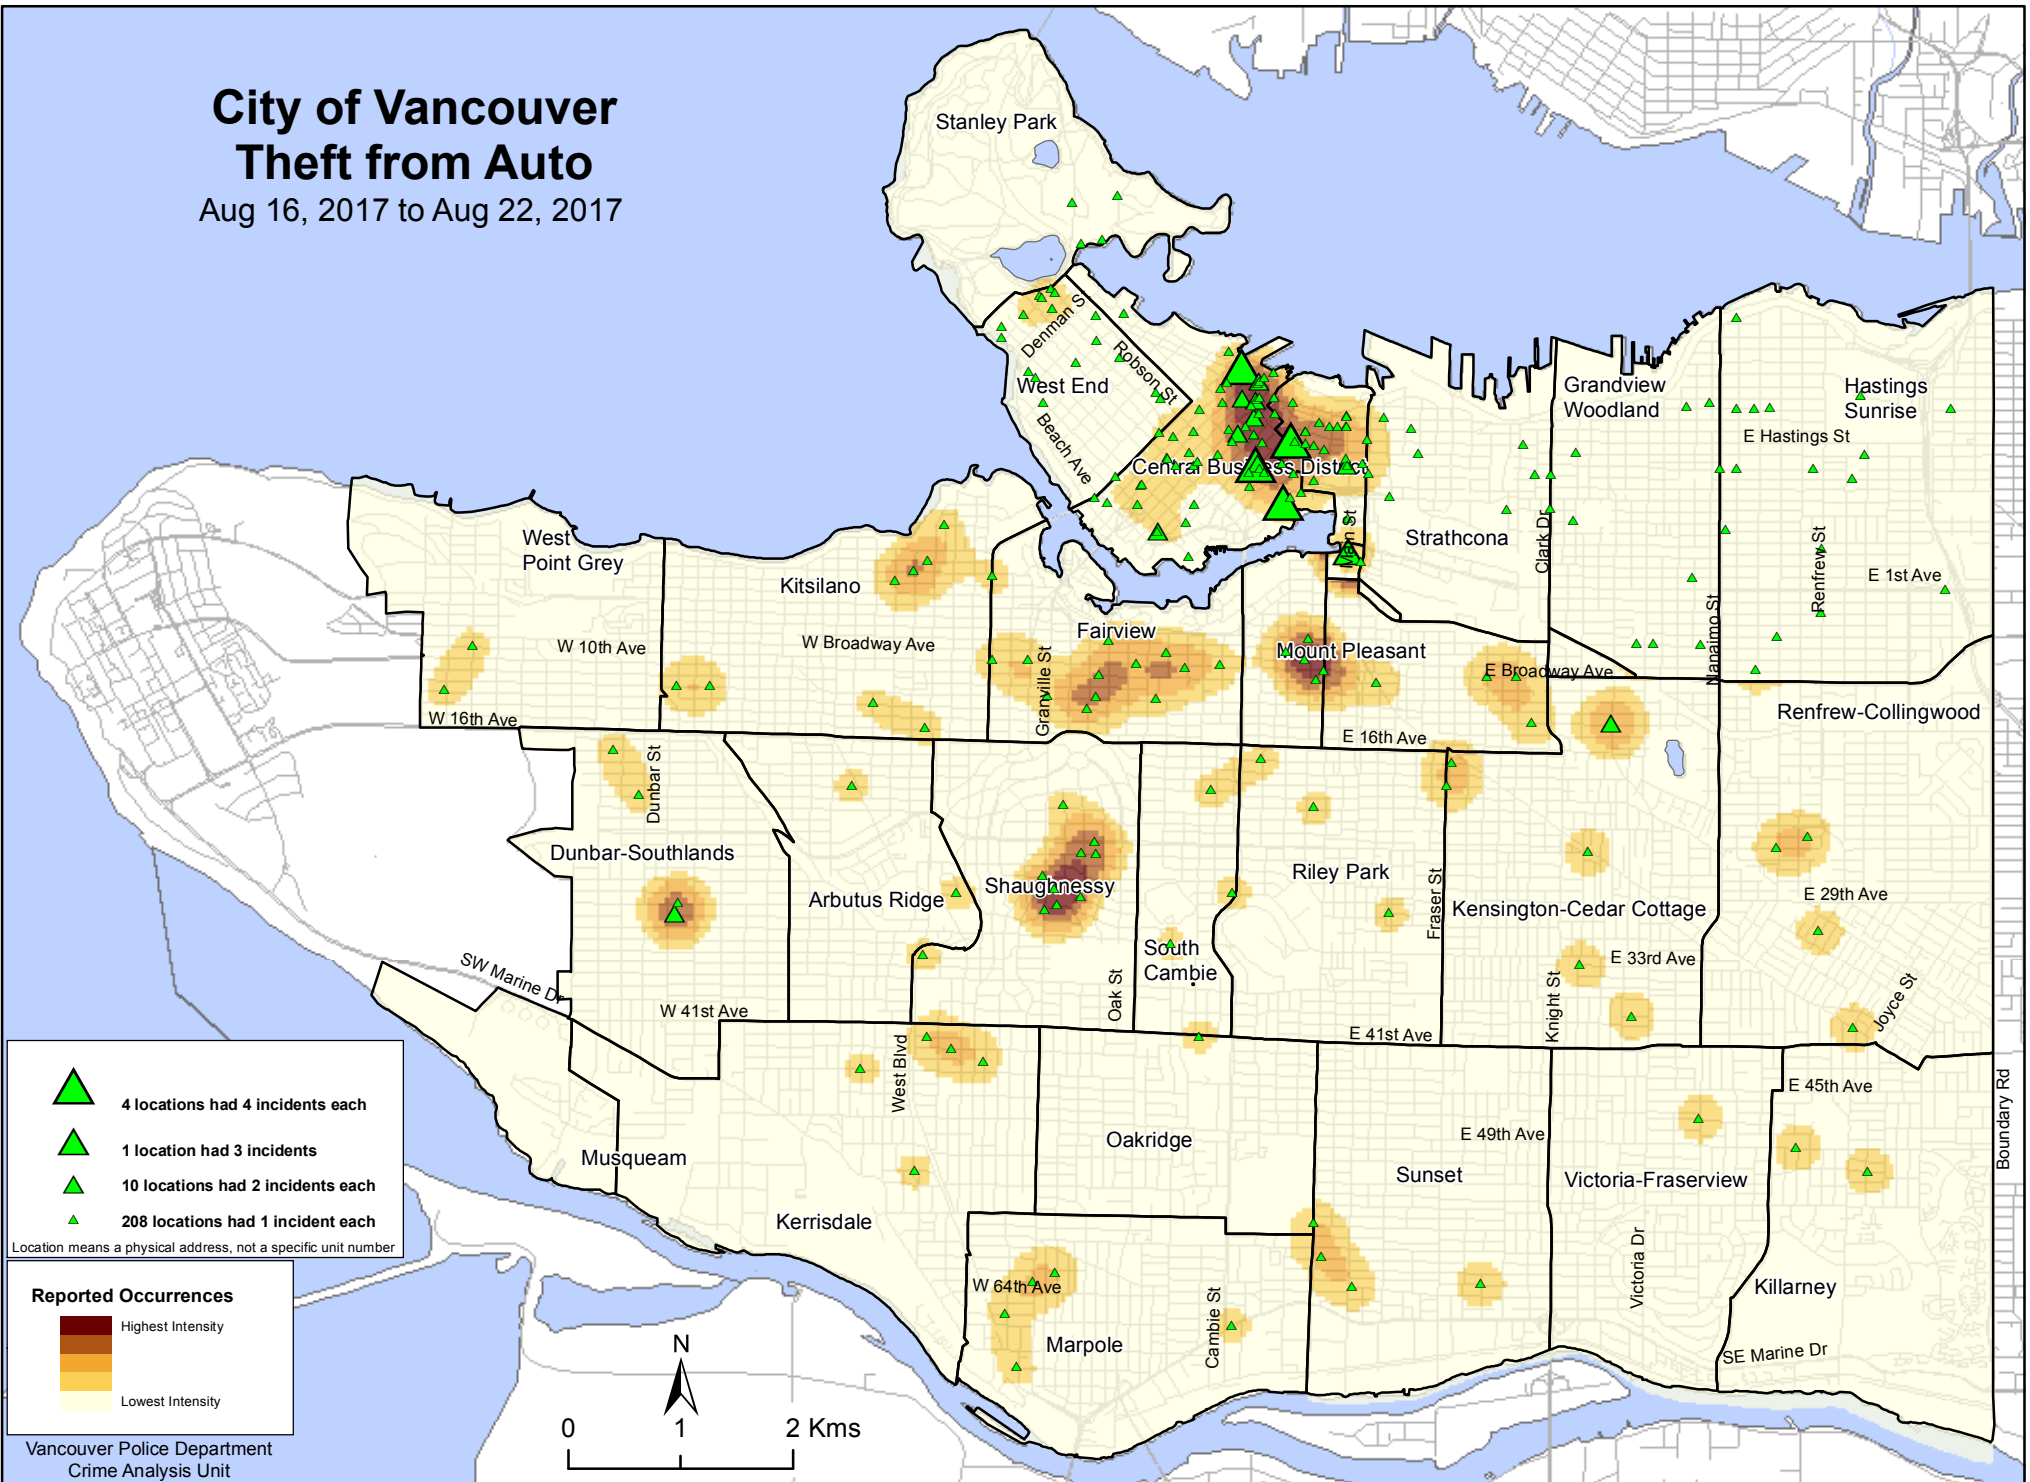

# City of Vancouver Theft from Auto

Aug 16, 2017 to Aug 22, 2017

▲ 4 locations had 4 incidents each  
▲ 1 location had 3 incidents  
▲ 10 locations had 2 incidents each  
▲ 208 locations had 1 incident each  
 Location means a physical address, not a specific unit number

**Reported Occurrences**

Highest Intensity  
 Lowest Intensity

Vancouver Police Department  
Crime Analysis Unit