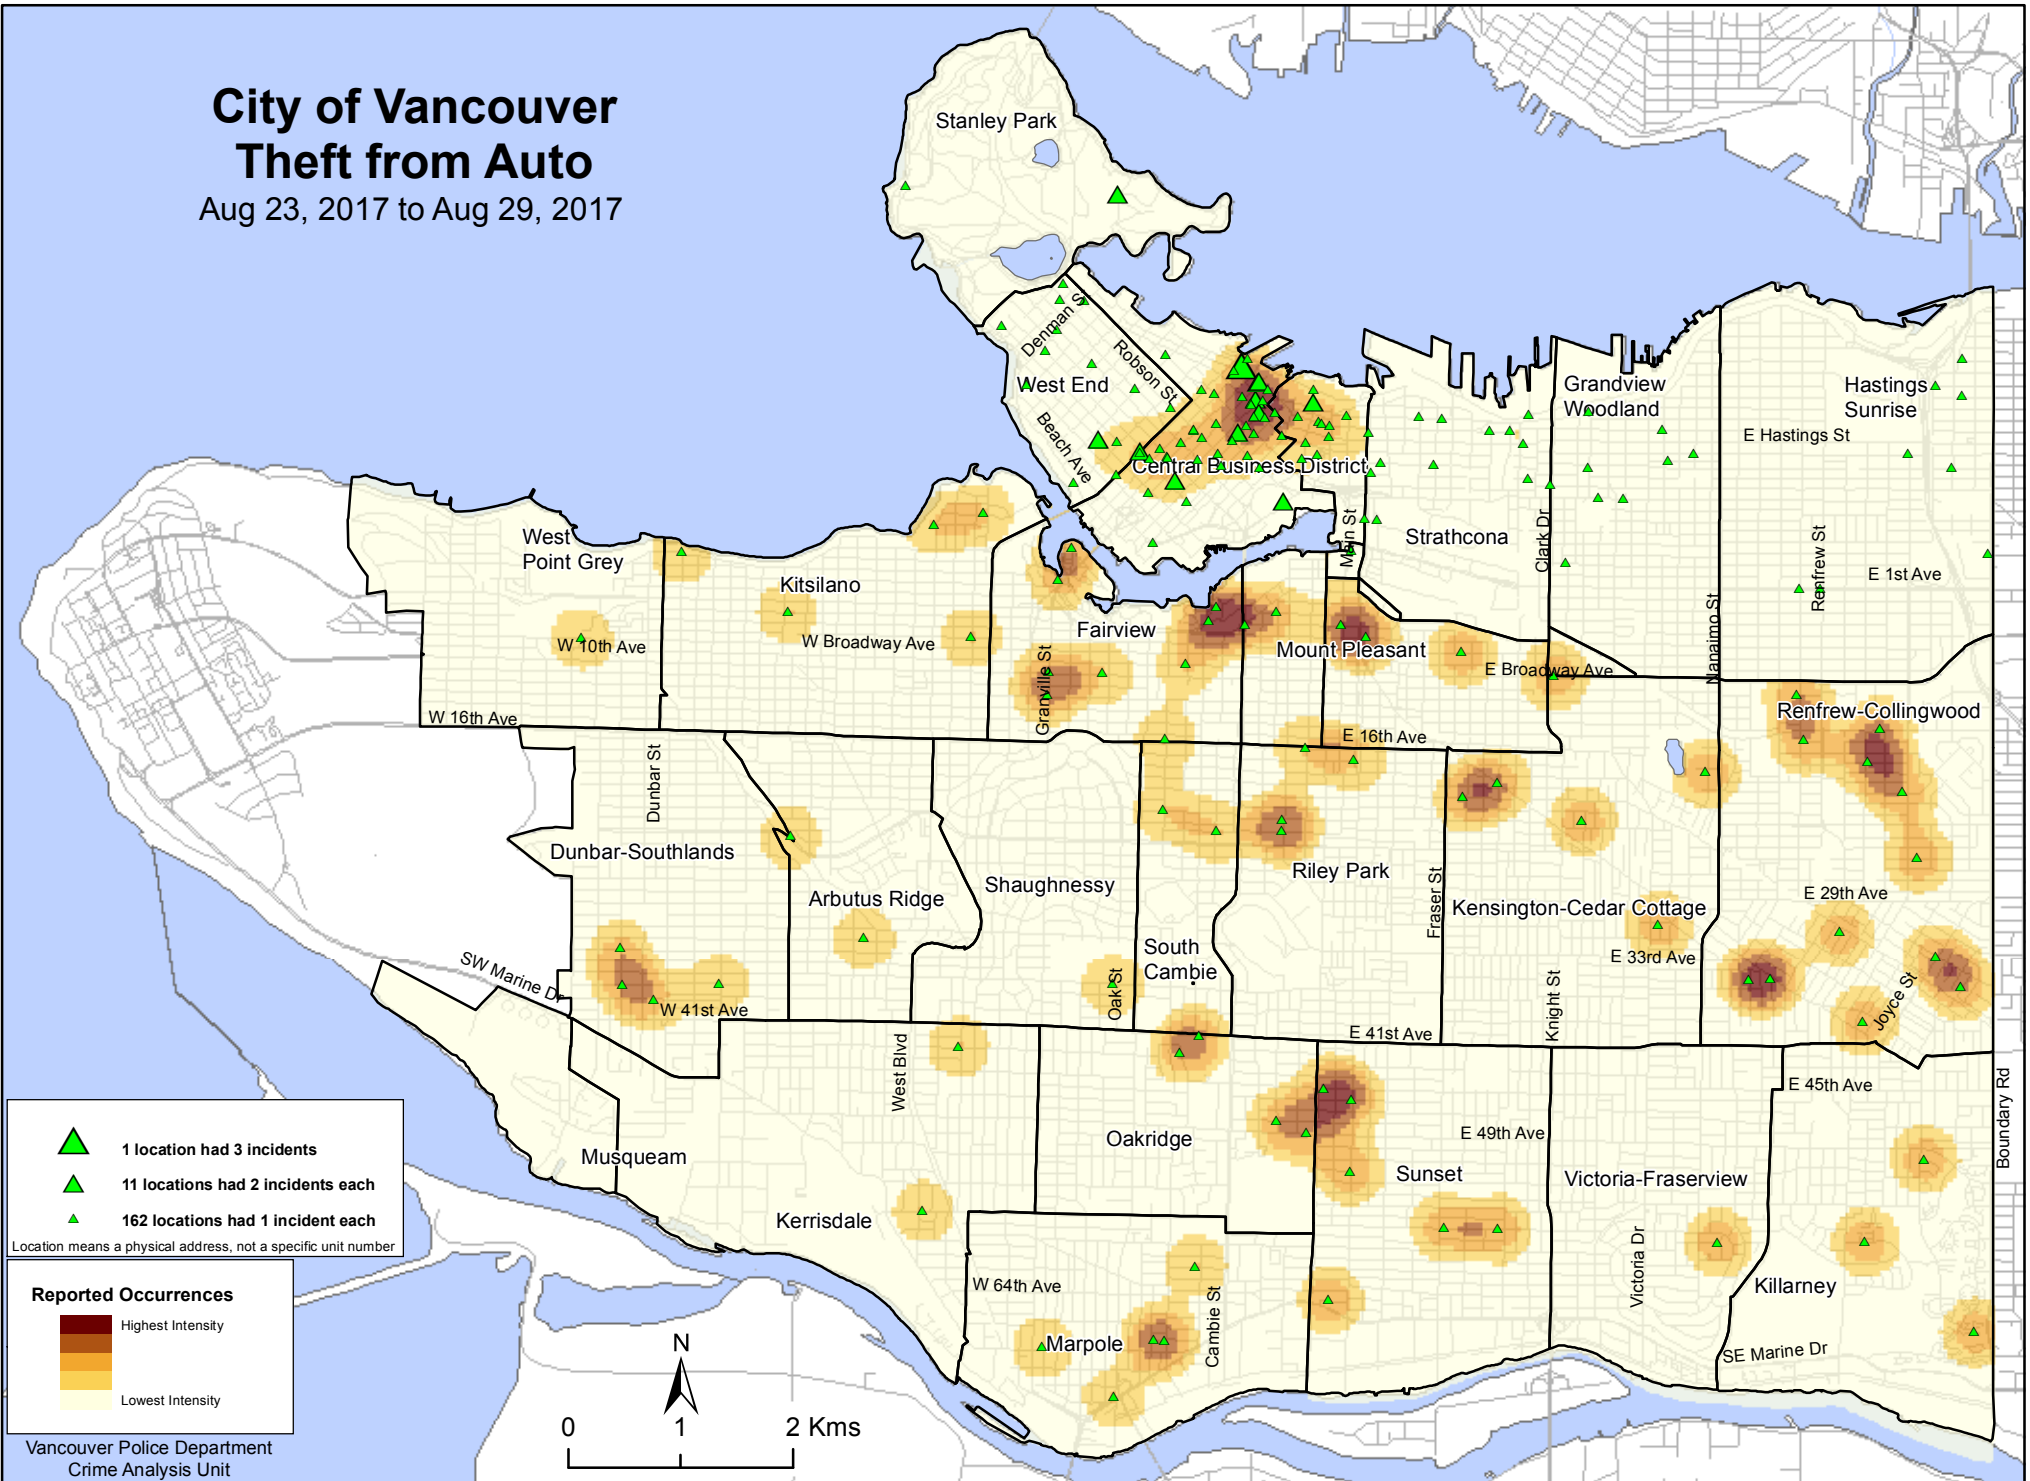

# City of Vancouver Theft from Auto

Aug 23, 2017 to Aug 29, 2017

▲ 1 location had 3 incidents  
▲ 11 locations had 2 incidents each  
▲ 162 locations had 1 incident each  
 Location means a physical address, not a specific unit number

**Reported Occurrences**

Highest Intensity  
 Lowest Intensity

Vancouver Police Department  
Crime Analysis Unit