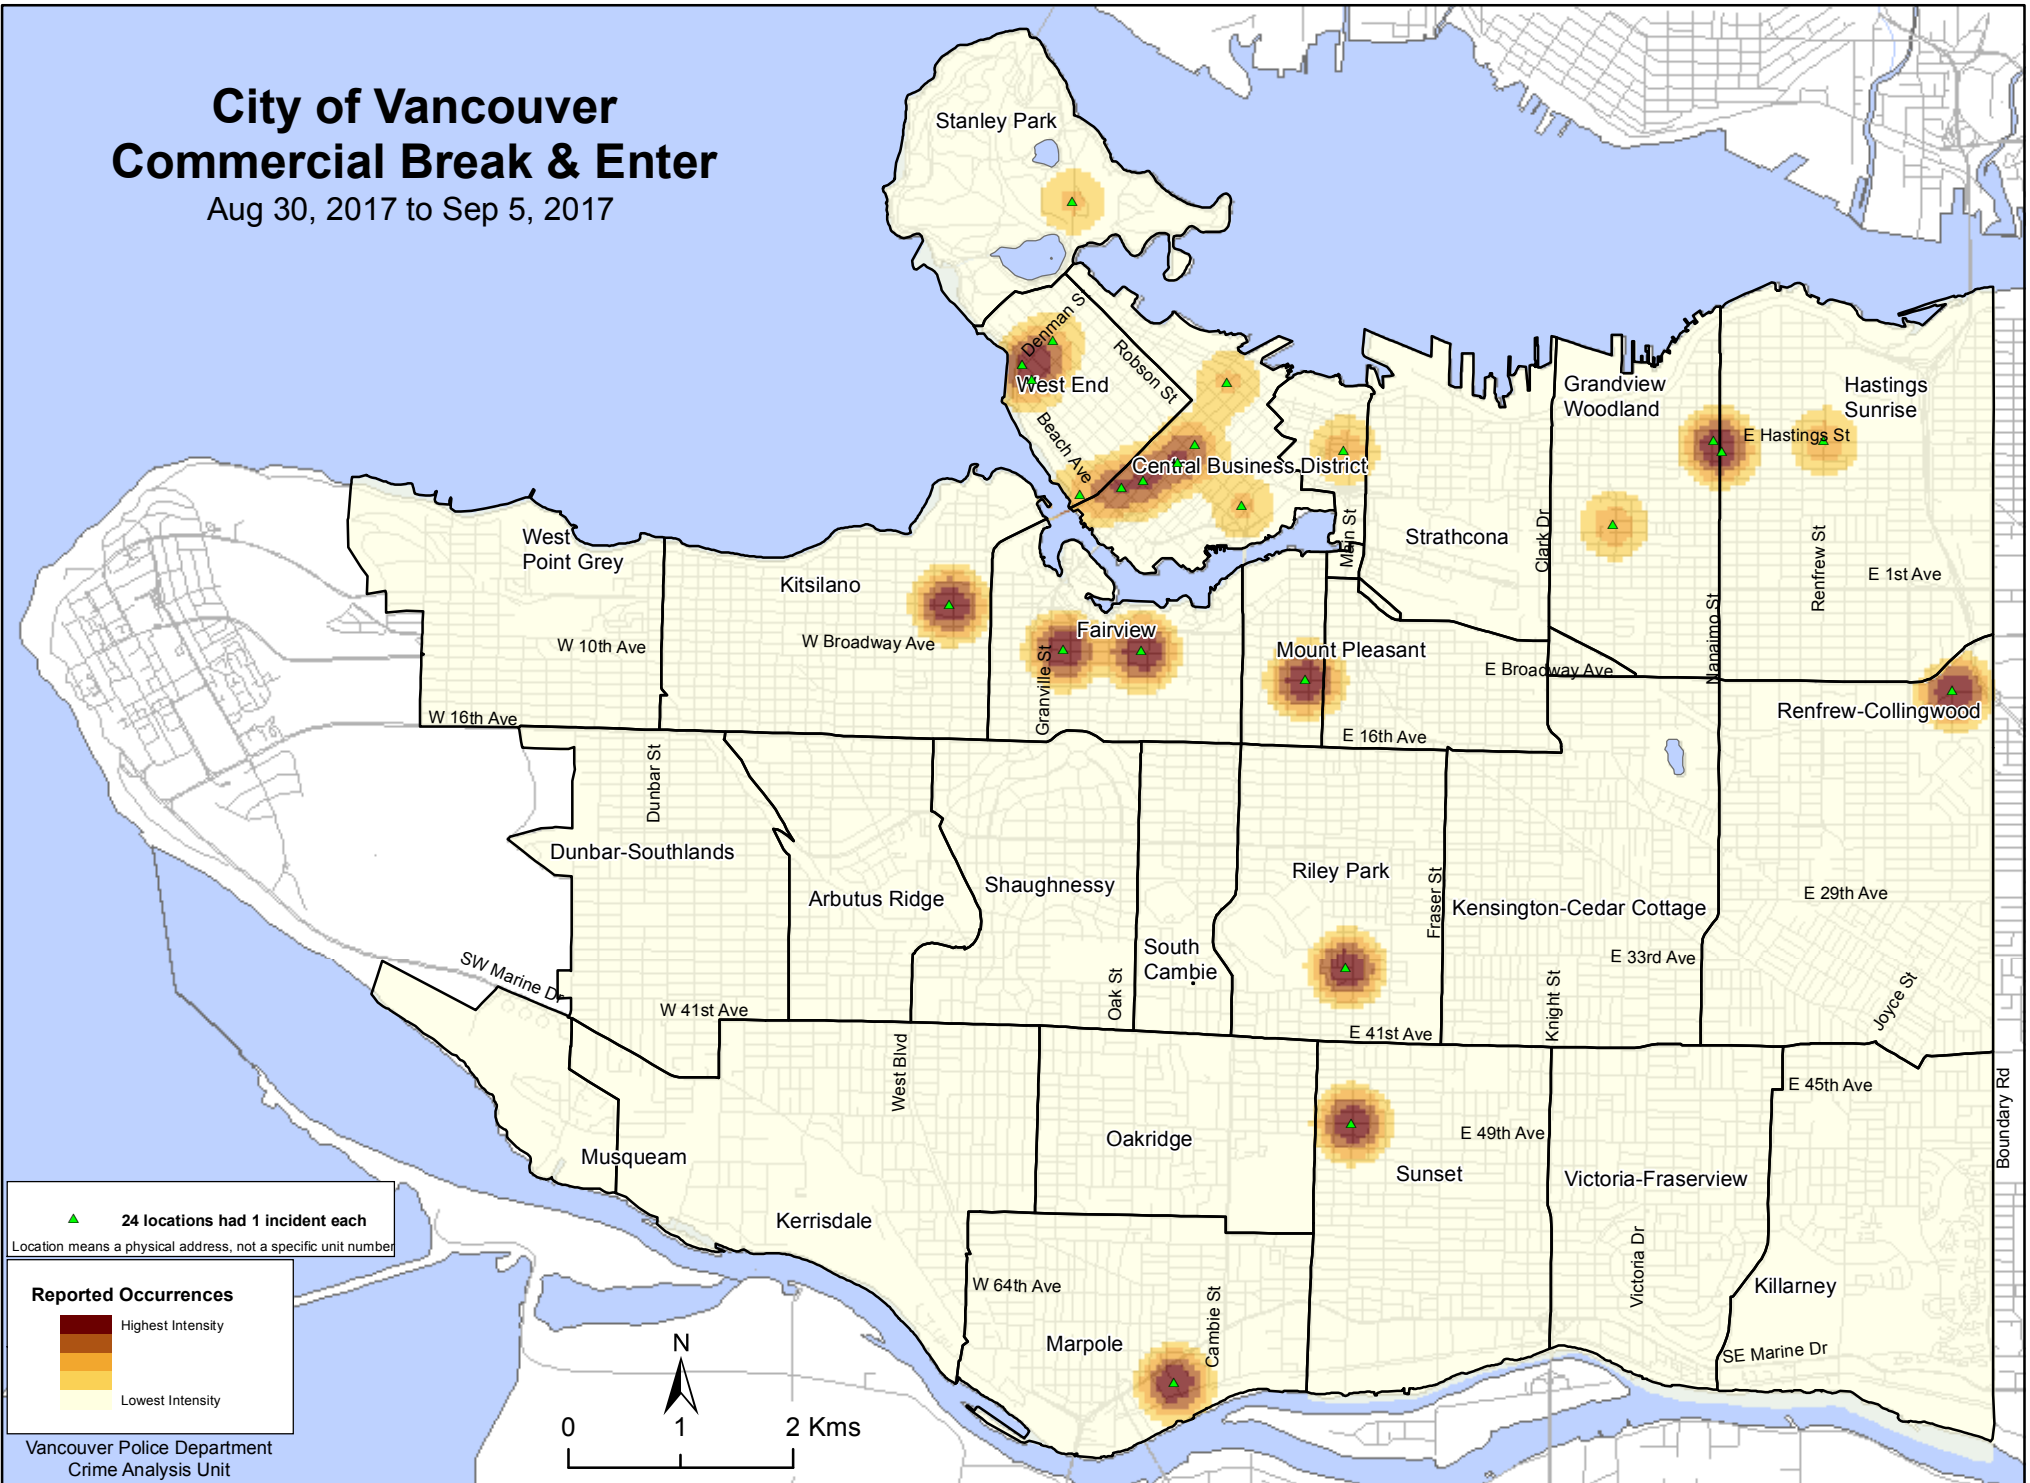

City of Vancouver Commercial Break & Enter

Aug 30, 2017 to Sep 5, 2017

Stanley Park

Derman St

West End

Beach Ave

Central Business District

Granville St