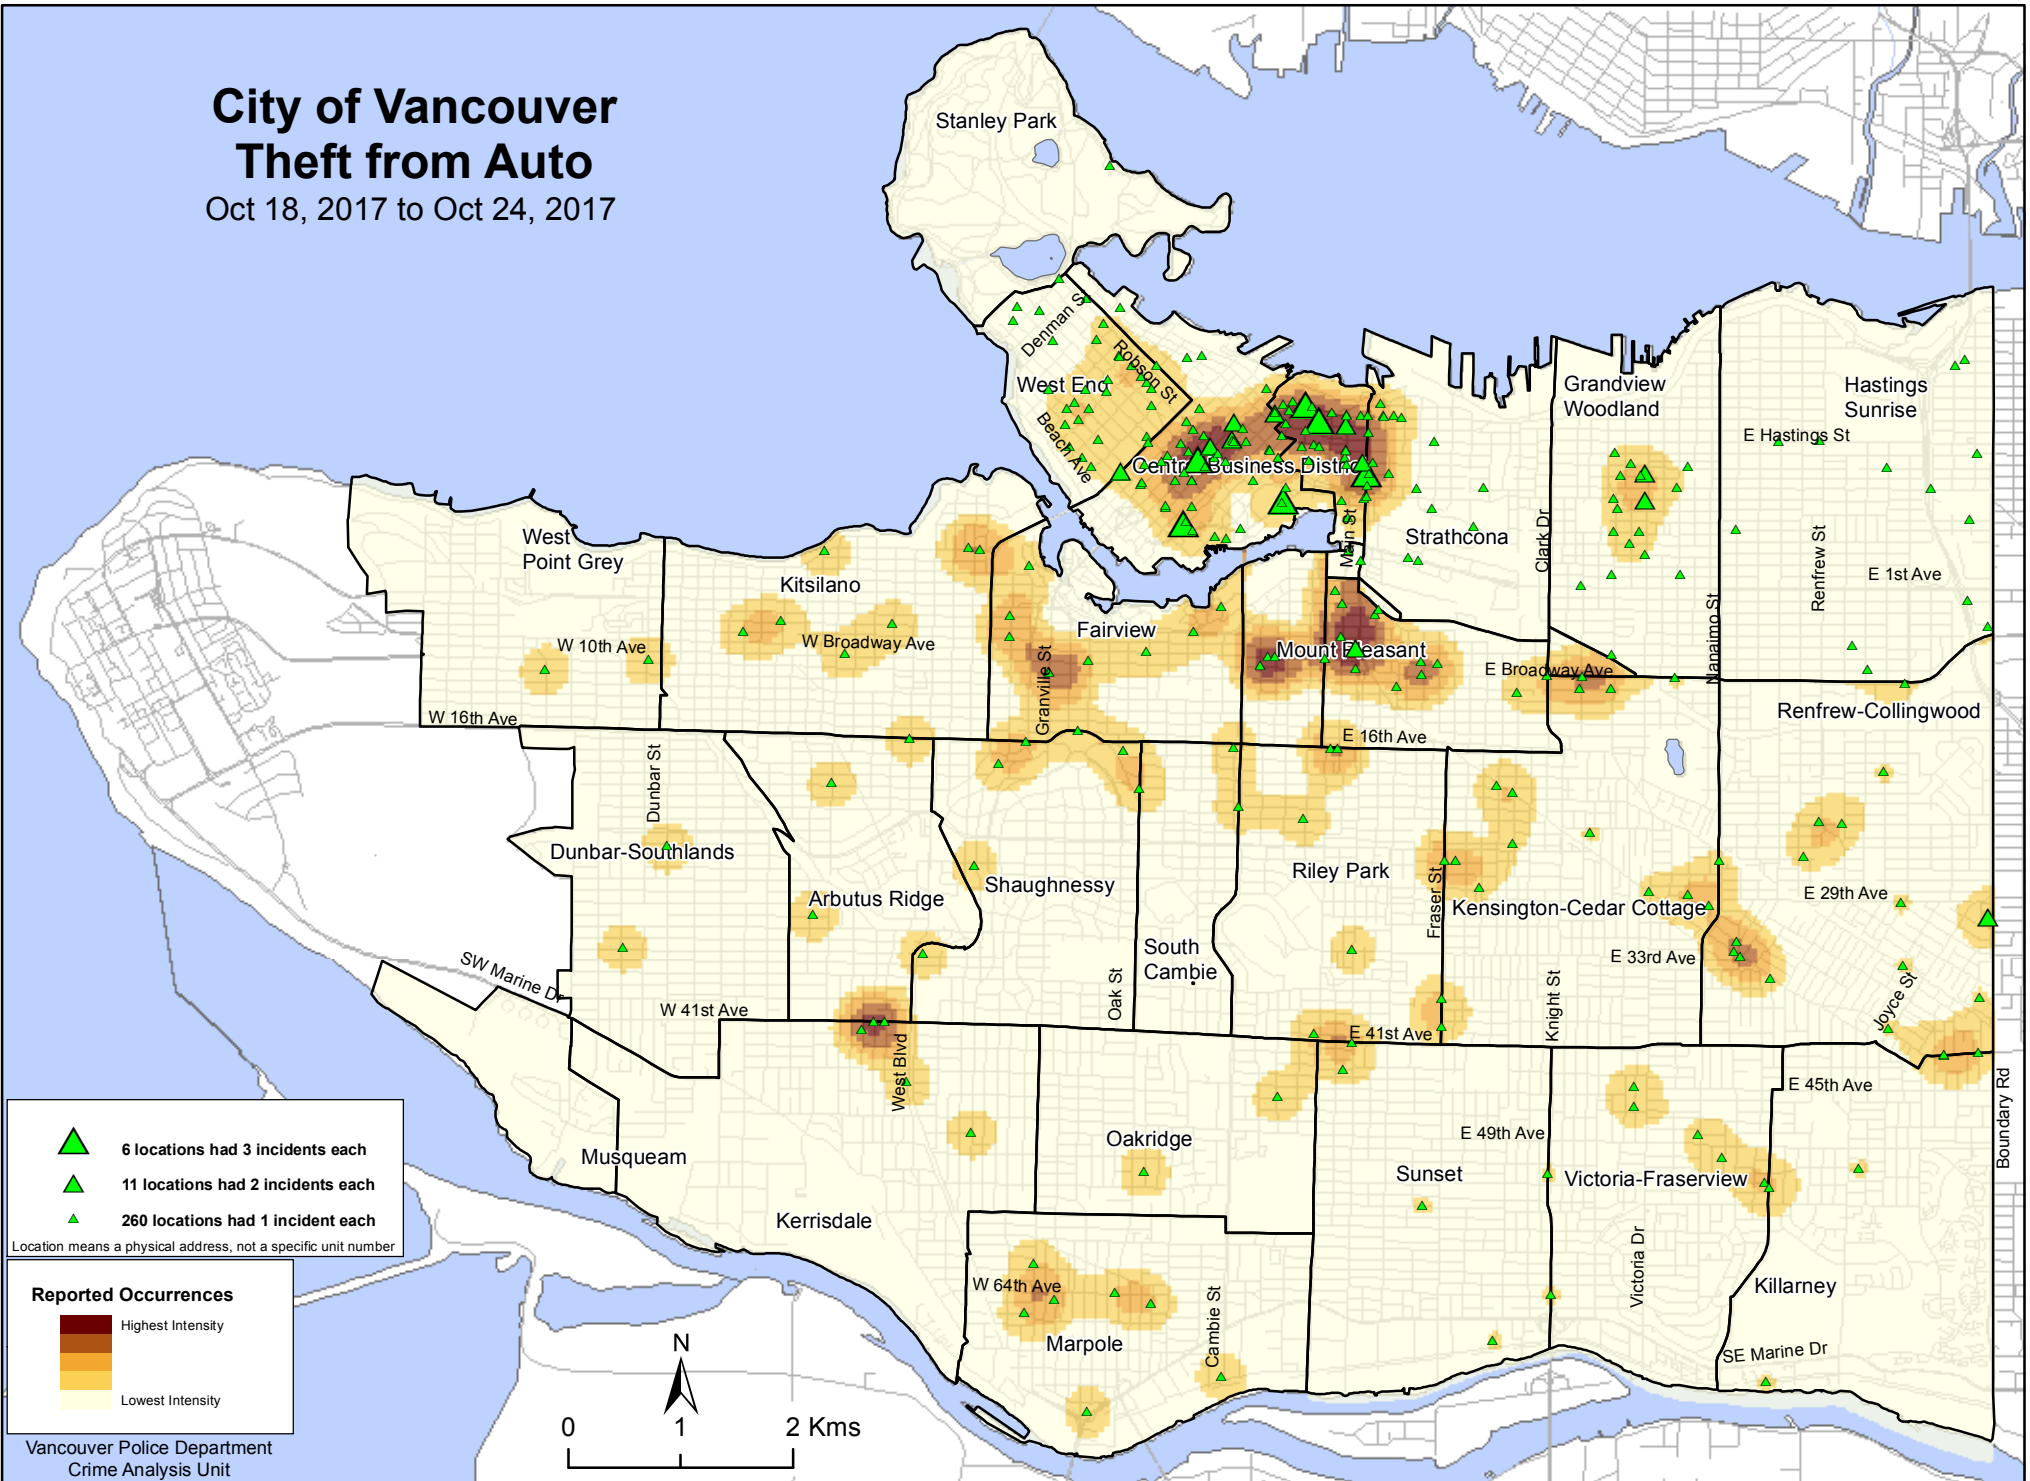

# City of Vancouver Theft from Auto

Oct 18, 2017 to Oct 24, 2017

▲ 6 locations had 3 incidents each  
▲ 11 locations had 2 incidents each  
▲ 260 locations had 1 incident each  
 Location means a physical address, not a specific unit number

**Reported Occurrences**

Highest Intensity  
 Lowest Intensity

Vancouver Police Department  
Crime Analysis Unit