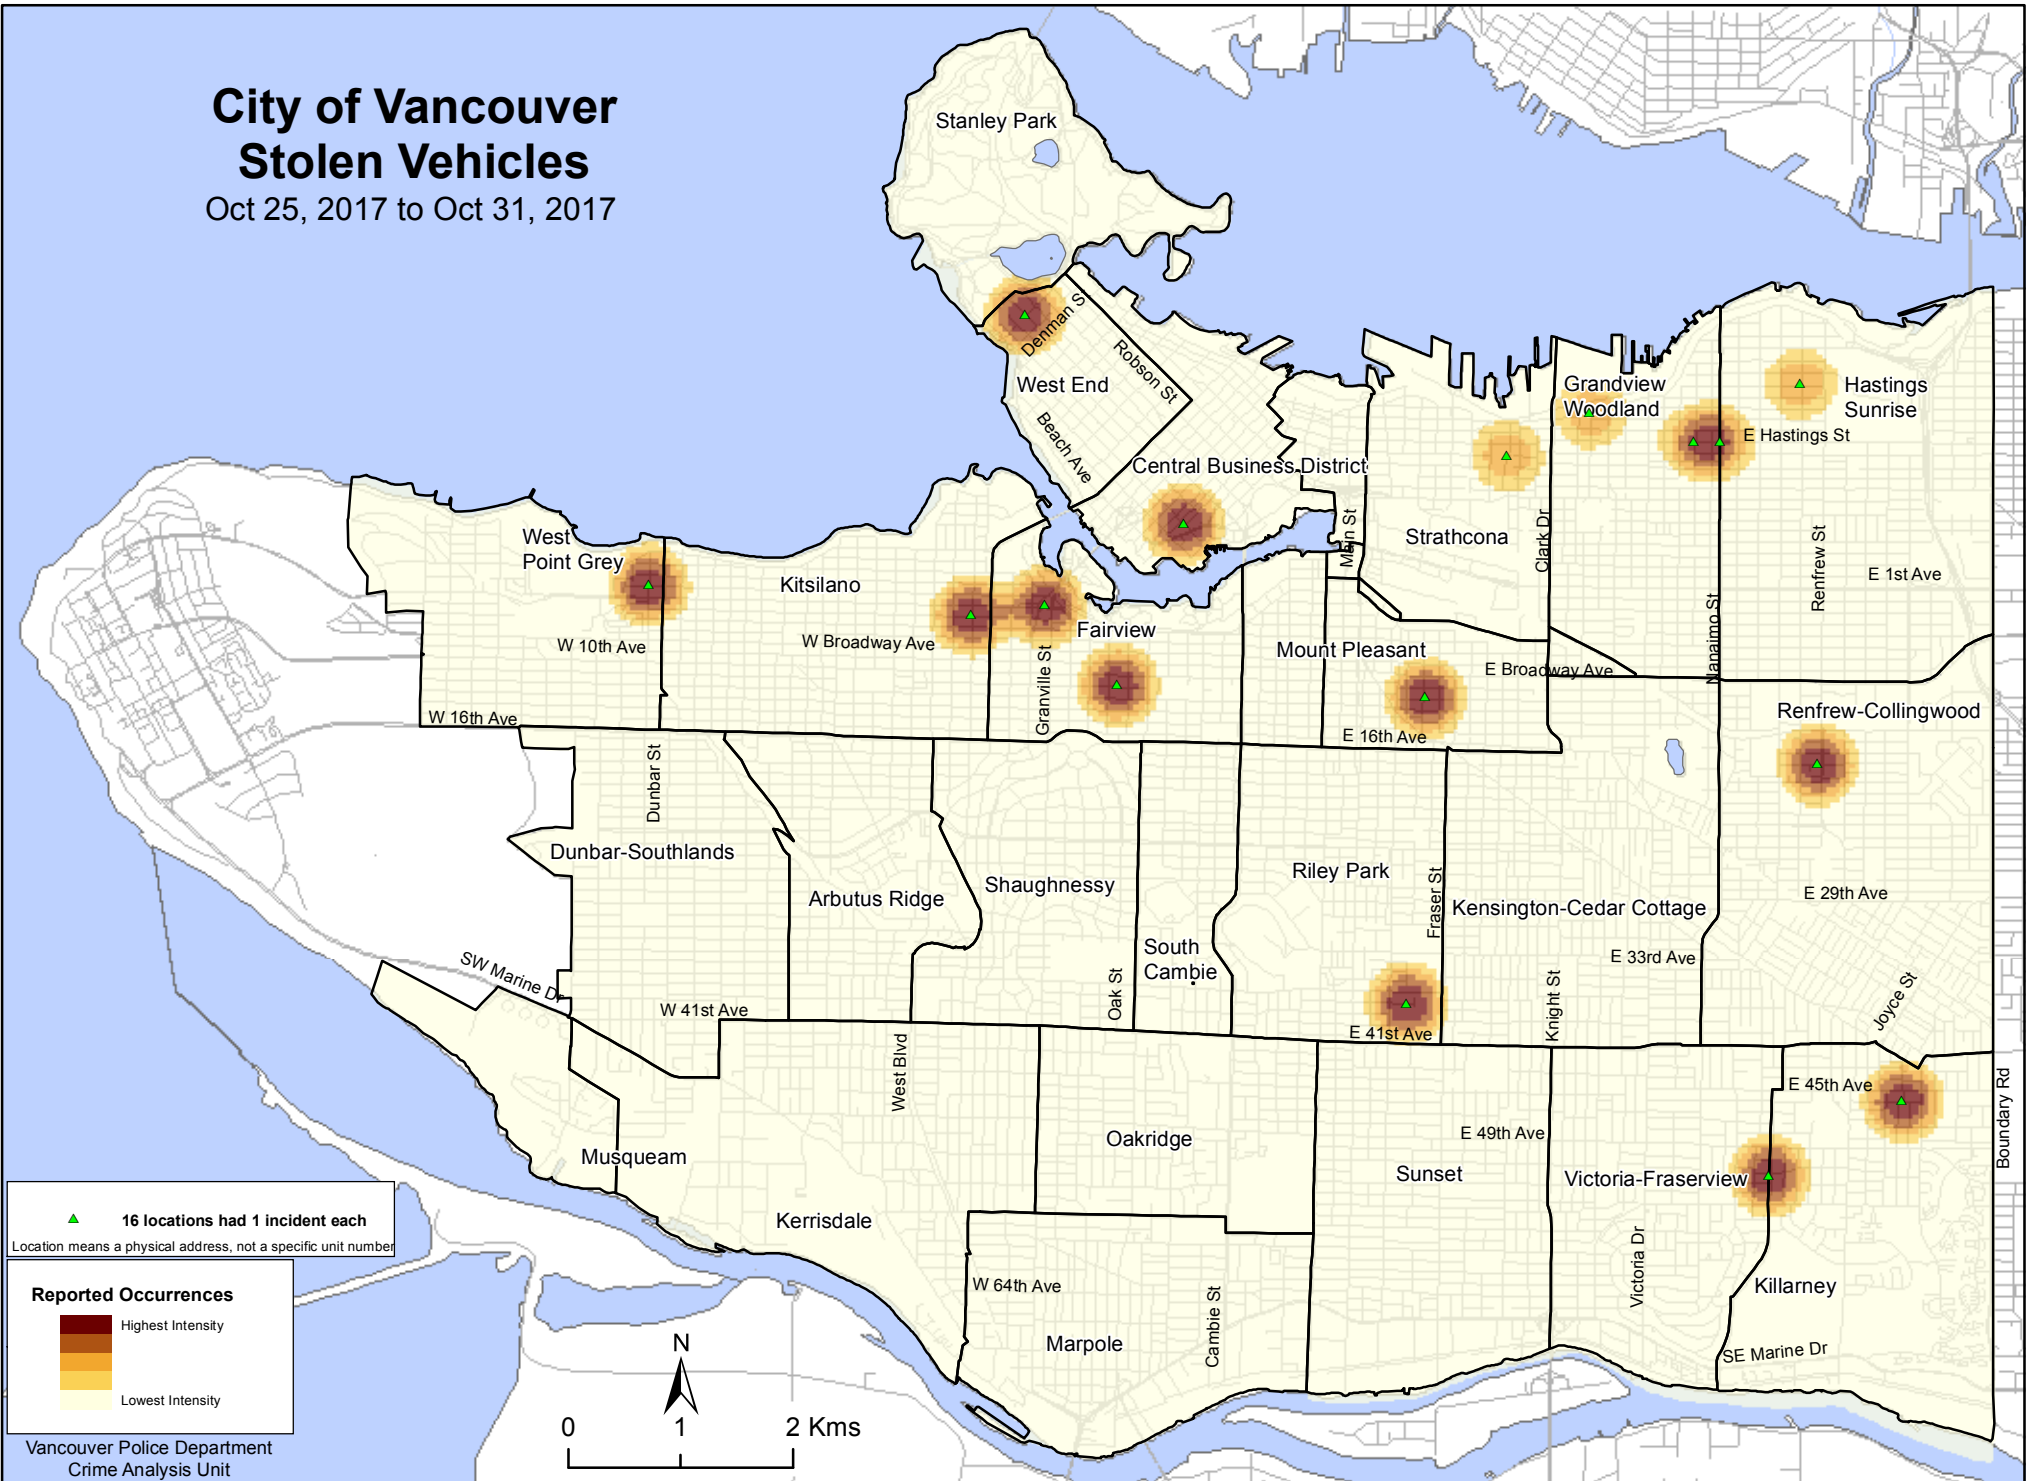

City of Vancouver Stolen Vehicles

Oct 25, 2017 to Oct 31, 2017

▲ 16 locations had 1 incident each
Location means a physical address, not a specific unit number

Reported Occurrences

	Highest Intensity
	Lowest Intensity

Vancouver Police Department
Crime Analysis Unit