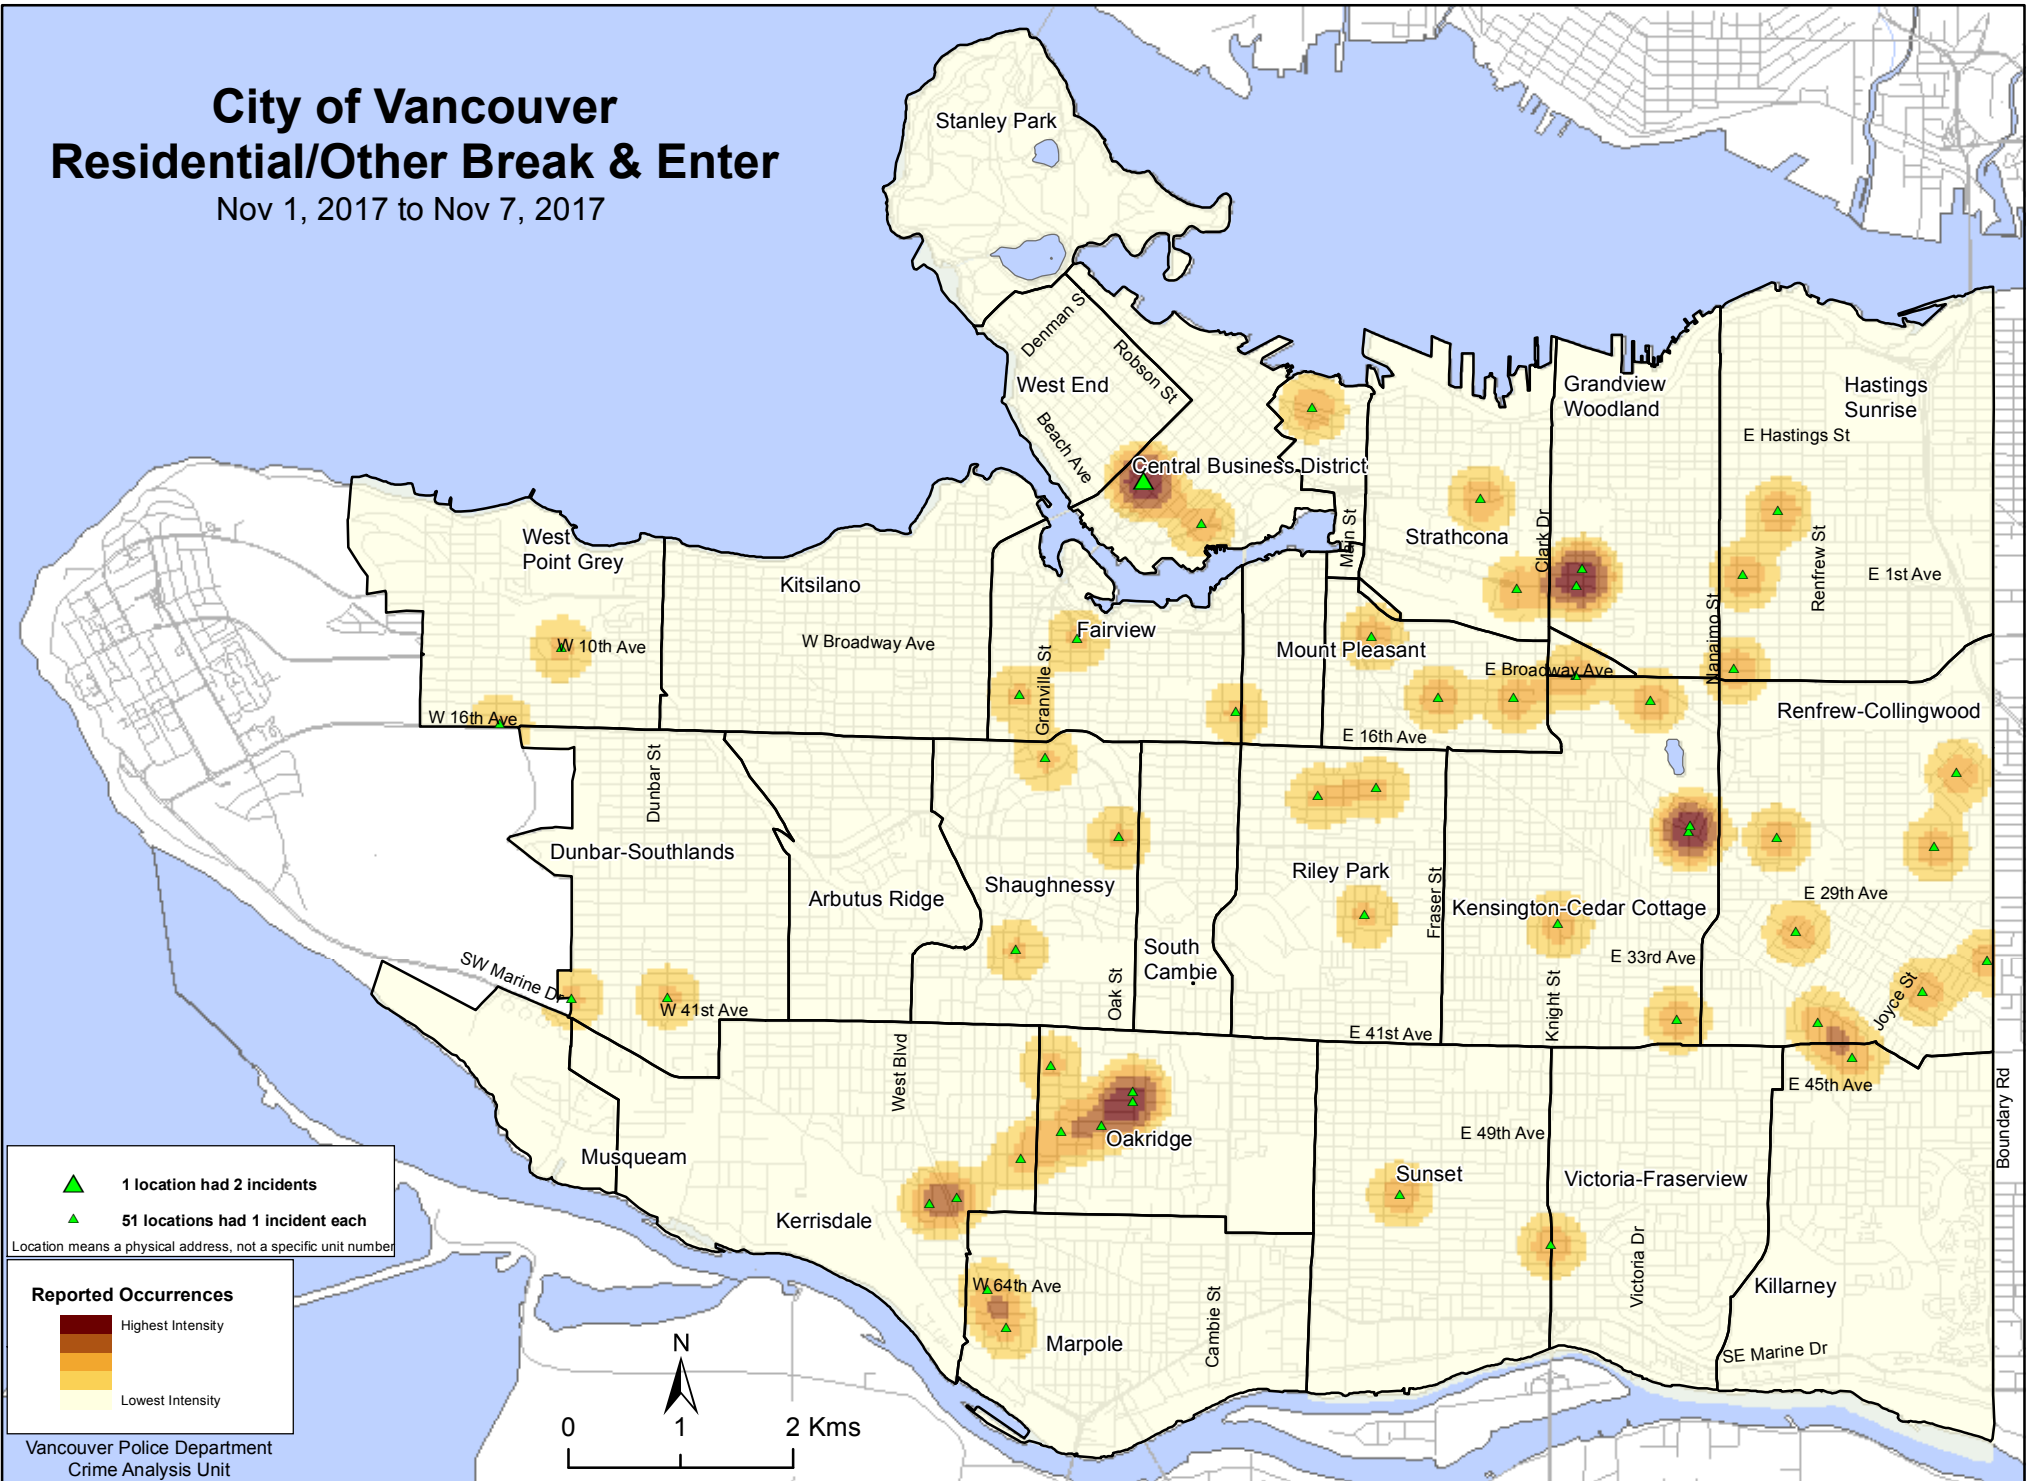

City of Vancouver Residential/Other Break & Enter

Nov 1, 2017 to Nov 7, 2017

▲ 1 location had 2 incidents
▲ 51 locations had 1 incident each
Location means a physical address, not a specific unit number

Reported Occurrences
■ Highest Intensity
■ Lowest Intensity

Vancouver Police Department
Crime Analysis Unit