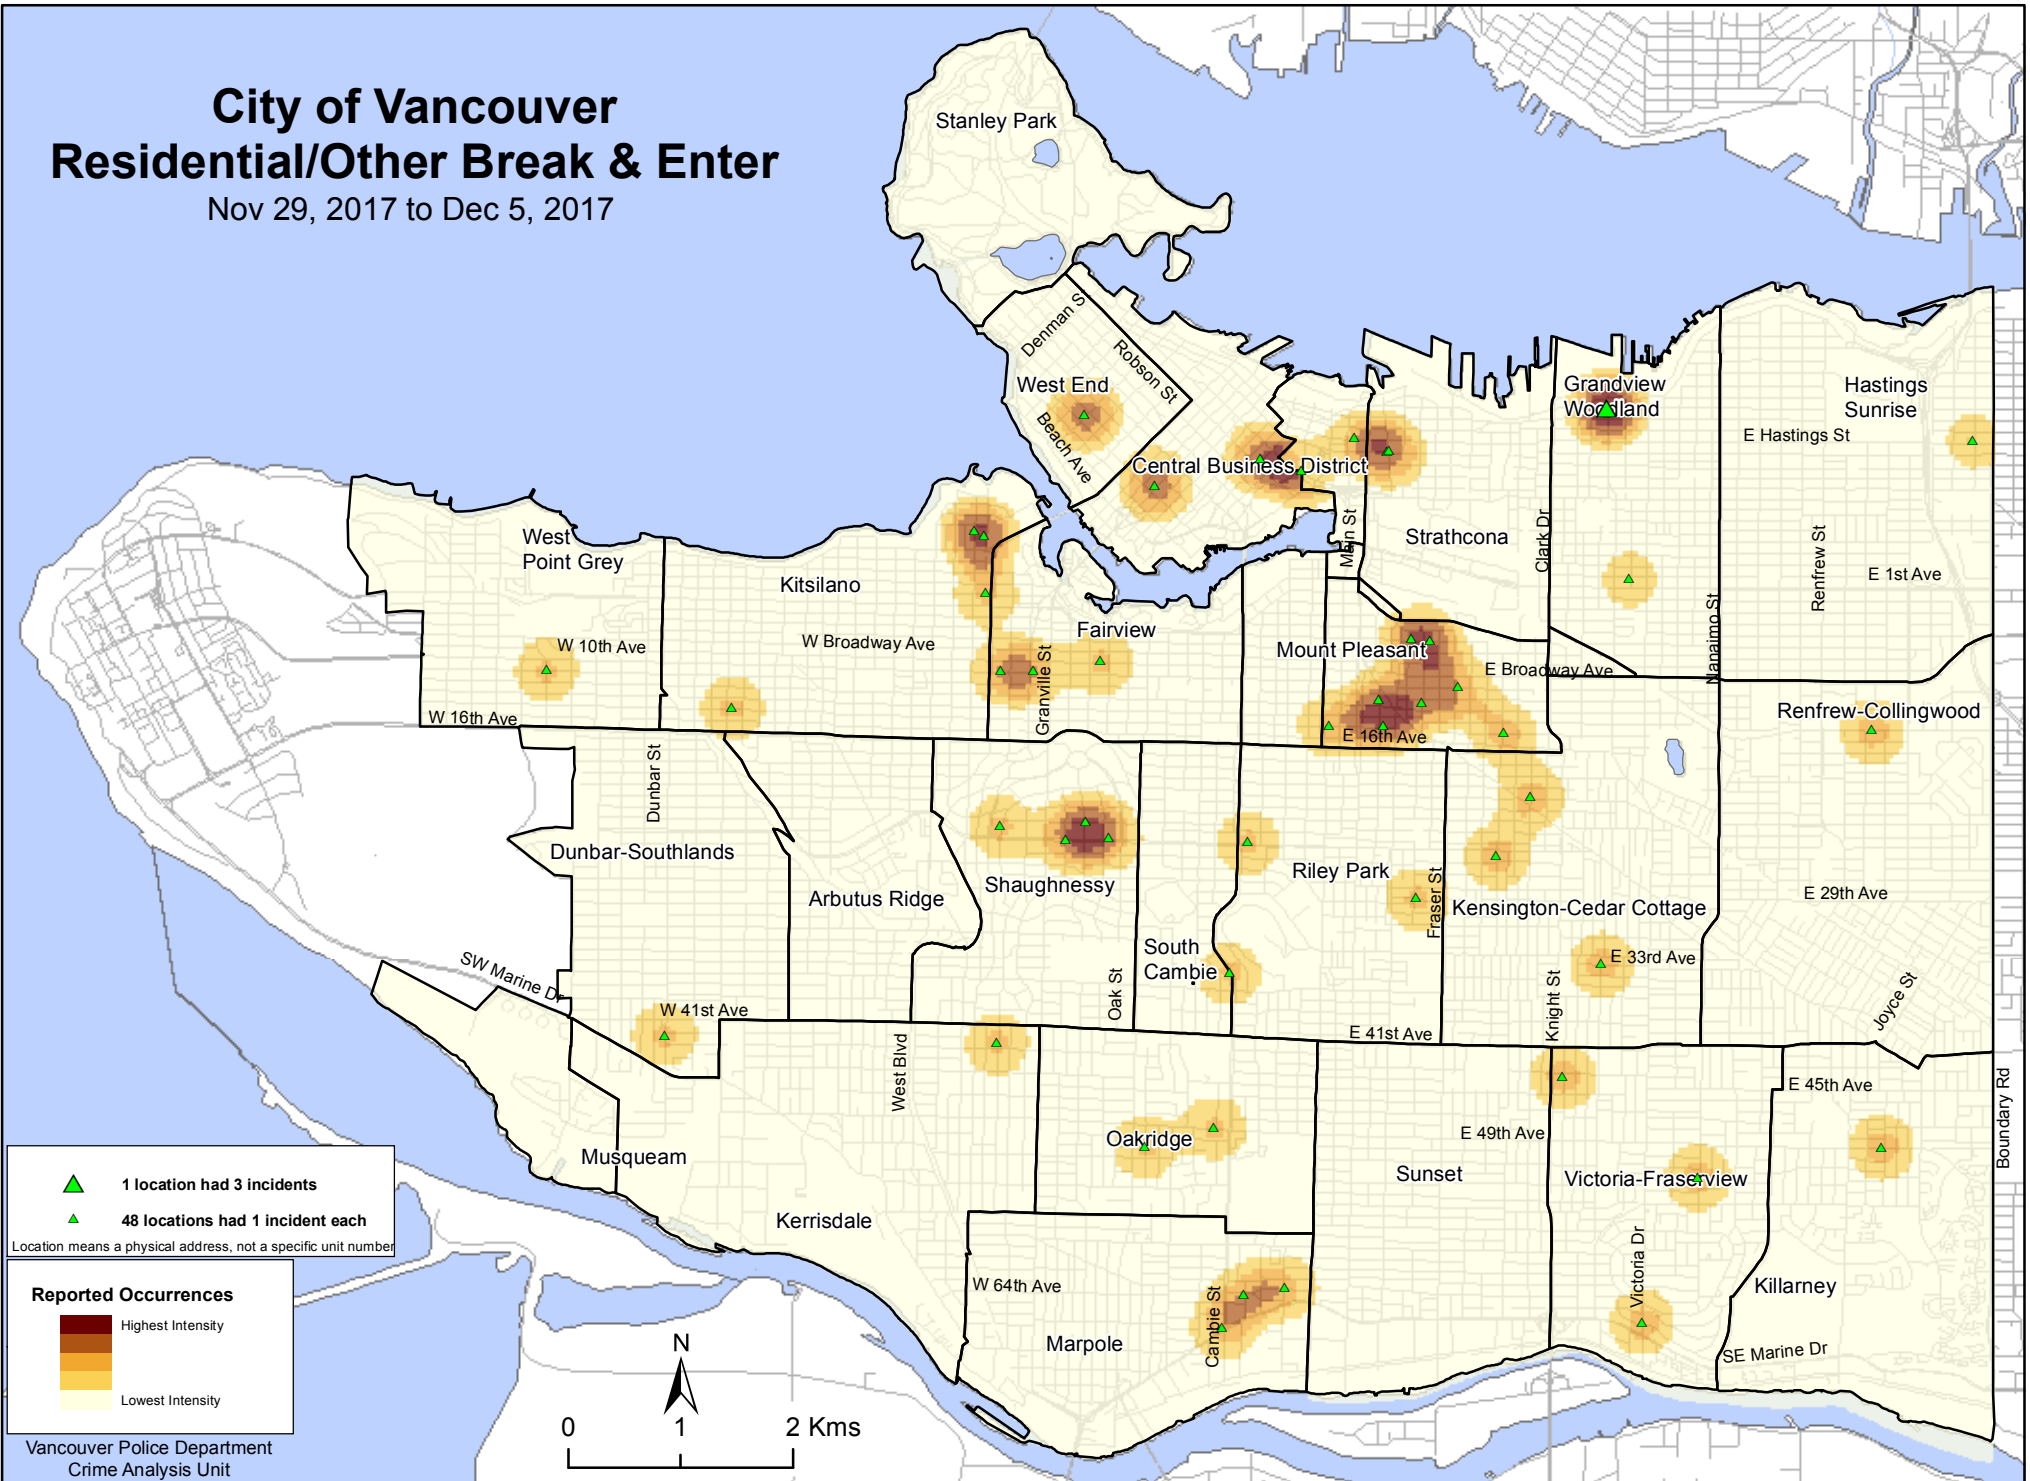

City of Vancouver Residential/Other Break & Enter

Nov 29, 2017 to Dec 5, 2017

▲ 1 location had 3 incidents
▲ 48 locations had 1 incident each
Location means a physical address, not a specific unit number

Reported Occurrences
Highest Intensity
Lowest Intensity

Vancouver Police Department
Crime Analysis Unit