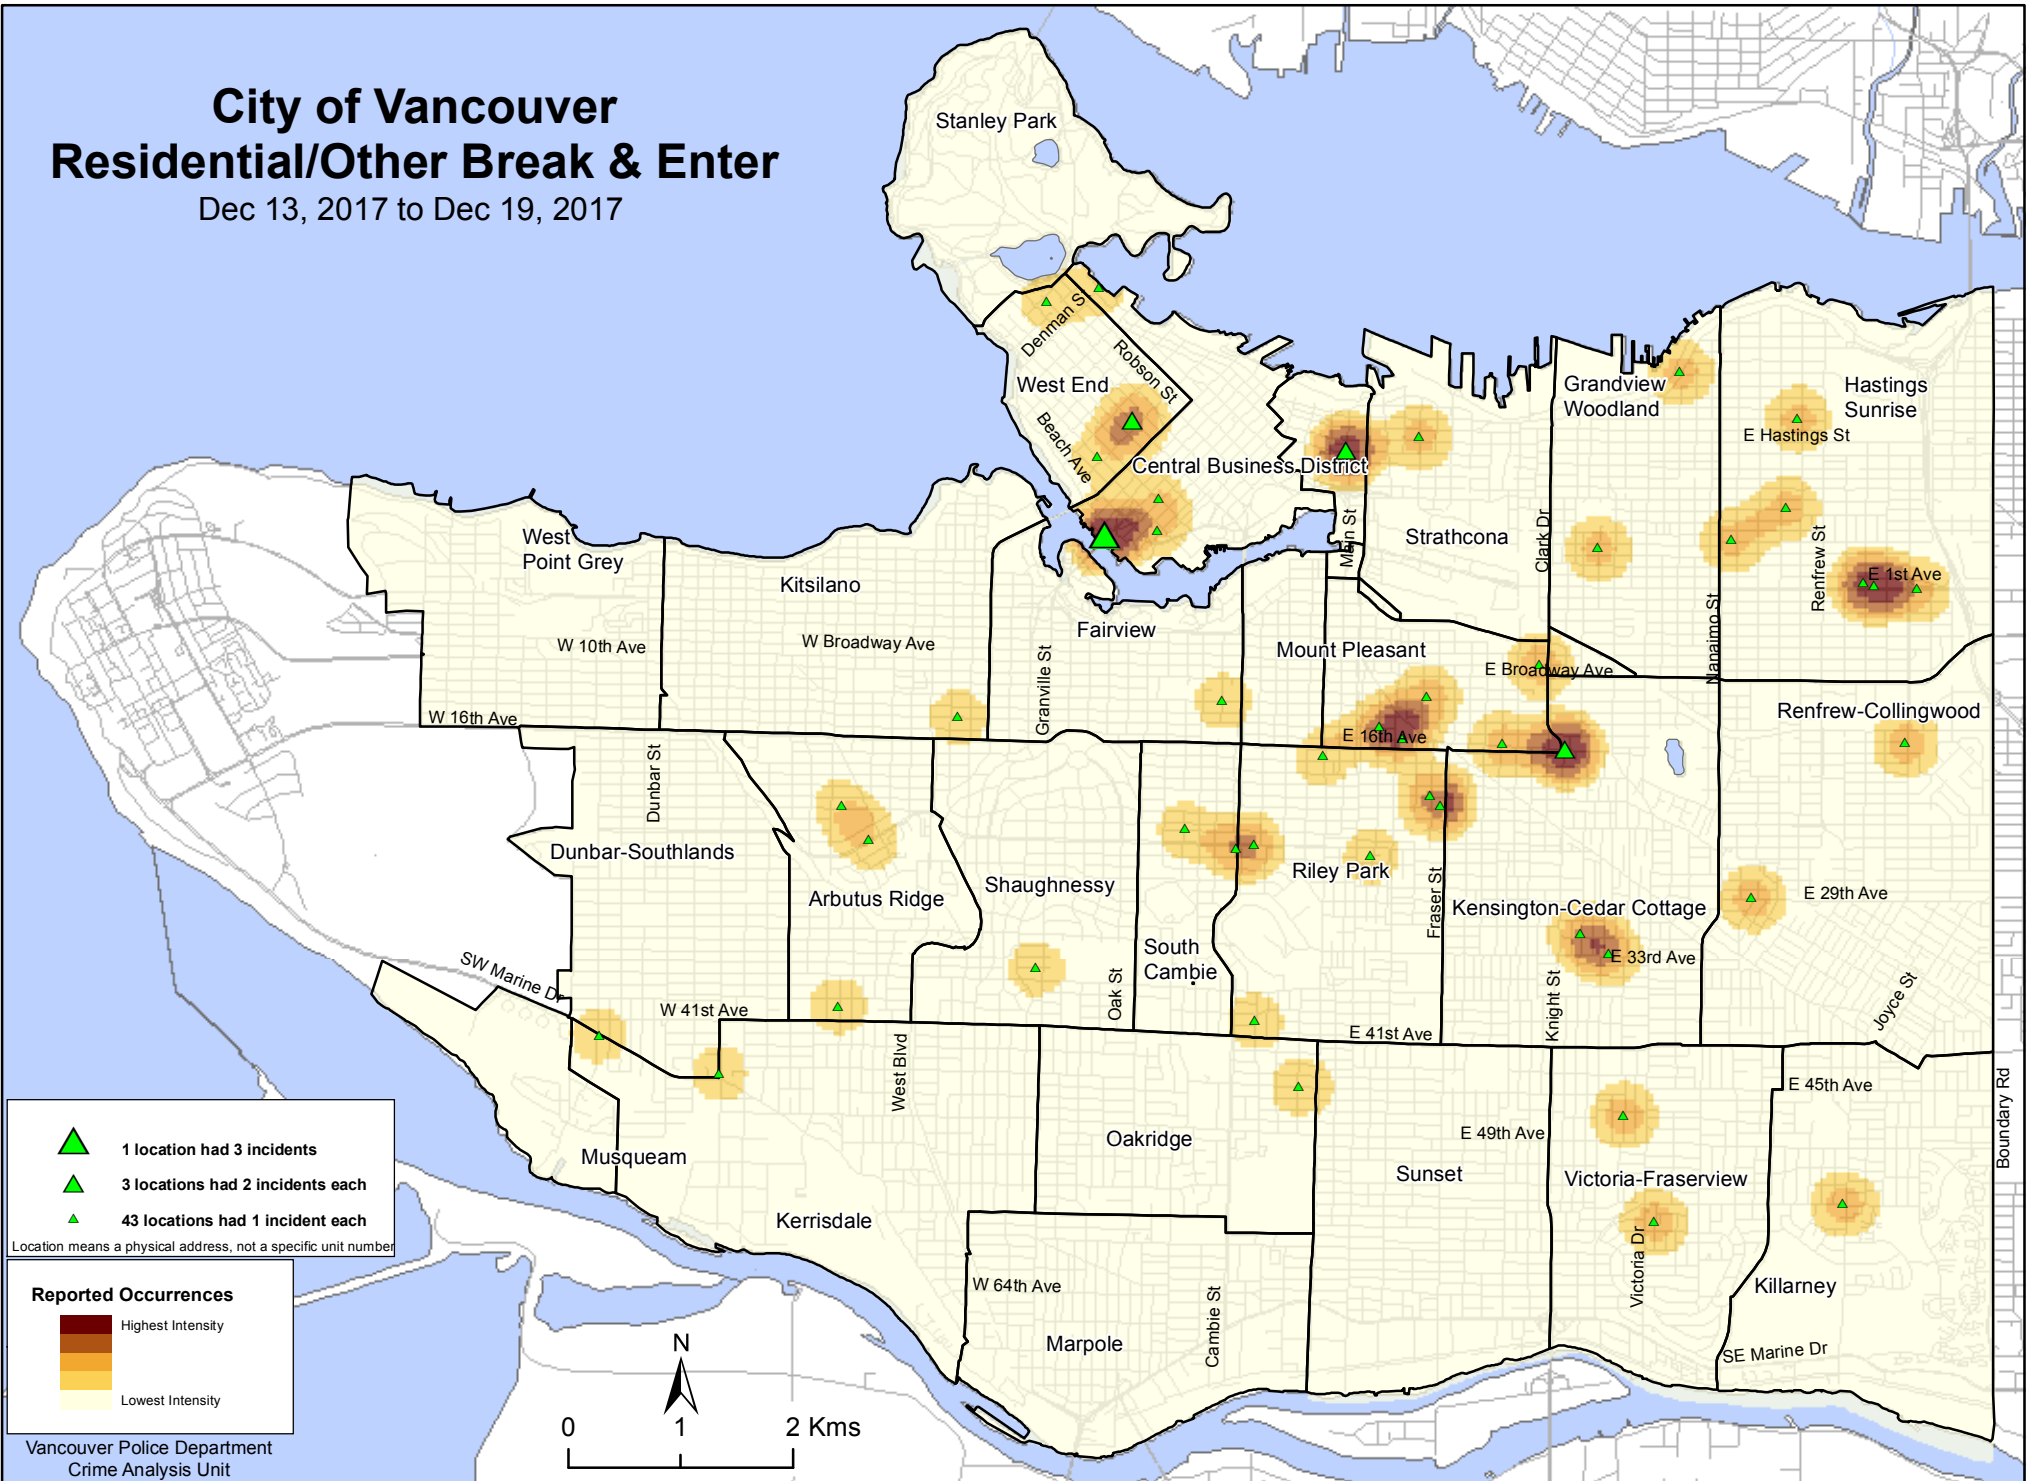

City of Vancouver Residential/Other Break & Enter

Dec 13, 2017 to Dec 19, 2017

1 location had 3 incidents
 3 locations had 2 incidents each
 43 locations had 1 incident each
 Location means a physical address, not a specific unit number

Reported Occurrences
 Highest Intensity
 Lowest Intensity

Vancouver Police Department
Crime Analysis Unit