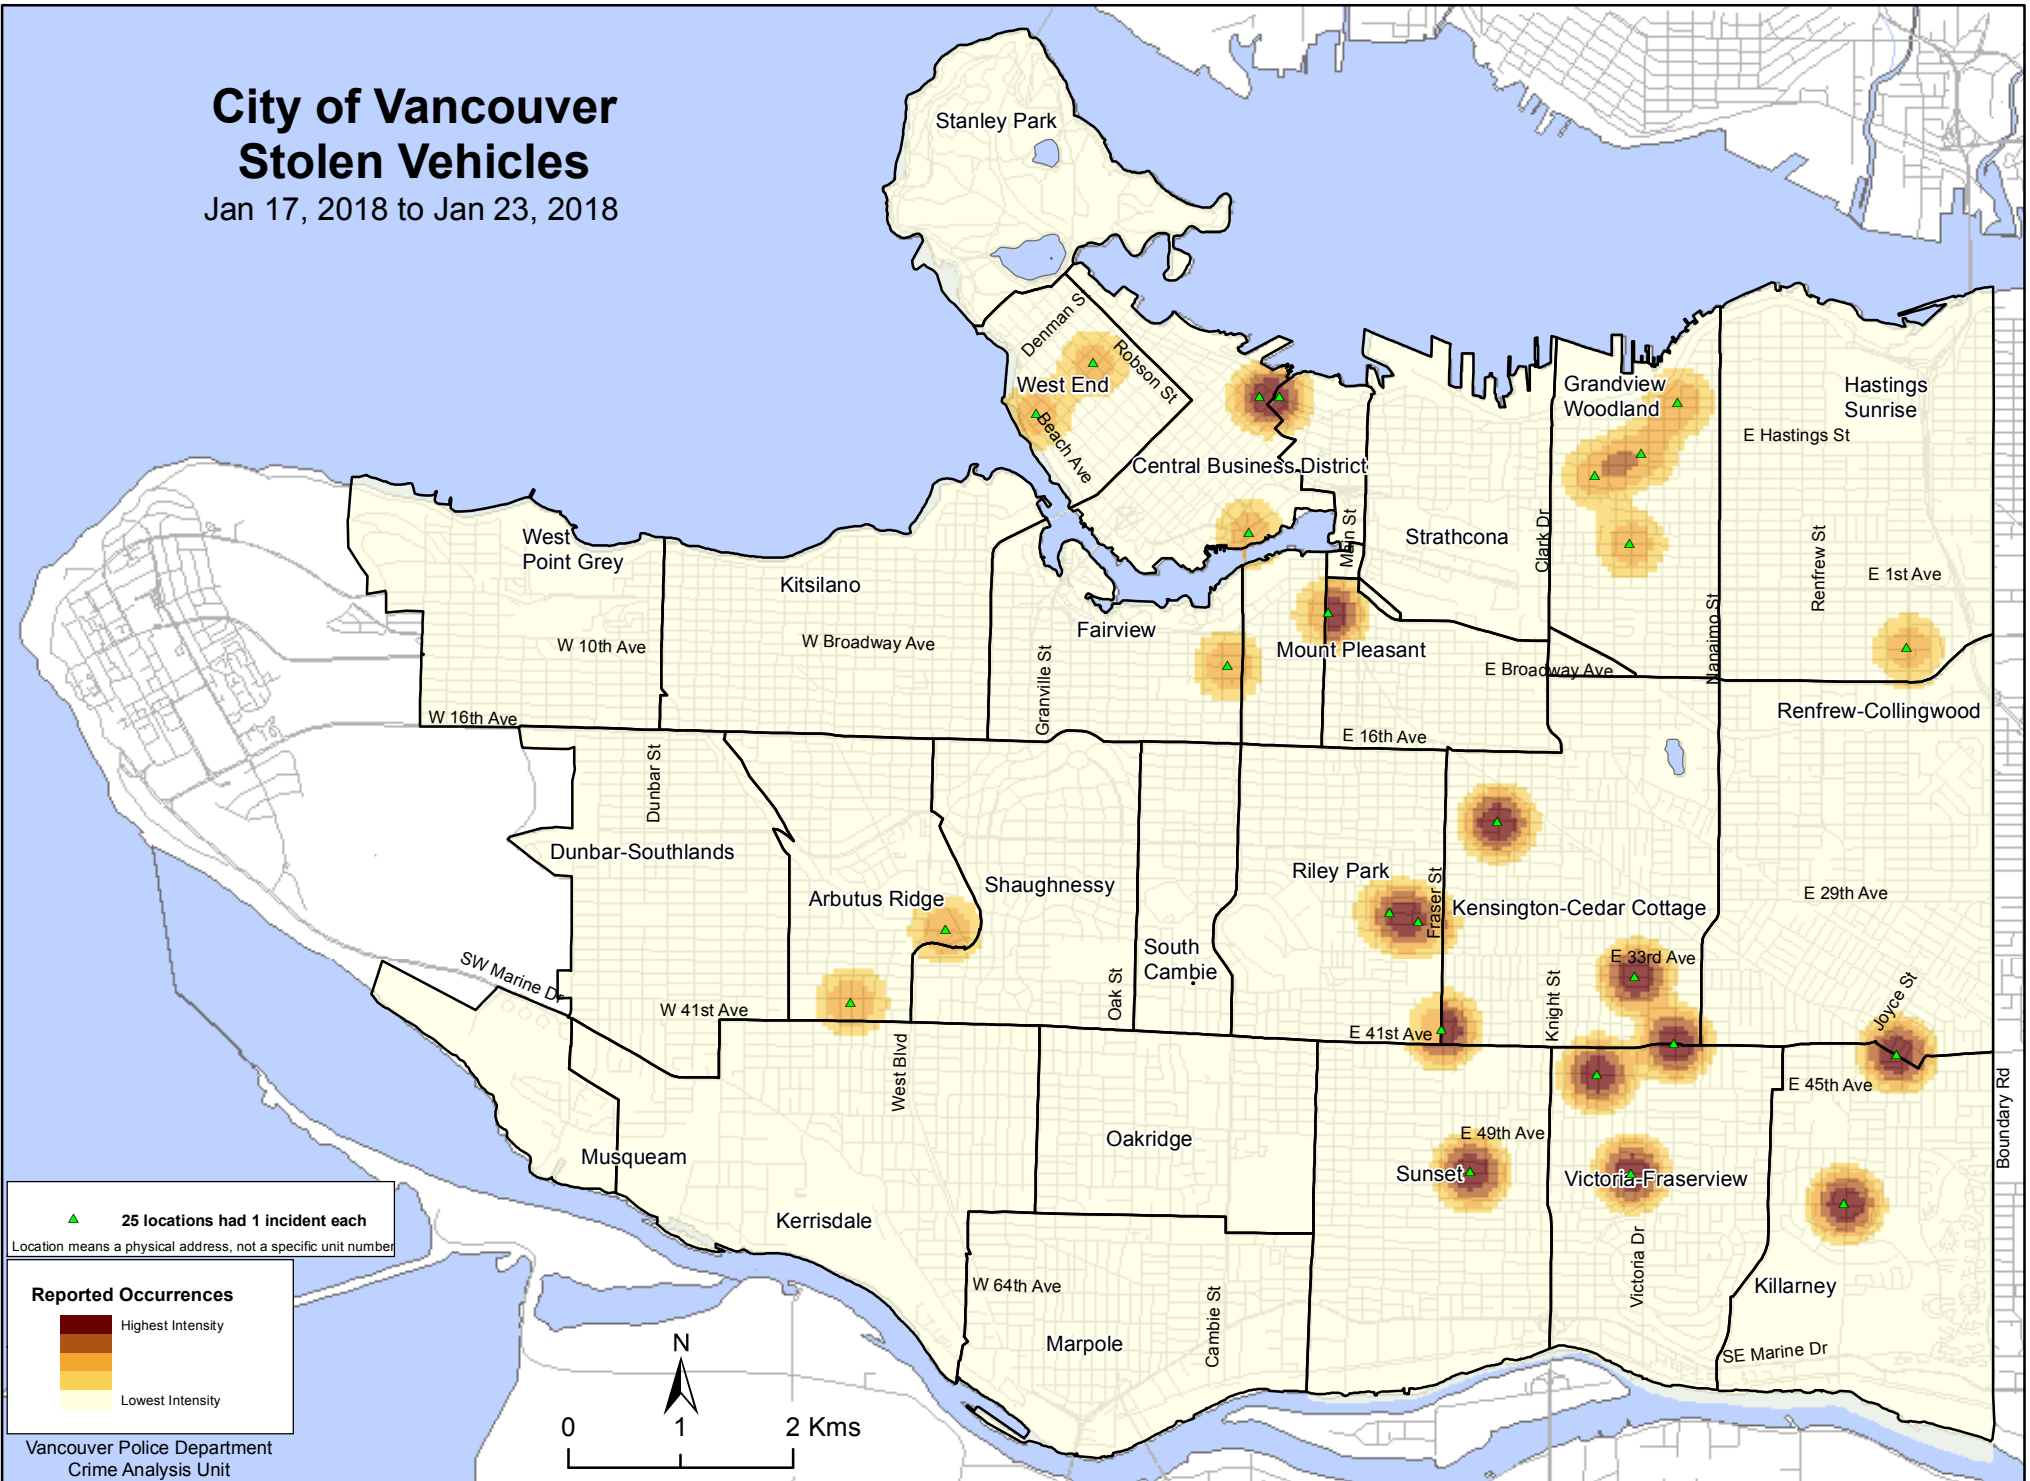

City of Vancouver Stolen Vehicles

Jan 17, 2018 to Jan 23, 2018

▲ 25 locations had 1 incident each
Location means a physical address, not a specific unit number

Reported Occurrences

Highest Intensity

Lowest Intensity

Vancouver Police Department
Crime Analysis Unit