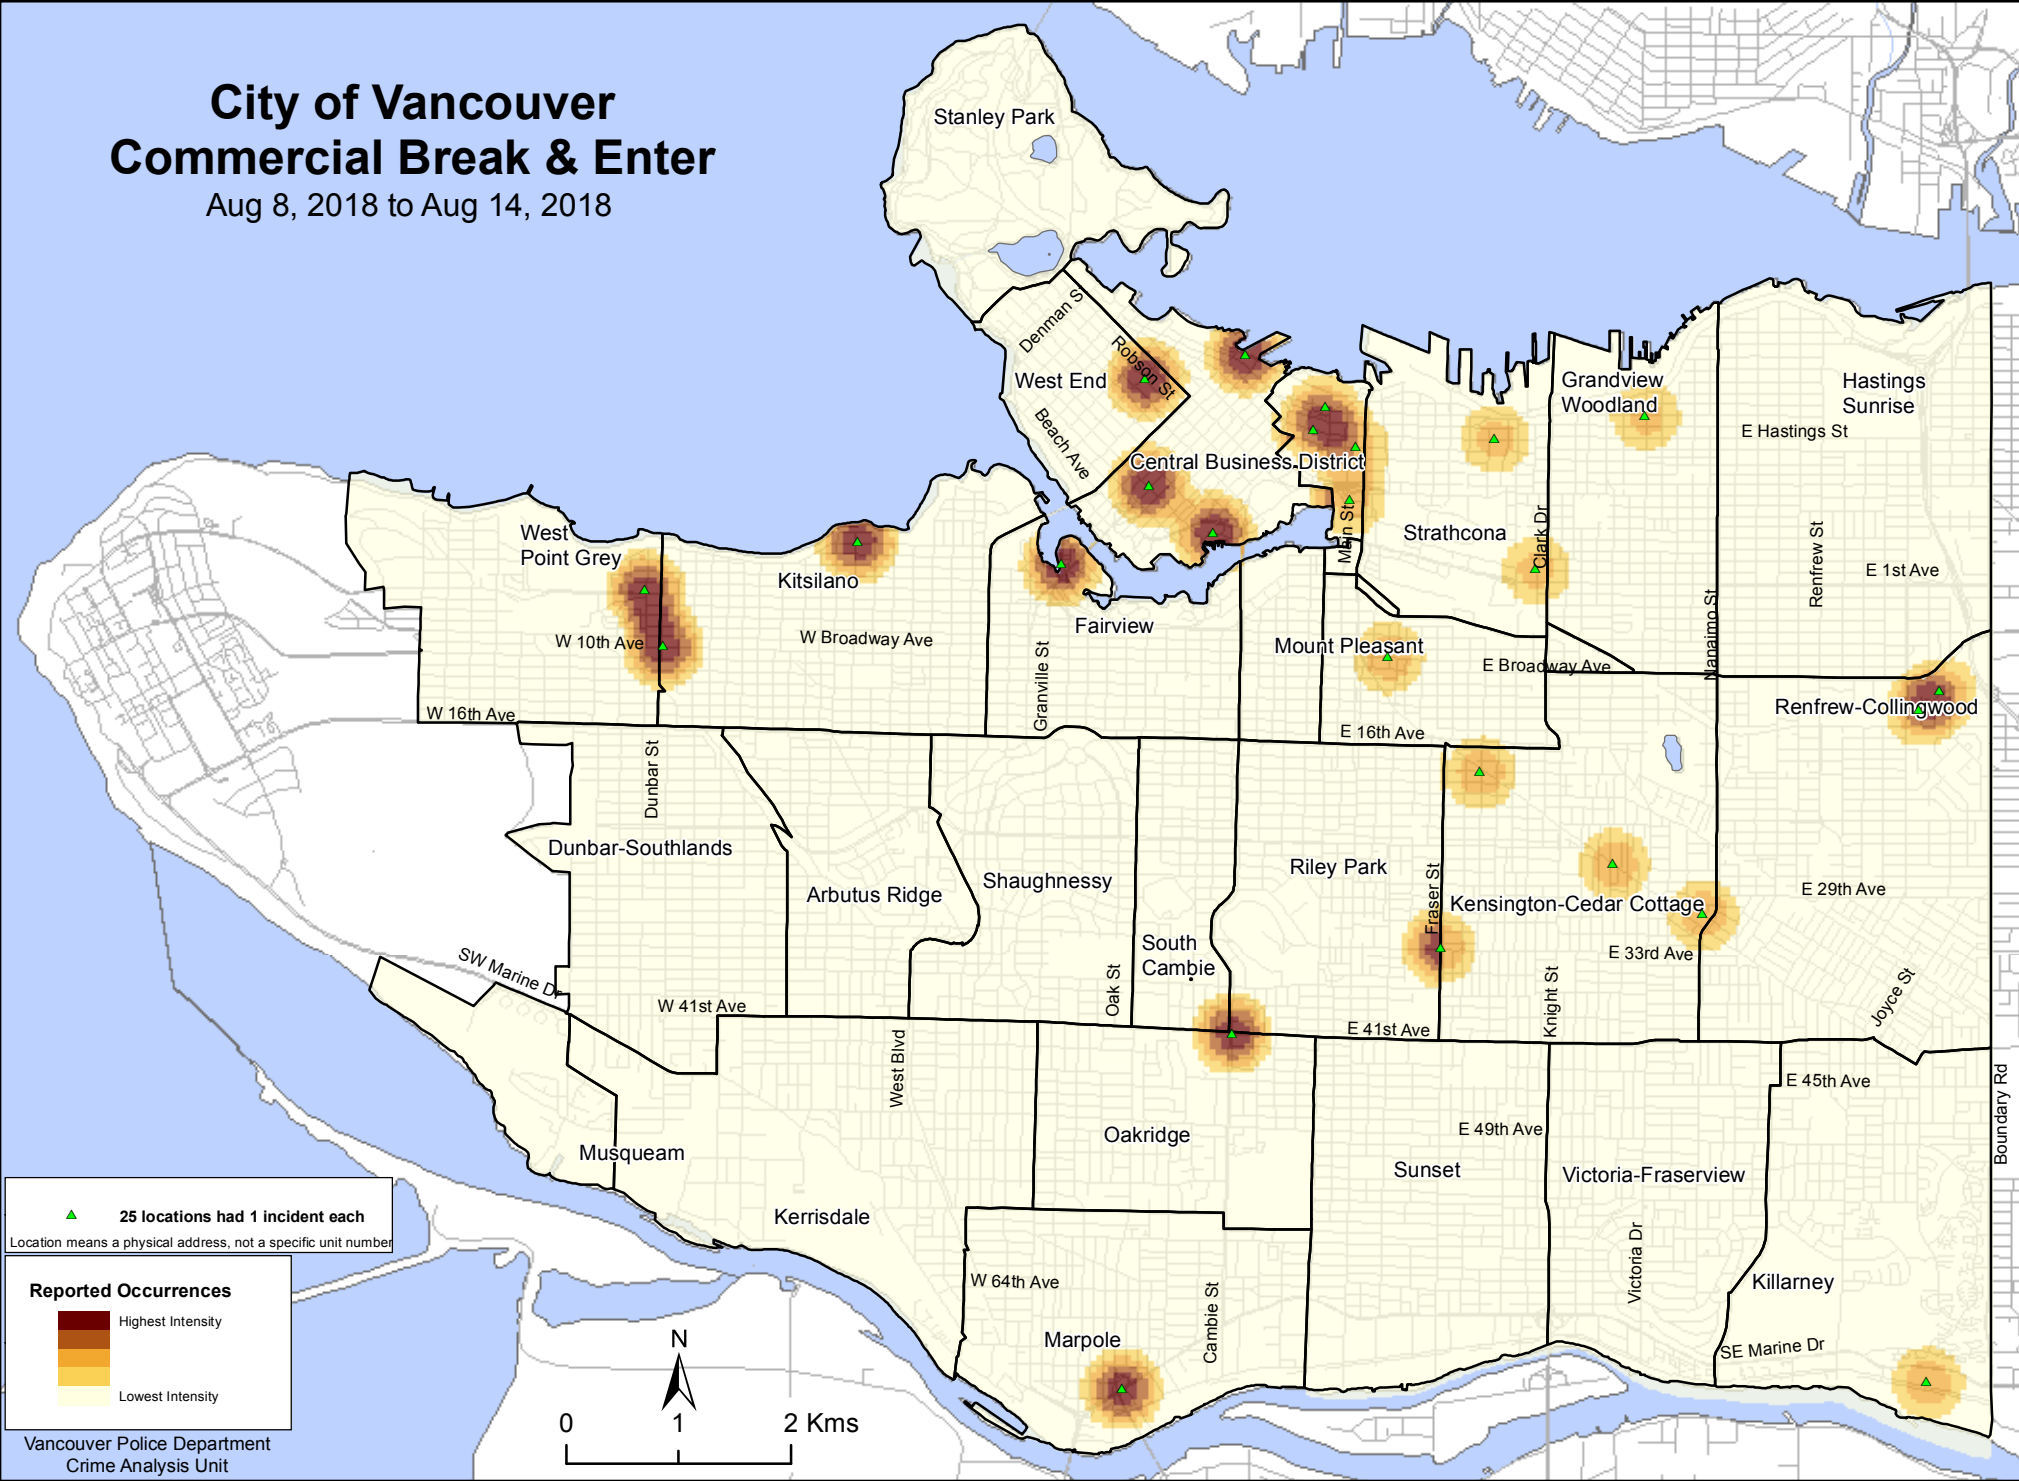

City of Vancouver Commercial Break & Enter

Aug 8, 2018 to Aug 14, 2018

▲ 25 locations had 1 incident each
Location means a physical address, not a specific unit number

Reported Occurrences

	Highest Intensity
	Lowest Intensity