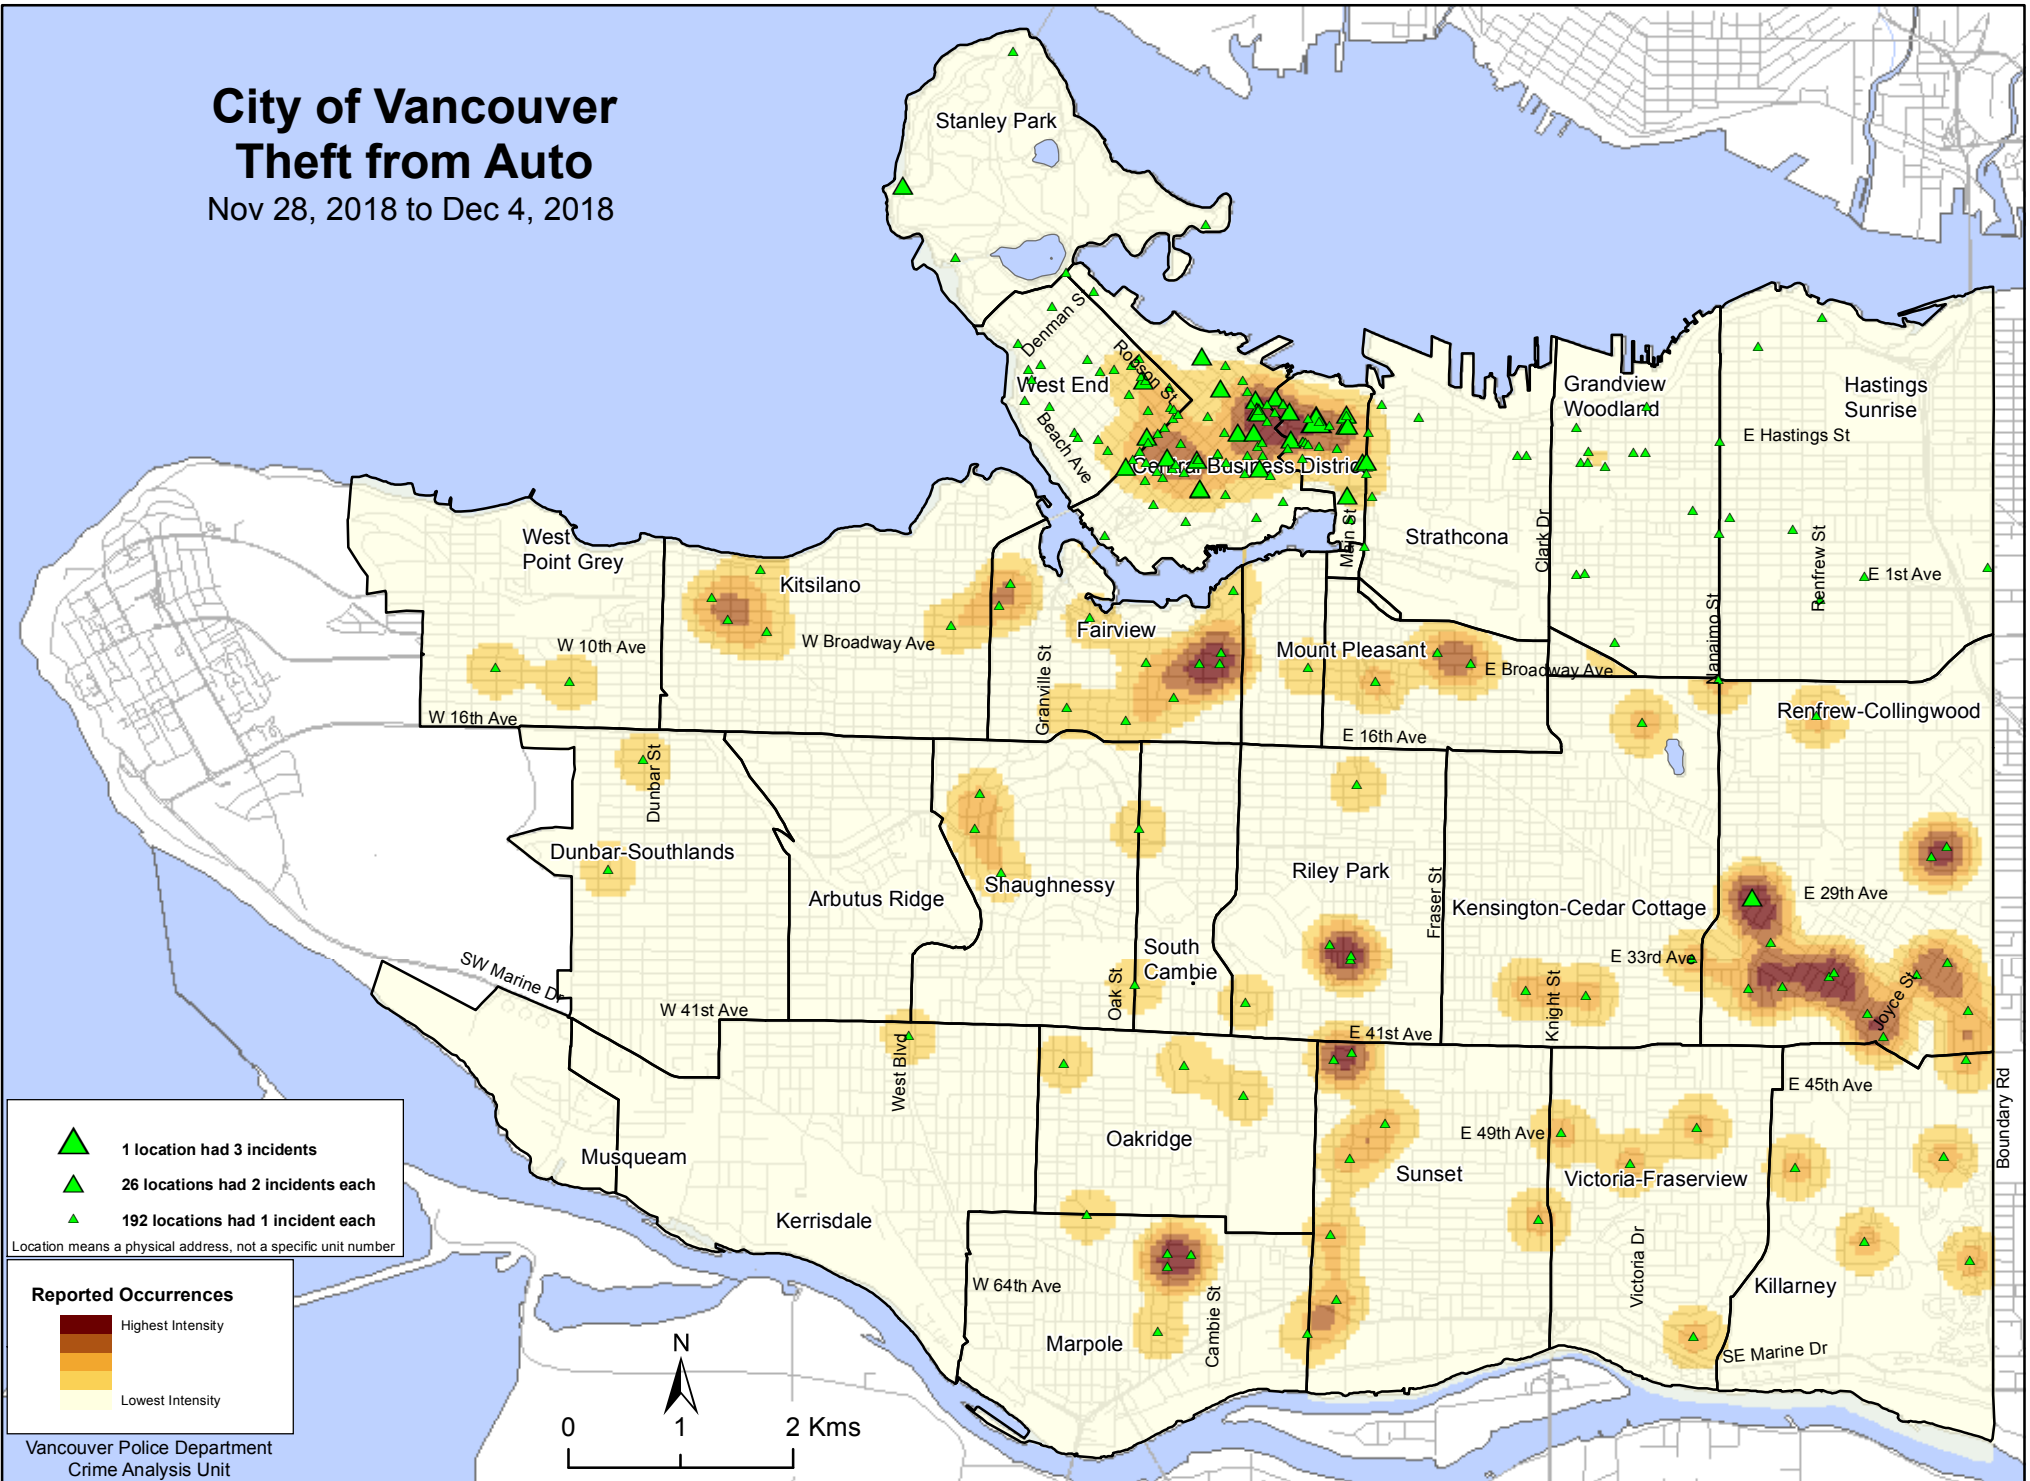

# City of Vancouver Theft from Auto

Nov 28, 2018 to Dec 4, 2018

▲ 1 location had 3 incidents  
▲ 26 locations had 2 incidents each  
▲ 192 locations had 1 incident each  
 Location means a physical address, not a specific unit number

**Reported Occurrences**  
 Highest Intensity  
 Lowest Intensity

Vancouver Police Department  
Crime Analysis Unit