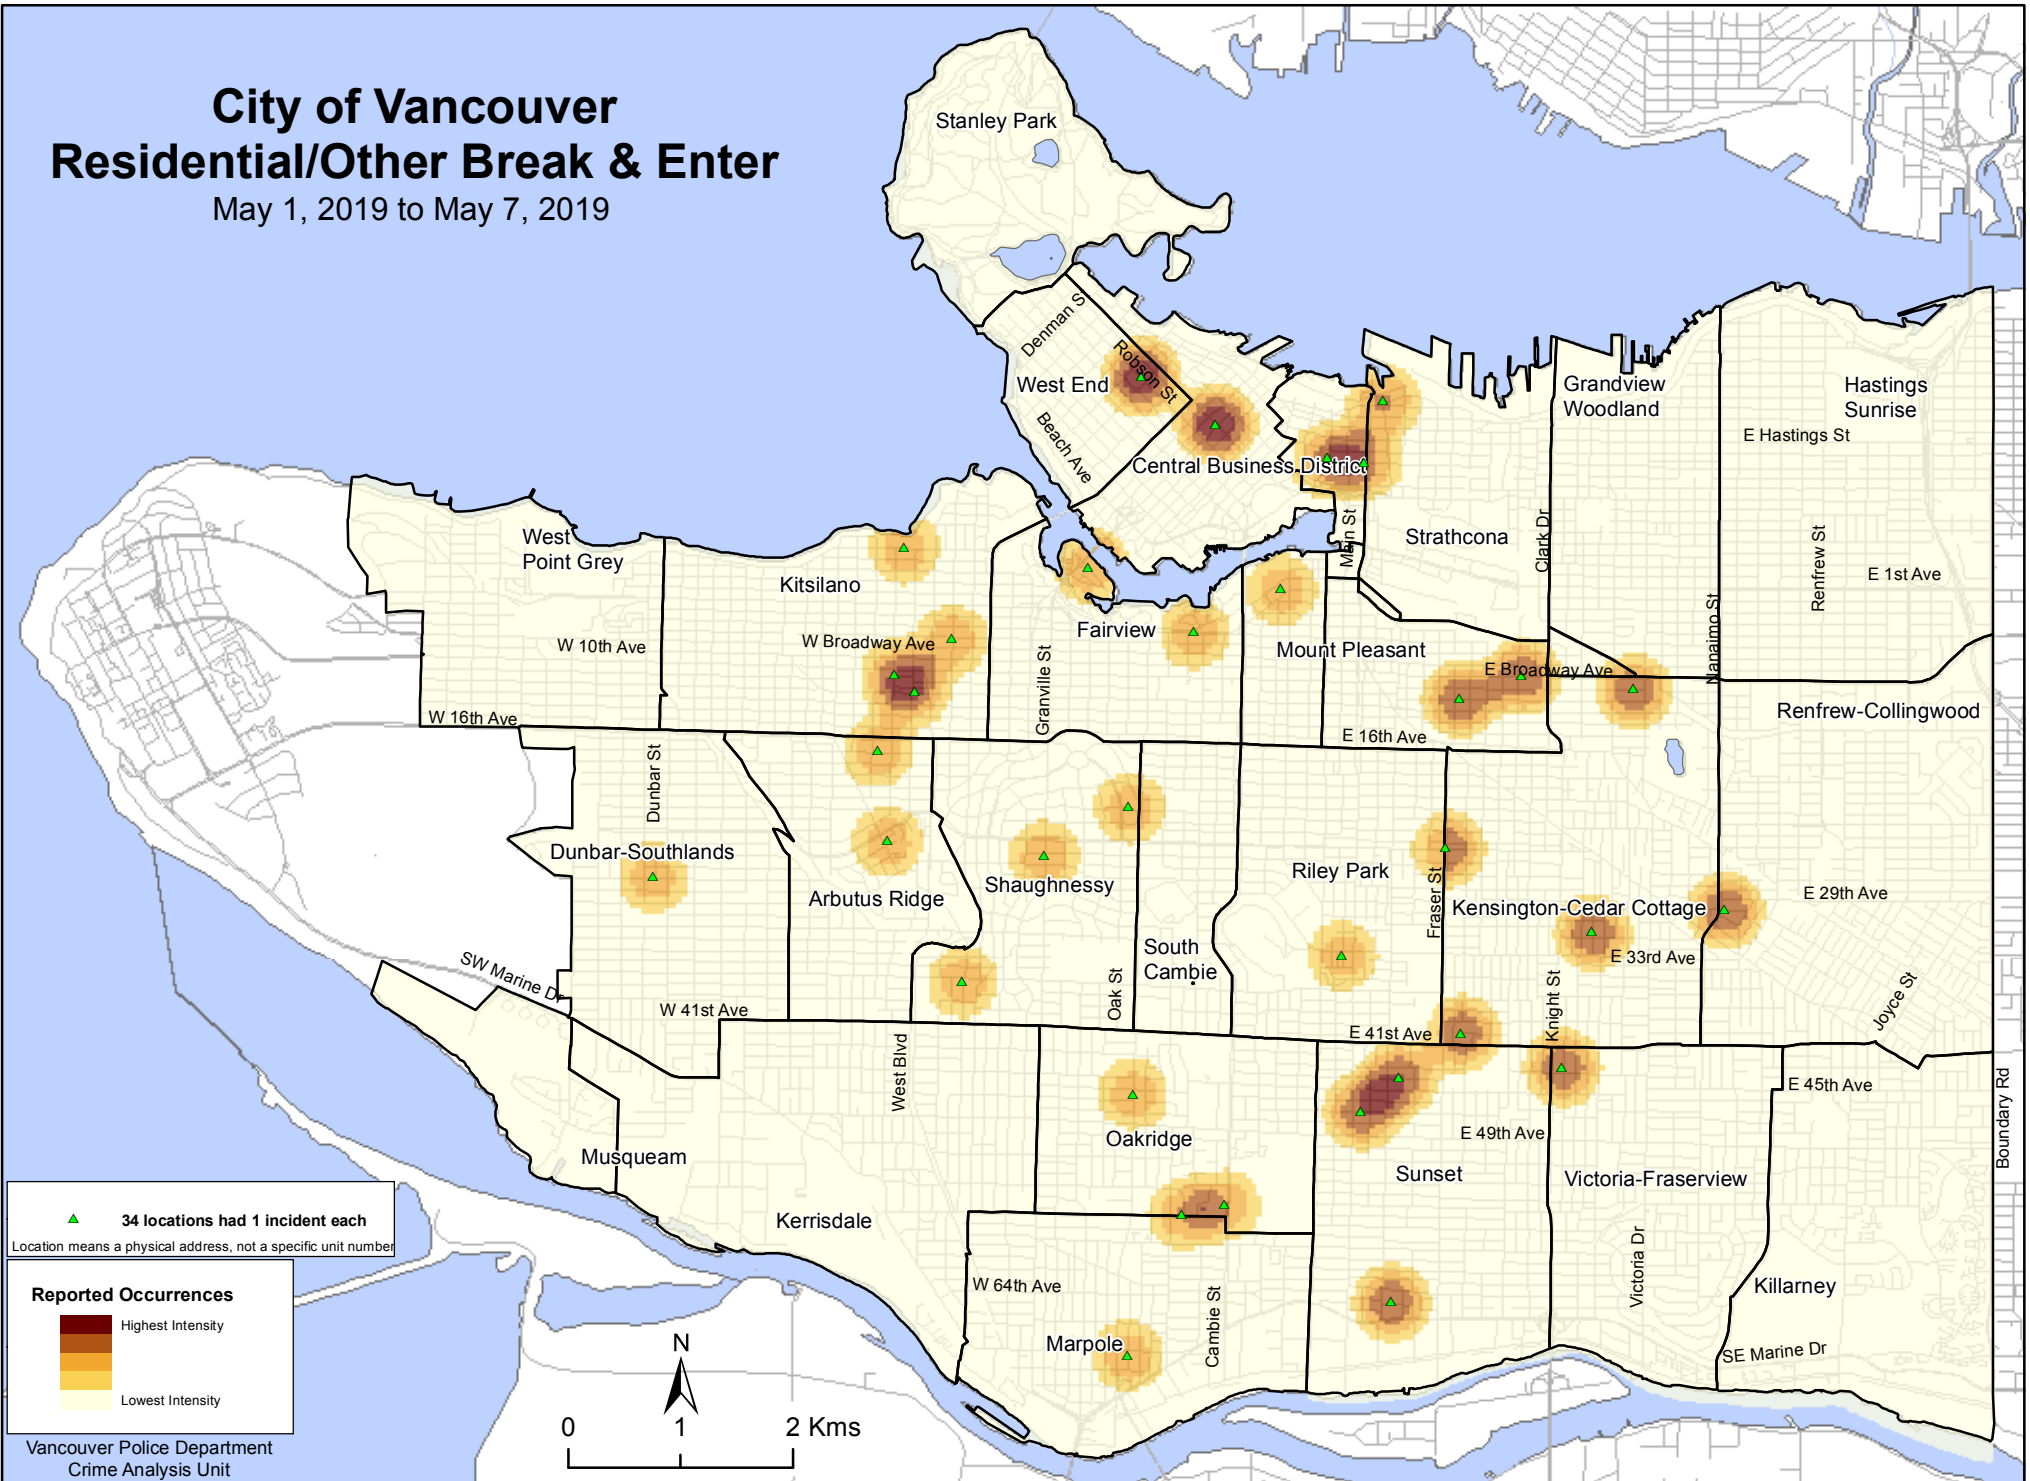

# City of Vancouver Residential/Other Break & Enter

May 1, 2019 to May 7, 2019

▲ 34 locations had 1 incident each  
Location means a physical address, not a specific unit number

**Reported Occurrences**

Dark Red	Highest Intensity
Orange	Medium Intensity
Yellow	Lowest Intensity

Vancouver Police Department  
Crime Analysis Unit