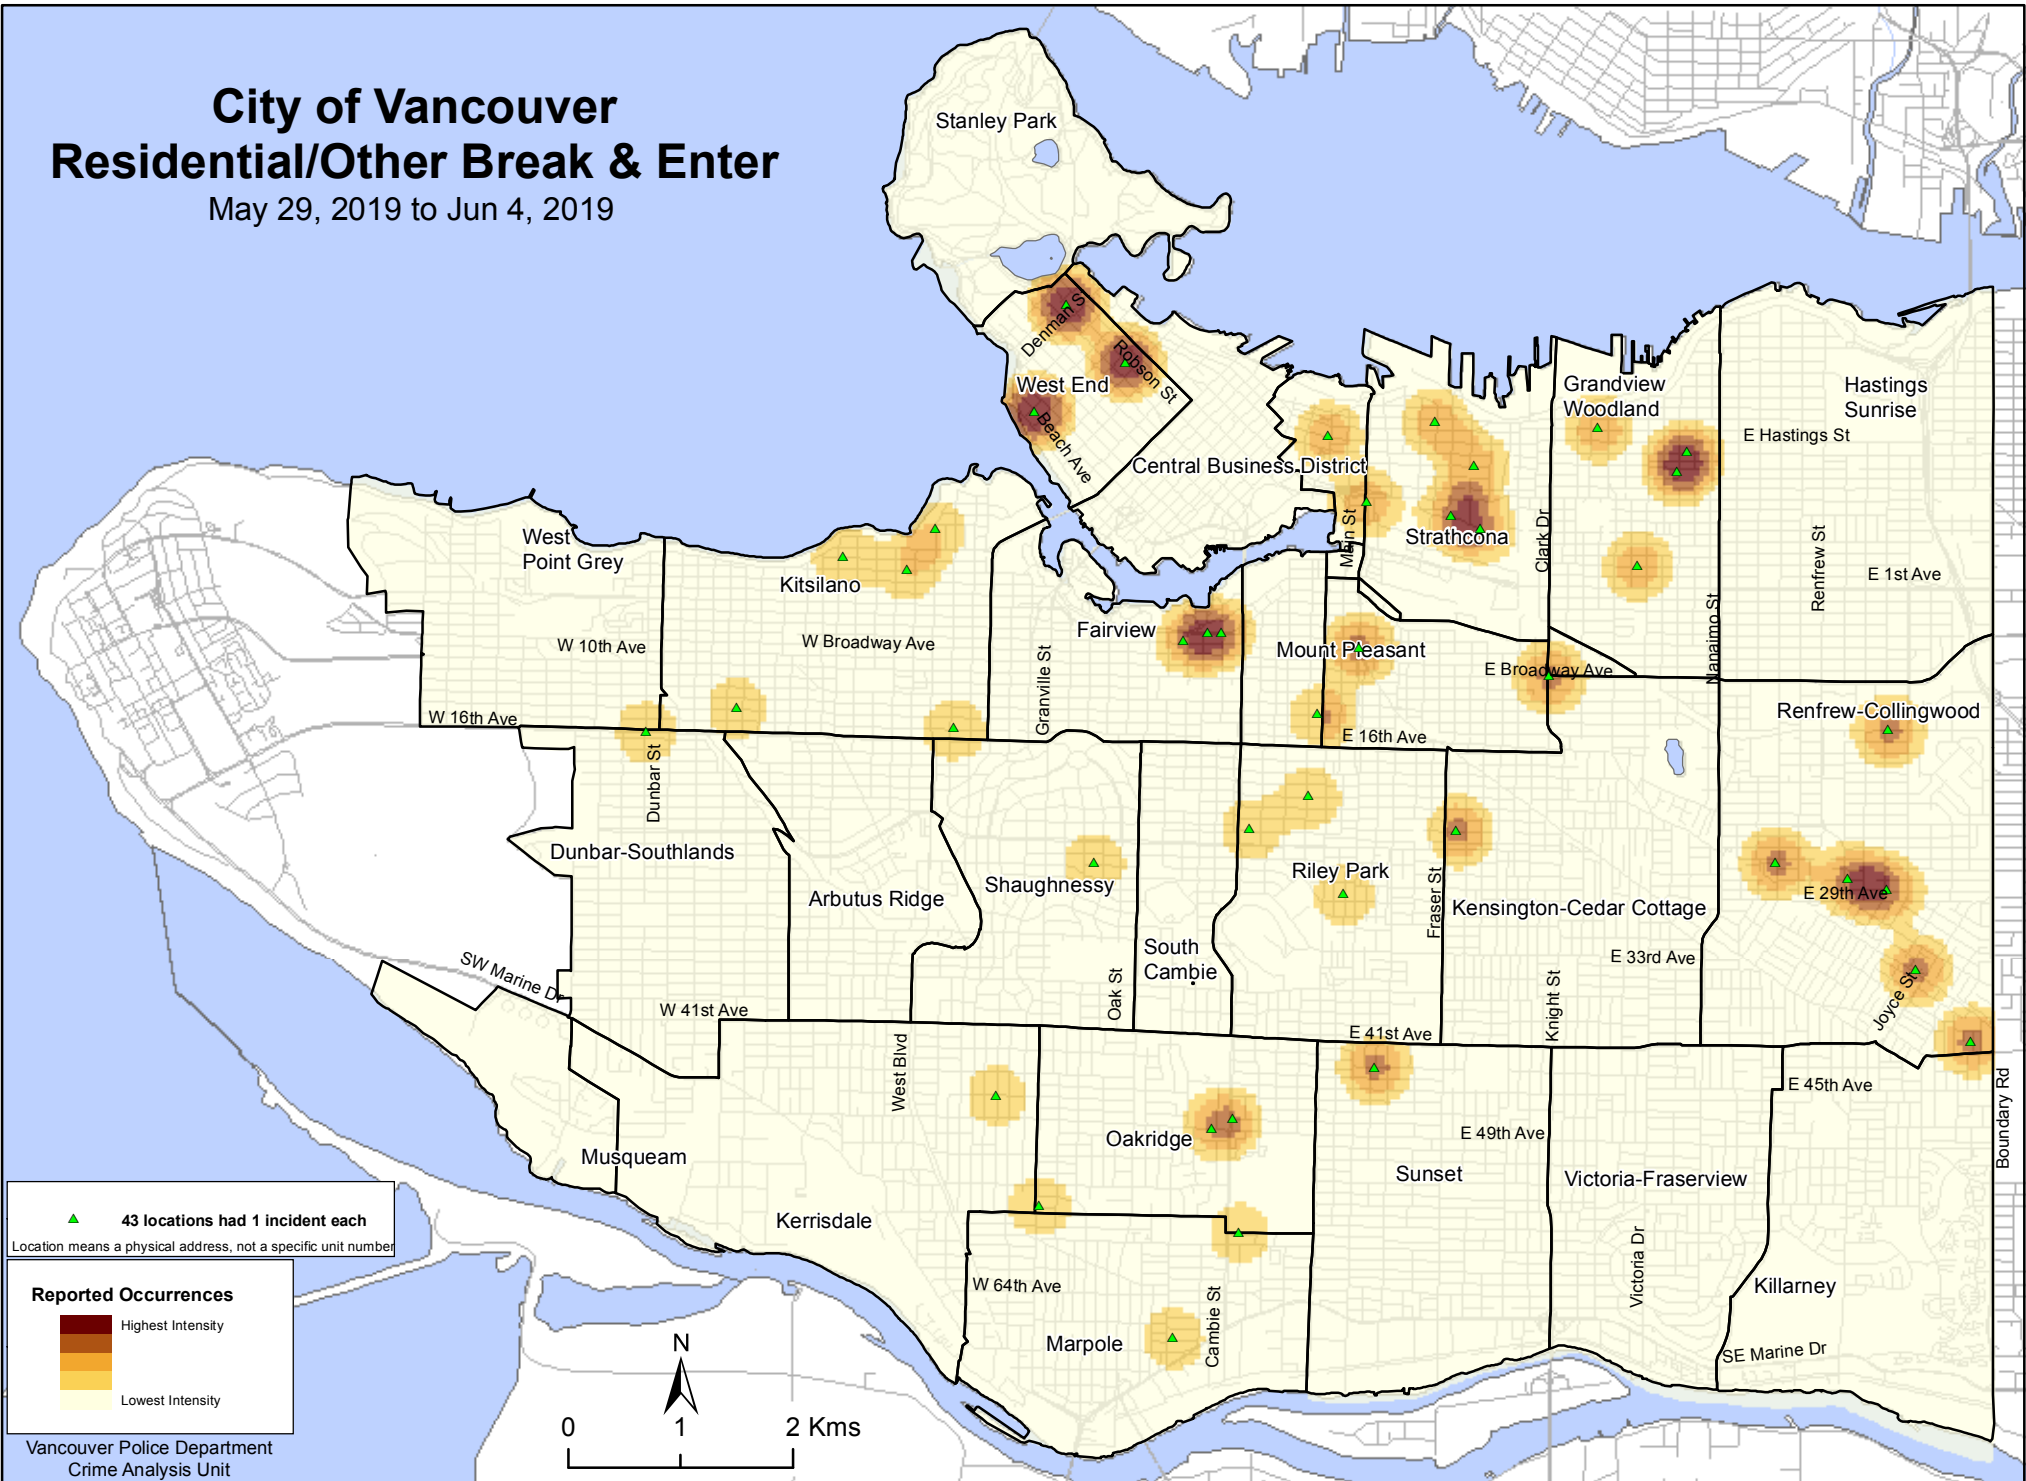

City of Vancouver Residential/Other Break & Enter

May 29, 2019 to Jun 4, 2019

▲ 43 locations had 1 incident each
Location means a physical address, not a specific unit number

Reported Occurrences

	Highest Intensity
	Medium Intensity
	Lowest Intensity

Vancouver Police Department
Crime Analysis Unit