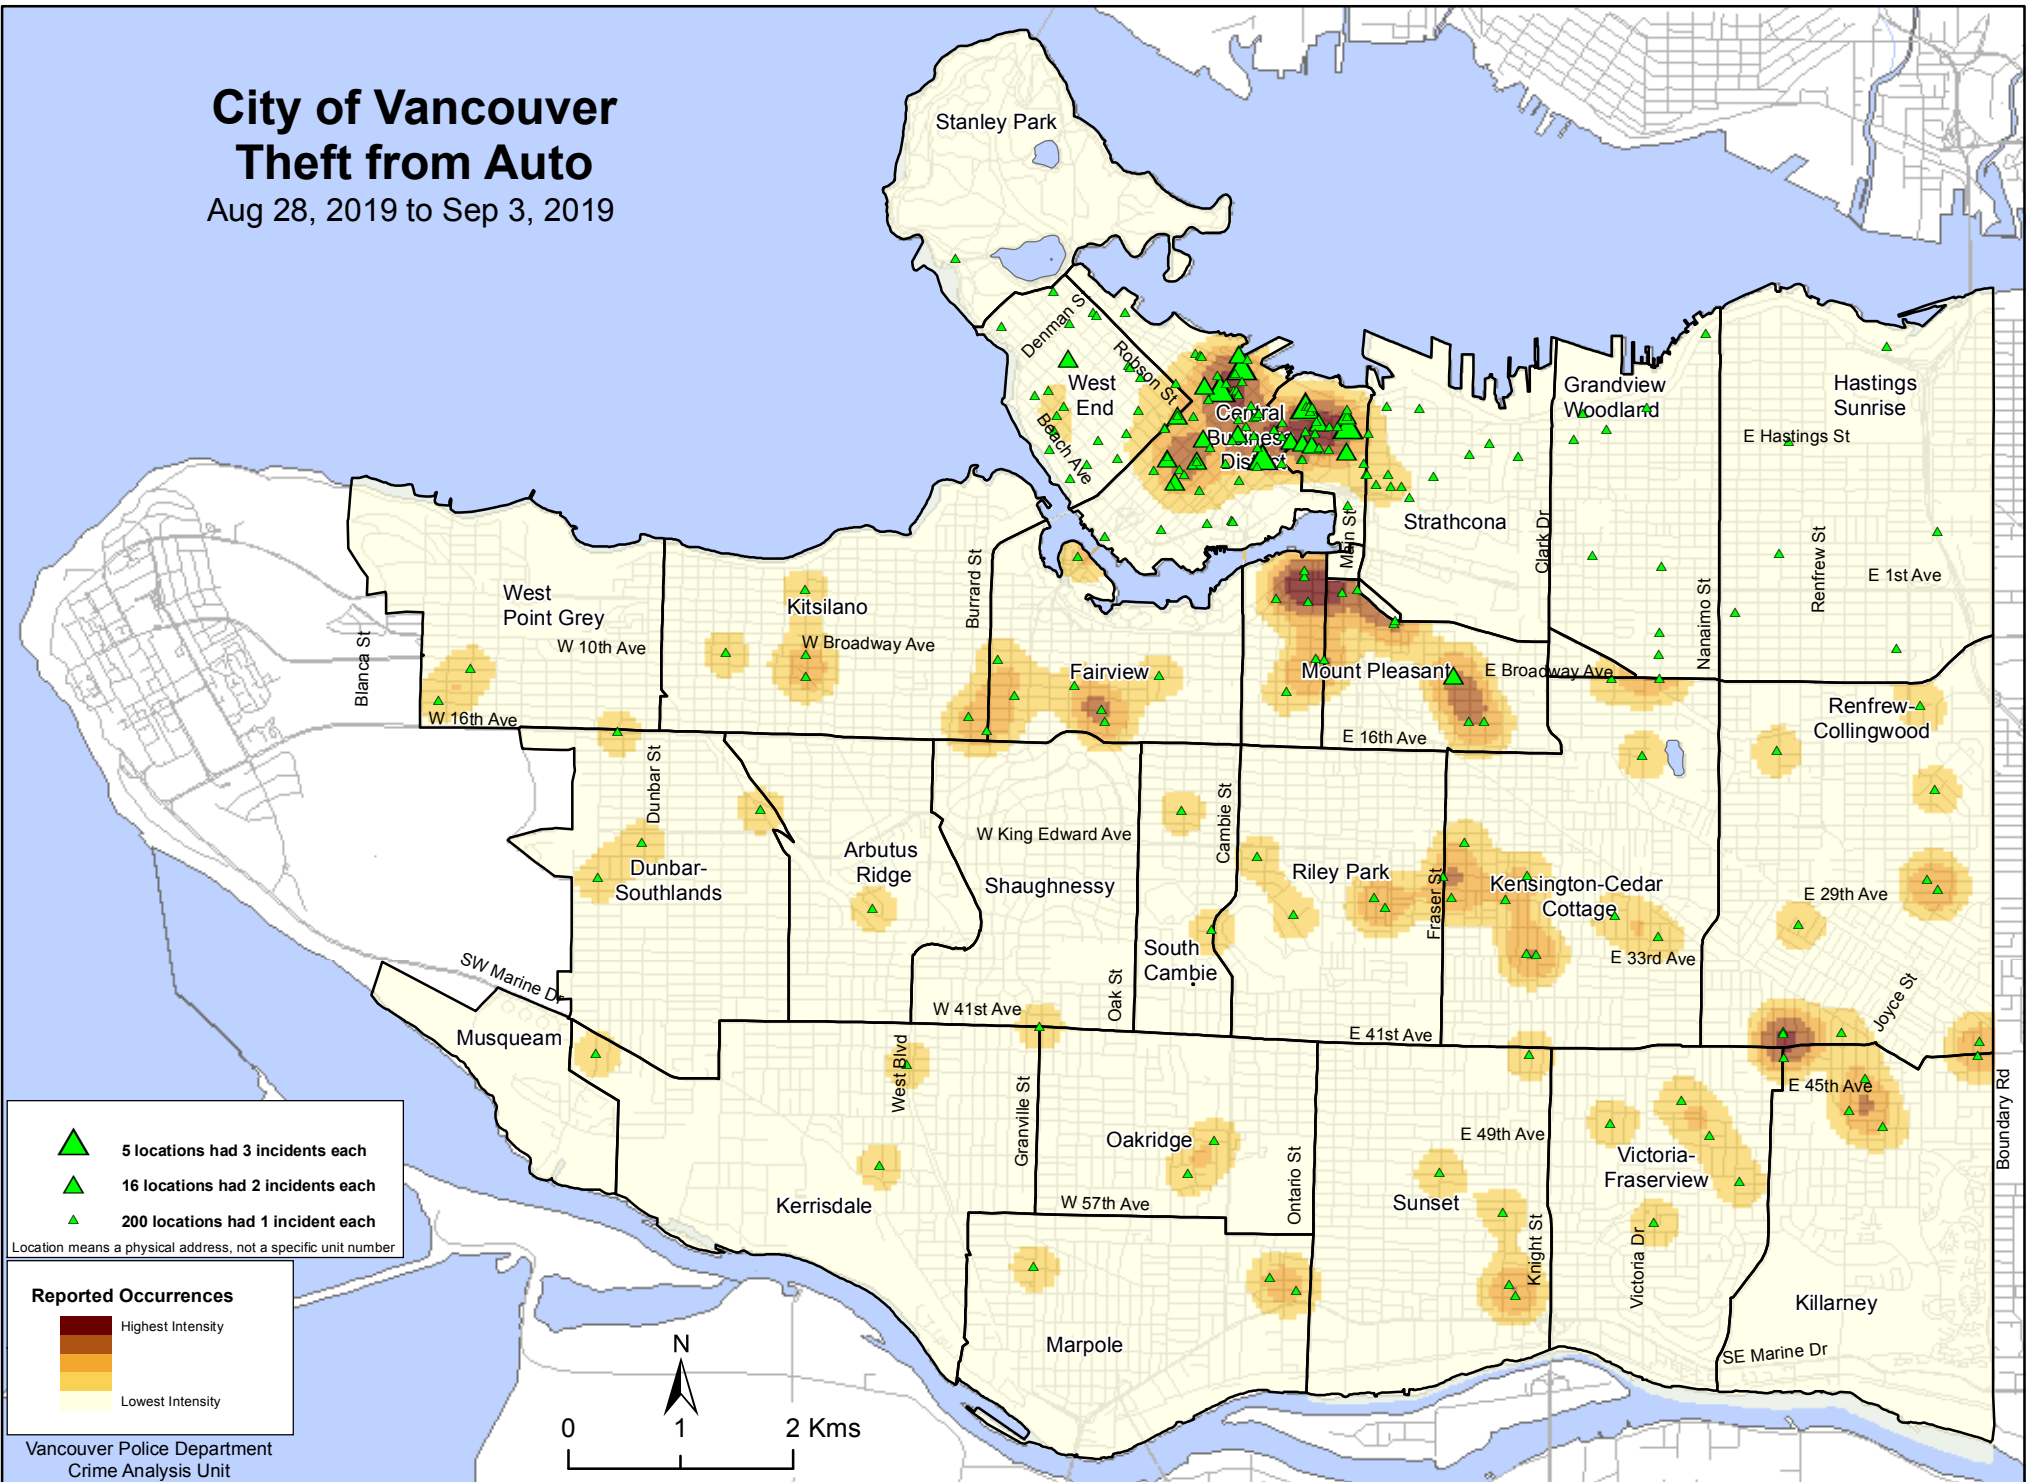

# City of Vancouver Theft from Auto

Aug 28, 2019 to Sep 3, 2019

▲ 5 locations had 3 incidents each  
▲ 16 locations had 2 incidents each  
▲ 200 locations had 1 incident each  
 Location means a physical address, not a specific unit number

**Reported Occurrences**

Highest Intensity  
 Medium Intensity  
 Lowest Intensity

Vancouver Police Department  
Crime Analysis Unit