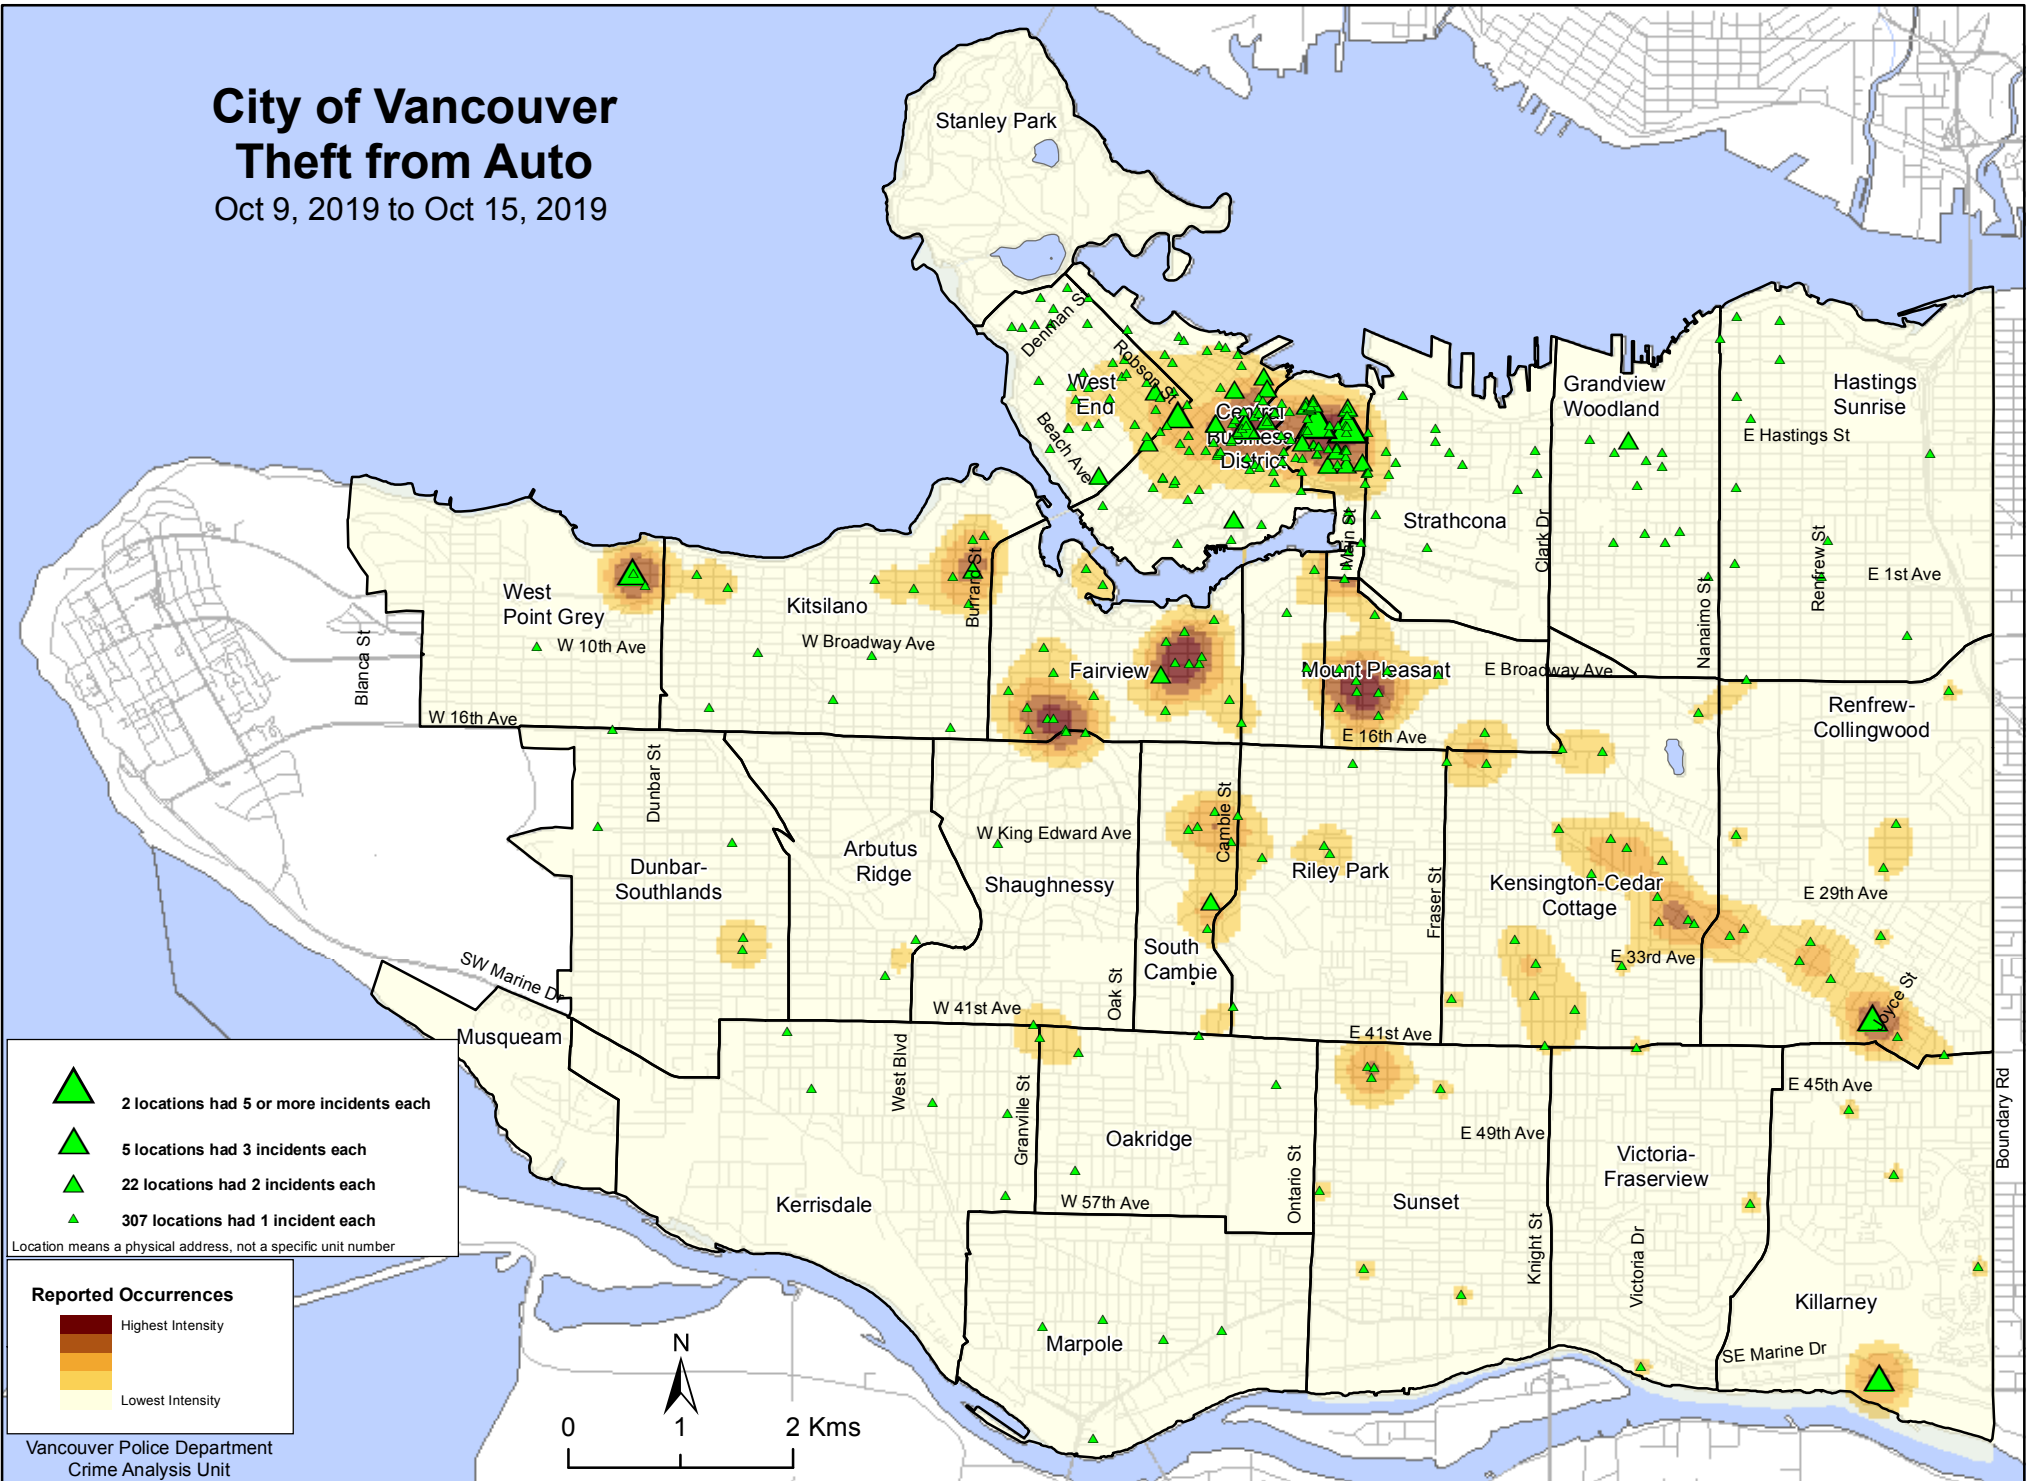

City of Vancouver Theft from Auto

Oct 9, 2019 to Oct 15, 2019

▲ 2 locations had 5 or more incidents each
▲ 5 locations had 3 incidents each
▲ 22 locations had 2 incidents each
▲ 307 locations had 1 incident each
 Location means a physical address, not a specific unit number

Reported Occurrences

Highest Intensity
 Lowest Intensity

Vancouver Police Department
Crime Analysis Unit