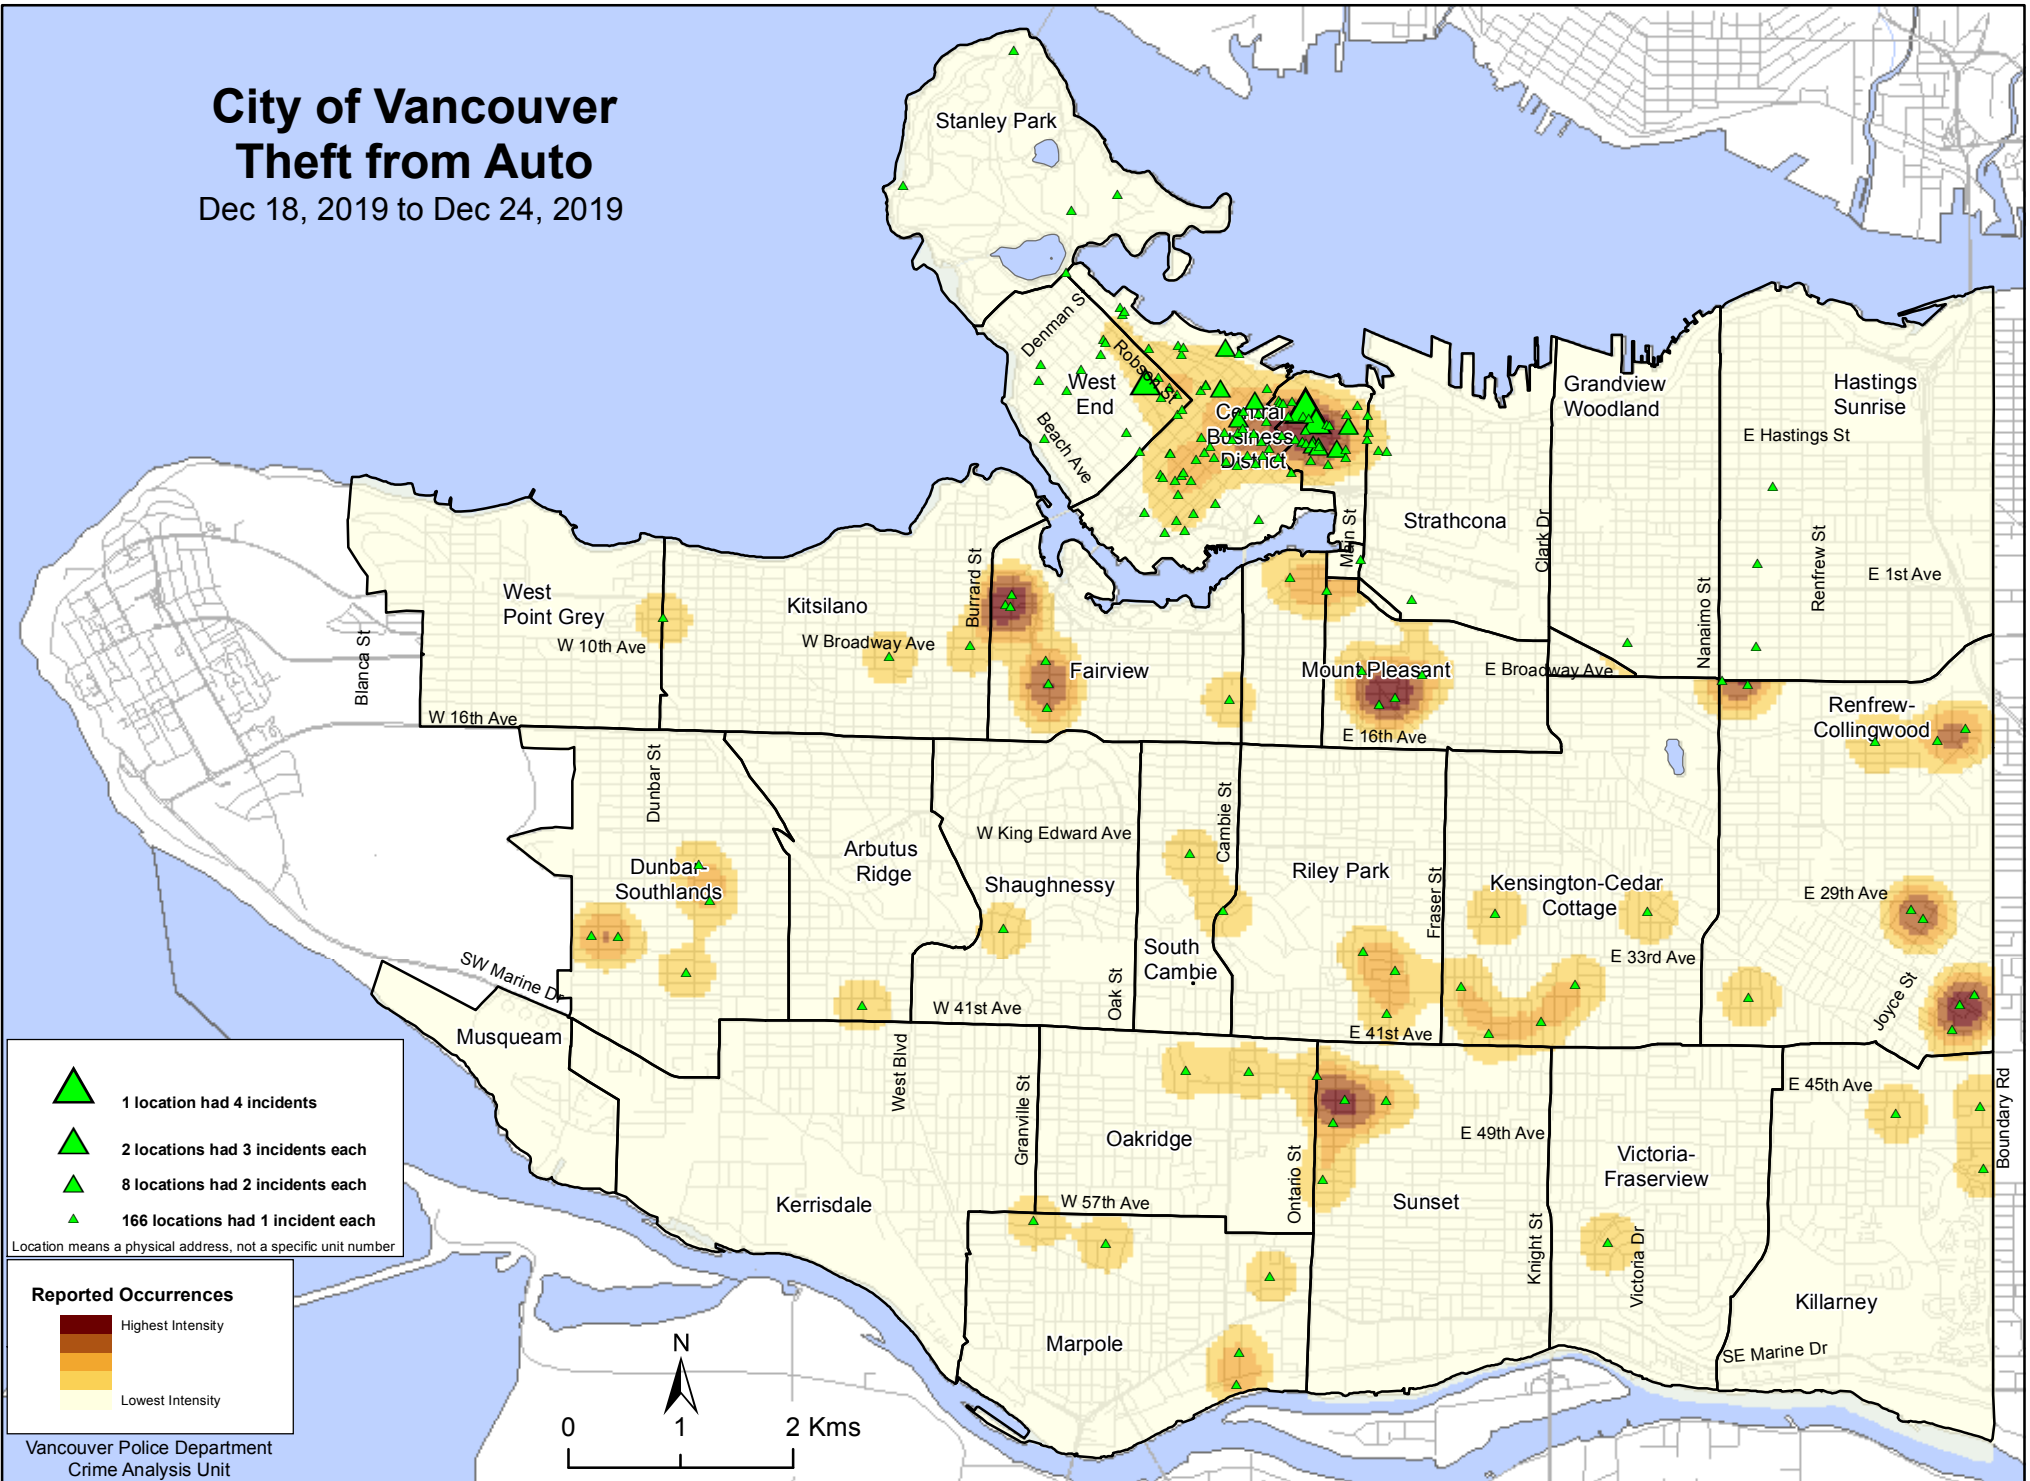

City of Vancouver Theft from Auto

Dec 18, 2019 to Dec 24, 2019

▲ 1 location had 4 incidents
▲ 2 locations had 3 incidents each
▲ 8 locations had 2 incidents each
▲ 166 locations had 1 incident each
 Location means a physical address, not a specific unit number

Reported Occurrences

Highest Intensity
 Lowest Intensity

Vancouver Police Department
Crime Analysis Unit