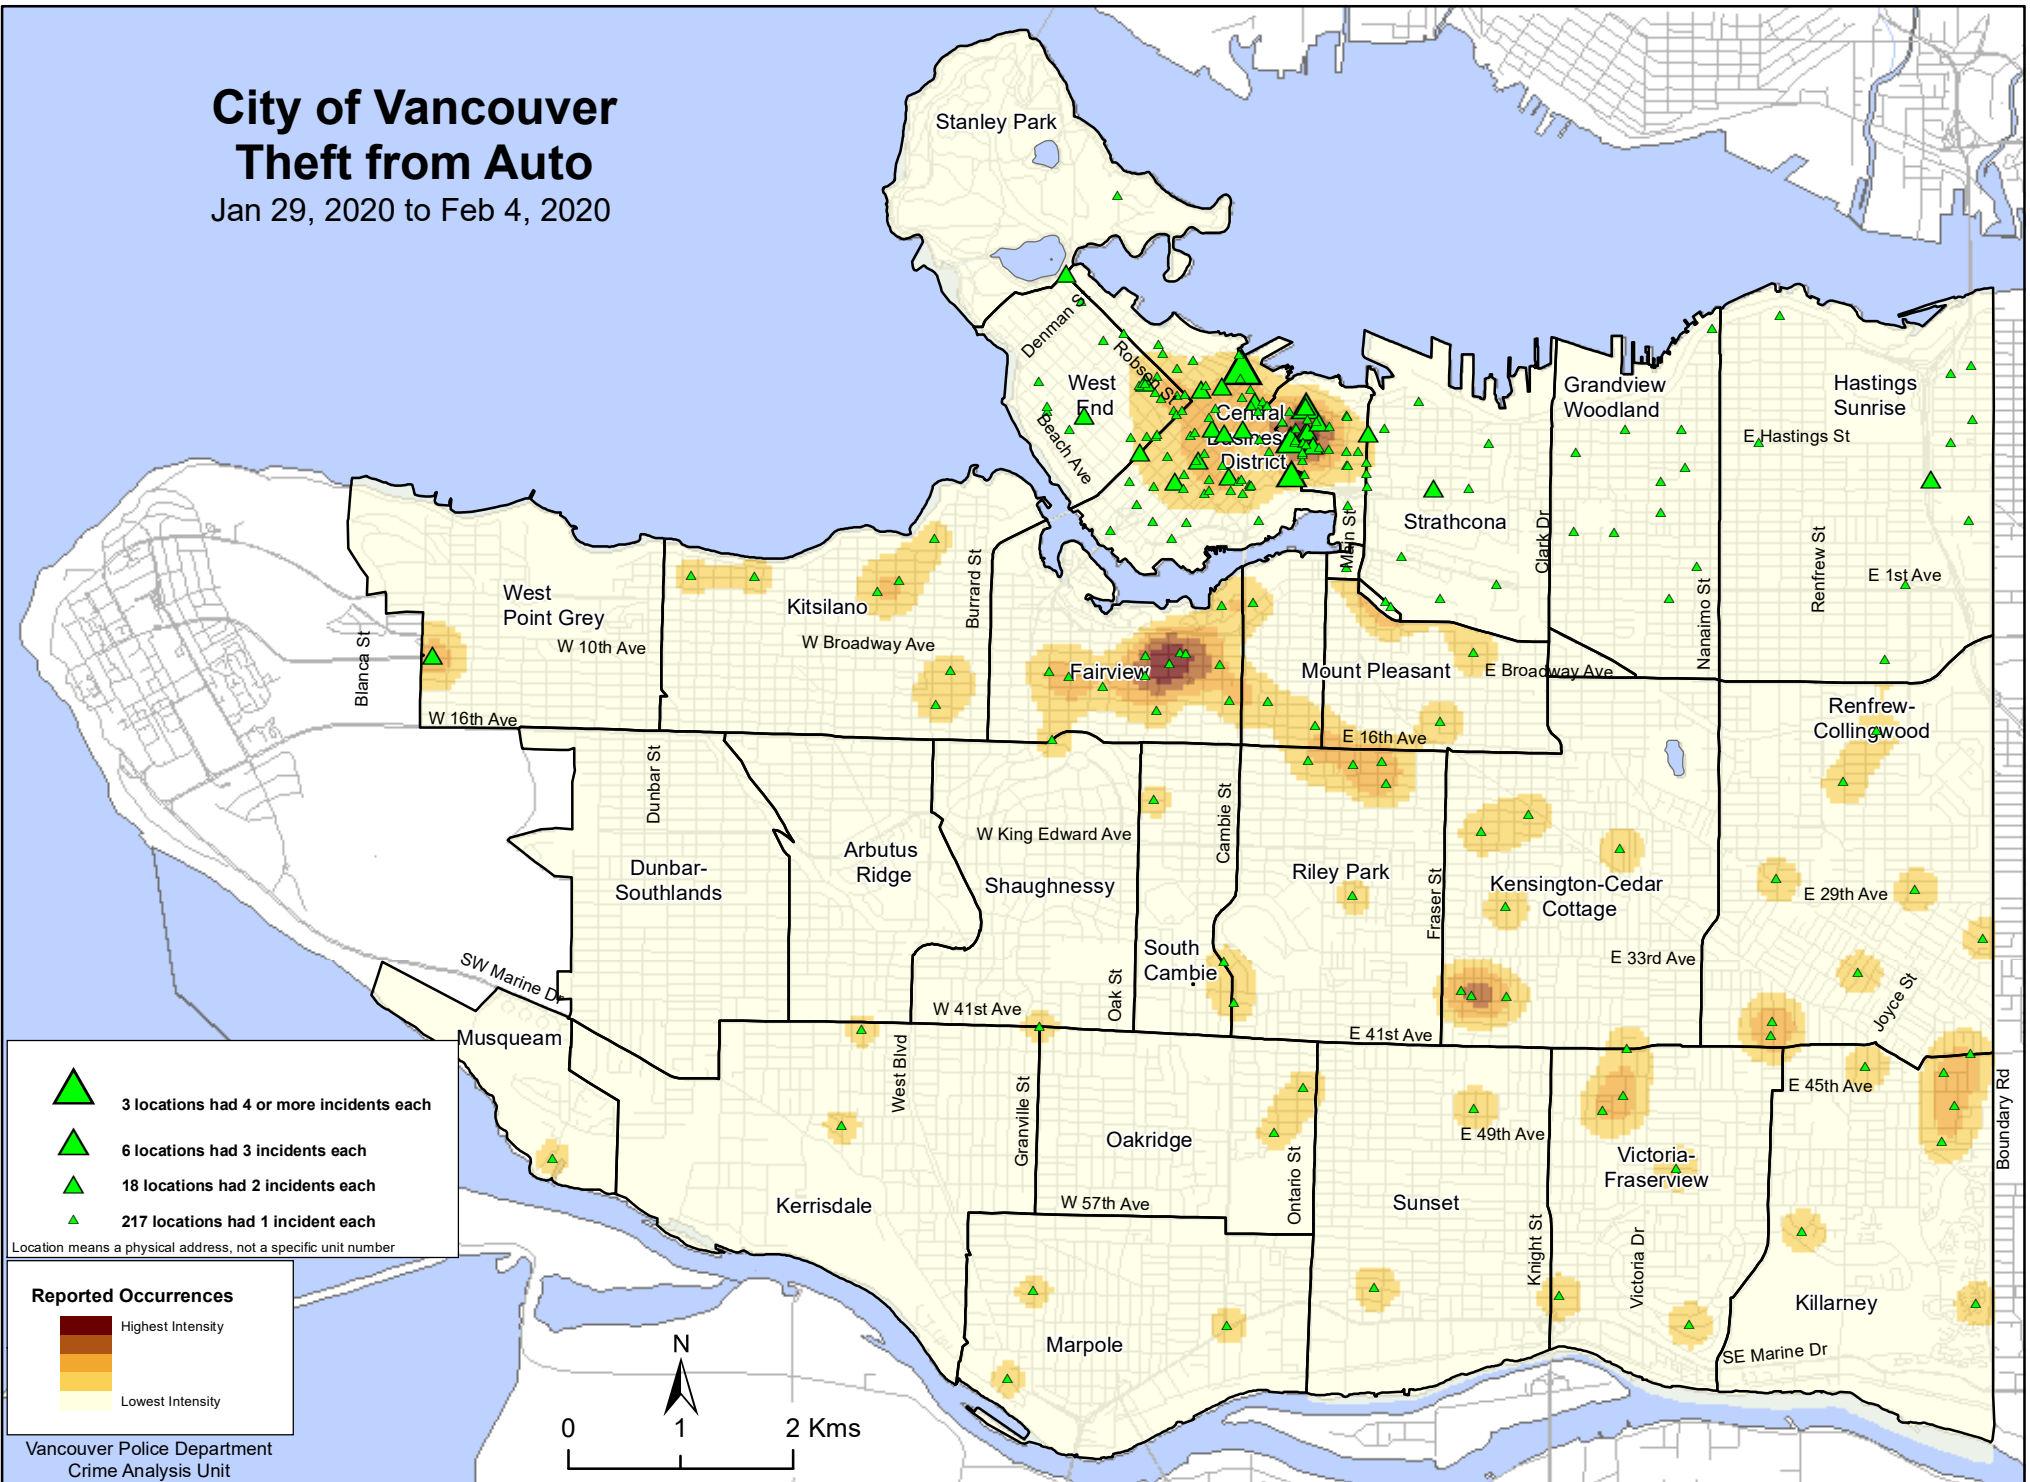

# City of Vancouver Theft from Auto

Jan 29, 2020 to Feb 4, 2020

- ▲ 3 locations had 4 or more incidents each
  - ▲ 6 locations had 3 incidents each
  - ▲ 18 locations had 2 incidents each
  - ▲ 217 locations had 1 incident each
- Location means a physical address, not a specific unit number