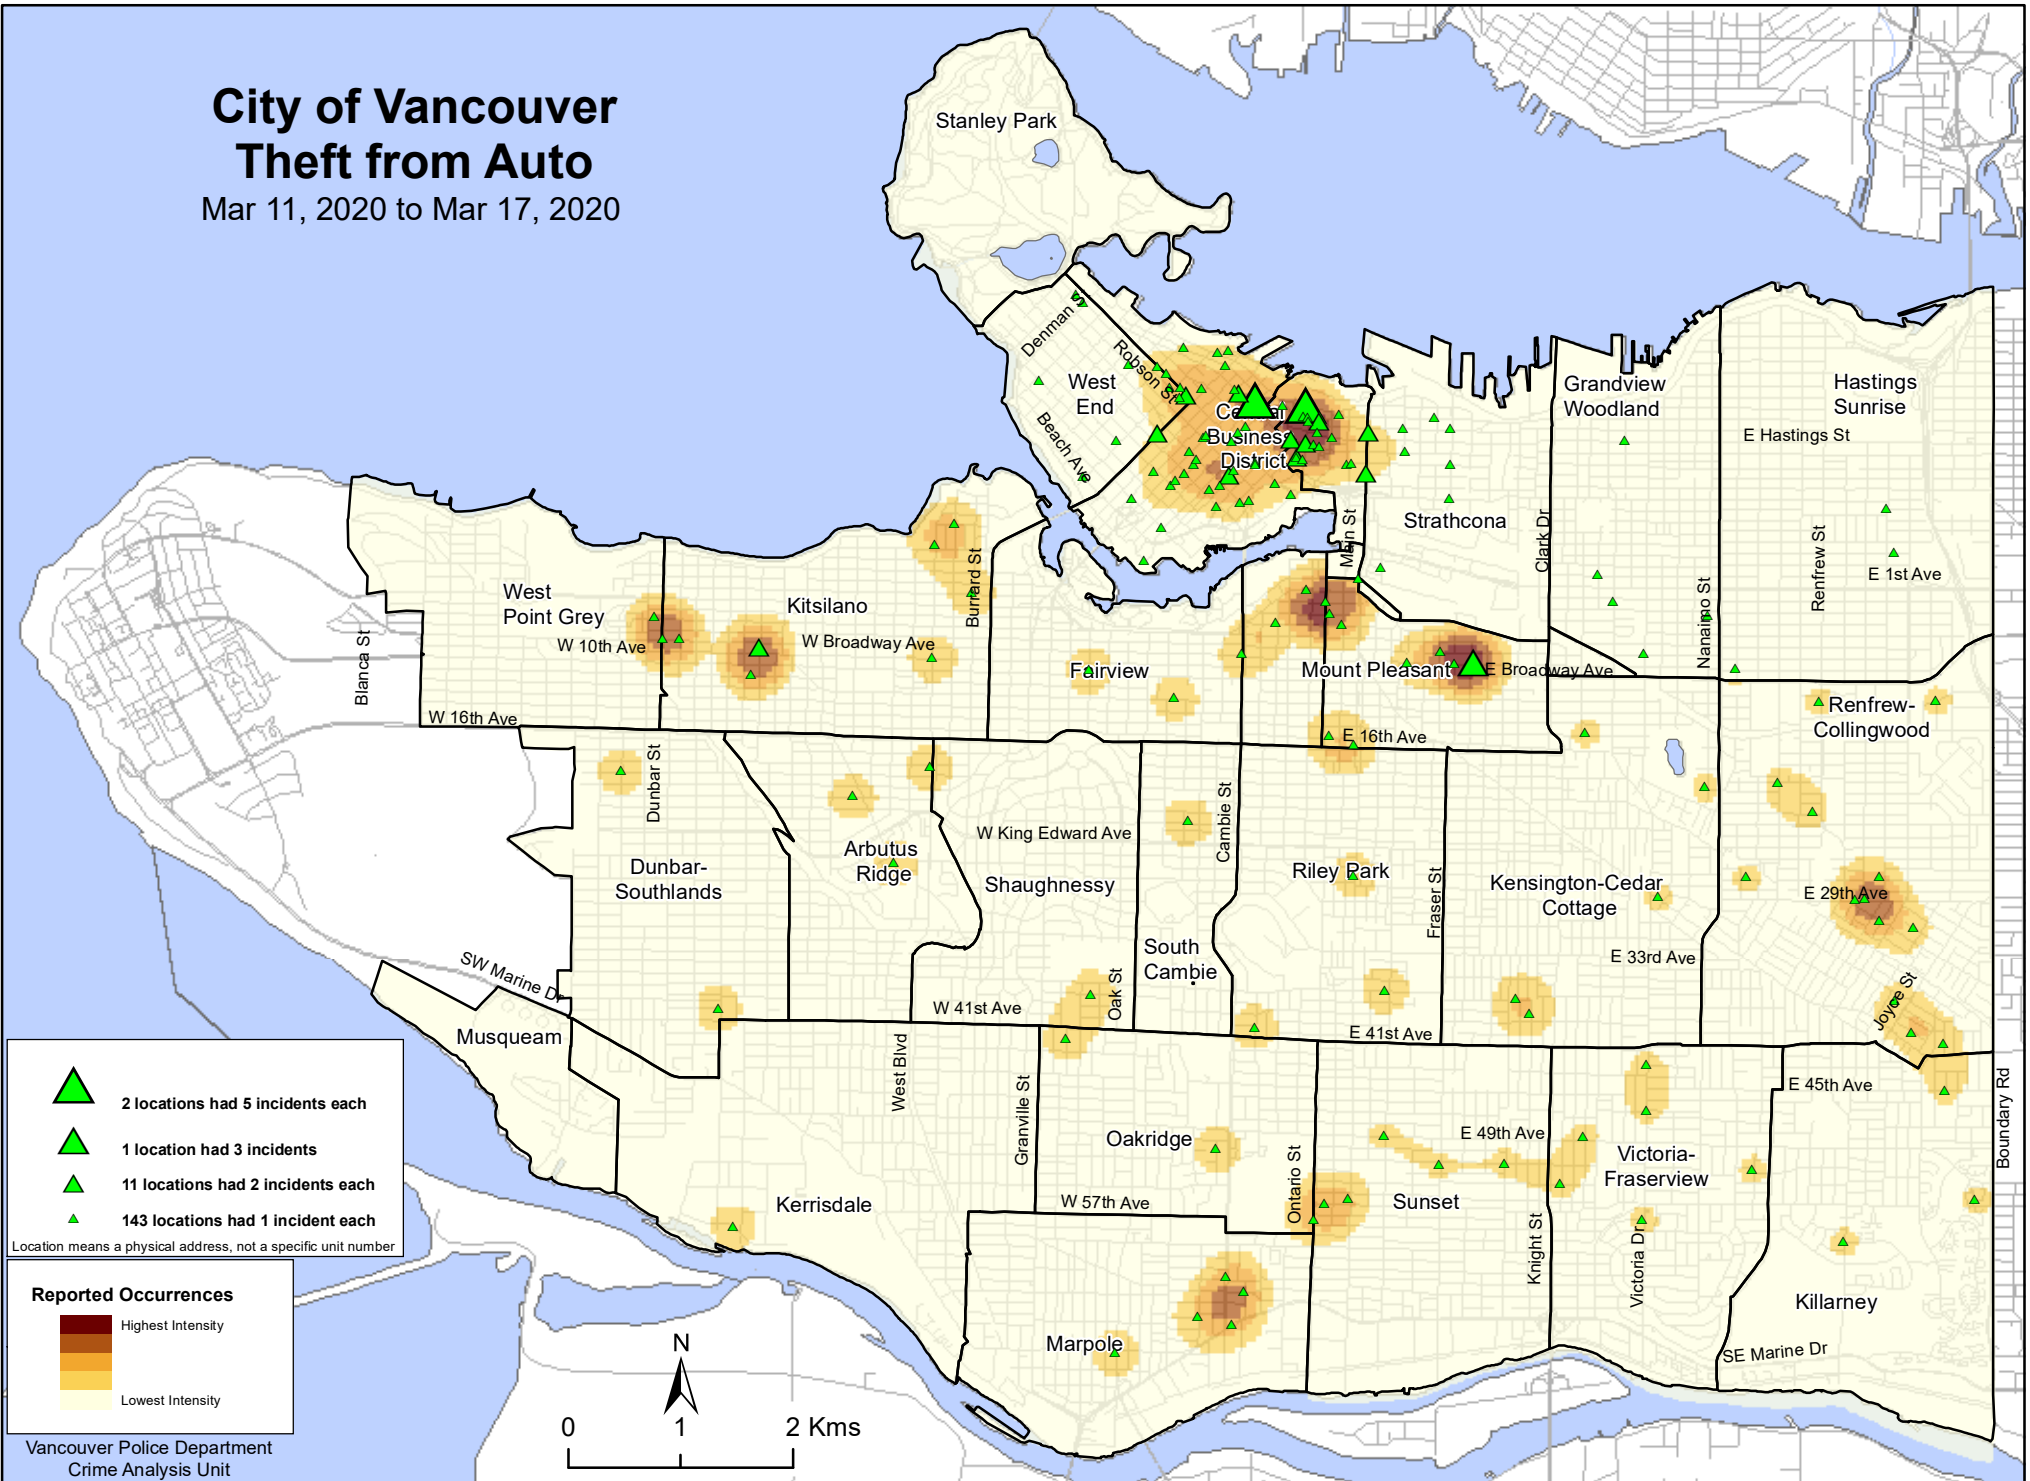

City of Vancouver Theft from Auto

Mar 11, 2020 to Mar 17, 2020

▲ 2 locations had 5 incidents each
▲ 1 location had 3 incidents
▲ 11 locations had 2 incidents each
▲ 143 locations had 1 incident each
 Location means a physical address, not a specific unit number

Reported Occurrences

Highest Intensity
 Lowest Intensity

Vancouver Police Department
Crime Analysis Unit