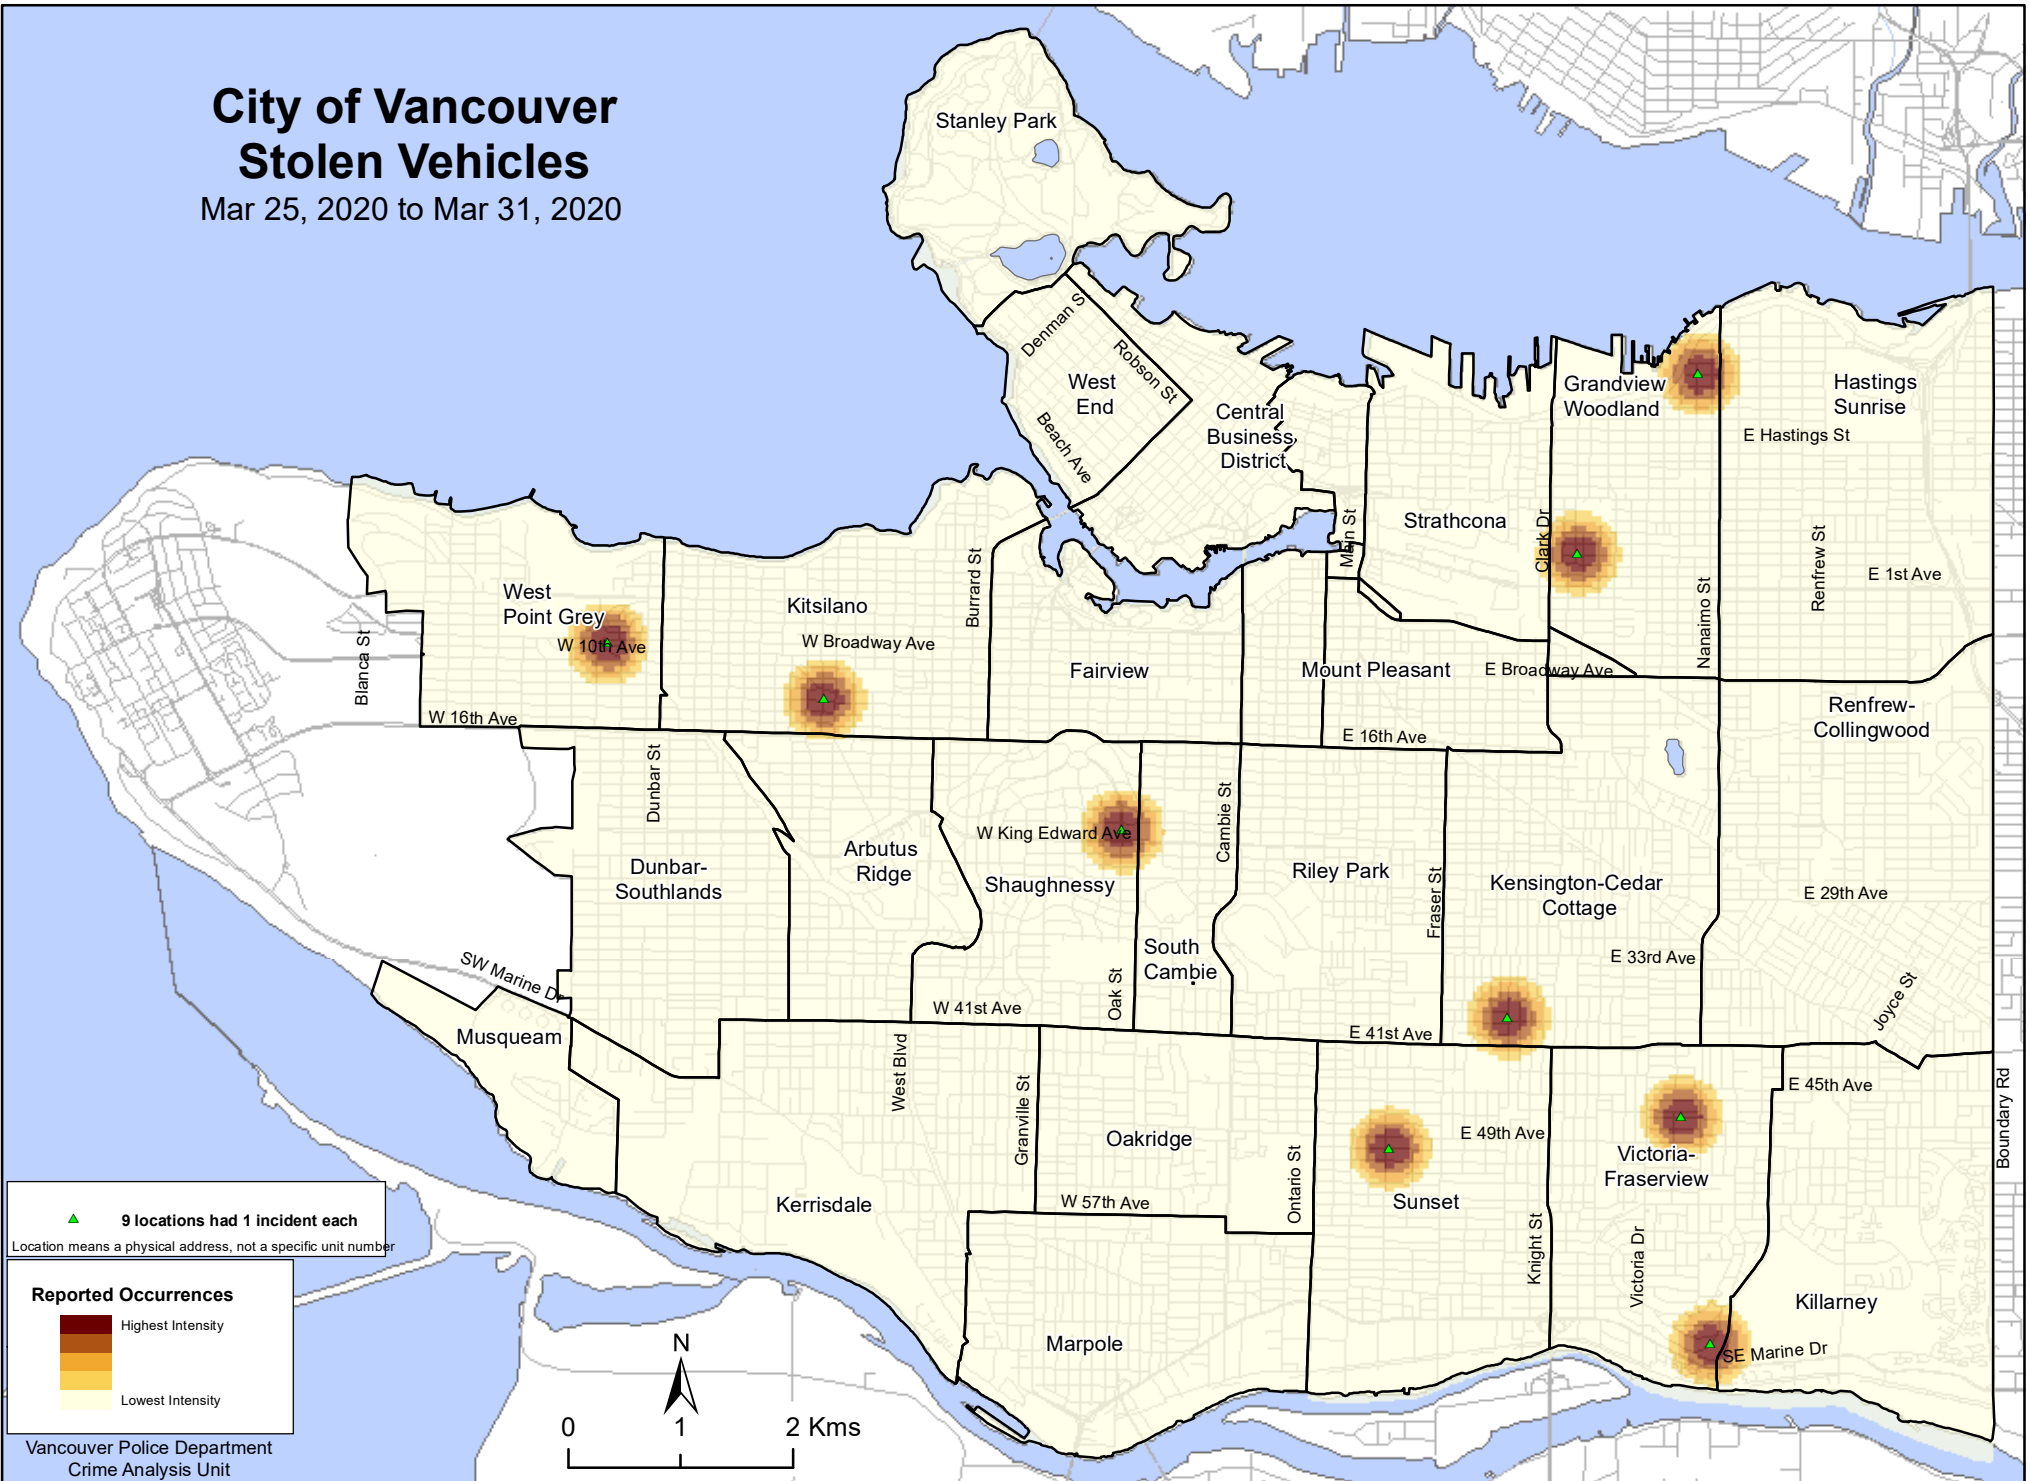

City of Vancouver Stolen Vehicles

Mar 25, 2020 to Mar 31, 2020

▲ 9 locations had 1 incident each
Location means a physical address, not a specific unit number

Reported Occurrences

Dark Red	Highest Intensity
Light Yellow	Lowest Intensity

Vancouver Police Department
Crime Analysis Unit