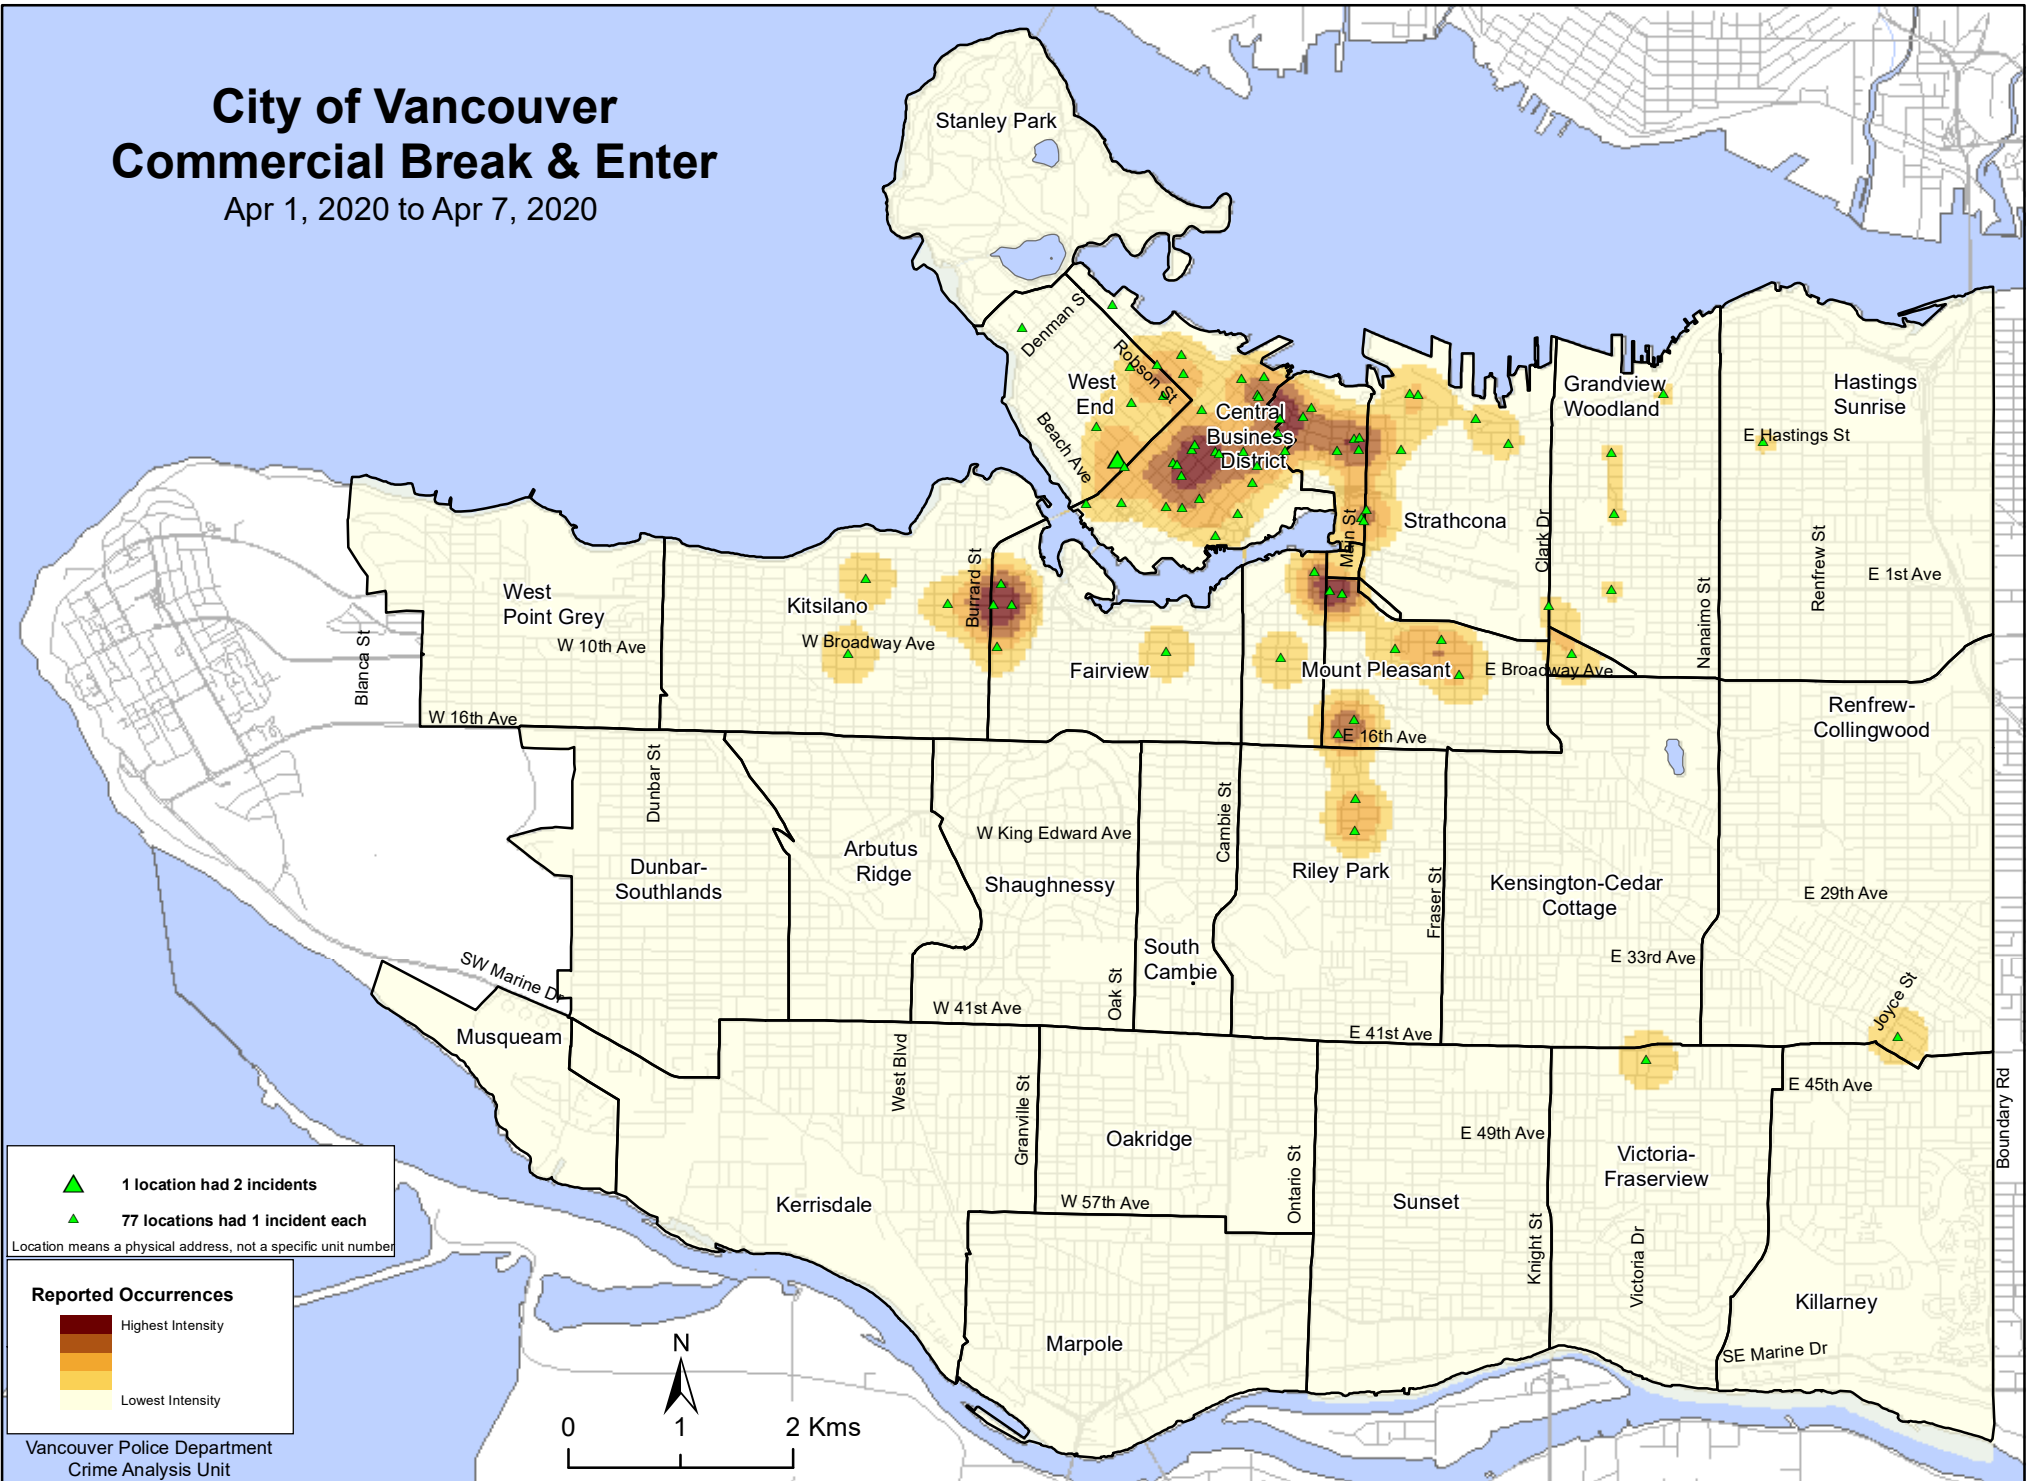

City of Vancouver Commercial Break & Enter

Apr 1, 2020 to Apr 7, 2020

▲ 1 location had 2 incidents
▲ 77 locations had 1 incident each
Location means a physical address, not a specific unit number