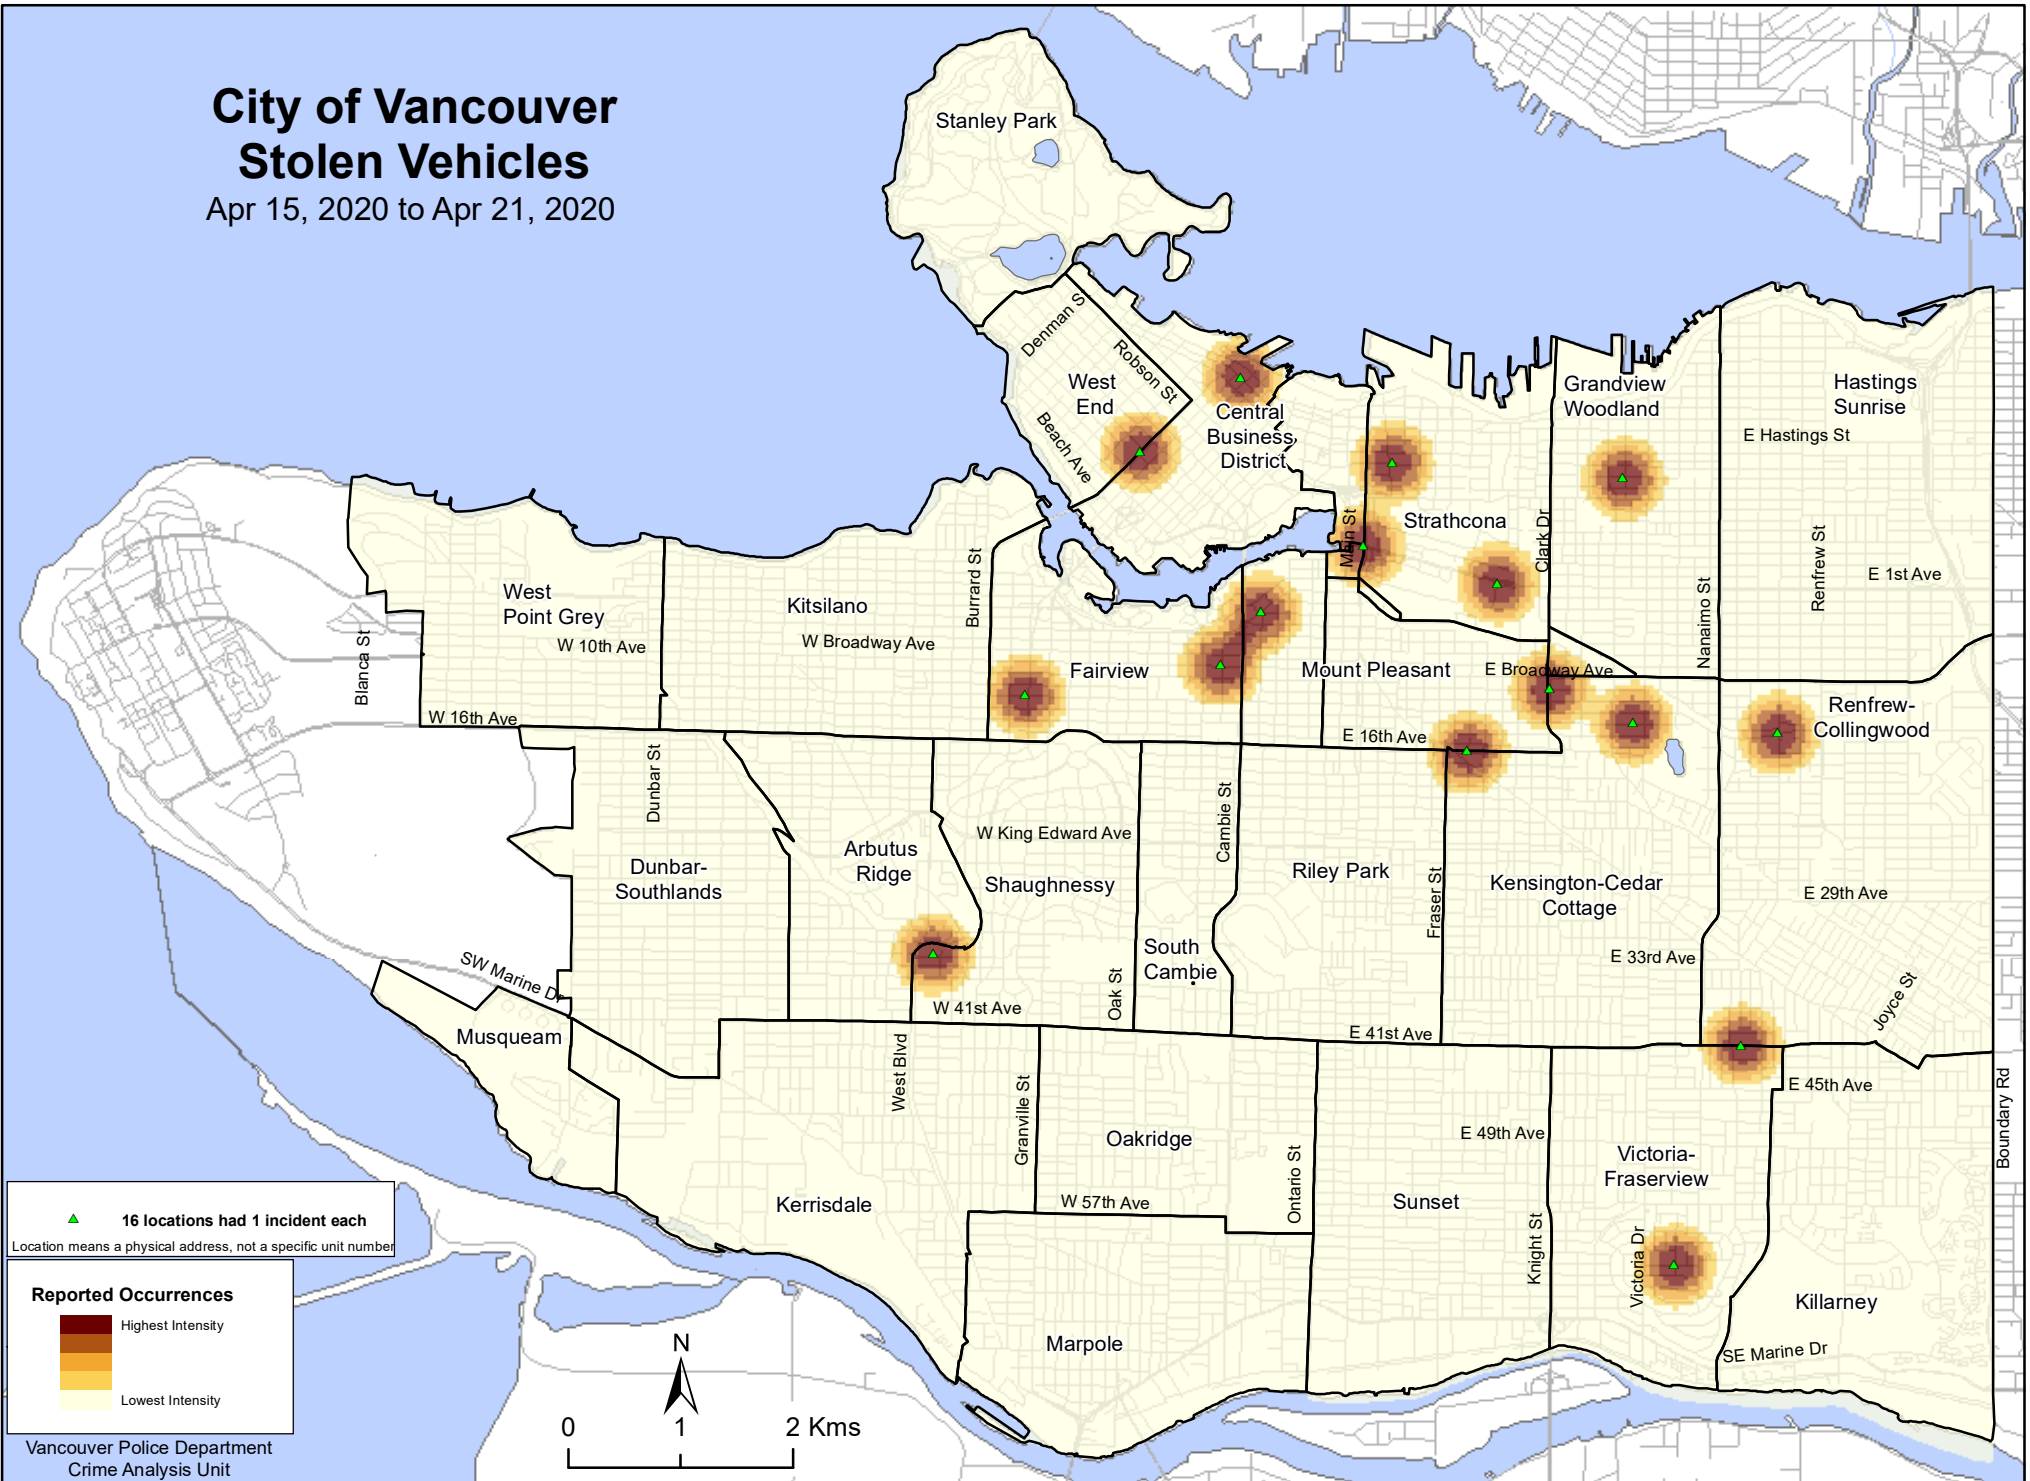

# City of Vancouver Stolen Vehicles

Apr 15, 2020 to Apr 21, 2020

▲ 16 locations had 1 incident each  
Location means a physical address, not a specific unit number

Vancouver Police Department  
Crime Analysis Unit