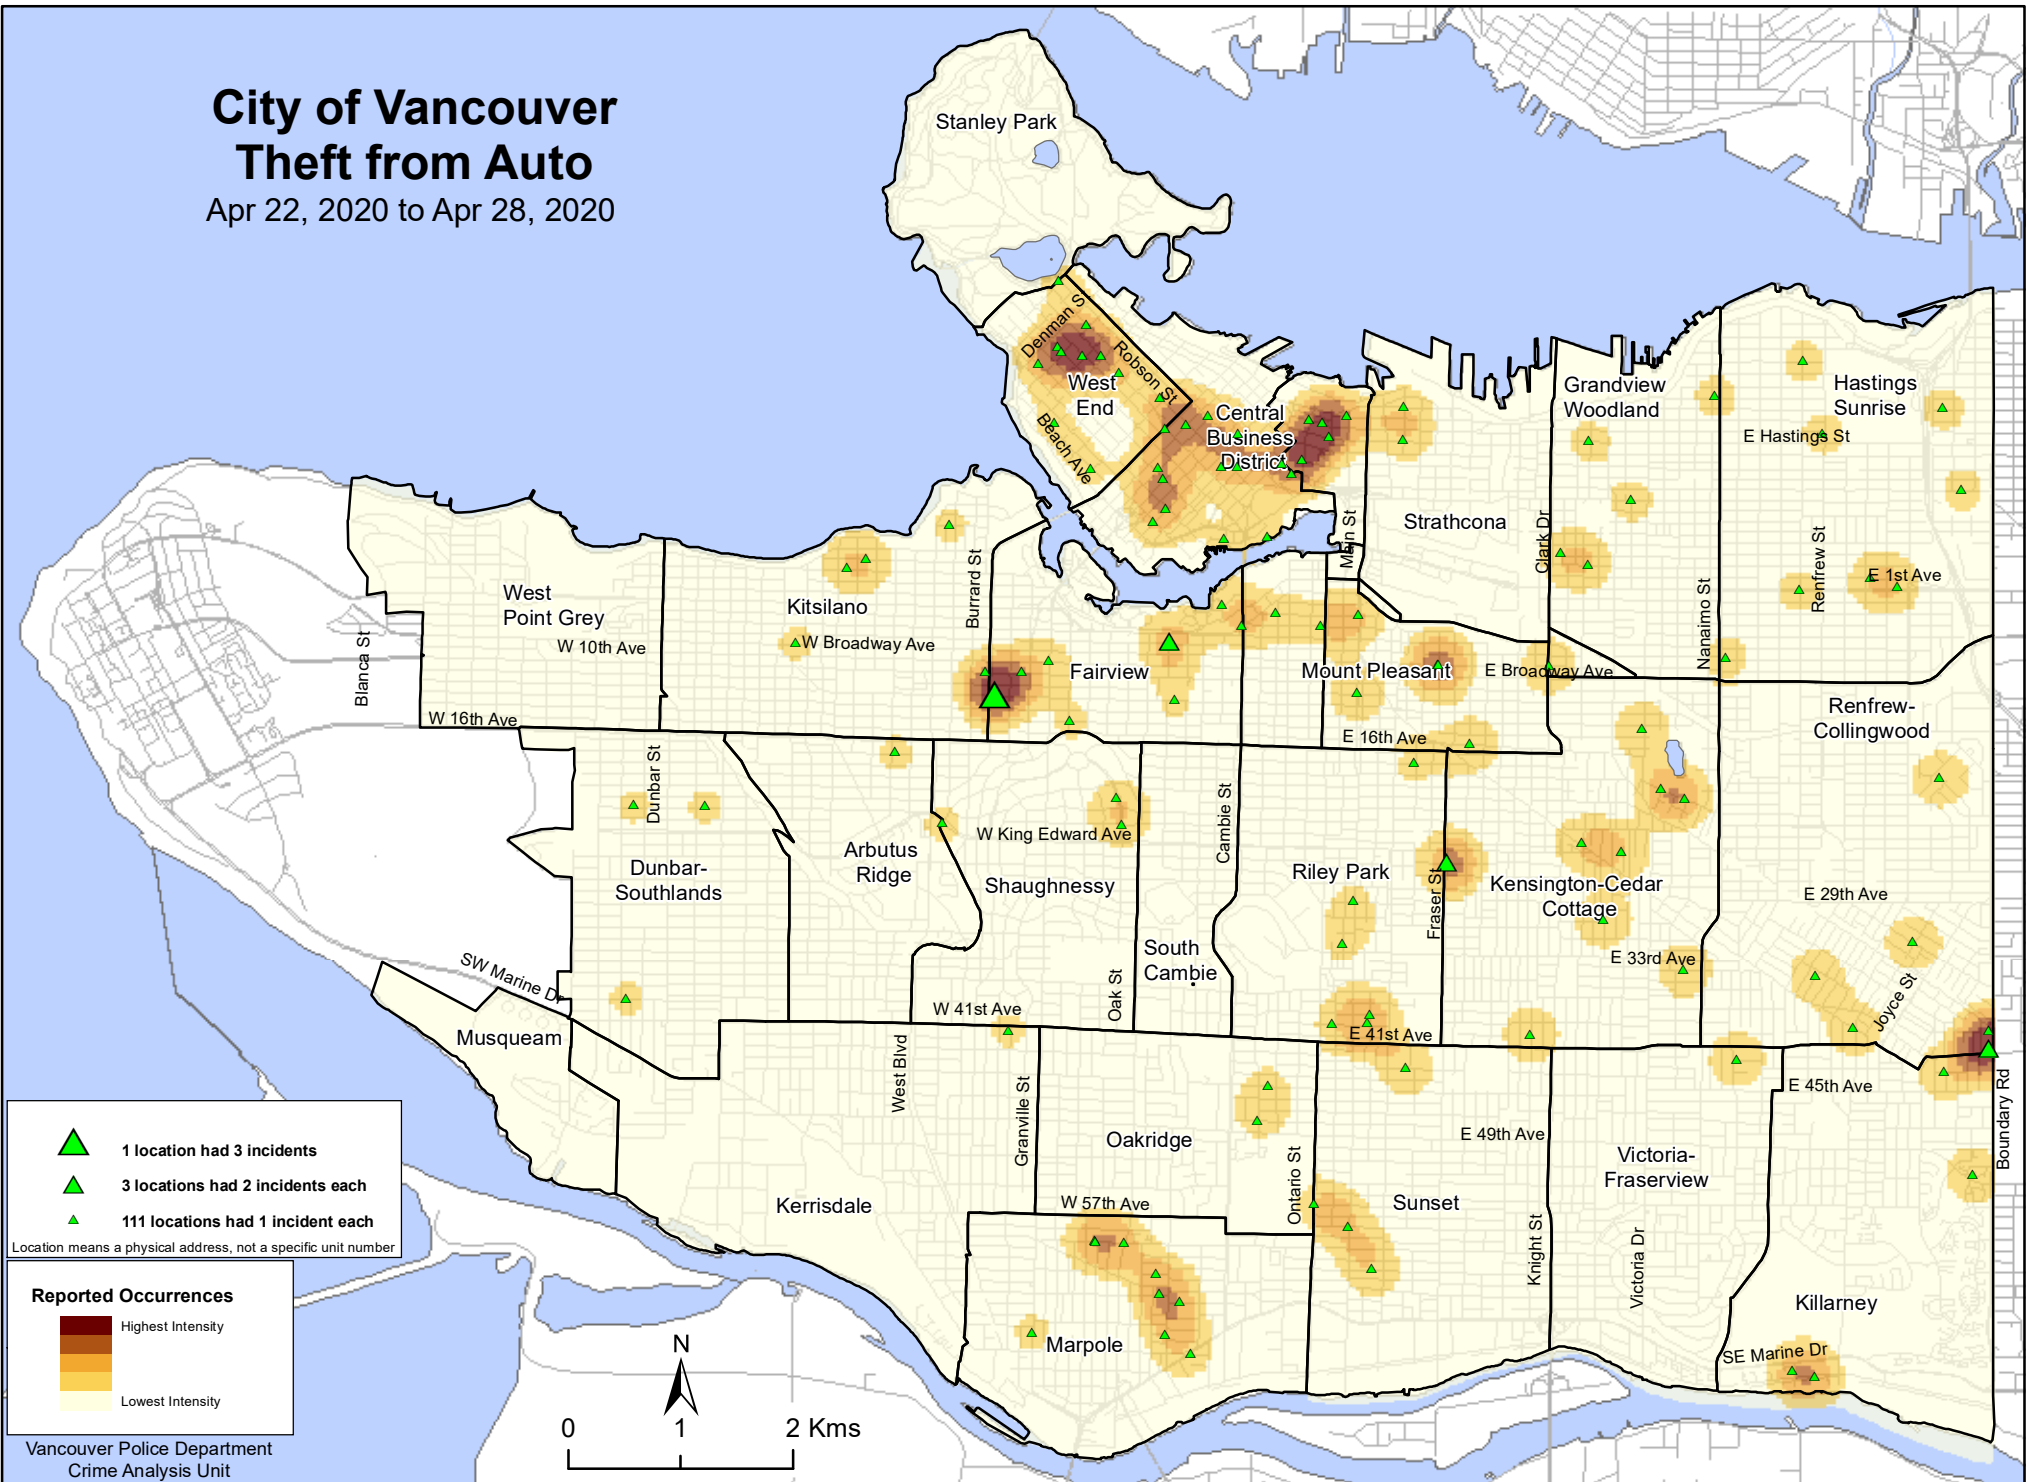

City of Vancouver Theft from Auto

Apr 22, 2020 to Apr 28, 2020

▲ 1 location had 3 incidents
▲ 3 locations had 2 incidents each
▲ 111 locations had 1 incident each
 Location means a physical address, not a specific unit number

Reported Occurrences

Highest Intensity
 Lowest Intensity

Vancouver Police Department
Crime Analysis Unit