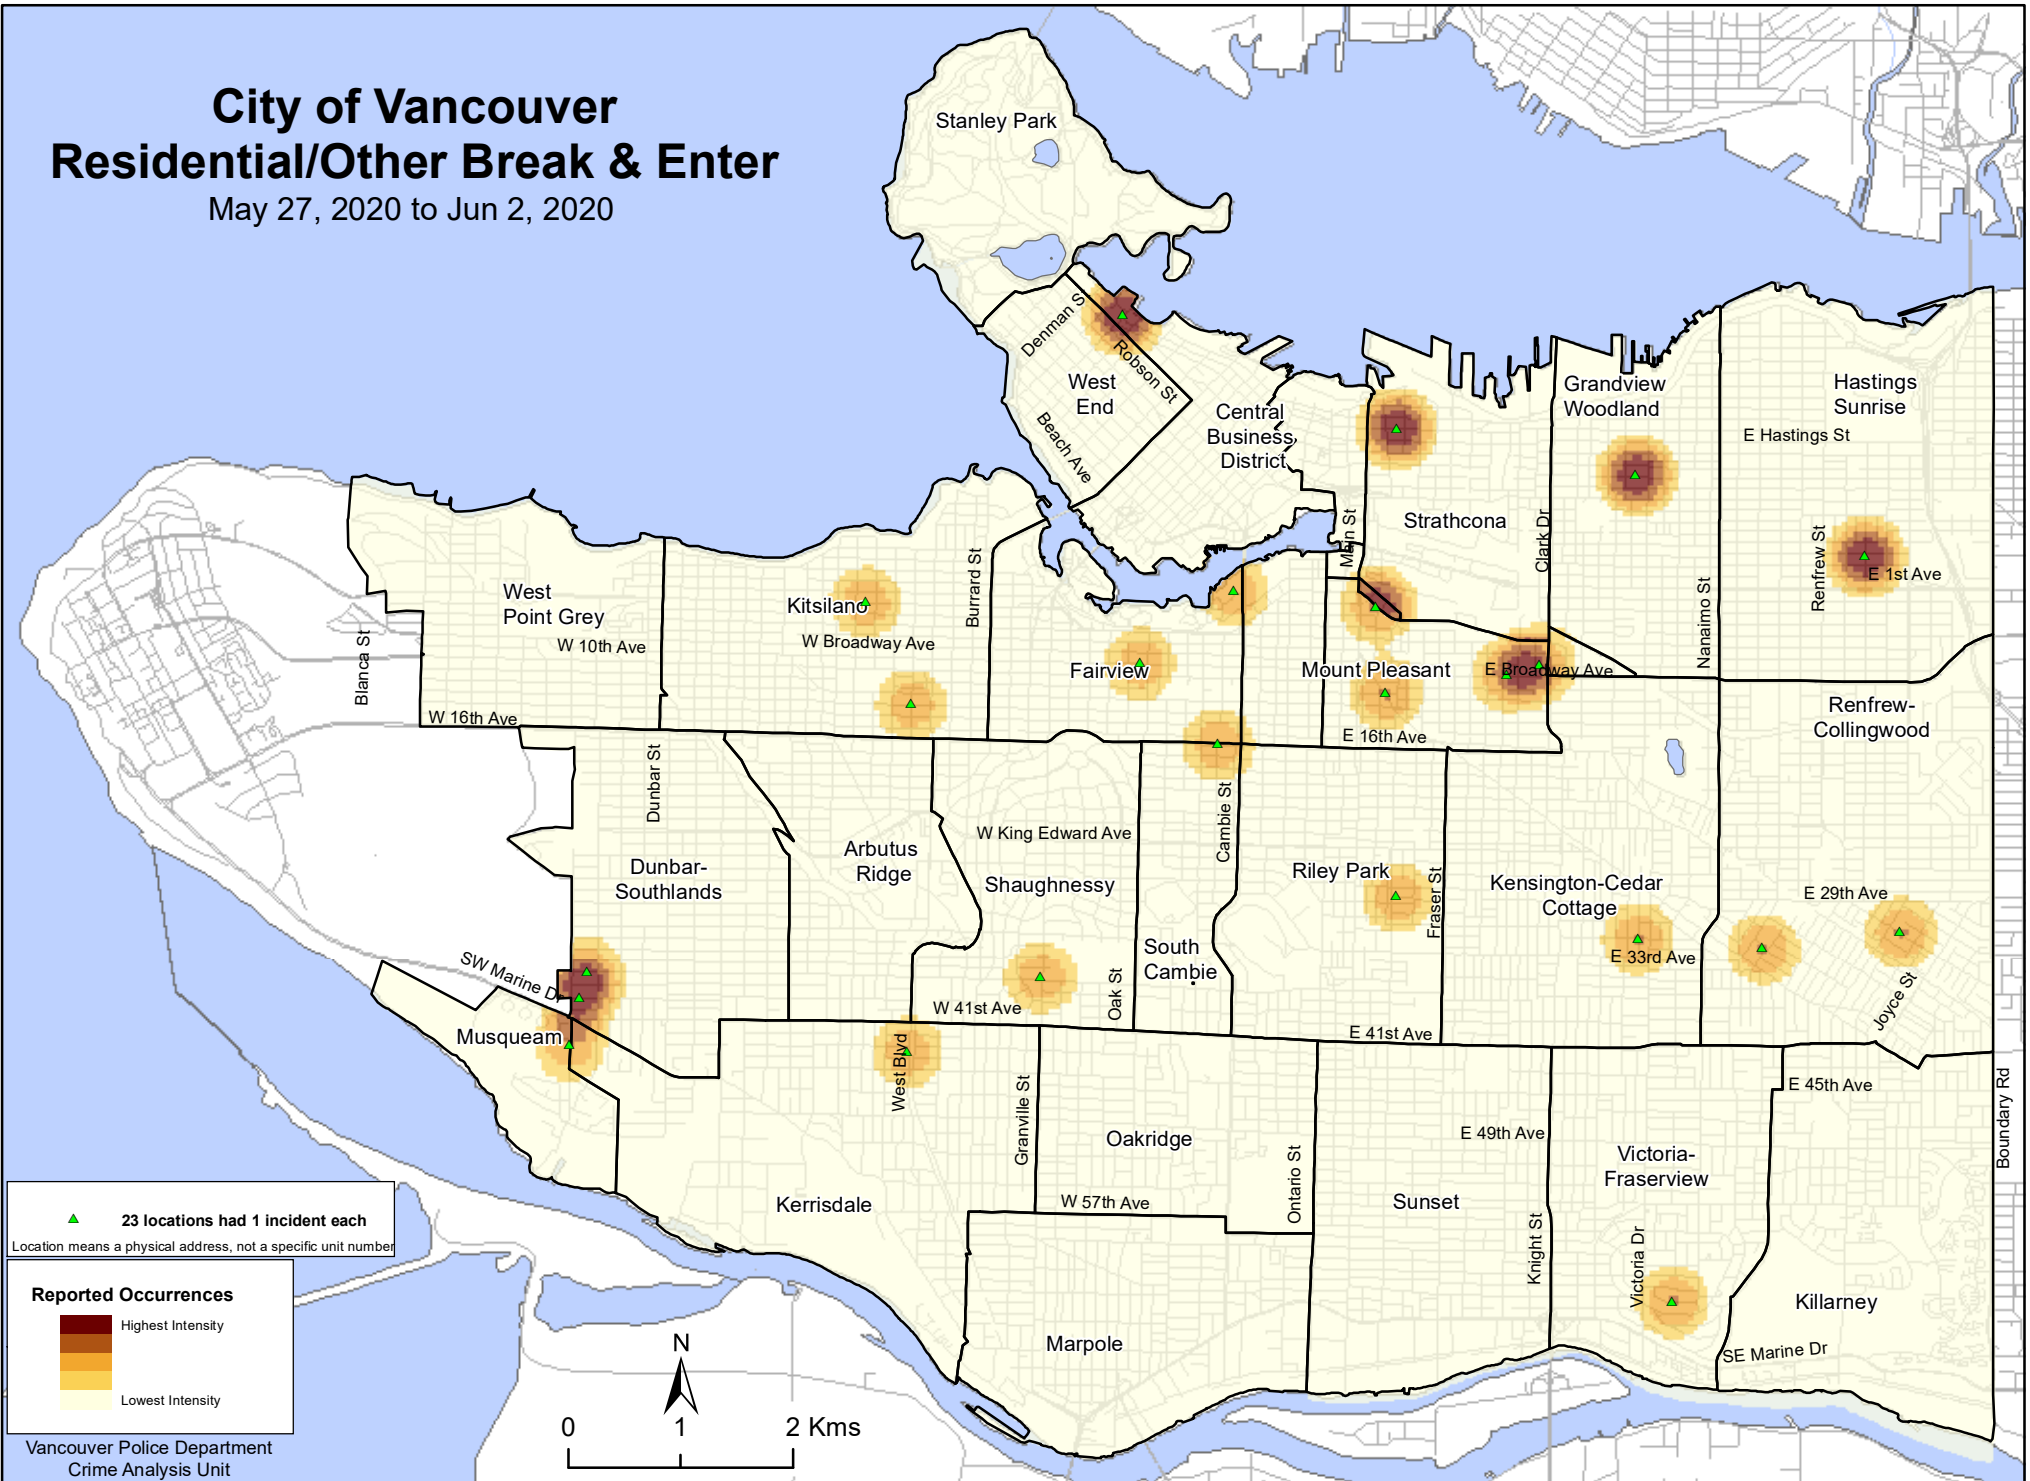

City of Vancouver Residential/Other Break & Enter

May 27, 2020 to Jun 2, 2020

▲ 23 locations had 1 incident each
Location means a physical address, not a specific unit number

Reported Occurrences

Highest Intensity

Lowest Intensity

Vancouver Police Department
Crime Analysis Unit