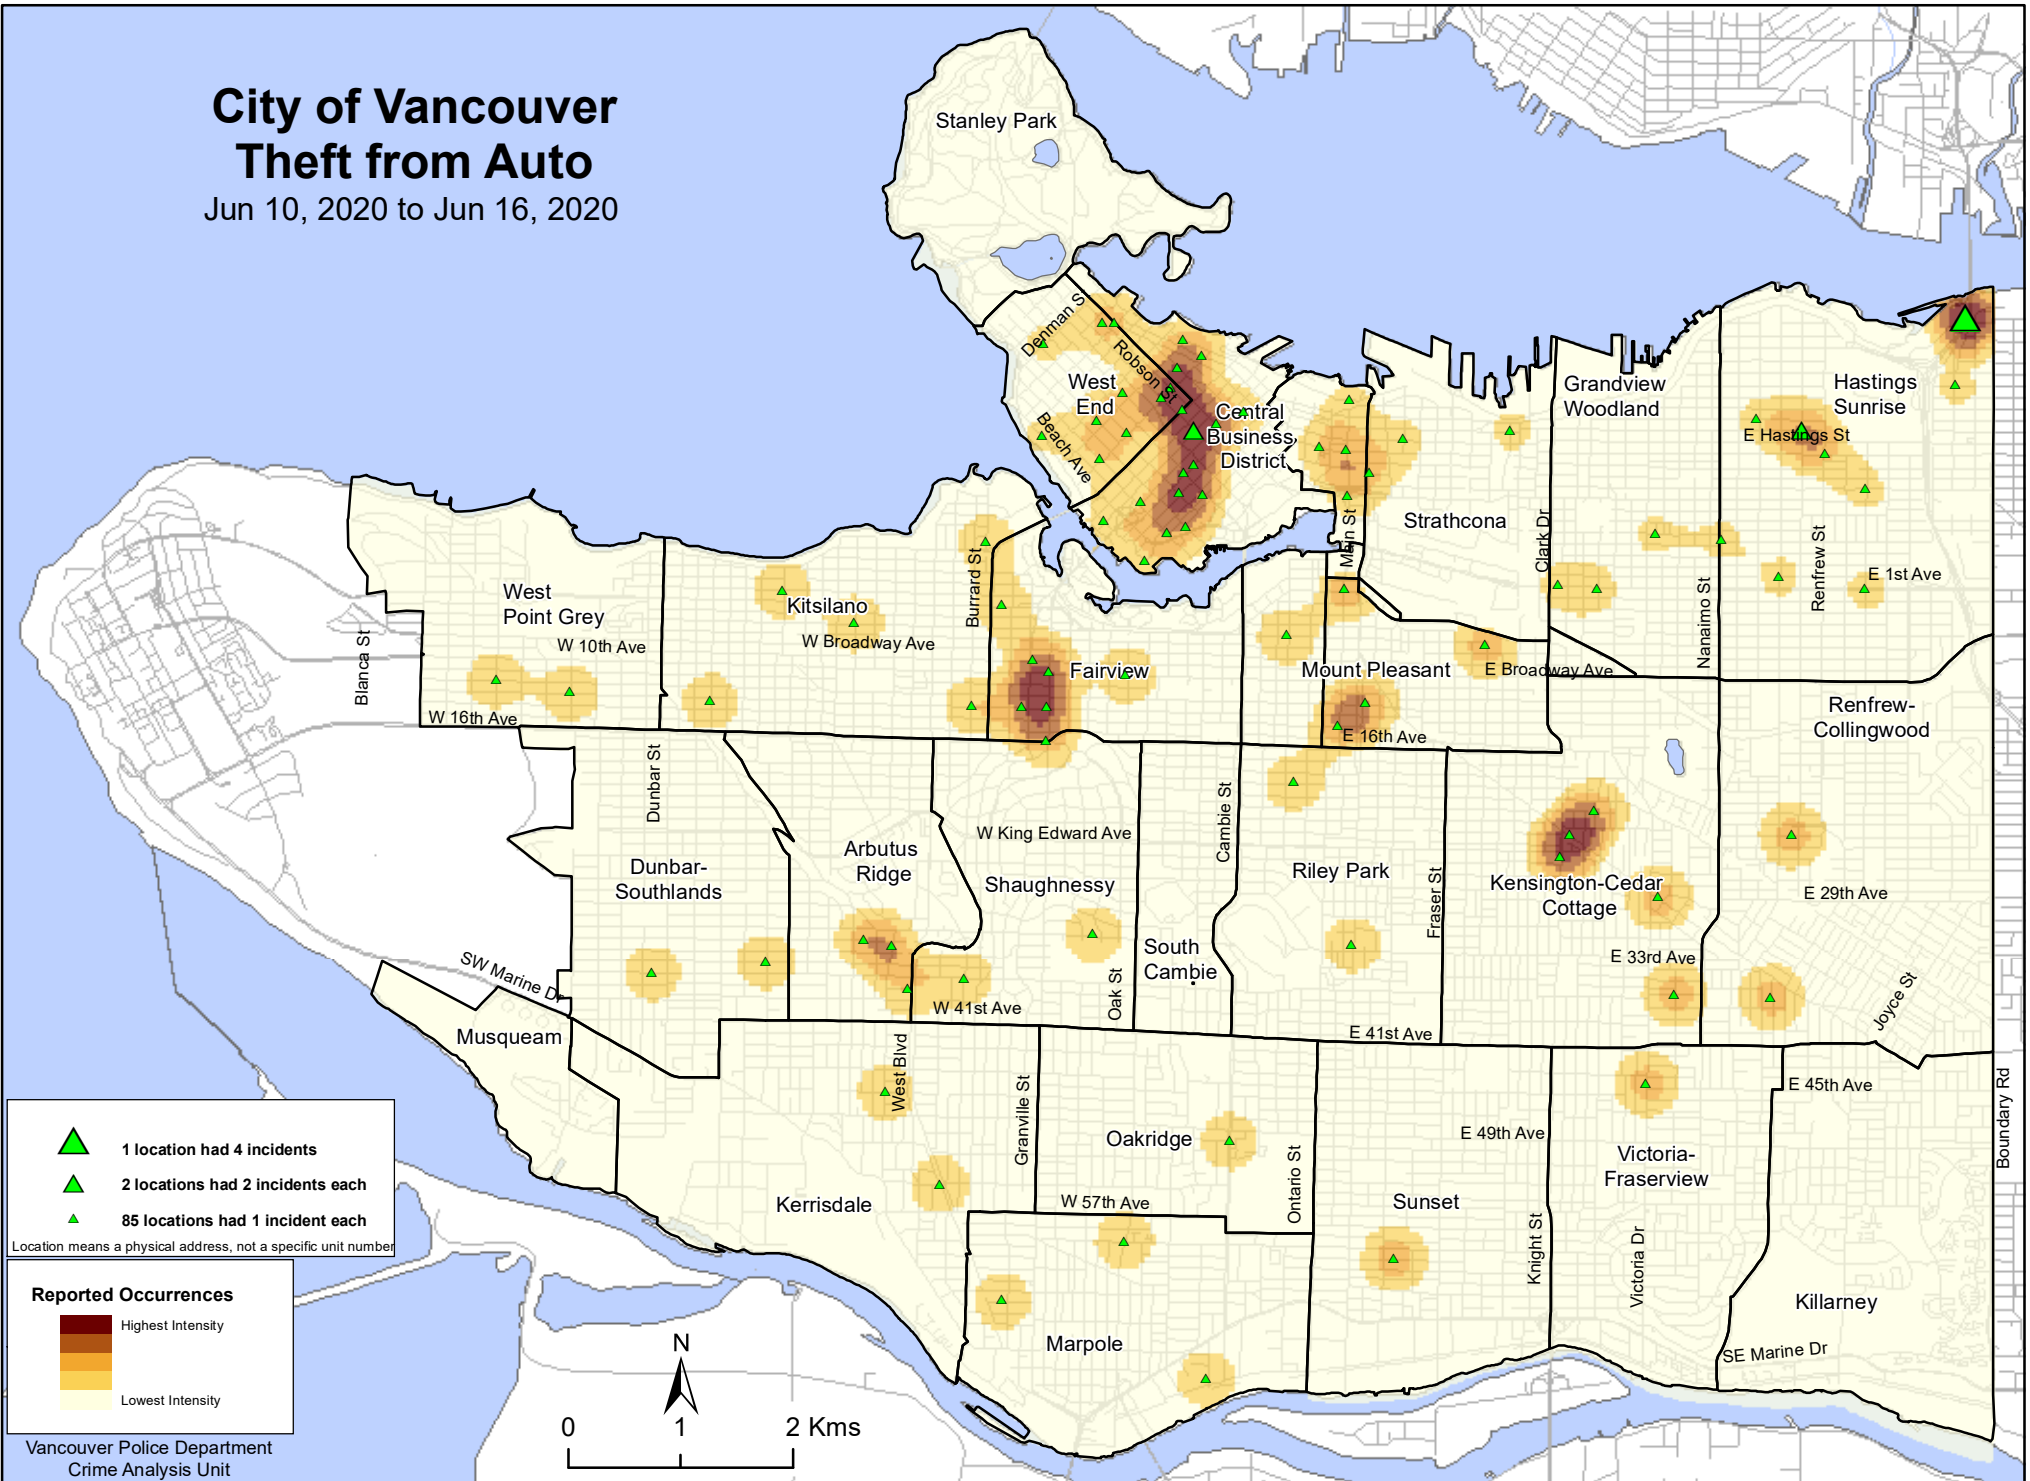

City of Vancouver Theft from Auto

Jun 10, 2020 to Jun 16, 2020

▲ 1 location had 4 incidents
▲ 2 locations had 2 incidents each
▲ 85 locations had 1 incident each
 Location means a physical address, not a specific unit number

Reported Occurrences
 Highest Intensity
 Lowest Intensity

Vancouver Police Department
Crime Analysis Unit