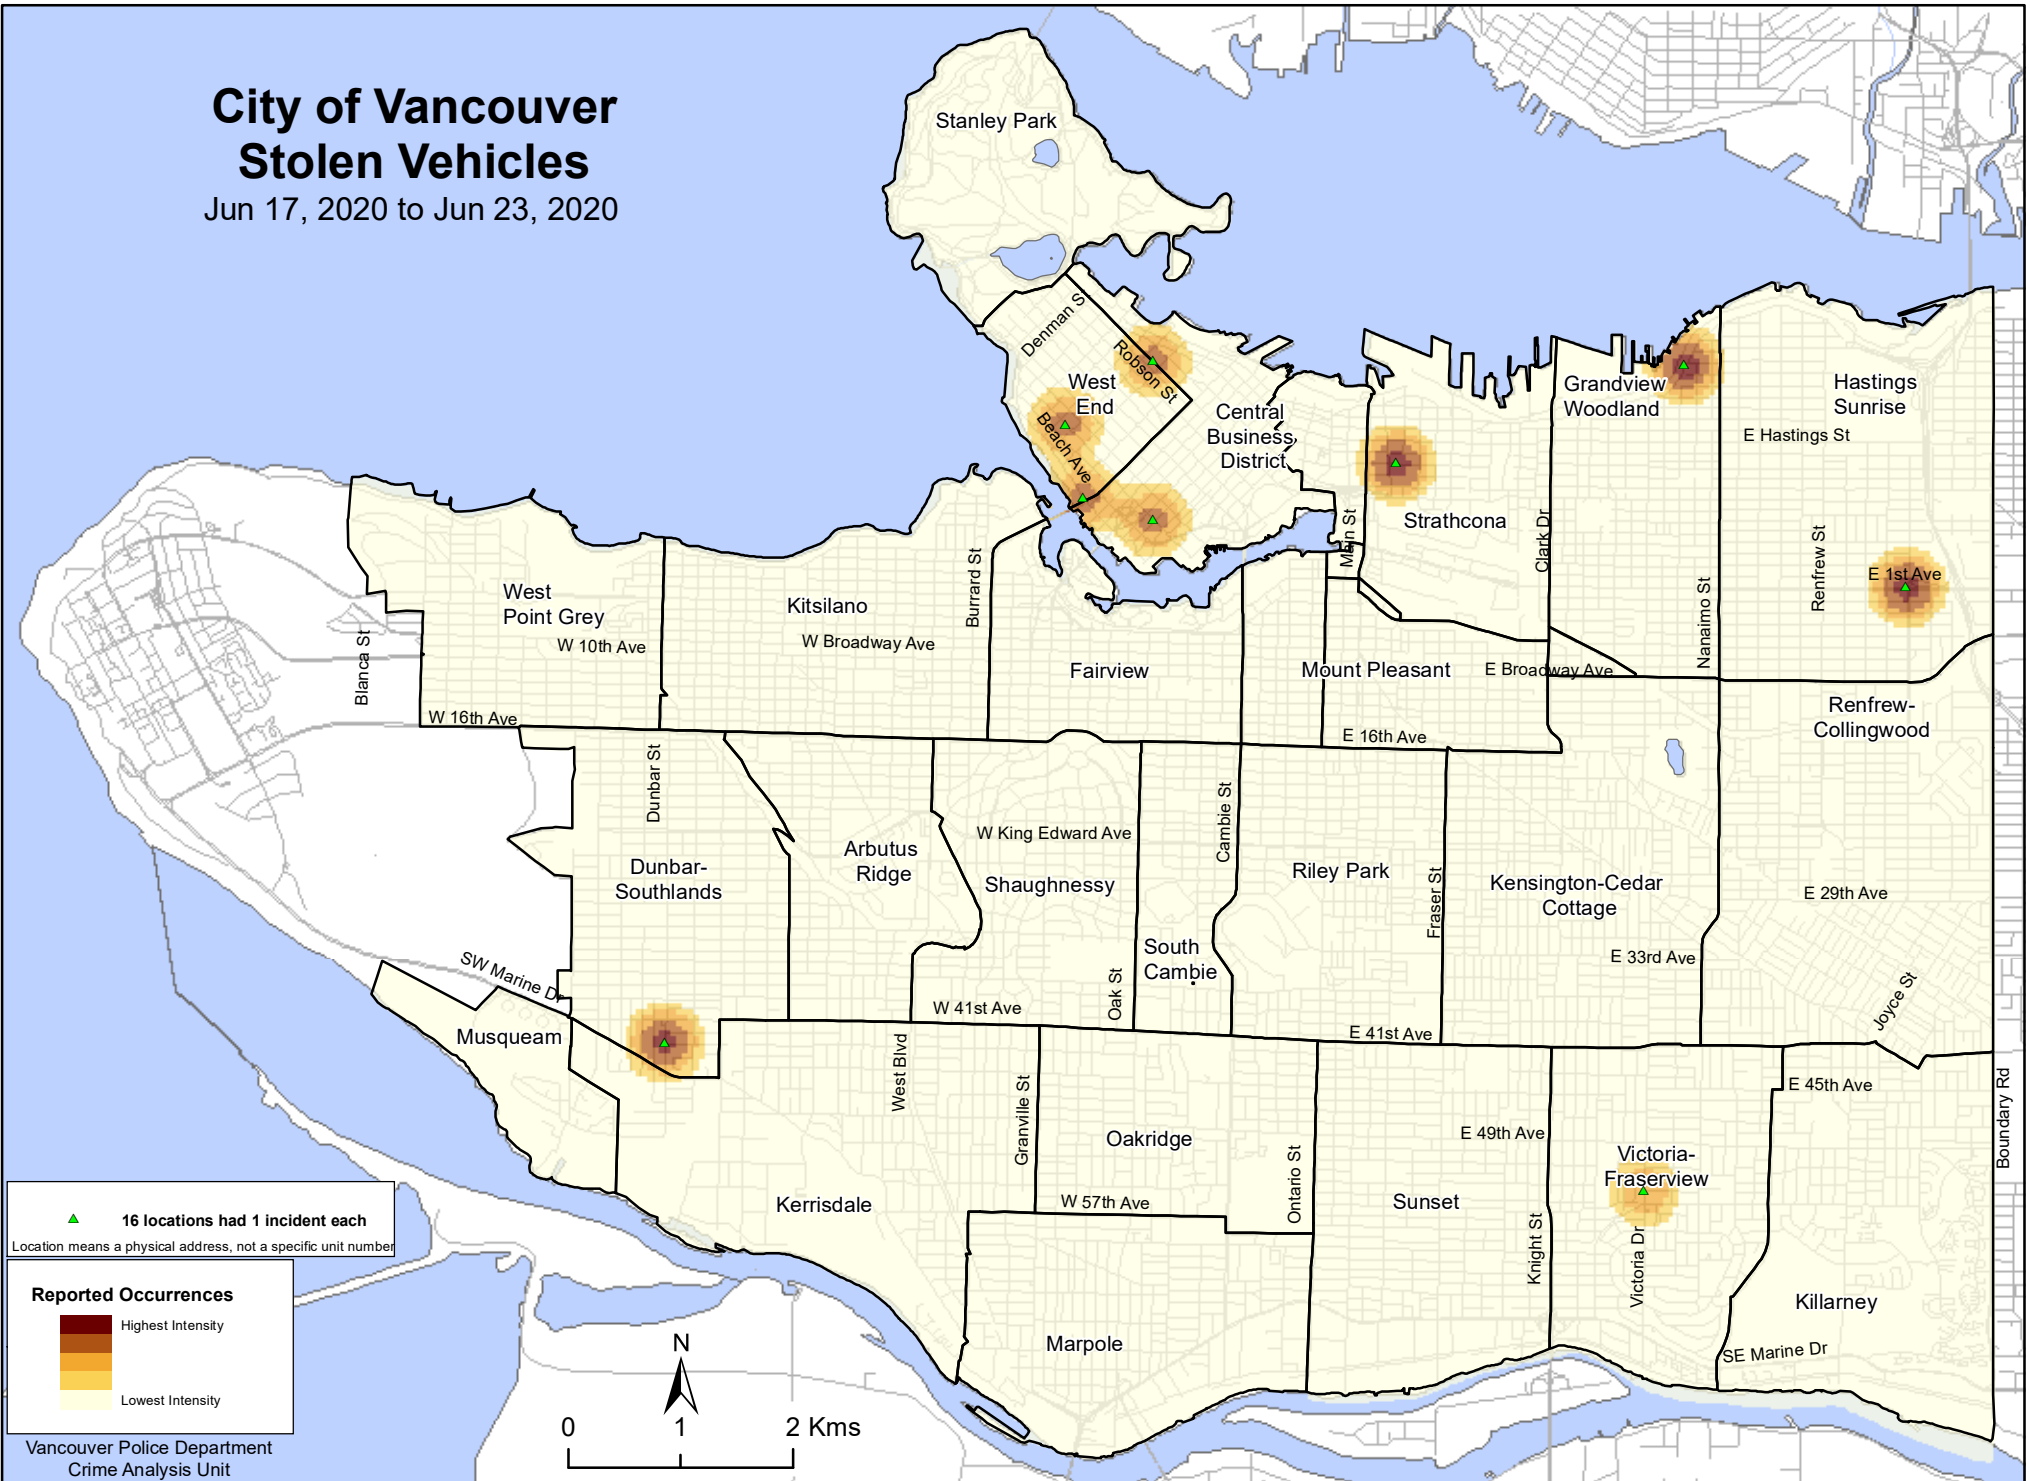

City of Vancouver Stolen Vehicles

Jun 17, 2020 to Jun 23, 2020

▲ 16 locations had 1 incident each
Location means a physical address, not a specific unit number

Reported Occurrences

Highest Intensity

Lowest Intensity

Vancouver Police Department
Crime Analysis Unit