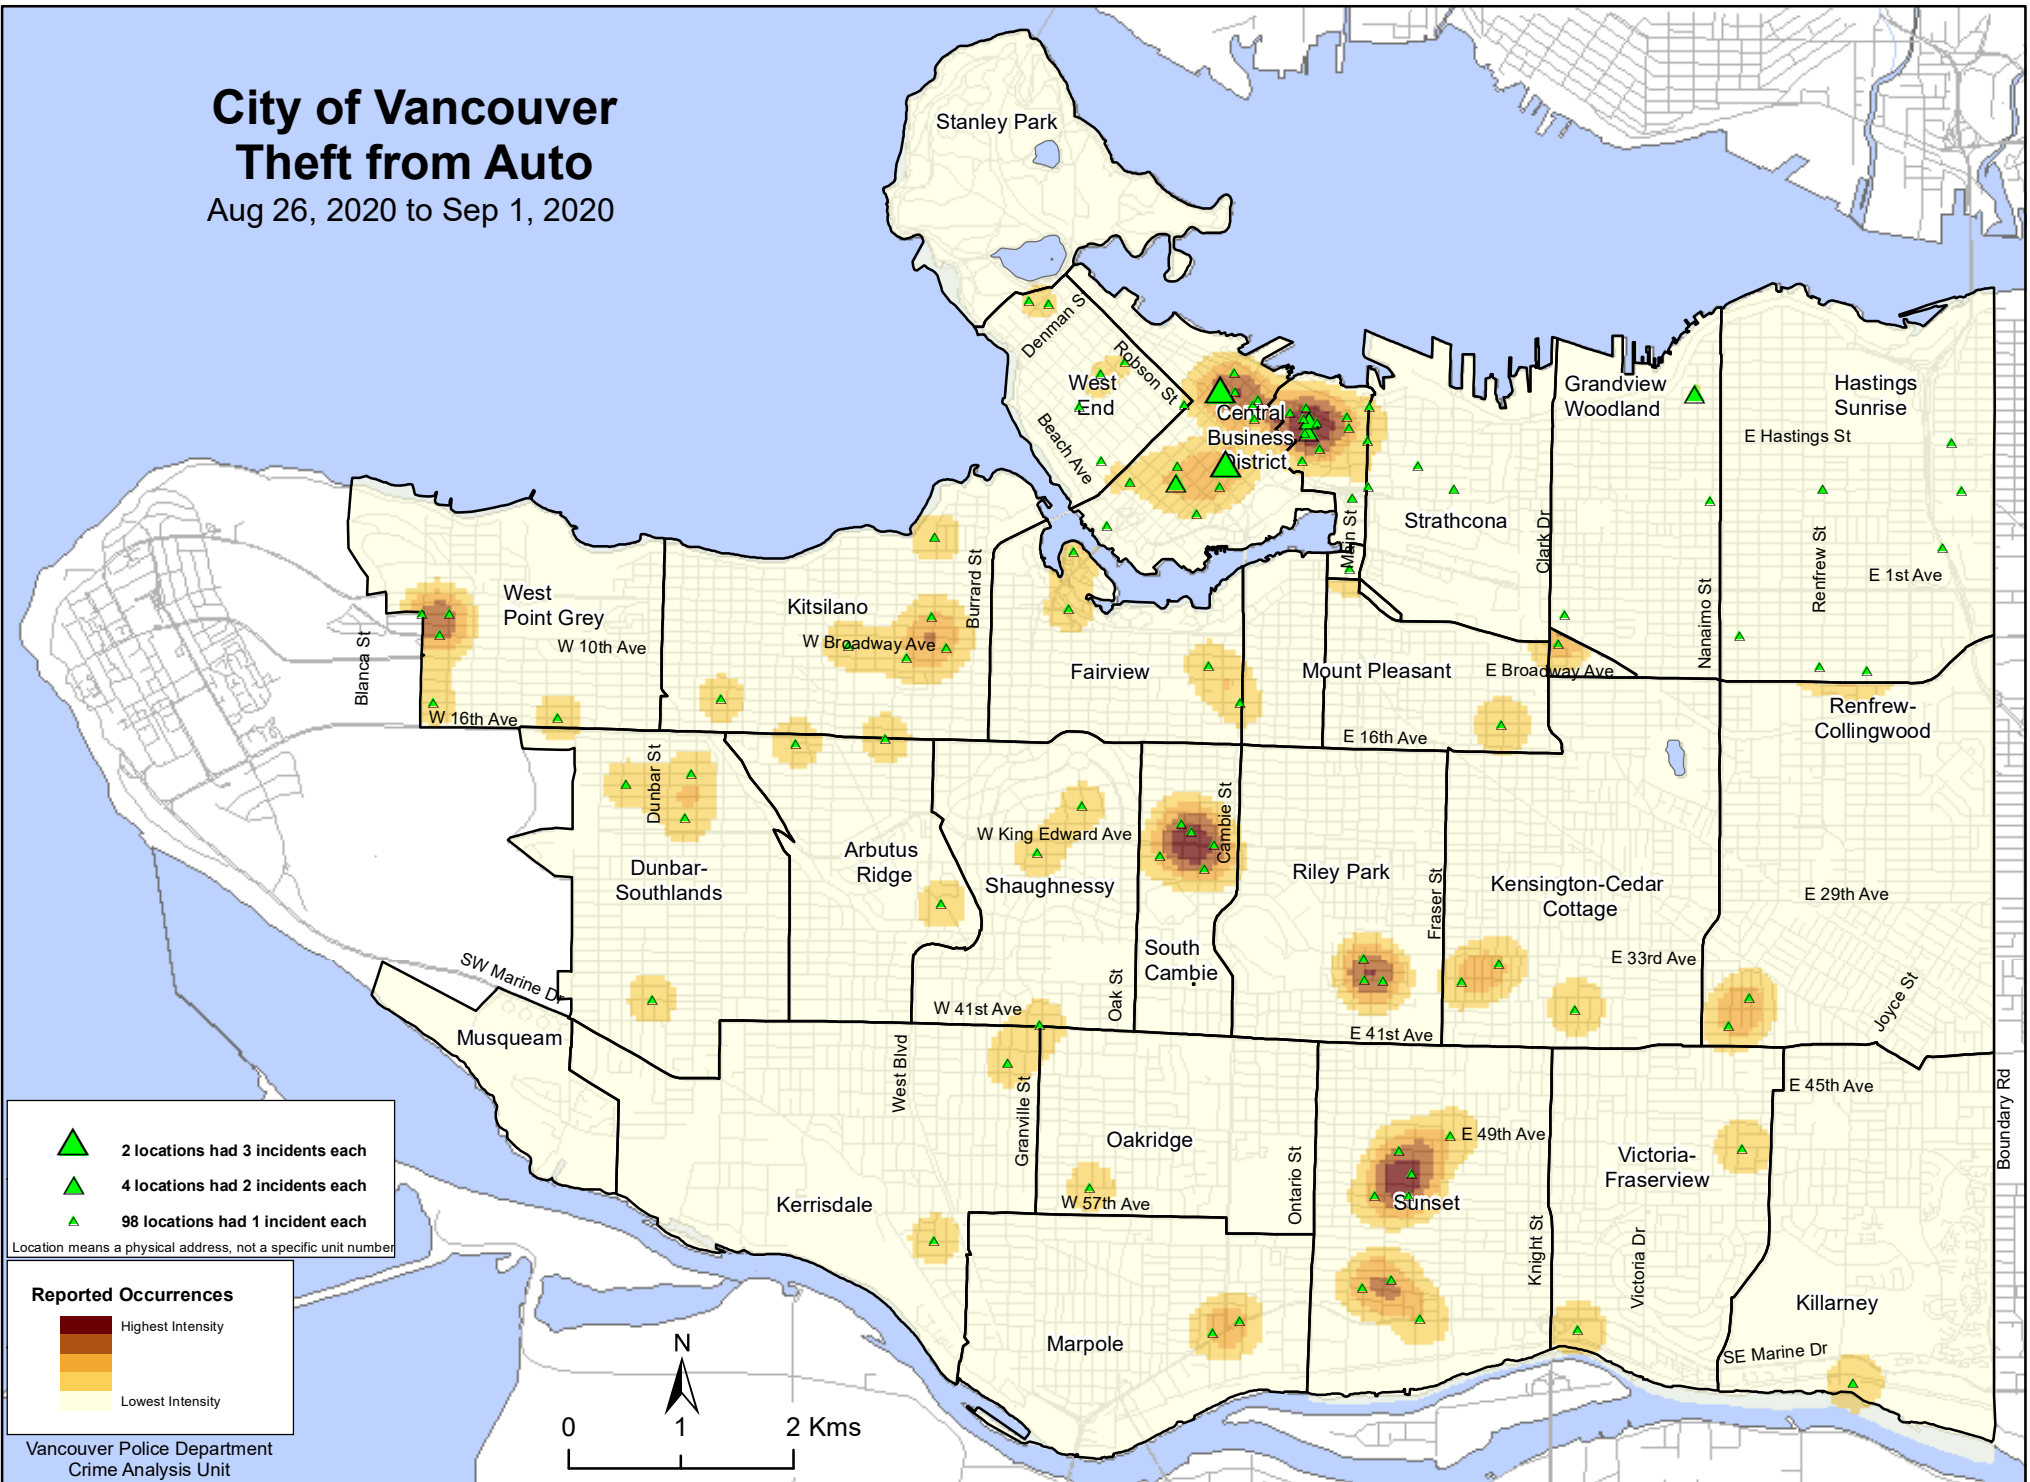

City of Vancouver Theft from Auto

Aug 26, 2020 to Sep 1, 2020

- ▲ 2 locations had 3 incidents each
- ▲ 4 locations had 2 incidents each
- ▲ 98 locations had 1 incident each

Location means a physical address, not a specific unit number

Reported Occurrences

	Highest Intensity
	Lowest Intensity

Vancouver Police Department
Crime Analysis Unit