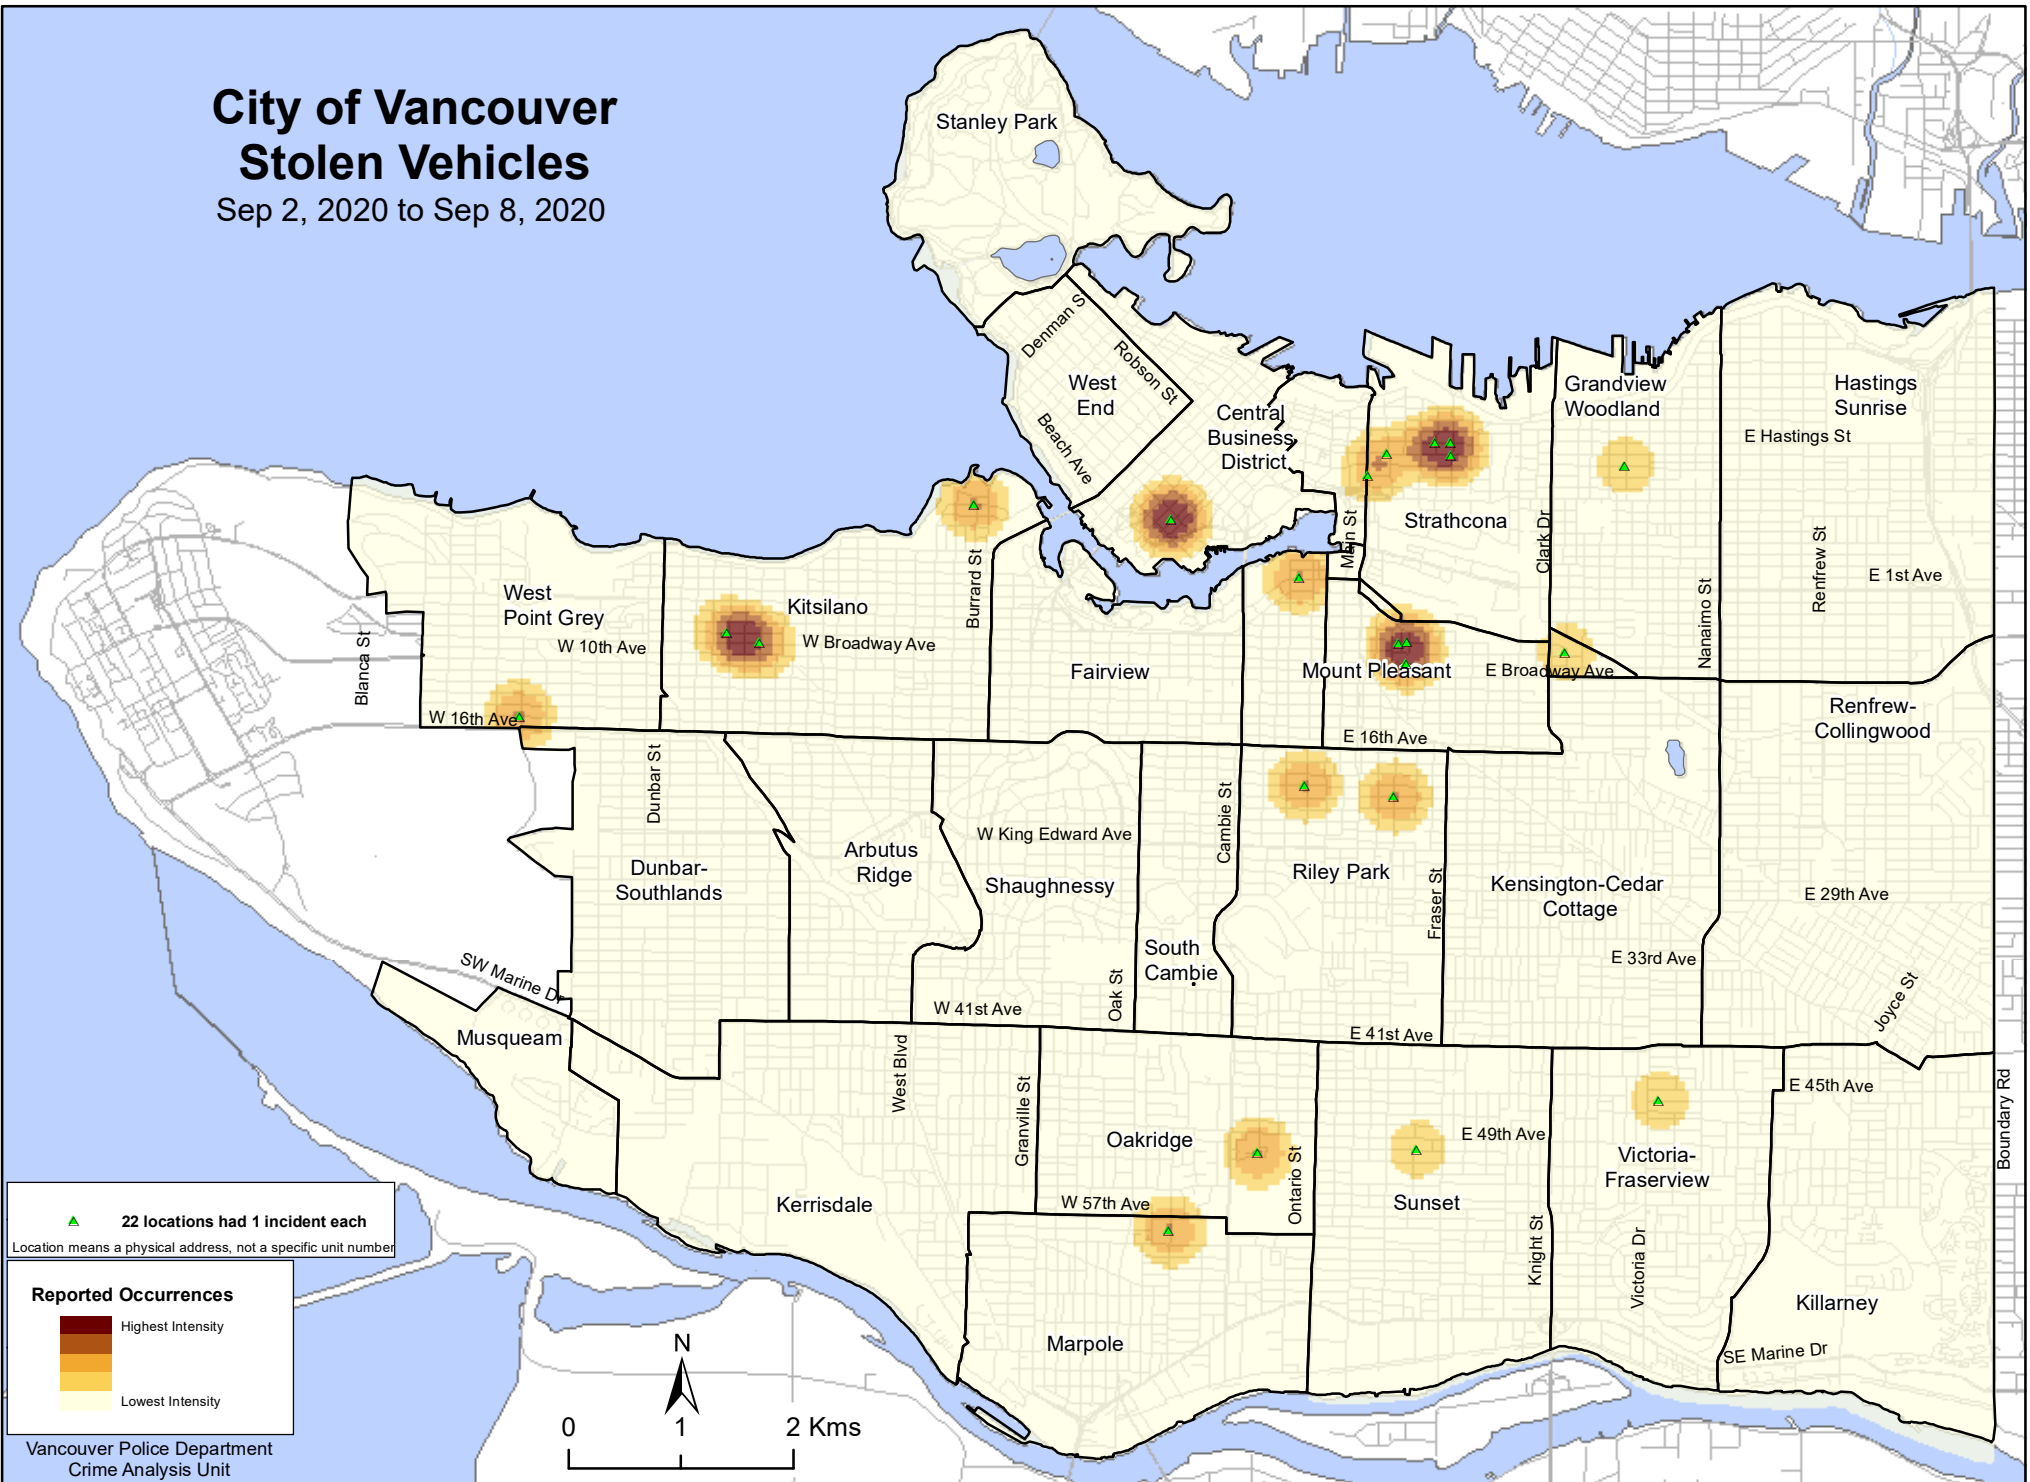

City of Vancouver Stolen Vehicles

Sep 2, 2020 to Sep 8, 2020

▲ 22 locations had 1 incident each
Location means a physical address, not a specific unit number

Reported Occurrences

Highest Intensity

Lowest Intensity

Vancouver Police Department
Crime Analysis Unit