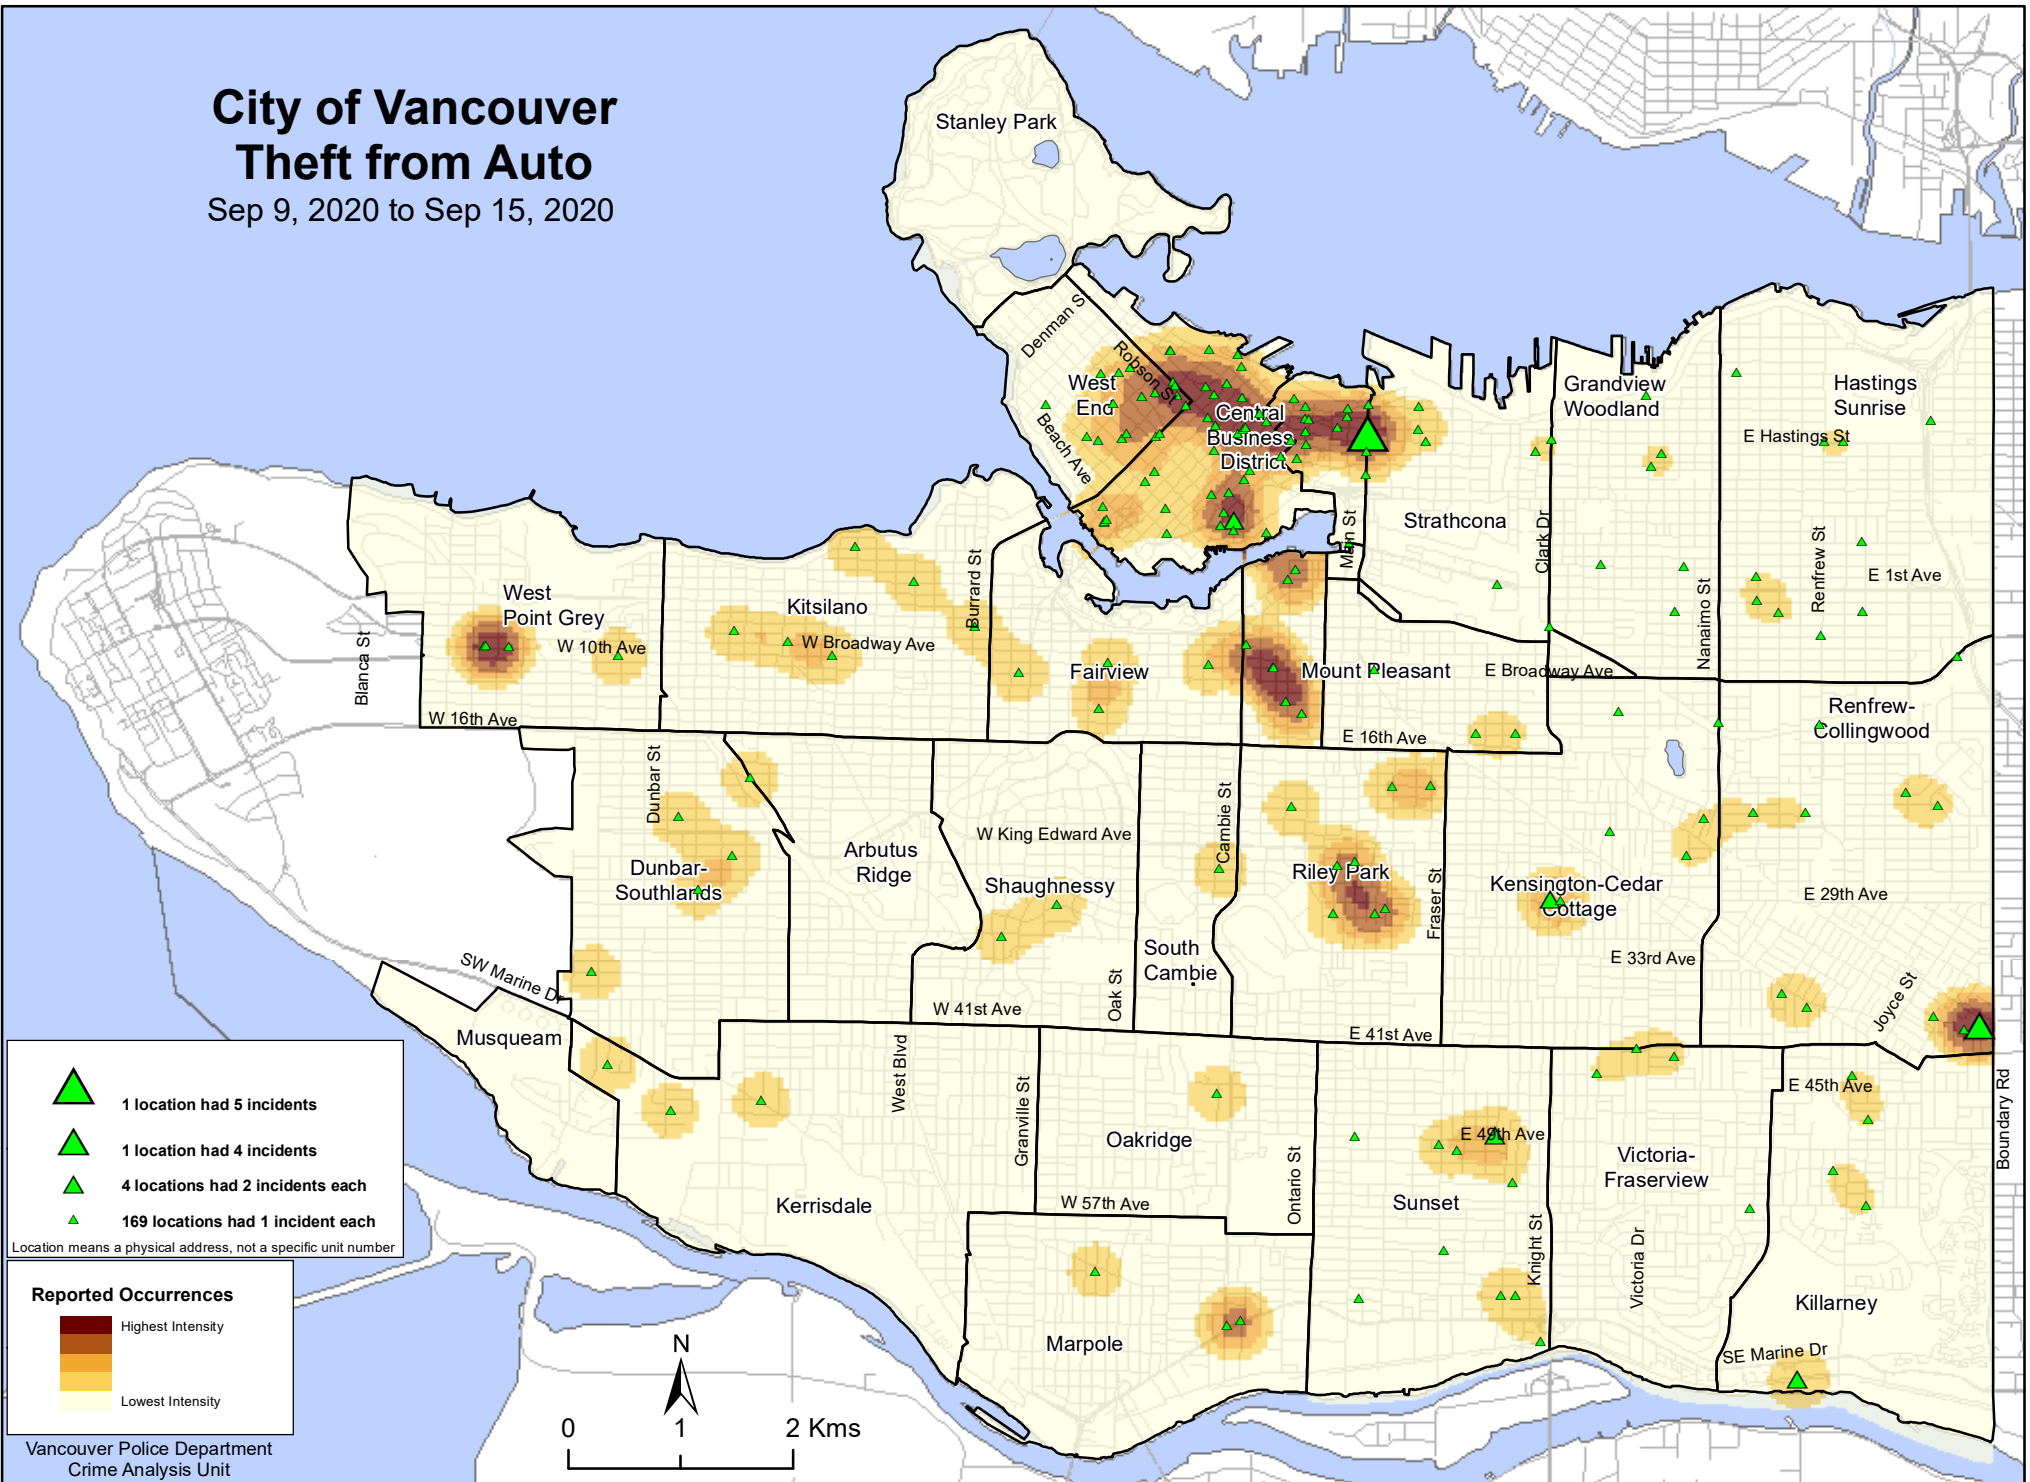

City of Vancouver Theft from Auto

Sep 9, 2020 to Sep 15, 2020

▲ 1 location had 5 incidents
▲ 1 location had 4 incidents
▲ 4 locations had 2 incidents each
▲ 169 locations had 1 incident each
 Location means a physical address, not a specific unit number

Reported Occurrences

Highest Intensity
 Lowest Intensity

Vancouver Police Department
Crime Analysis Unit