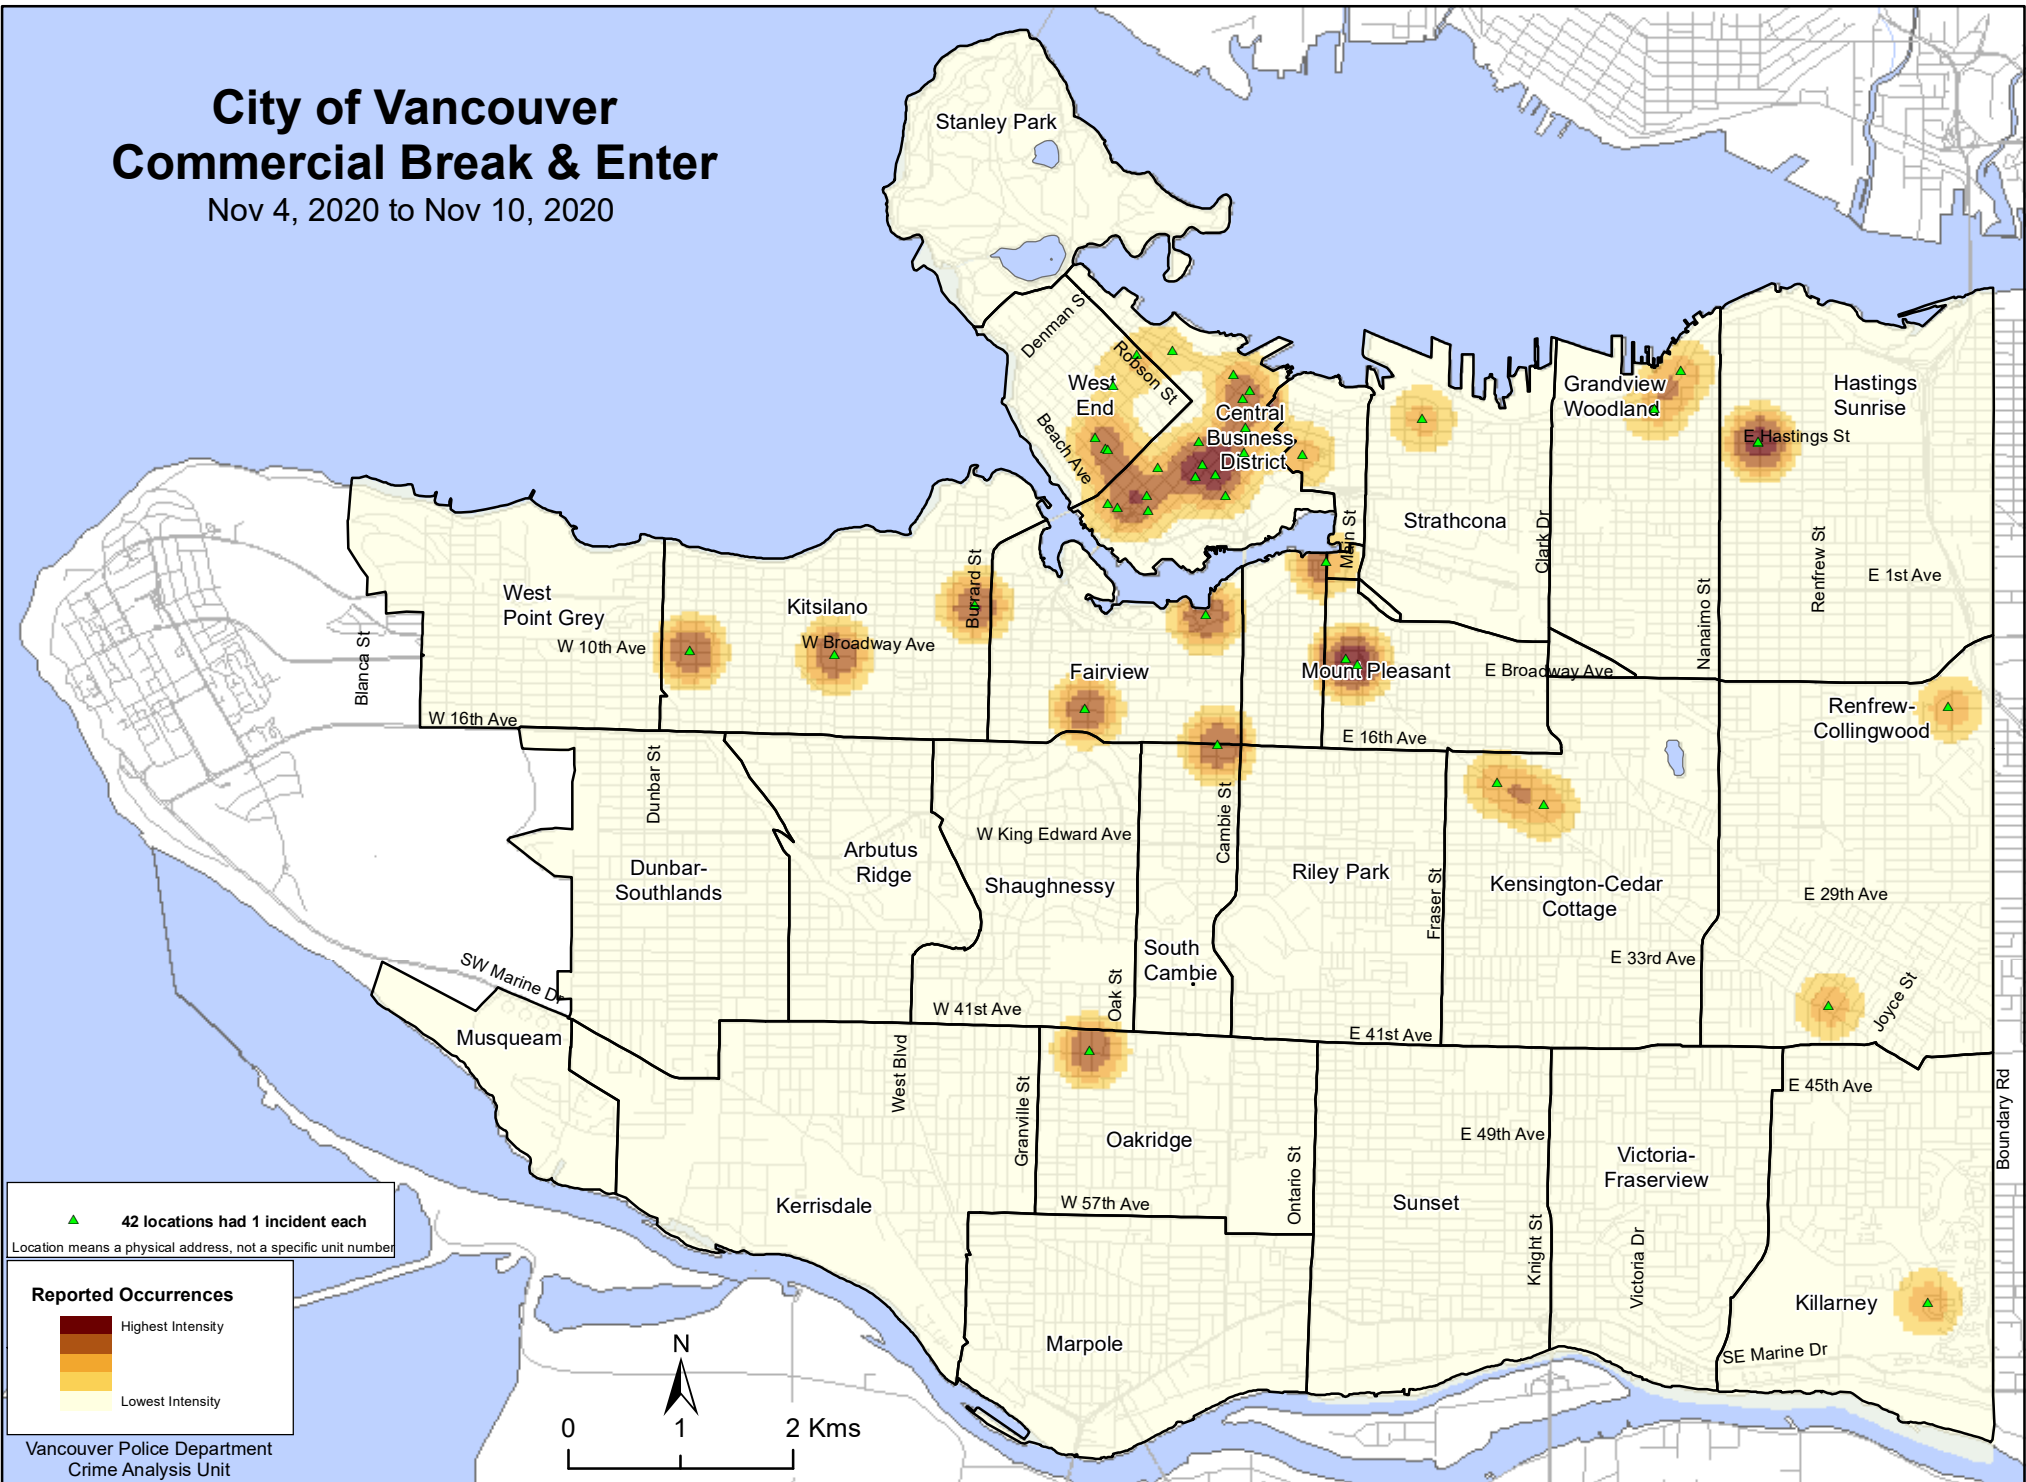

# City of Vancouver Commercial Break & Enter

Nov 4, 2020 to Nov 10, 2020

▲ 42 locations had 1 incident each  
Location means a physical address, not a specific unit number

**Reported Occurrences**

	Highest Intensity
	Lowest Intensity

Vancouver Police Department  
Crime Analysis Unit