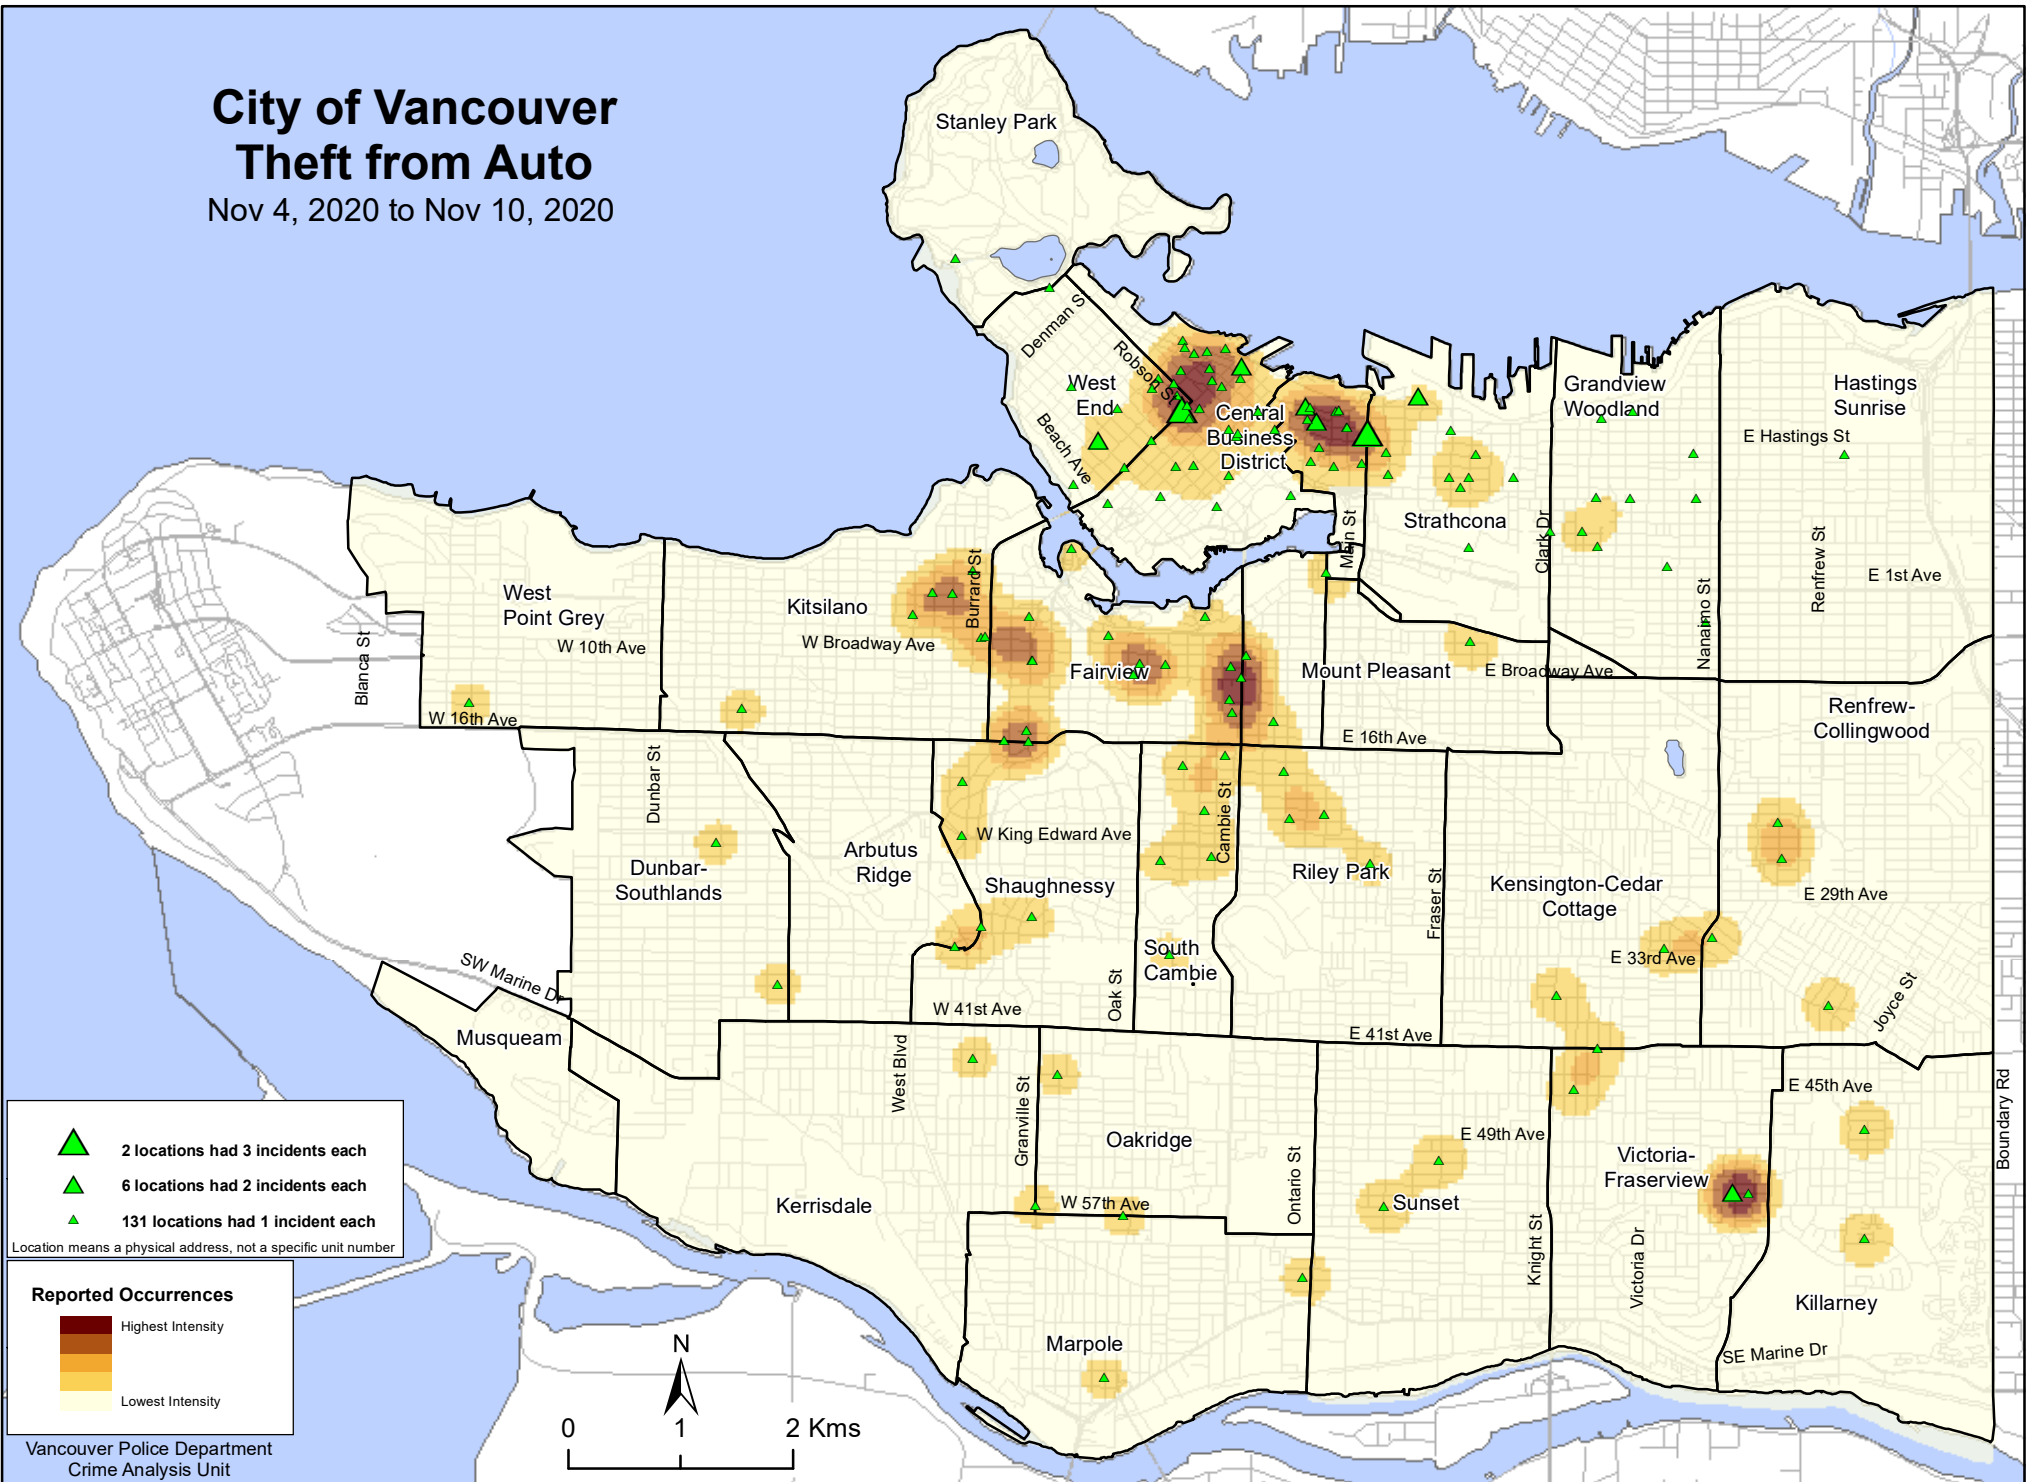

City of Vancouver Theft from Auto

Nov 4, 2020 to Nov 10, 2020

▲ 2 locations had 3 incidents each
▲ 6 locations had 2 incidents each
▲ 131 locations had 1 incident each
 Location means a physical address, not a specific unit number

Reported Occurrences

Highest Intensity
 Lowest Intensity

Vancouver Police Department
Crime Analysis Unit