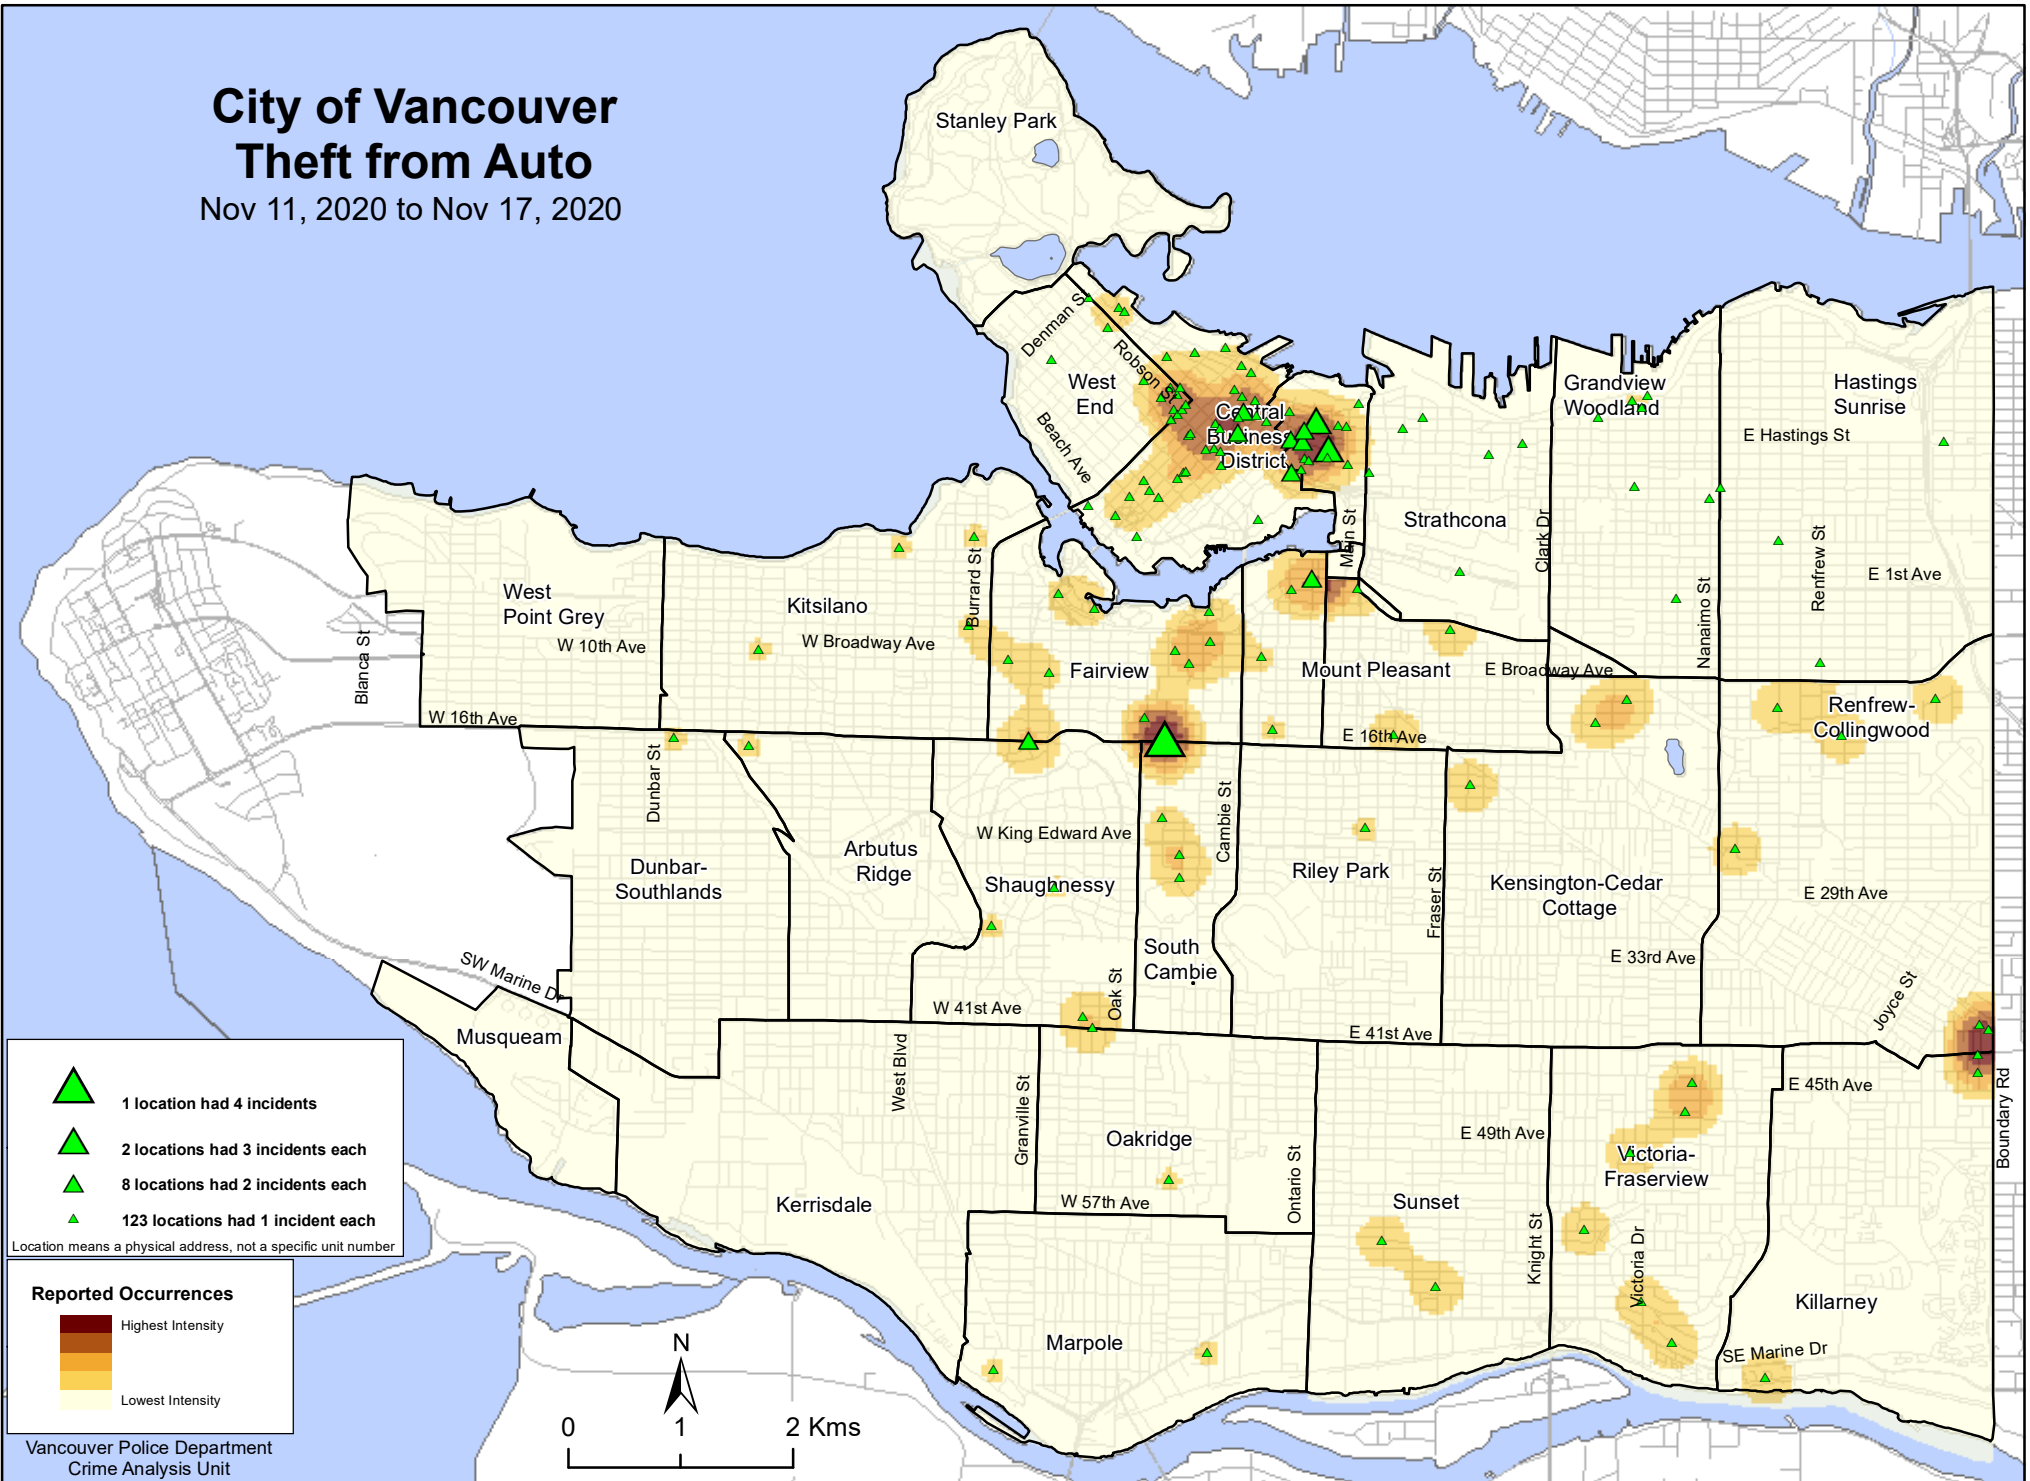

City of Vancouver Theft from Auto

Nov 11, 2020 to Nov 17, 2020

-  1 location had 4 incidents
-  2 locations had 3 incidents each
-  8 locations had 2 incidents each
-  123 locations had 1 incident each

Location means a physical address, not a specific unit number

Reported Occurrences

-  Highest Intensity
-  Lowest Intensity

Vancouver Police Department
Crime Analysis Unit