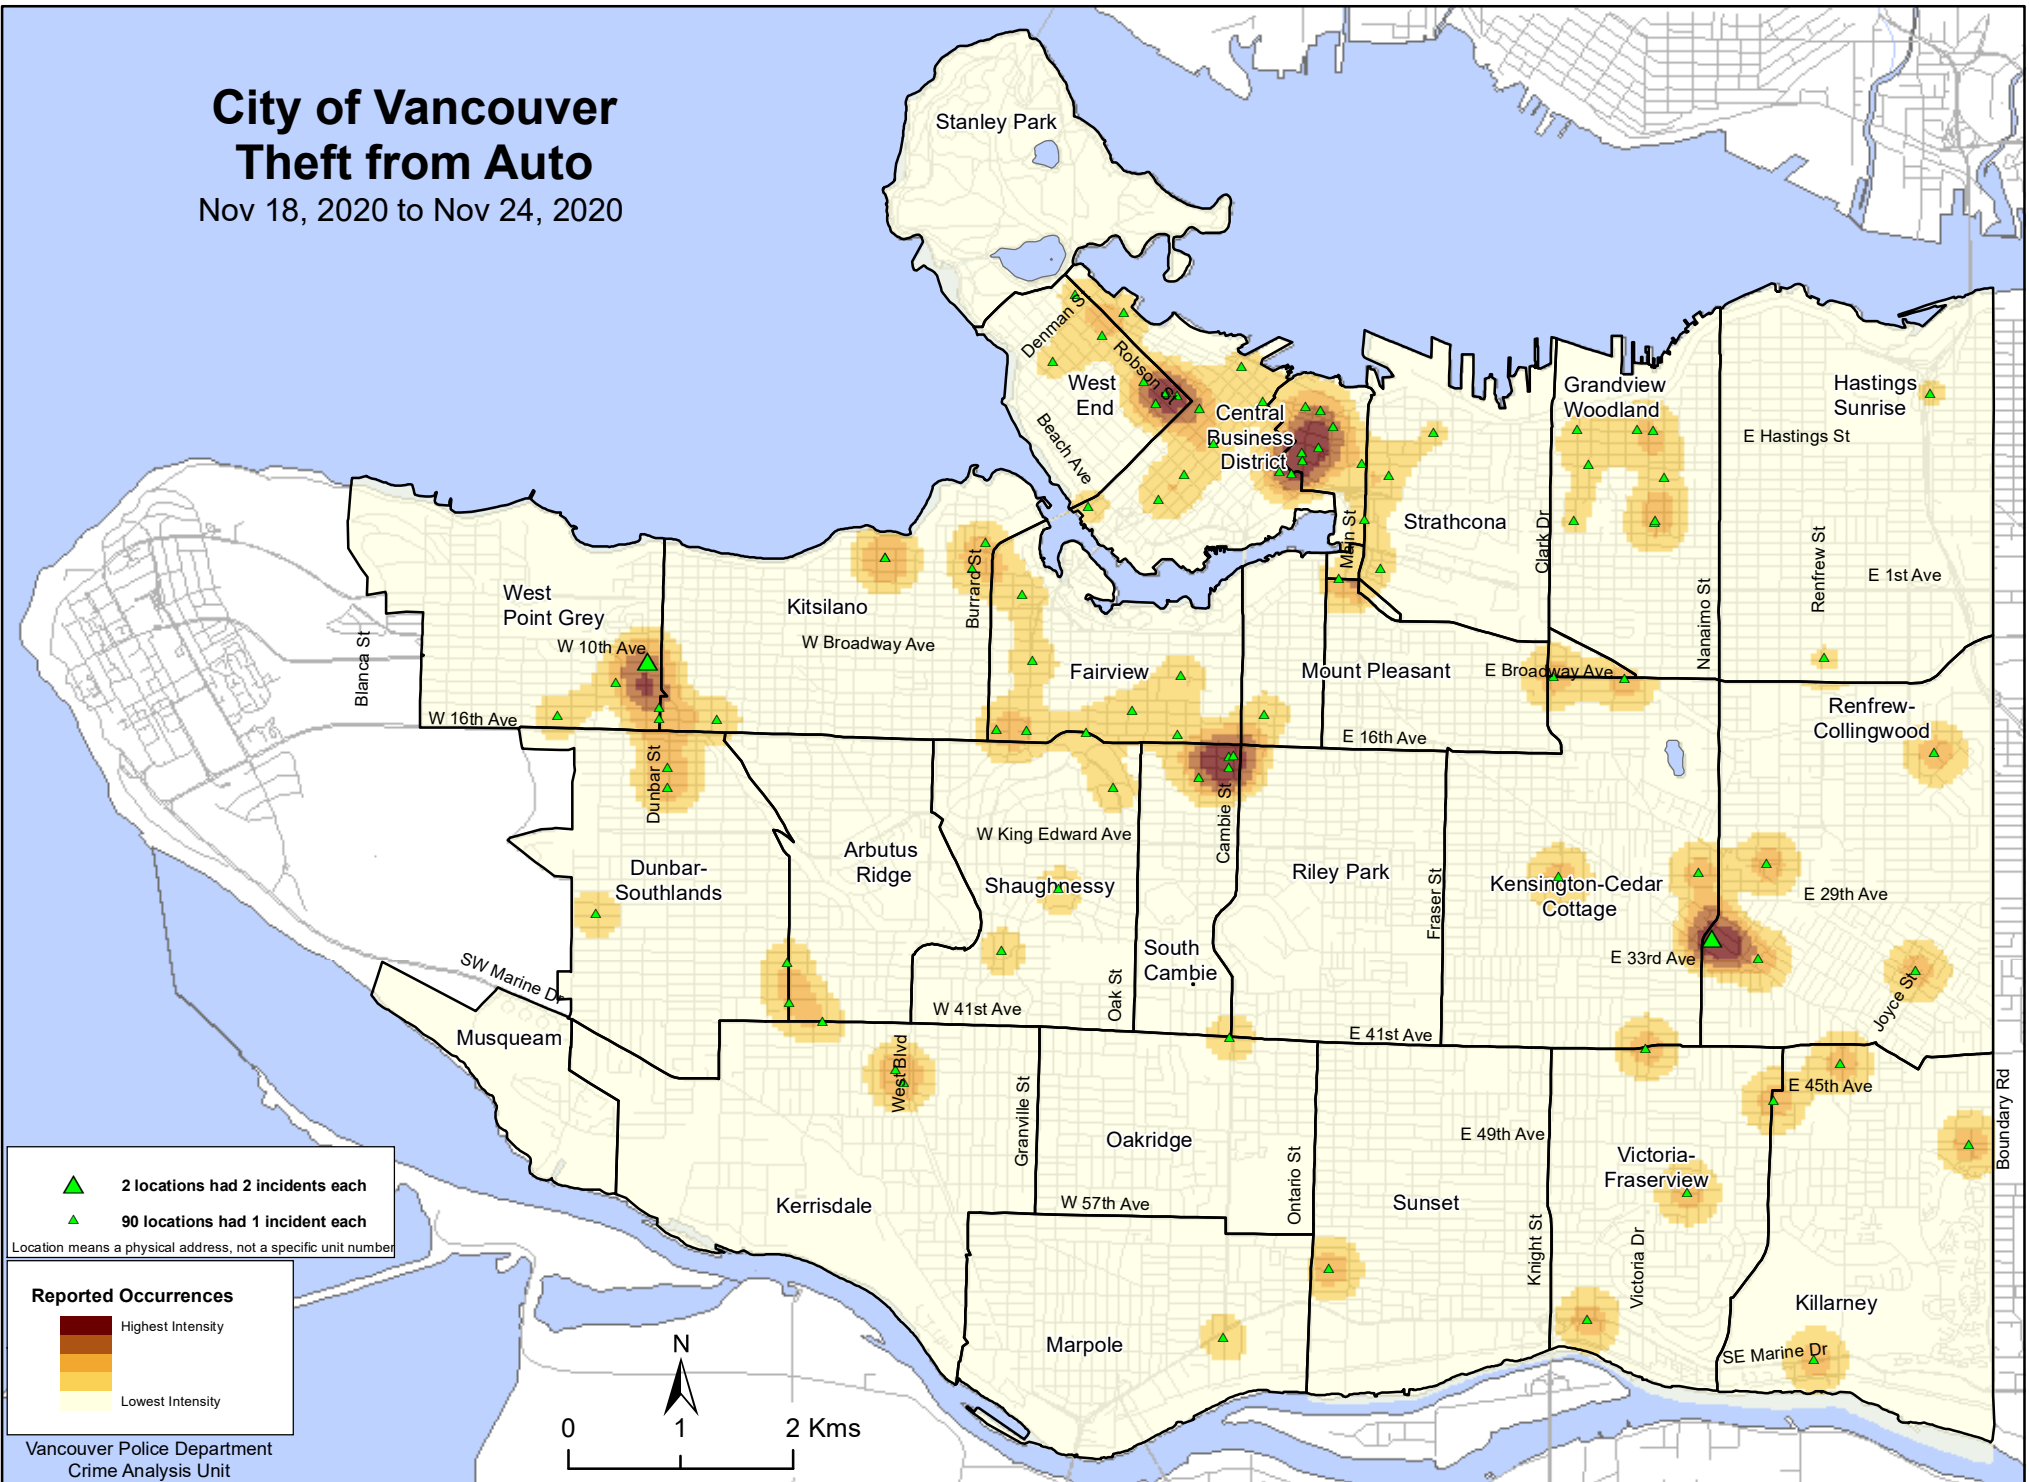

City of Vancouver Theft from Auto

Nov 18, 2020 to Nov 24, 2020

▲ 2 locations had 2 incidents each
 ▲ 90 locations had 1 incident each
 Location means a physical address, not a specific unit number

Reported Occurrences