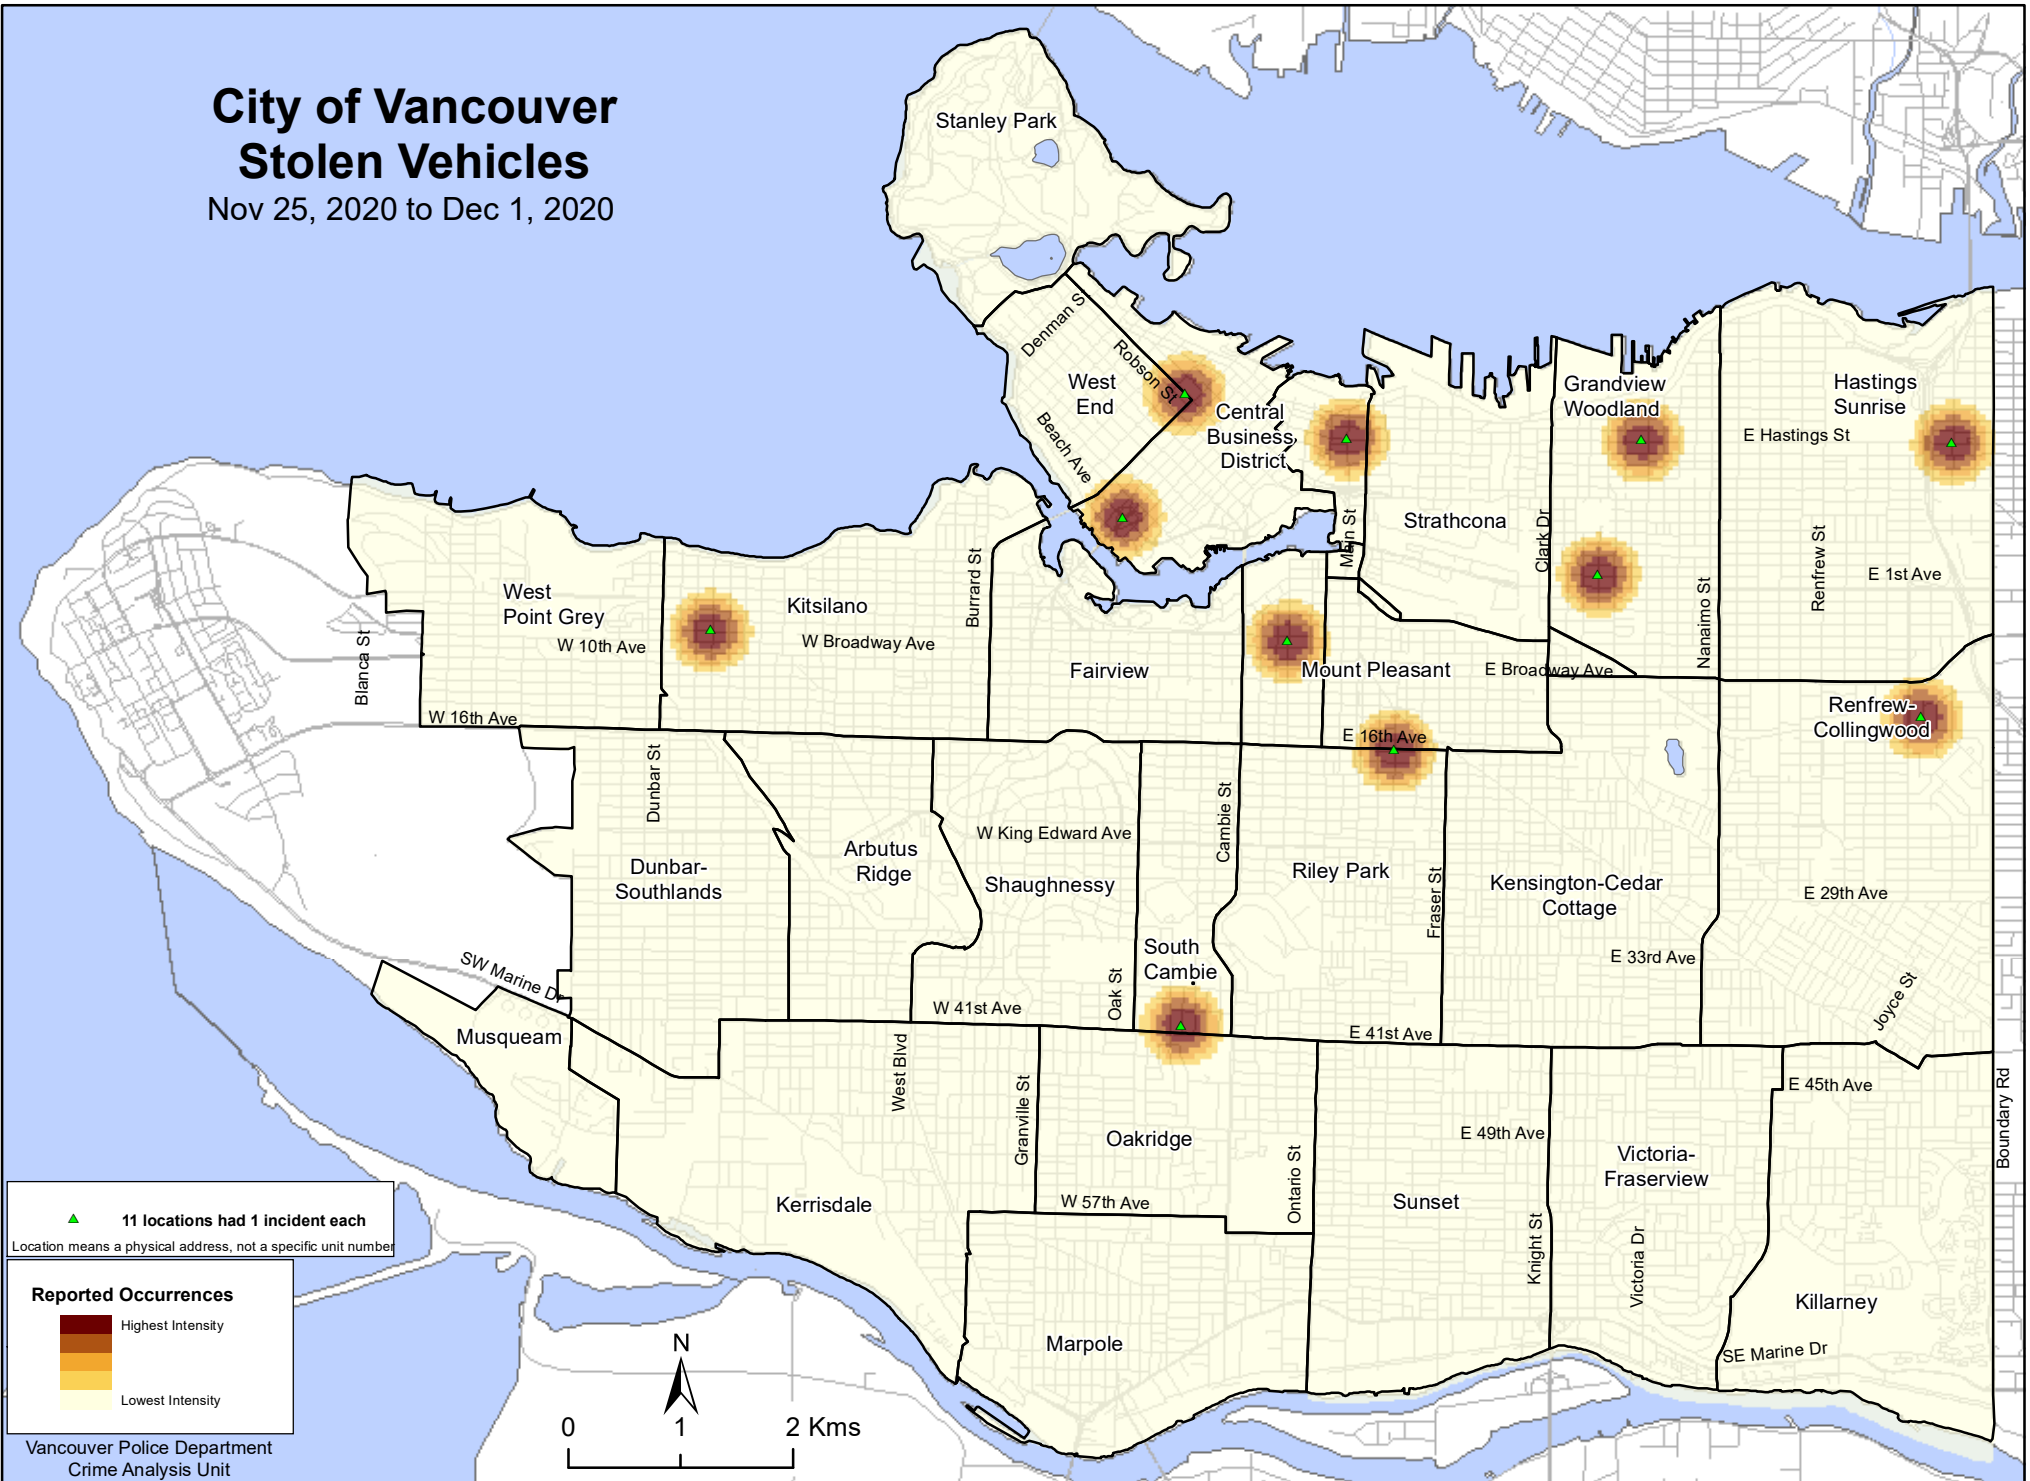

City of Vancouver Stolen Vehicles

Nov 25, 2020 to Dec 1, 2020

▲ 11 locations had 1 incident each
Location means a physical address, not a specific unit number

Reported Occurrences

Highest Intensity

Lowest Intensity

Vancouver Police Department
Crime Analysis Unit